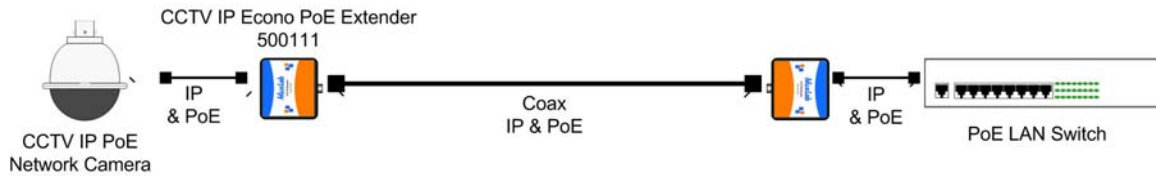

CCTV IP Econo PoE Extender 500111

Typical Application

Rear panel