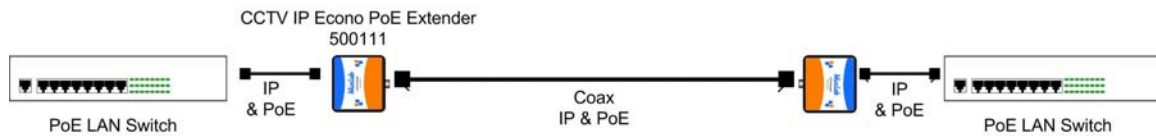

CCTV IP Econo PoE Extender 500111

Typical Application

Rear panel