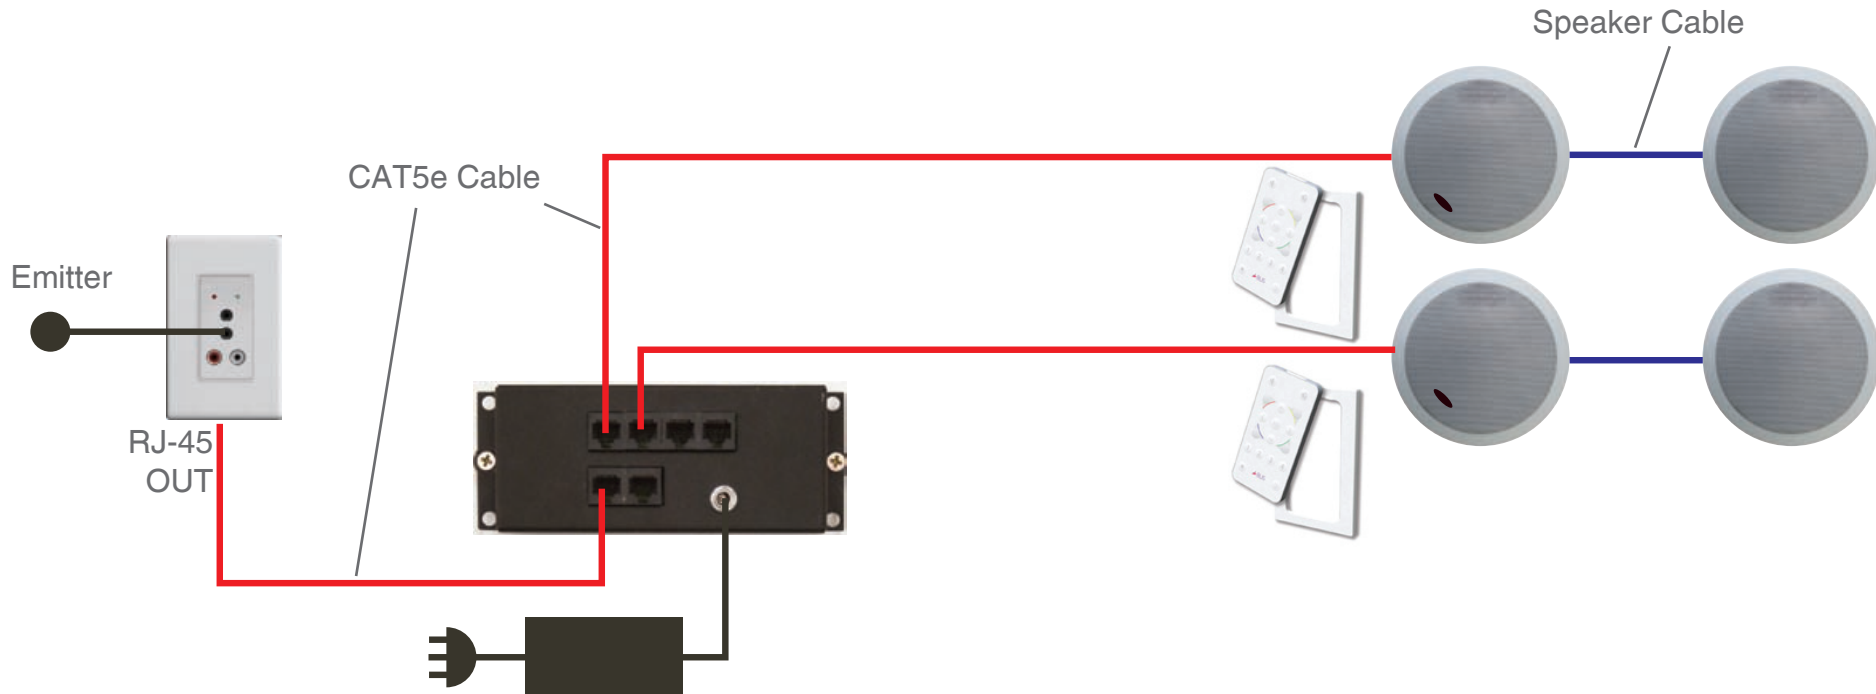

DPIR-4RJB/2DC6

Central Source, 2 Room Kit

Kit includes

- 1 x AB-301
- 1 x ABK-4RJ HUB
- 1 x APS-40 Power Supply
- 2 x ABR-43 Learning Remote with Cradle
- 2 x ABD-C6 In-ceiling Speakers
- 1 x IRE-110 IR Emitter