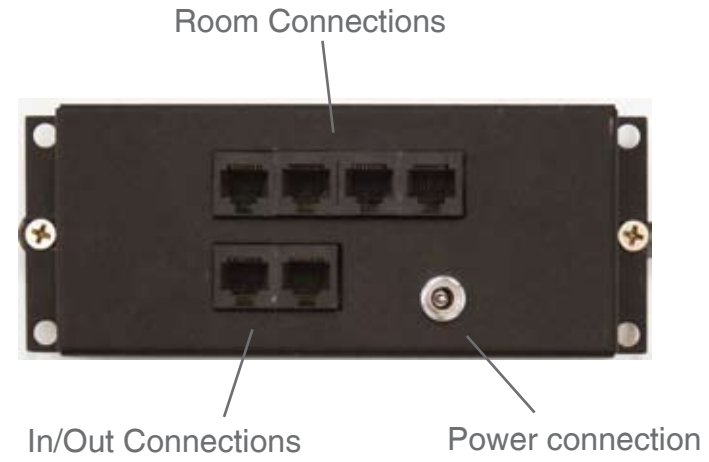

DP-4RJB/4DC6

Central Source, 4 Room Kit

Kit includes

- 1 x AB-70
- 1 x ABK-4RJ HUB
- 1 x APS-40 Power Supply
- 4 x ABR-43 Learning Remote with Cradle
- 4 x ABD-C6 In-ceiling Speakers