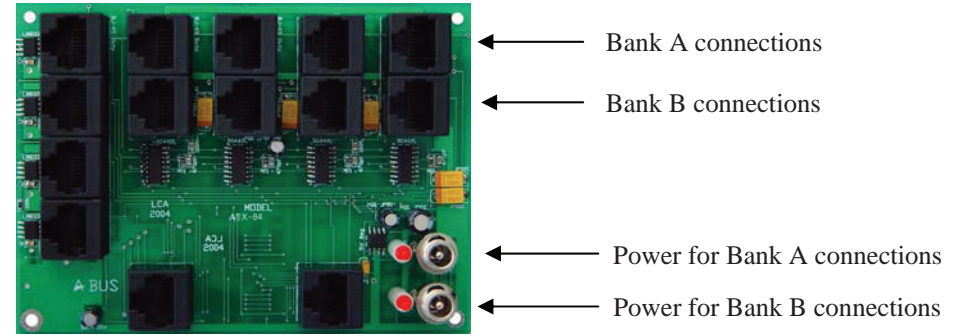

iA-84/445

iPod + 3 Source 4 Room 1 Zone

Kit Includes

- 1 x AB-313 In-wall iPod Dock
- 1 x AB-84 HUB
- 3 x AB-75 Local Source Module
- 1 x APS-40 Power Supply
- 4 x AB-45 In-wall Amplified Volume Control
- 4 x ABP-C6 In-ceiling Speakers
- 4 x ABR-40 Credit card remote
- 1 x iAR-43 On-wall remote (with iPod controls)