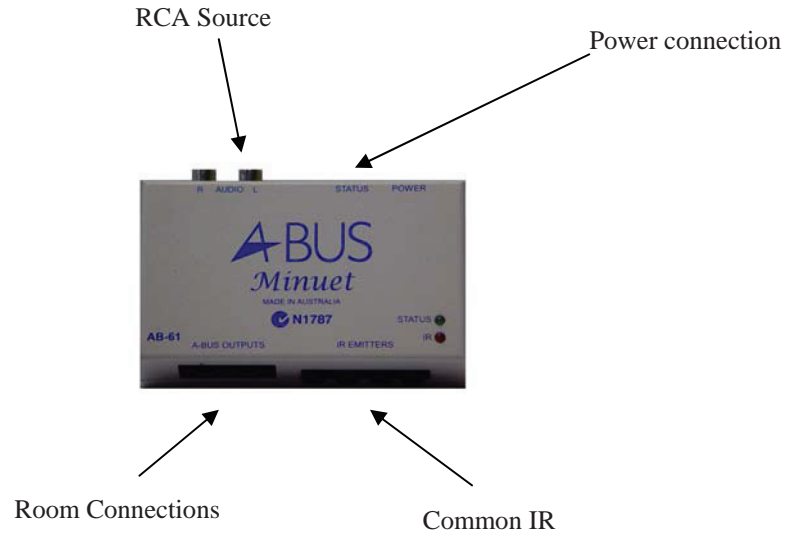

AB-61/239

1 Source 2 Room 1 Zone

Kit Includes

- 1 x AB-61 HUB
- 1 x APS-40 Power Supply
- 2 x AB-39 In-wall Amplified Volume Control
- 2 x ABP-C6 In-ceiling Speakers
- 1 x IRE-110 IR Emitters