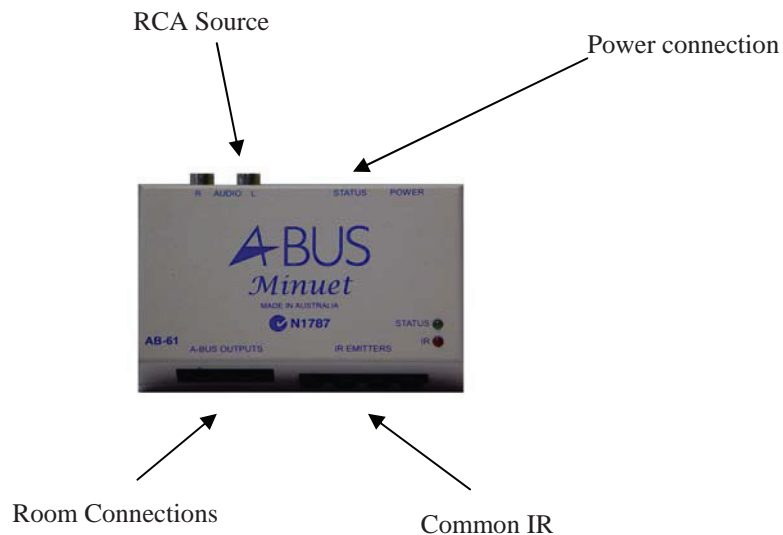

AB-61/239-ALF

1 Source 2 Room 1 Zone

Kit Includes

- 1 x AB-61 HUB
- 1 x APS-40 Power Supply
- 2 x AB-39 In-wall Amplified Volume Control
- 1 x ABP-C6 In-ceiling Speakers
- 1 x ABP-W5 Outdoor on-wall Speakers
- 1 x IRE-110 IR Emitters