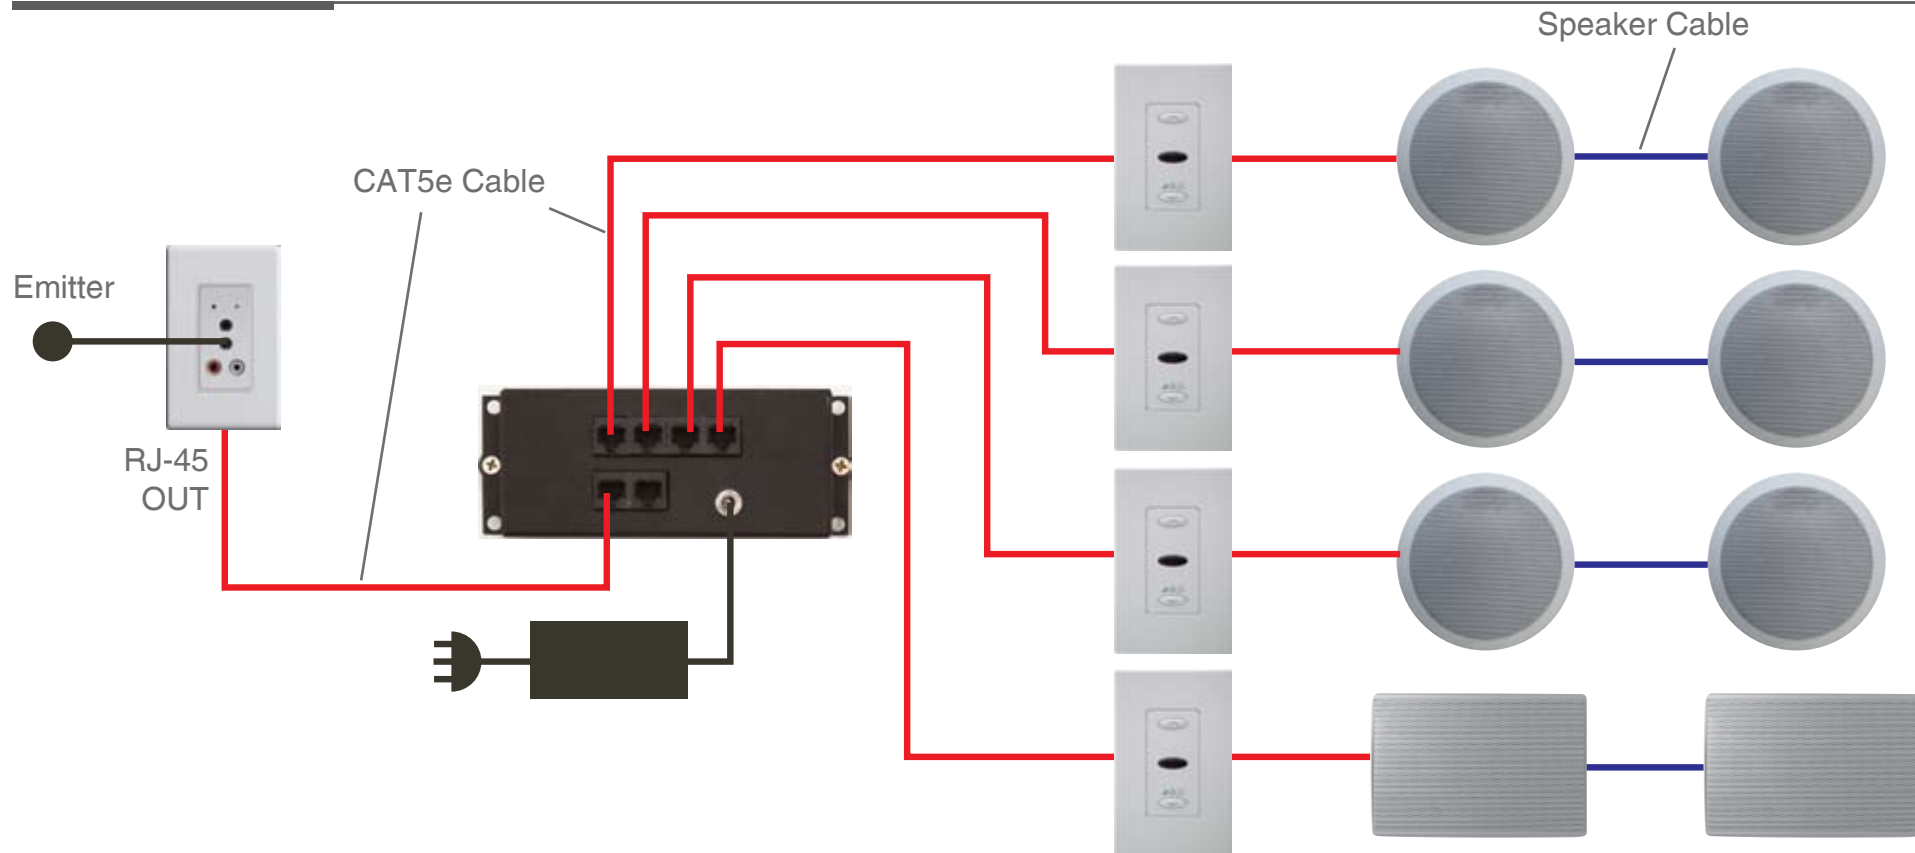

DPIR-4RJB/443-ALF

Central Source, 4 Room Kit

Kit includes

- 1 x AB-301
- 1 x ABK-4RJ HUB
- 1 x APS-40 Power Supply
- 4 x AB-43 In-wall amplified Volume Controls
- 3 x ABP-C6 In-ceiling Speakers
- 1 x ABP-W5 Outdoor On-wall Speakers
- 1 x IRE-110 IR Emitter
- 4 x AB-40RC Credit Card Remote