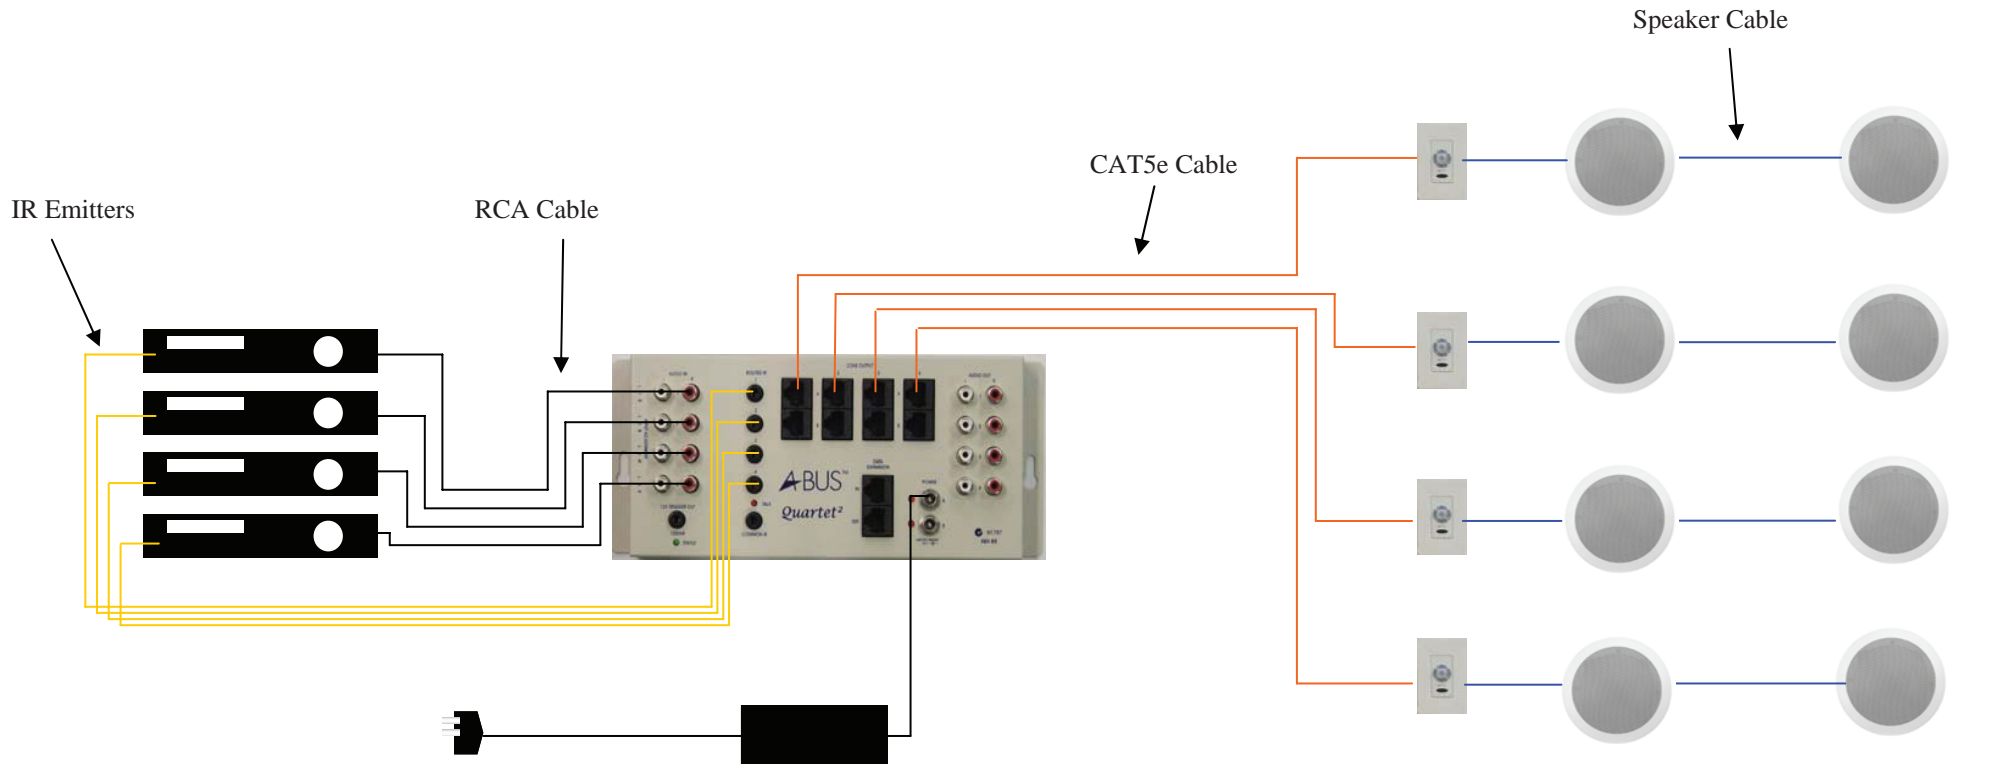

ABX-88/4458

4 Source 4 Room 4 Zone

Kit Includes

- 1 x ABX-88 HUB
- 1 x APS-40 Power Supply
- 4 x AB-45 In-wall Amplified Volume Control
- 4 x CP-8 8" In-ceiling Speakers
- 4 x ABR-40 Credit Card Remote
- 1 x ABR-43 On-wall Remote
- 4 x IRE-110 IR Emitters