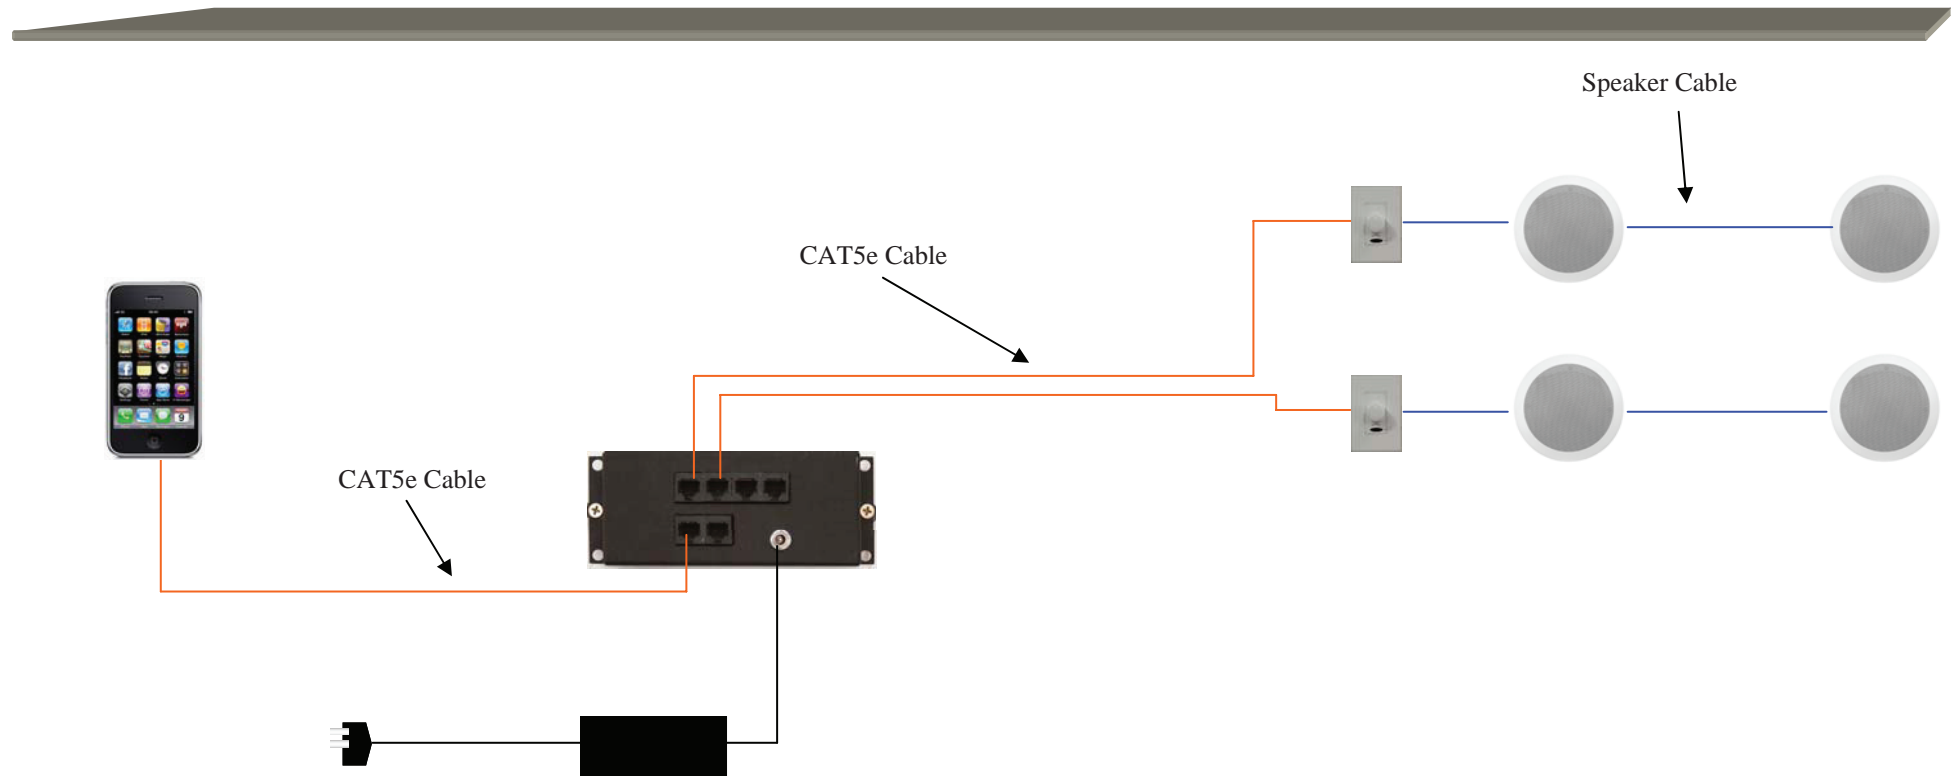

iA-4RJ/239

1 Source 2 Room 1 Zone

Kit Includes

- 1 x AB-313 In-wall iPod Dock
- 1 x ABK-4RJ HUB
- 1 x APS-40 Power Supply
- 2 x AB-39 In-wall amplified Volume Controls
- 2 x ABP-C6 In-ceiling Speakers
- 1 x iAR-43 On-wall remote (with iPod controls)