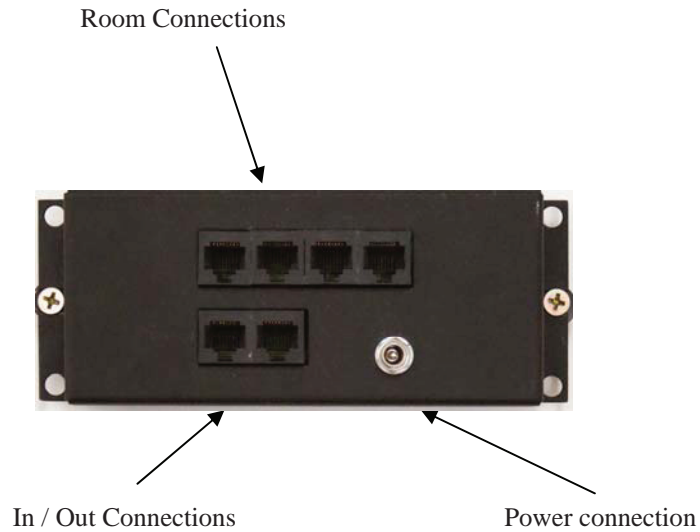

iA-4RJ/443-ALF

1 Source 4 Room 1 Zone

Kit Includes

- 1 x AB-313 In-wall iPod Dock
- 1 x ABK-4RJ HUB
- 1 x APS-40 Power Supply
- 4 x AB-43 In-wall Amplified Volume Controls
- 3 x ABP-C6 In-ceiling Speakers
- 1 x ABP-W5 Outdoor on-wall Speakers
- 4 x ABR-40 Credit card remote
- 1 x iAR-43 On-wall remote (with iPod controls)