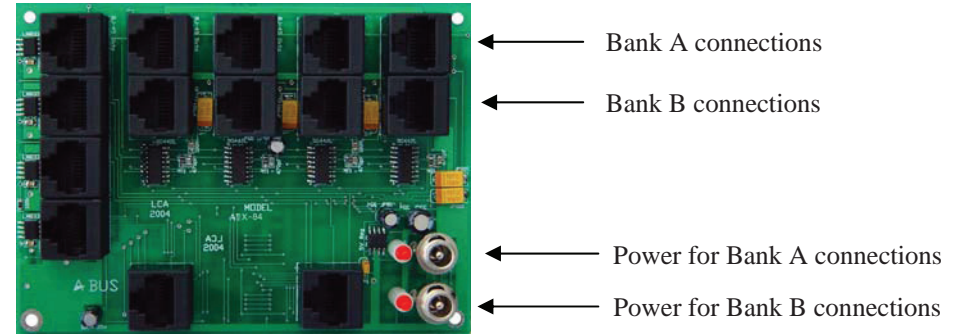

iA-84/443-ALF

iPod + 3 Source 4 Room 1 Zone

Kit Includes

- 1 x AB-313 In-wall iPod Dock
- 1 x ABX-84 HUB
- 3 x AB-75 Local Source Module
- 1 x APS-40 Power Supply
- 4 x AB-43 In-wall Amplified Volume Control
- 3 x ABP-C6 In-ceiling Speakers
- 1 x ABP-W Outdoor On-wall Speakers
- 4 x ABR-40 Credit card remote
- 1 x iAR-43 On-wall remote (with iPod controls)