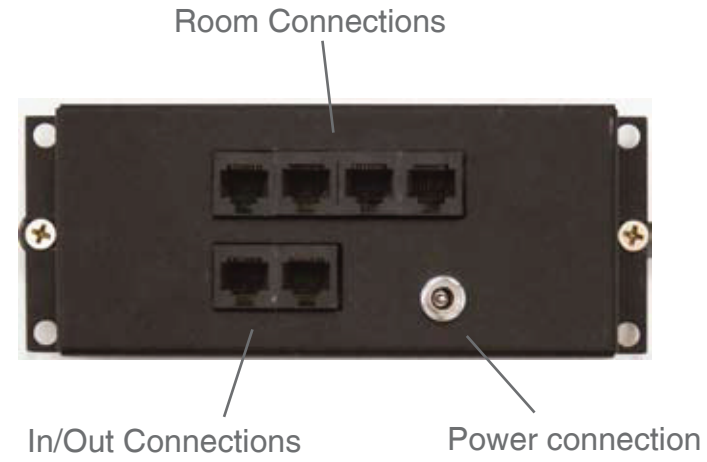

DP-4RJB/443

Central Source, 4 Room Kit

Kit includes

- 1 x AB-70
- 1 x ABK-4RJ HUB
- 1 x APS-40 Power Supply
- 4 x AB-43 In-wall amplified Volume Controls
- 4 x ABP-C6 In-ceiling Speakers