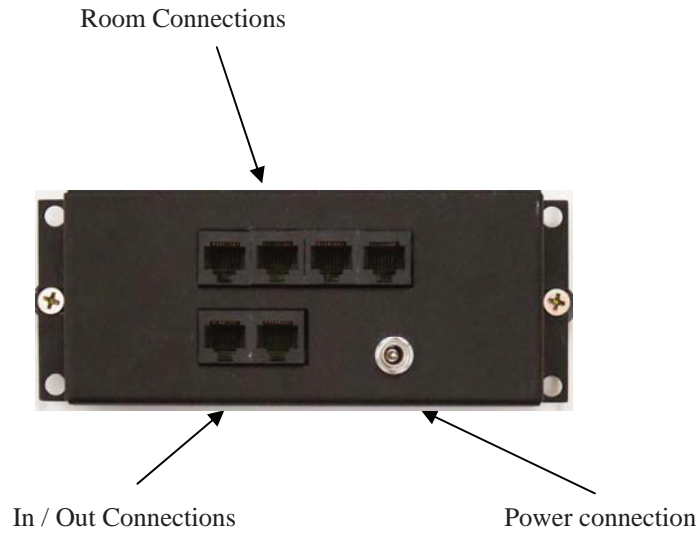

iA-4RJ/439-ALF

1 Source 4 Room 1 Zone

Kit Includes

- 1 x AB-313 In-wall iPod Dock
- 1 x ABK-4RJ HUB
- 1 x APS-40 Power Supply
- 4 x AB-39 In-wall Amplified Volume Controls
- 3 x ABP-C6 In-ceiling Speakers
- 1 x ABP-W5 Outdoor on-wall Speakers
- 1 x iAR-43 On-wall remote (with iPod controls)