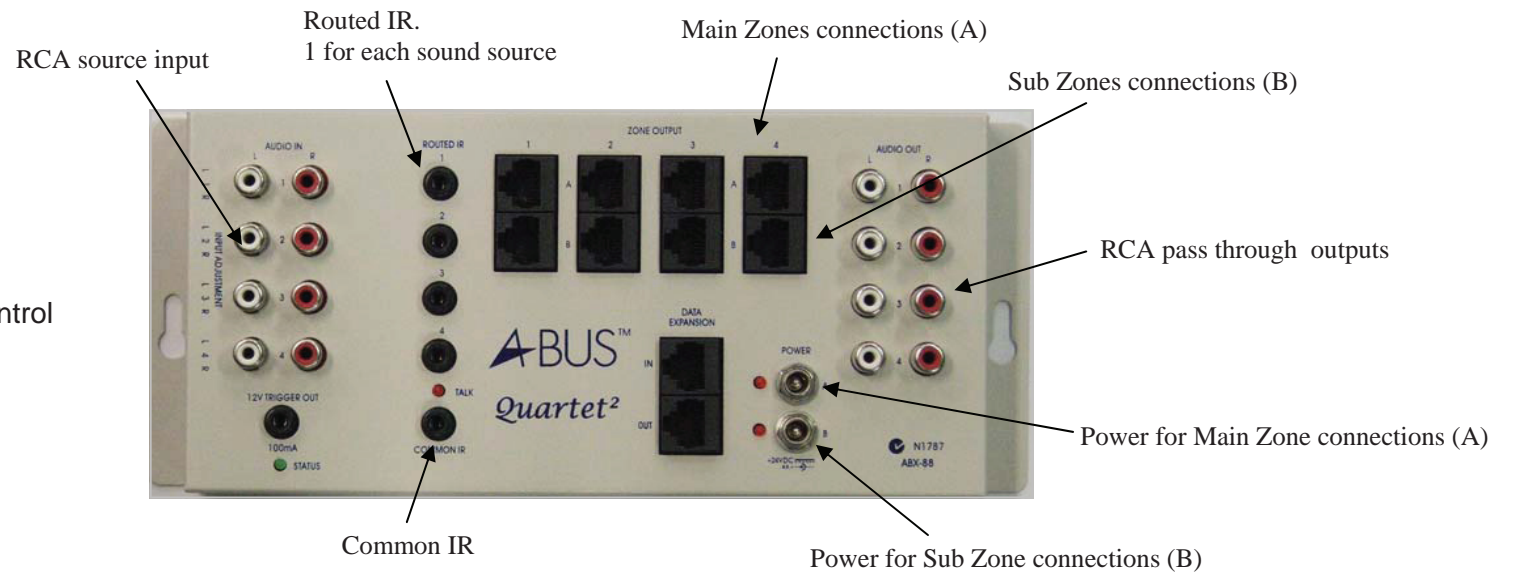

ABX-88/4438

4 Source 4 Room 4 Zone

Kit Includes

- 1 x ABX-88 HUB
- 1 x APS-40 Power Supply
- 4 x AB-43 In-wall Amplified Volume Control
- 4 x CP-8 8" In-ceiling Speakers
- 4 x ABR-40 Credit Card Remote
- 1 x ABR-43 On-wall Remote
- 4 x IRE-110 IR Emitters