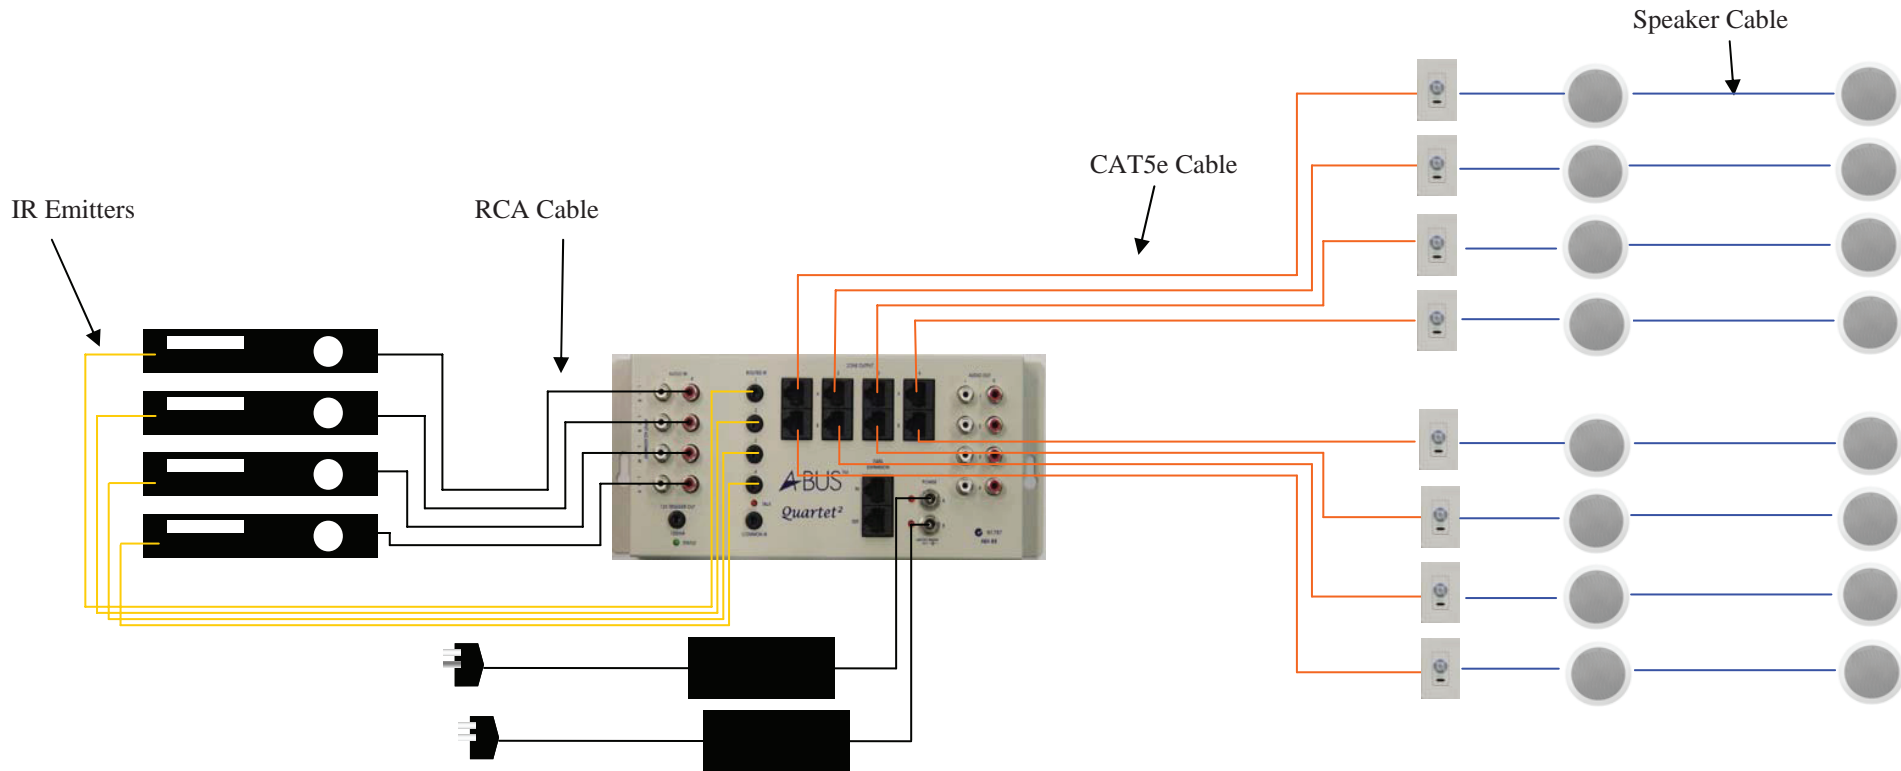

ABX-88/845

4 Source 8 Room 4 Zone

Kit Includes

- 1 x ABX-88 HUB
- 2 x APS-40 Power Supply
- 8 x AB-45 In-wall Amplified Volume Control
- 8 x ABP-C6 In-ceiling Speakers
- 8 x ABR-40 Credit Card Remote
- 1 x ABR-43 On-wall Remote
- 4 x IRE-110 IR Emitters