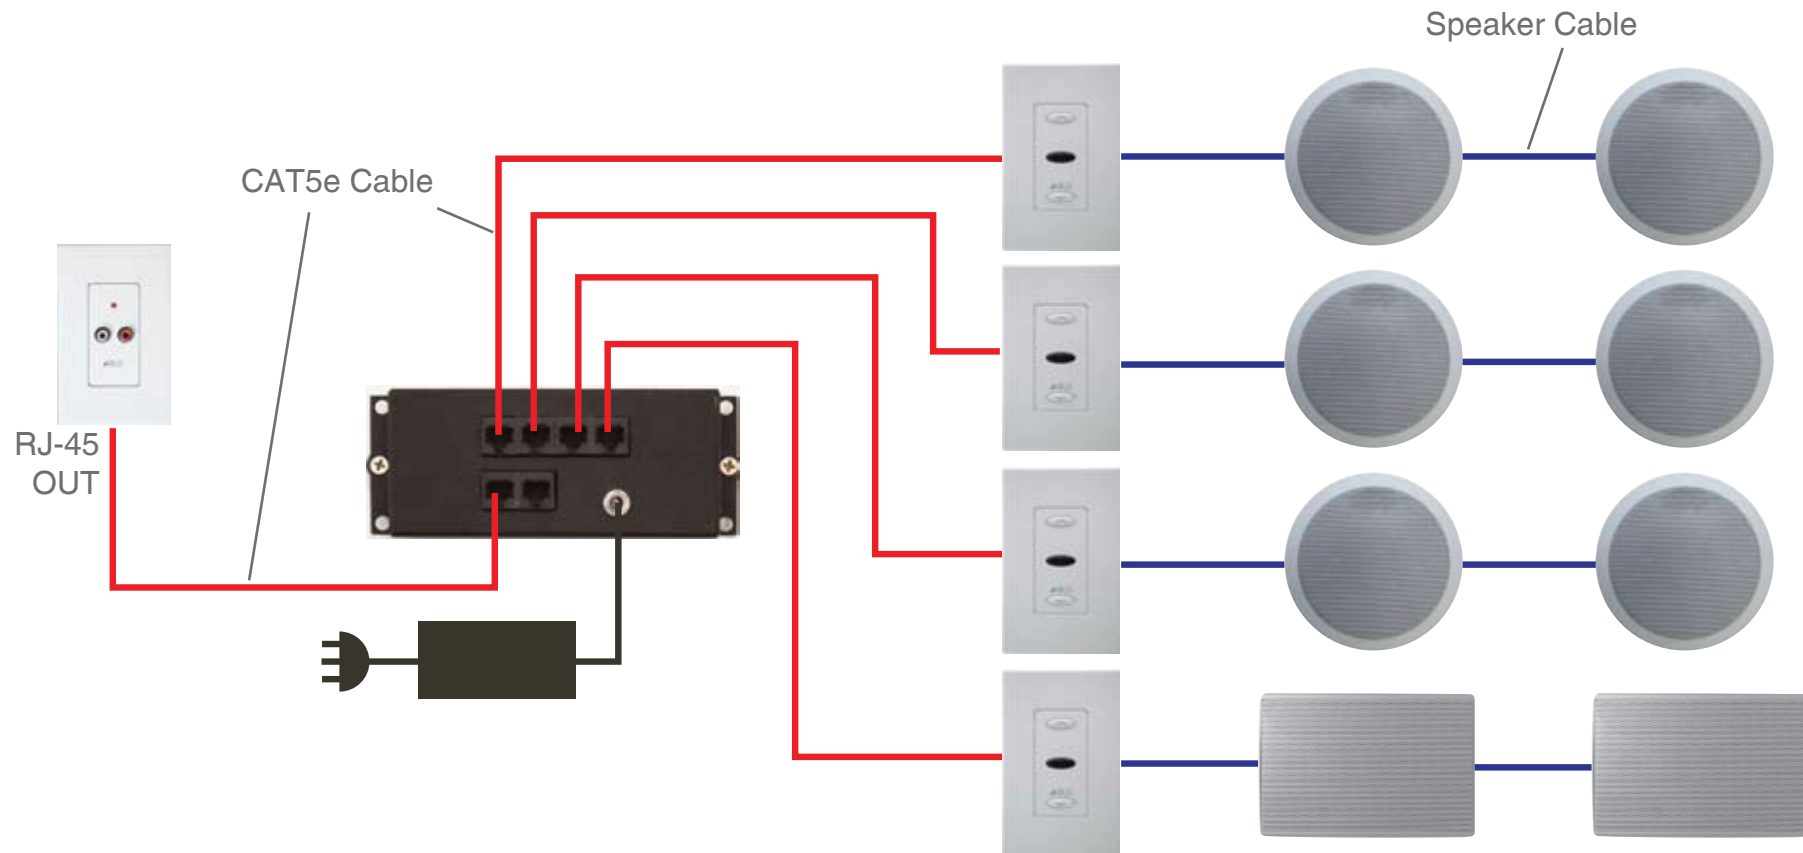

DP-4RJB/443-ALF

Central Source, 4 Room Kit

Kit includes

- 1 x AB-70
- 1 x ABK-4RJ HUB
- 1 x APS-40 Power Supply
- 4 x AB-43 In-wall amplified Volume Controls
- 3 x ABP-C6 In-ceiling Speakers
- 1 x ABP-W5 Outdoor On-wall Speakers