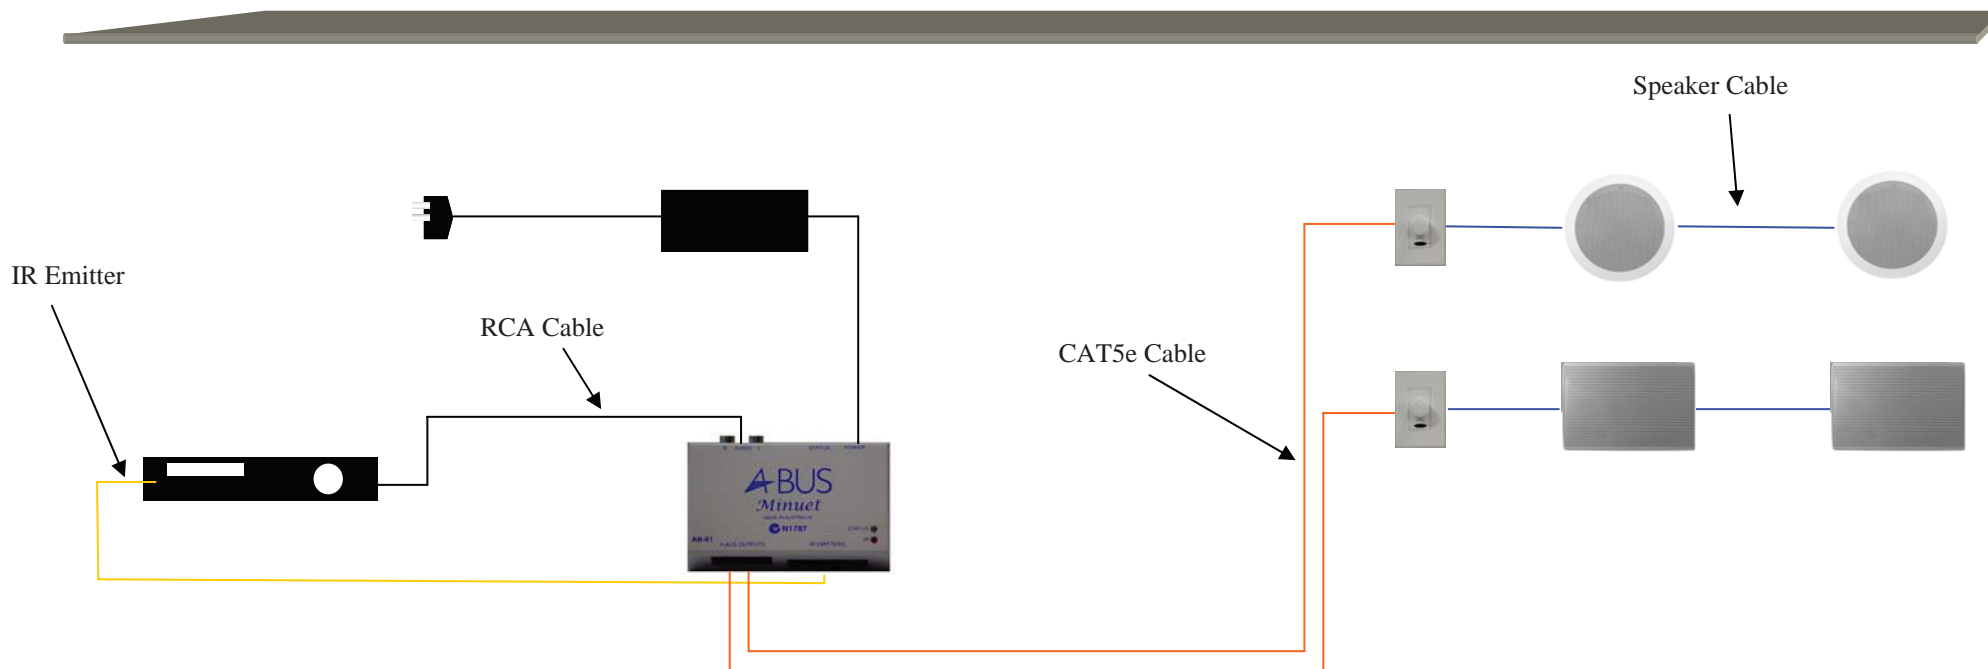

AB-61/239-ALF

1 Source 2 Room 1 Zone

Kit Includes

- 1 x AB-61 HUB
- 1 x APS-40 Power Supply
- 2 x AB-39 In-wall Amplified Volume Control
- 1 x ABP-C6 In-ceiling Speakers
- 1 x ABP-W5 Outdoor on-wall Speakers
- 1 x IRE-110 IR Emitters