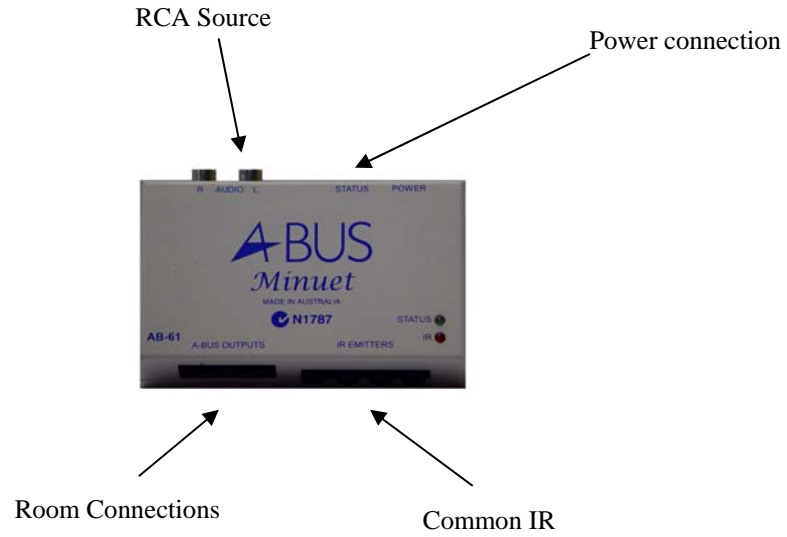

# AB-61/DC6

1 Source 2 Room 1 Zone

## Kit Includes

- 1 x AB-61 HUB
- 1 x APS-40 Power Supply
- 2 x ABD-C6 Direct In-ceiling Speakers
- 2 x ABR-43 On-wall Remotes
- 1 x IRE-110 IR Emitters