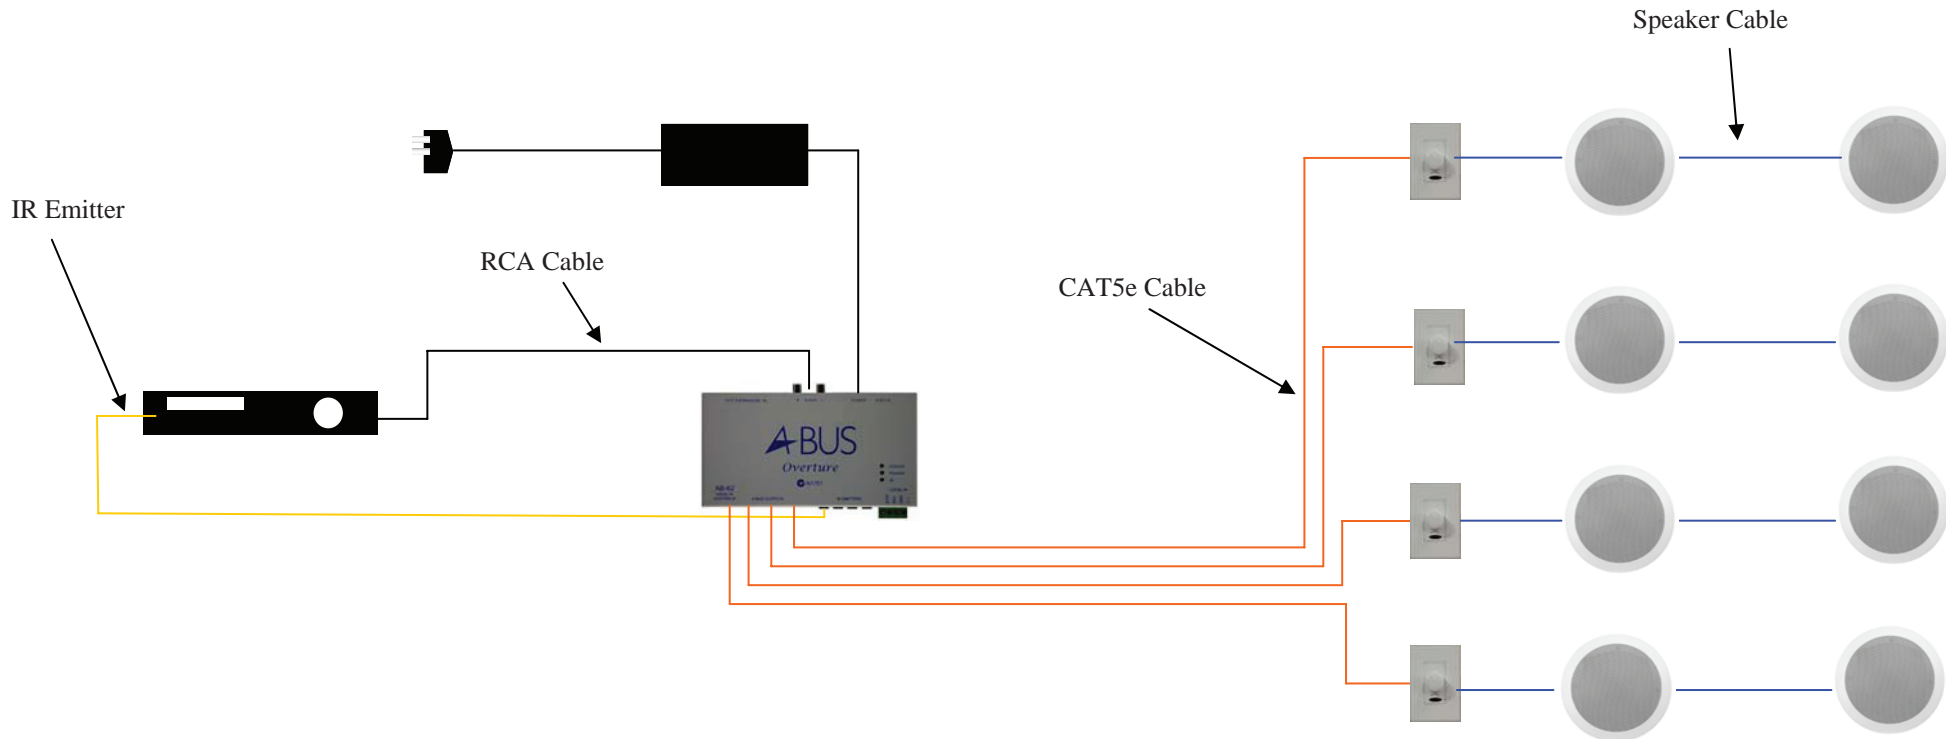

AB-62/4398

1 Source 4 Room 1 Zone

Kit Includes

- 1 x AB-62 HUB
- 1 x APS-40 Power Supply
- 4 x AB-39 In-wall Amplified Volume Control
- 4 x CP-8 8" In-ceiling Speakers
- 1 x IRE-110 IR Emitters