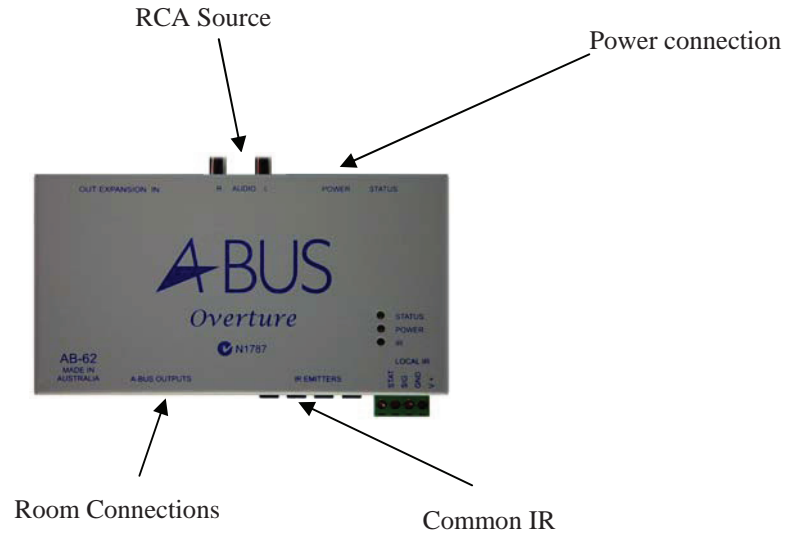

AB-62/4398

1 Source 4 Room 1 Zone

Kit Includes

- 1 x AB-62 HUB
- 1 x APS-40 Power Supply
- 4 x AB-39 In-wall Amplified Volume Control
- 4 x CP-8 8" In-ceiling Speakers
- 1 x IRE-110 IR Emitters