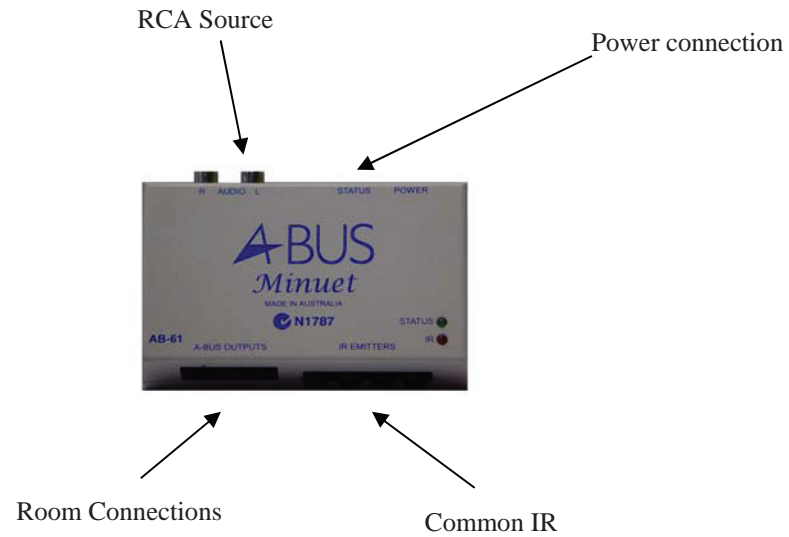

AB-61/243-ALF

1 Source 2 Room 1 Zone

Kit Includes

- 1 x AB-61 HUB
- 1 x APS-40 Power Supply
- 2 x AB-43 In-wall Amplified Volume Control
- 1 x ABP-C6 In-ceiling Speakers
- 1 x ABP-W5 Outdoor on-wall Speakers
- 2 x ABR-40 Credit card remote
- 1 x IRE-110 IR Emitters