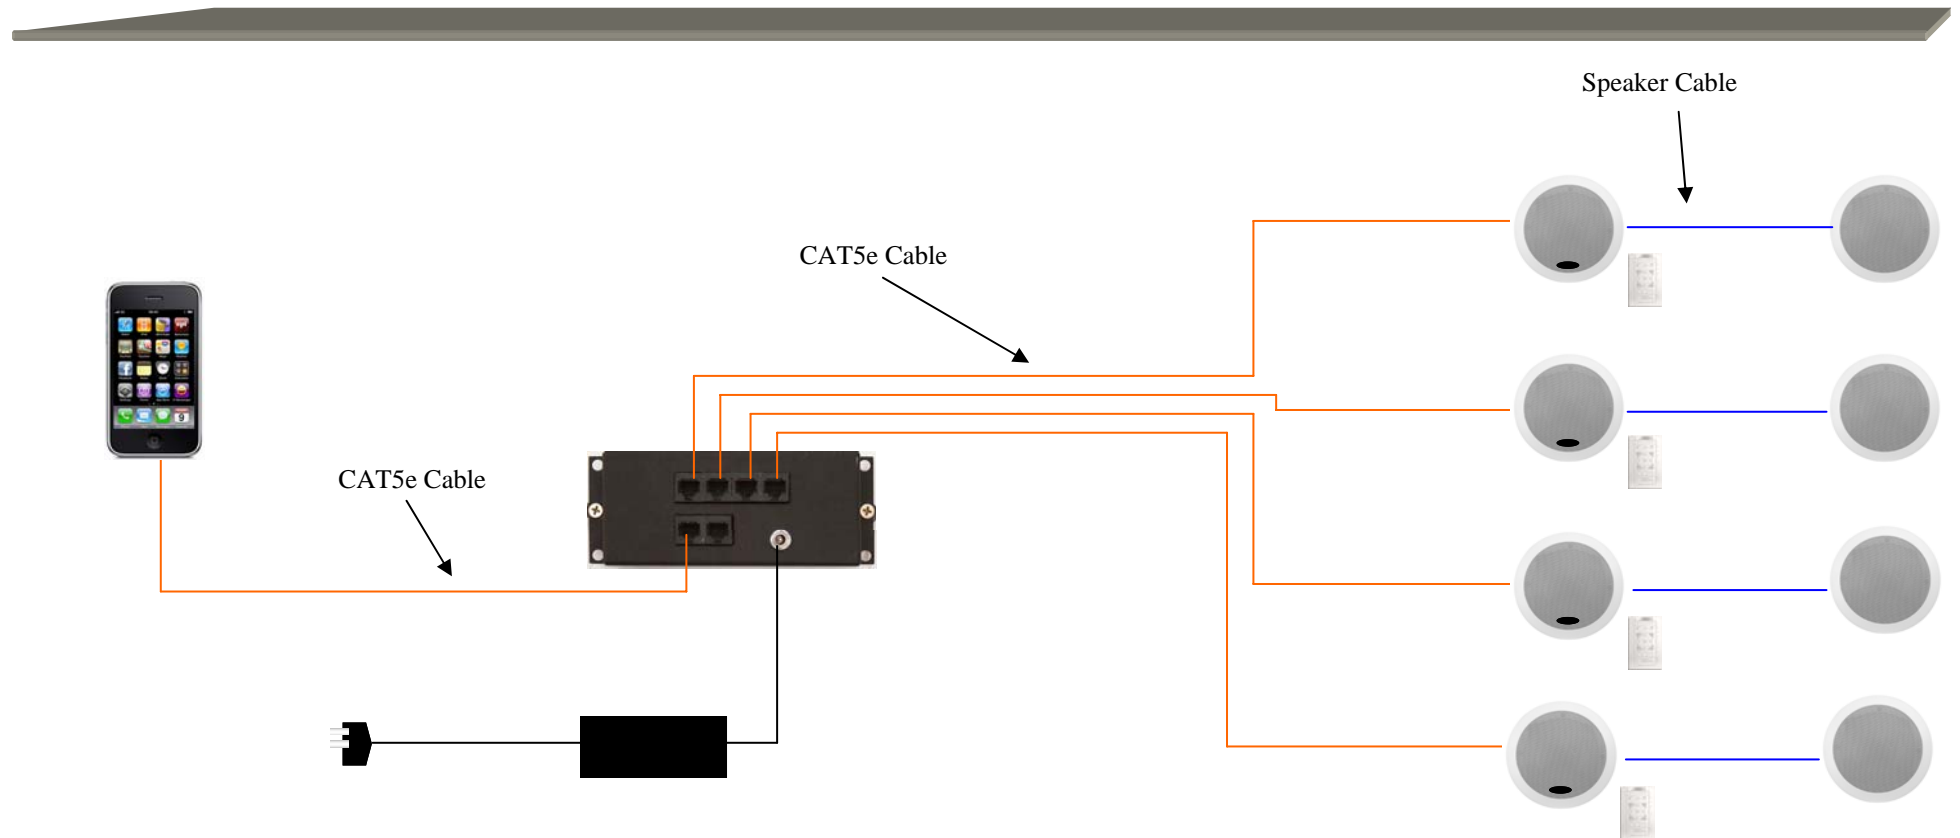

iA-4RJ/4DC6

1 Source 4 Room 1 Zone

Kit Includes

- 1 x AB-313 In-wall iPod Dock
- 1 x ABK-4RJ HUB
- 1 x APS-40 Power Supply
- 4 x ABD-C6 Direct in-ceiling Speakers
- 4 x iAR-43 On-wall remote (with iPod controls)