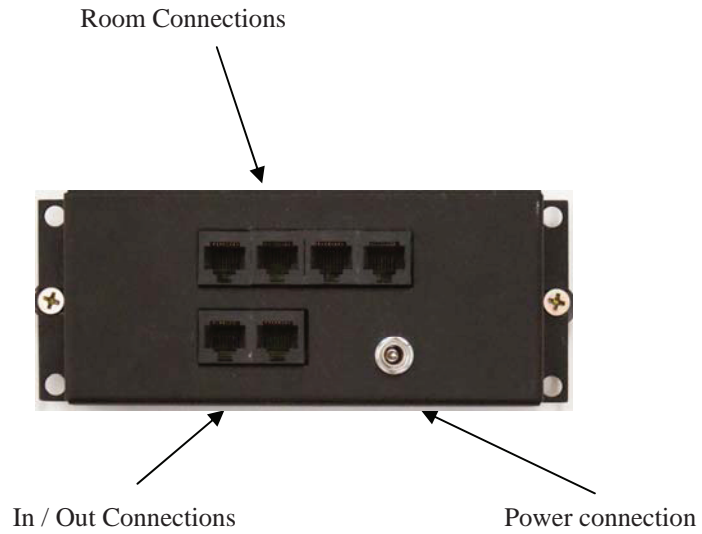

iA-4RJ/239-ALF

1 Source 2 Room 1 Zone

Kit Includes

- 1 x AB-313 In-wall iPod Dock
- 1 x ABK-4RJ HUB
- 1 x APS-40 Power Supply
- 2 x AB-39 In-wall amplified Volume Controls
- 1 x ABP-C6 In-ceiling Speakers
- 1 x ABP-W5 Outdoor on-wall speakers
- 1 x iAR-43 On-wall remote (with iPod controls)