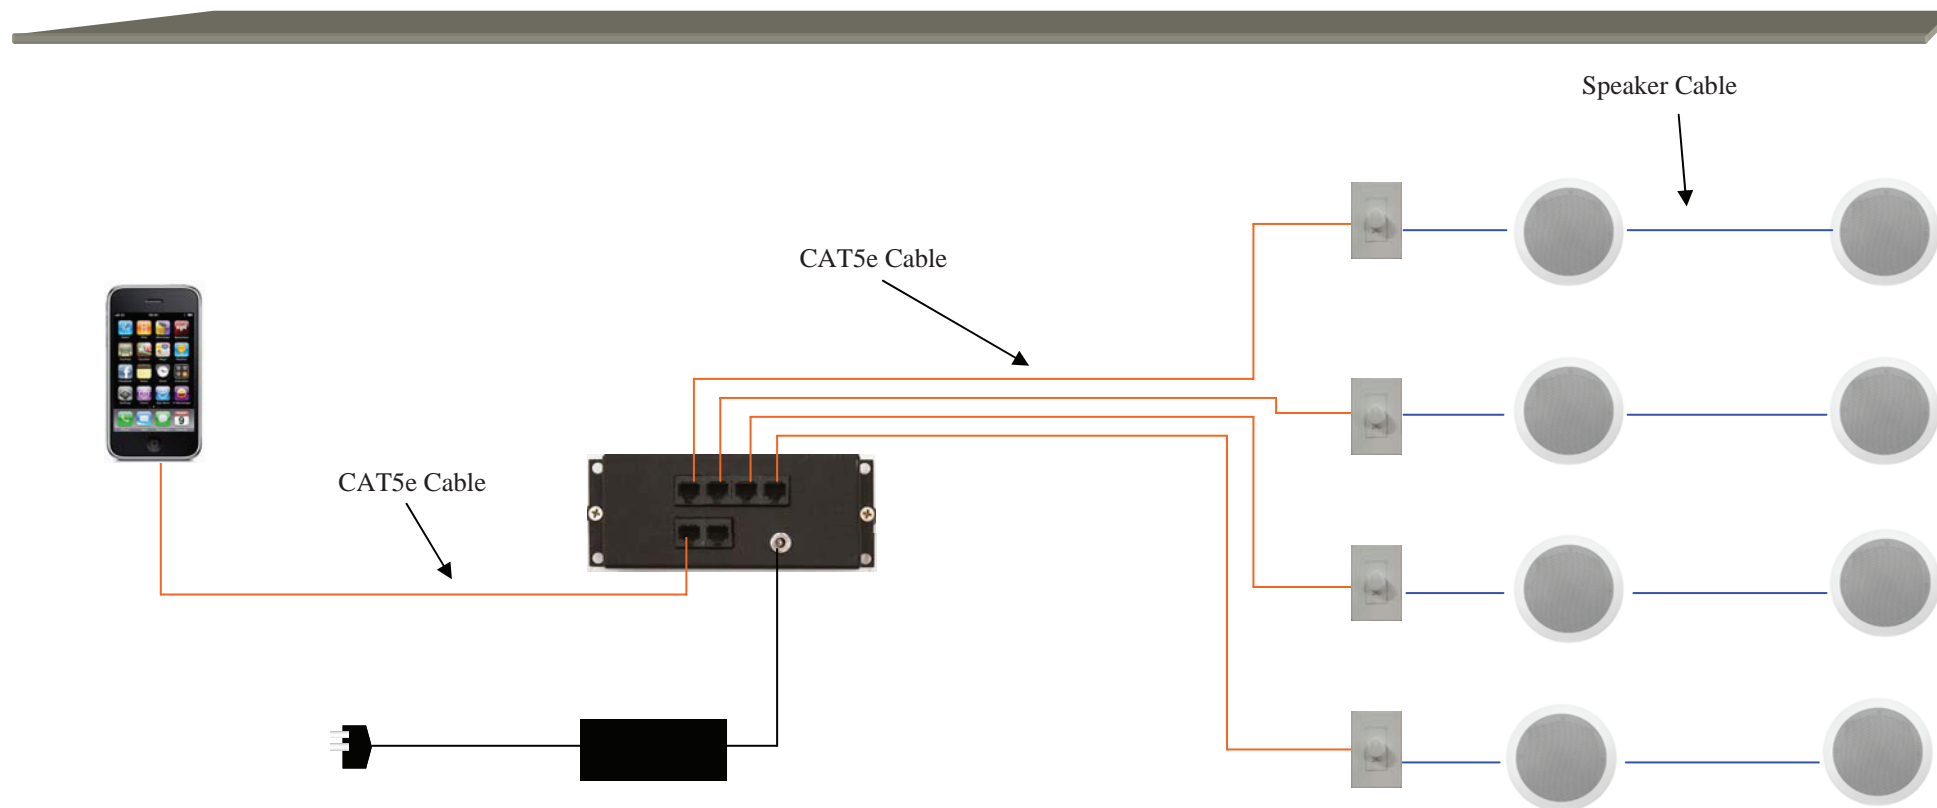

iA-4RJ/420

1 Source 4 Room 1 Zone

Kit Includes

- 1 x AB-313 In-wall iPod Dock
- 1 x ABK-4RJ HUB
- 1 x APS-40 Power Supply
- 4 x AB-20 In-wall Amplified Volume Controls
- 4 x ABP-C6 In-ceiling Speakers