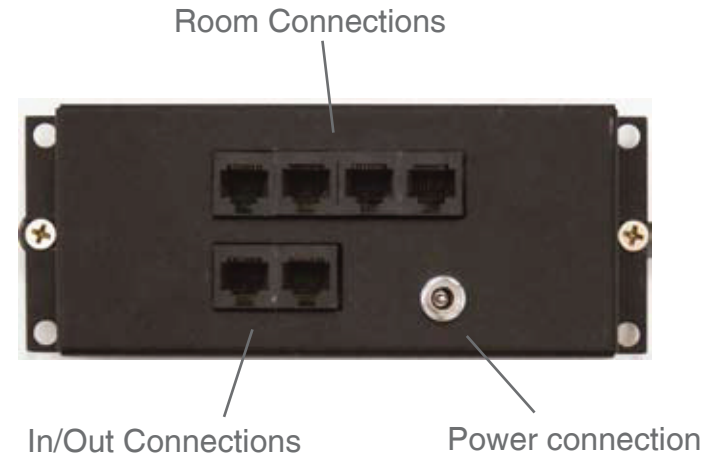

DP-4RJB/243

Central Source, 2 Room Kit

Kit includes

- 1 x AB-70
- 1 x ABK-4RJ HUB
- 1 x APS-40 Power Supply
- 2 x AB-43 In-wall amplified Volume Controls
- 2 x ABP-C6 In-ceiling Speakers
- 2 x AB-40RC Credit Card Remote