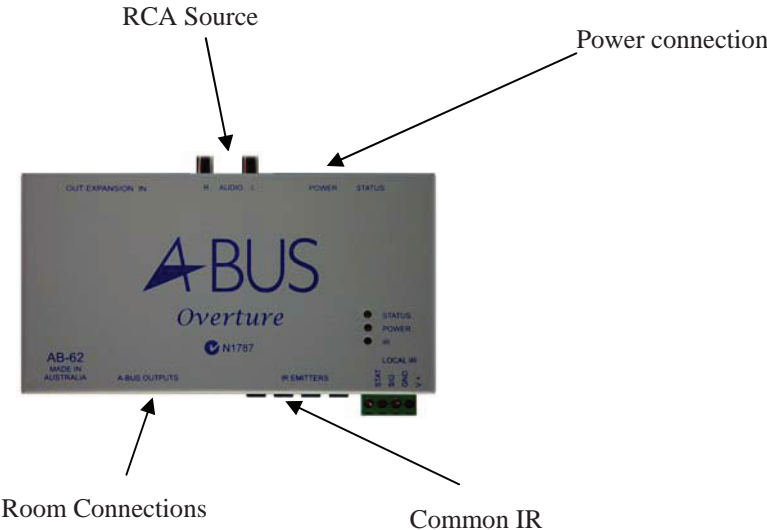

AB-62/439-ALF

1 Source 4 Room 1 Zone

Kit Includes

- 1 x AB-62 HUB
- 1 x APS-40 Power Supply
- 4 x AB-39 In-wall Amplified Volume Control
- 3 x ABP-C6 In-ceiling Speakers
- 1 x ABP-W5 Outdoor on-wall Speaker
- 1 x IRE-110 IR Emitters