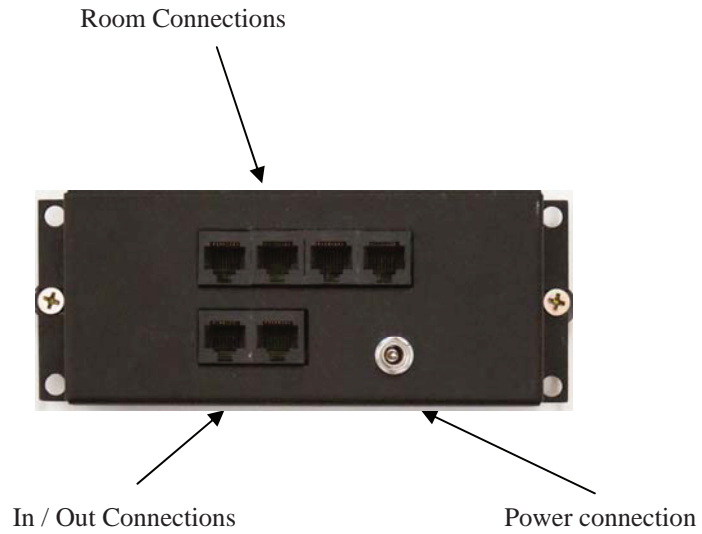

iA-4RJ/243-ALF

1 Source 2 Room 1 Zone

Kit Includes

- 1 x AB-313 In-wall iPod Dock
- 1 x ABK-4RJ HUB
- 1 x APS-40 Power Supply
- 2 x AB-43 In-wall amplified Volume Controls
- 1 x ABP-C6 In-ceiling Speakers
- 1 x ABP-W5 Outdoor on-wall Speakers
- 2 x ABR-40 Credit card remote
- 1 x iAR-43 On-wall remote (with iPod controls)