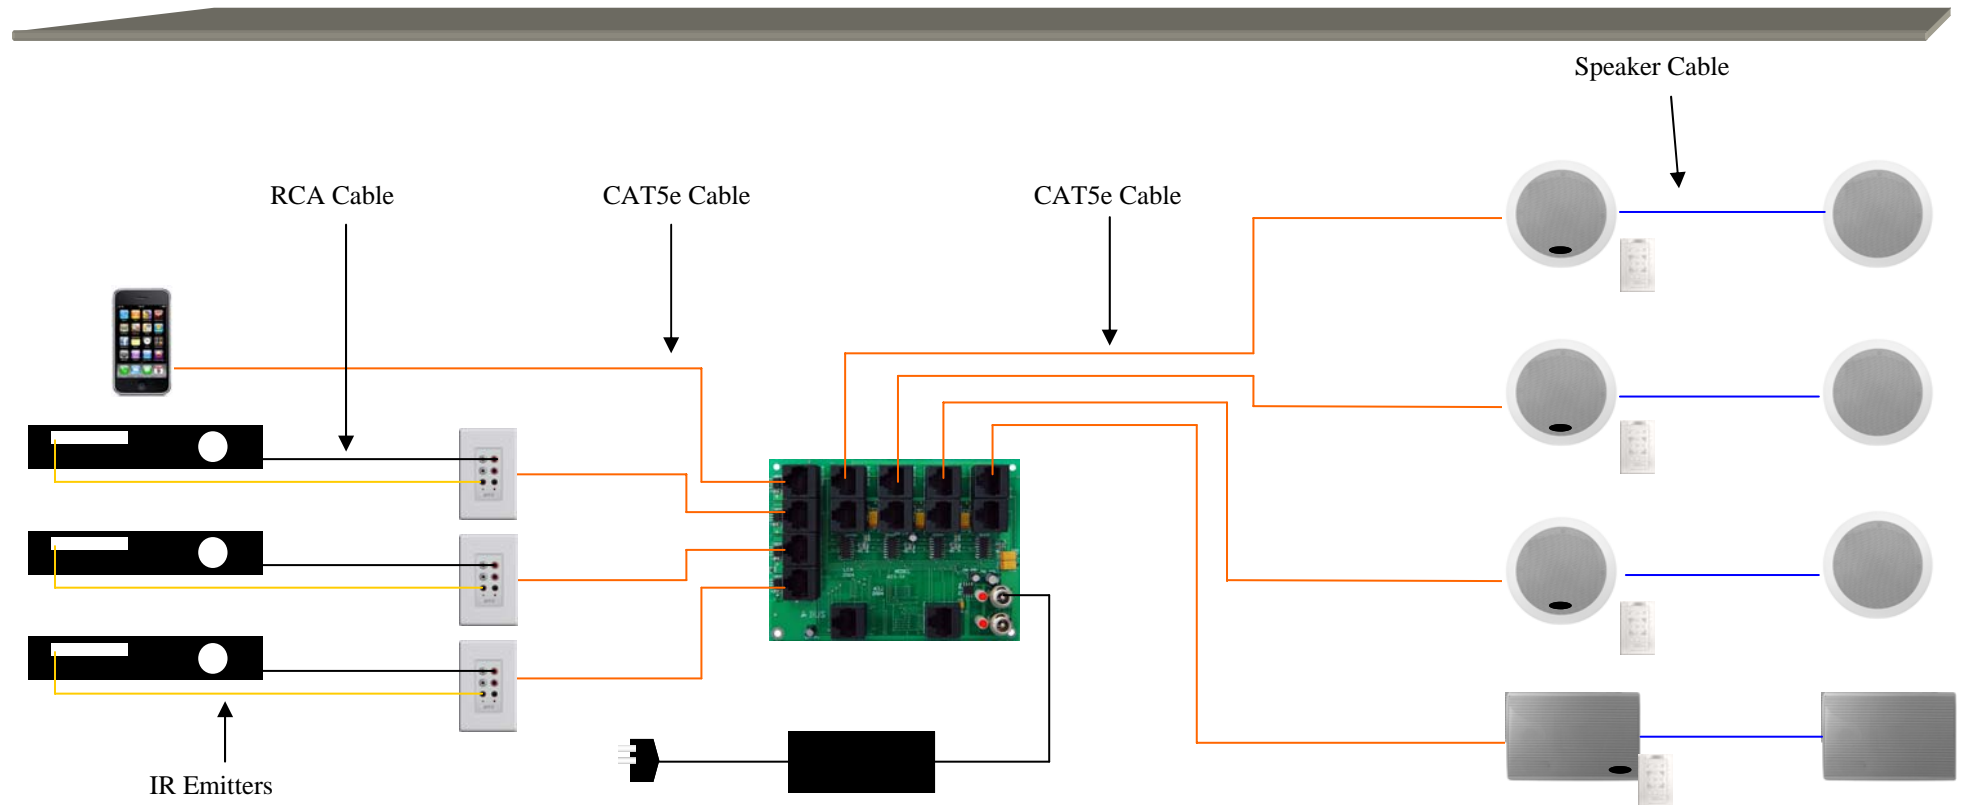

## Kit Includes

- 1 x AB-313 In-wall iPod Dock
- 1 x AB-84 HUB
- 3 x AB-75 Local Source Module
- 1 x APS-40 Power Supply
- 3 x ABD-C6 Direct In-ceiling Speakers
- 1 x ABD-W5 Outdoor on-wall Speaker
- 4 x iAR-43 On-wall remote (with iPod controls)

Bank A connections

Bank B connections

Power for Bank A connections

Power for Bank B connections