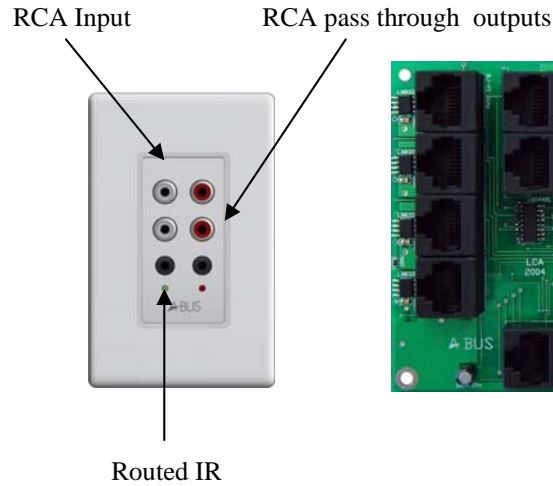

iA-84/DC6-ALF

iPod + 3 Source 4 Room 1 Zone

Kit Includes

- 1 x AB-313 In-wall iPod Dock
- 1 x AB-84 HUB
- 3 x AB-75 Local Source Module
- 1 x APS-40 Power Supply
- 3 x ABD-C6 Direct In-ceiling Speakers
- 1 x ABD-W5 Outdoor on-wall Speaker
- 4 x iAR-43 On-wall remote (with iPod controls)