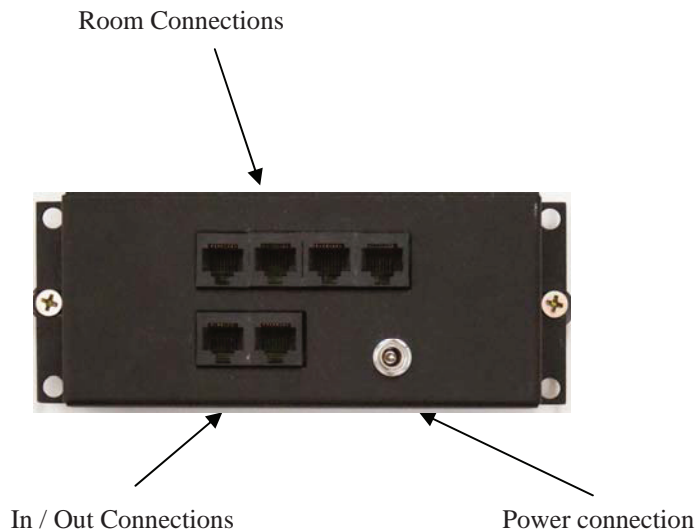

iA-4RJ/220

1 Source 2 Room 1 Zone

Kit Includes

- 1 x AB-313 In-wall iPod Dock
- 1 x ABK-4RJ HUB
- 1 x APS-40 Power Supply
- 2 x AB-20 In-wall amplified Volume Controls
- 2 x ABP-C6 In-ceiling Speakers