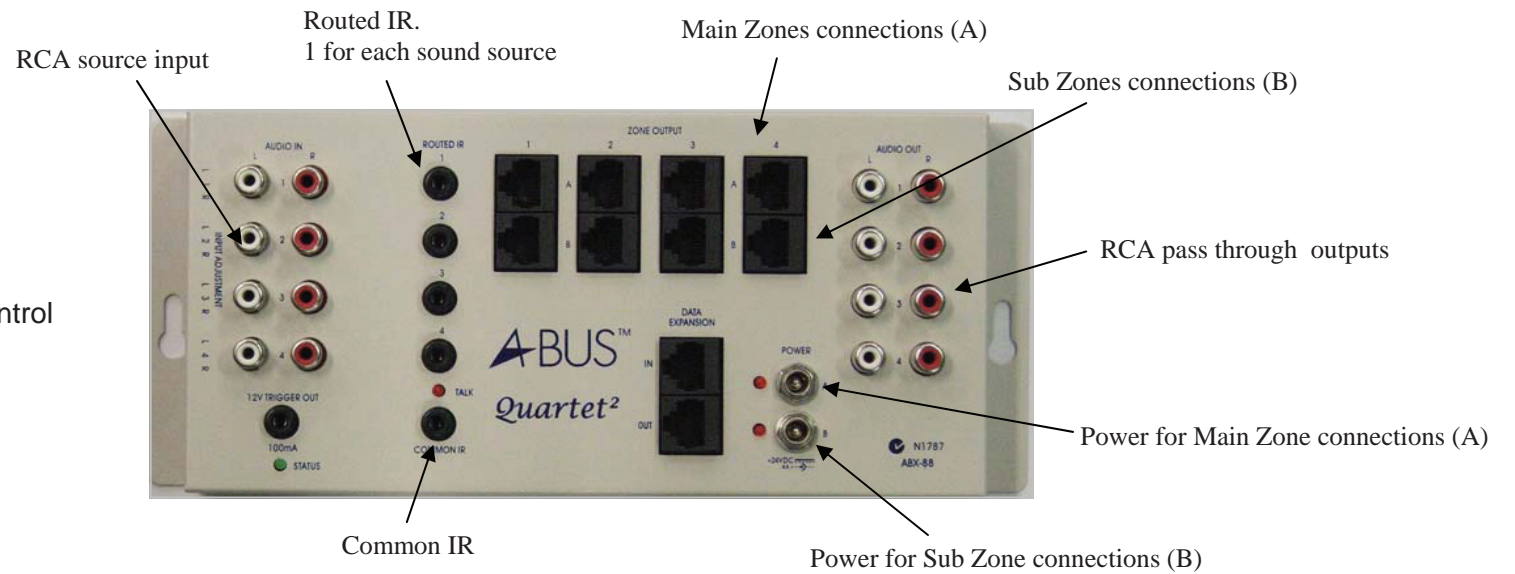

ABX-88/443

4 Source 4 Room 4 Zone

Kit Includes

- 1 x ABX-88 HUB
- 1 x APS-40 Power Supply
- 4 x AB-43 In-wall Amplified Volume Control
- 4 x ABP-C6 In-ceiling Speakers
- 4 x ABR-40 Credit Card Remote
- 1 x ABR-43 On-wall Remote
- 4 x IRE-110 IR Emitters