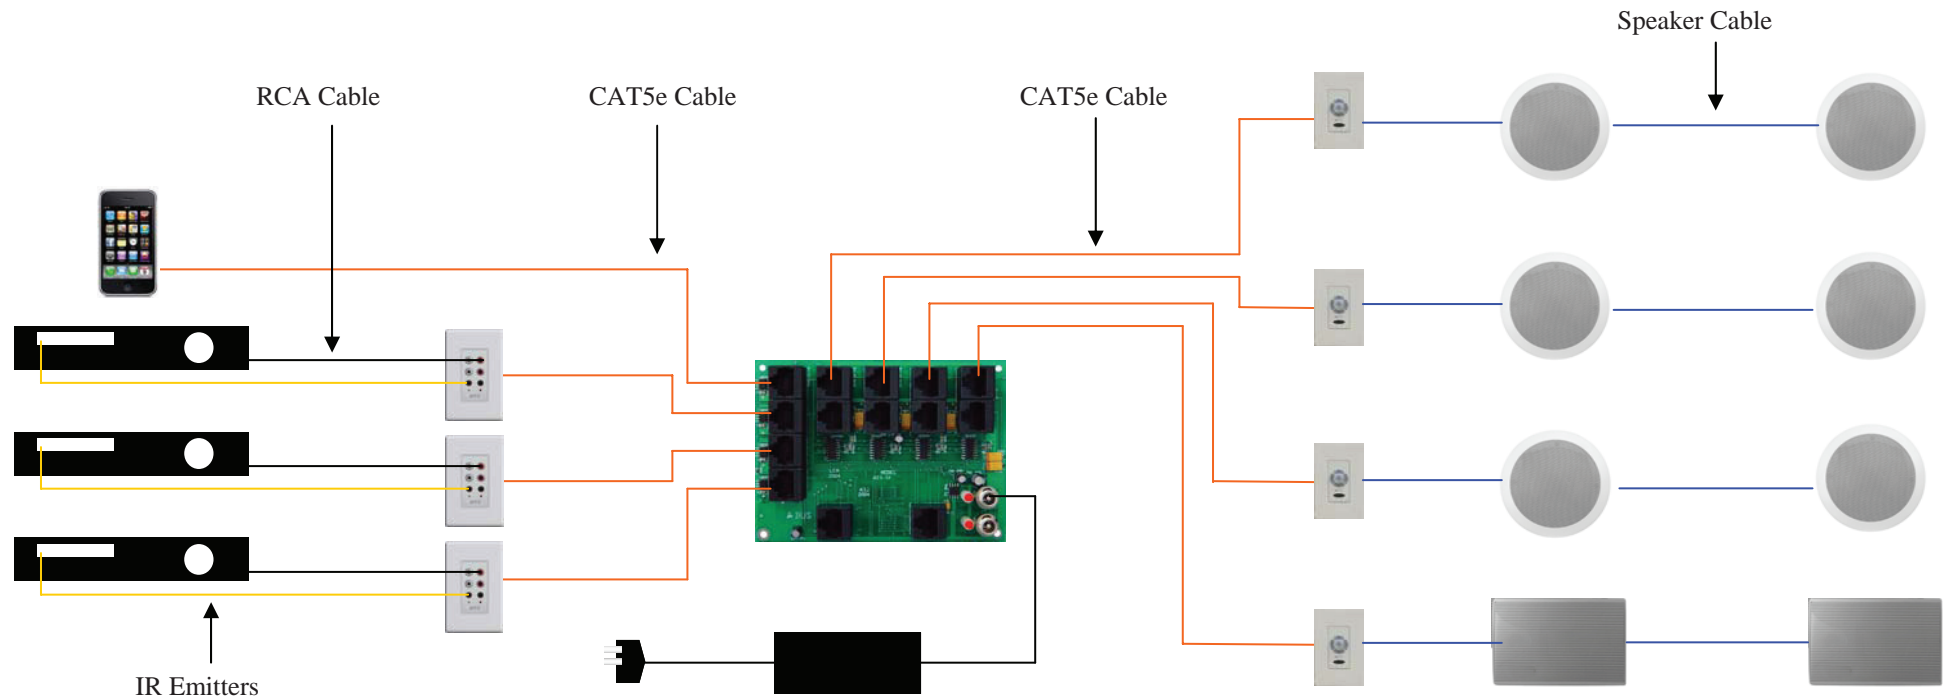

## Kit Includes

- 1 x AB-313 In-wall iPod Dock
- 1 x ABX-84 HUB
- 3 x AB-75 Local Source Module
- 2 x APS-40 Power Supply
- 8 x AB-45 In-wall AVC
- 8 x ABP-C6 6" In-ceiling Speaker
- 1 x iAR-43 On-wall remote (with iPod controls)

## Kit Includes

- 1 x AB-313 In-wall iPod Dock
- 1 x AB-84 HUB
- 3 x AB-75 Local Source Module
- 1 x APS-40 Power Supply
- 4 x AB-45 In-wall Amplified Volume Control
- 3 x ABP-C6 In-ceiling Speakers
- 1 x ABP-W5 Outdoor on-wall Speakers
- 4 x ABR-40 Credit card remote
- 1 x iAR-43 On-wall remote (with iPod controls)