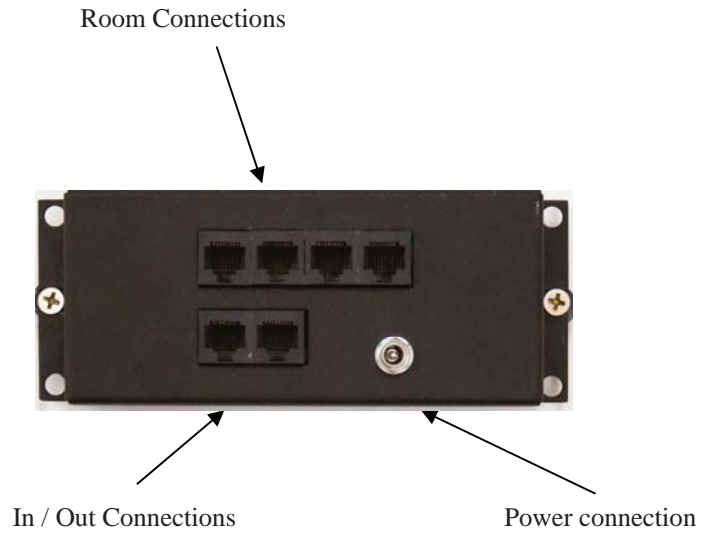

iA-4RJ/420-ALF

1 Source 4 Room 1 Zone

Kit Includes

- 1 x AB-313 In-wall iPod Dock
- 1 x ABK-4RJ HUB
- 1 x APS-40 Power Supply
- 4 x AB-20 In-wall Amplified Volume Controls
- 3 x ABP-C6 In-ceiling Speakers
- 1 x ABP-W5 Outdoor on-wall Speakers