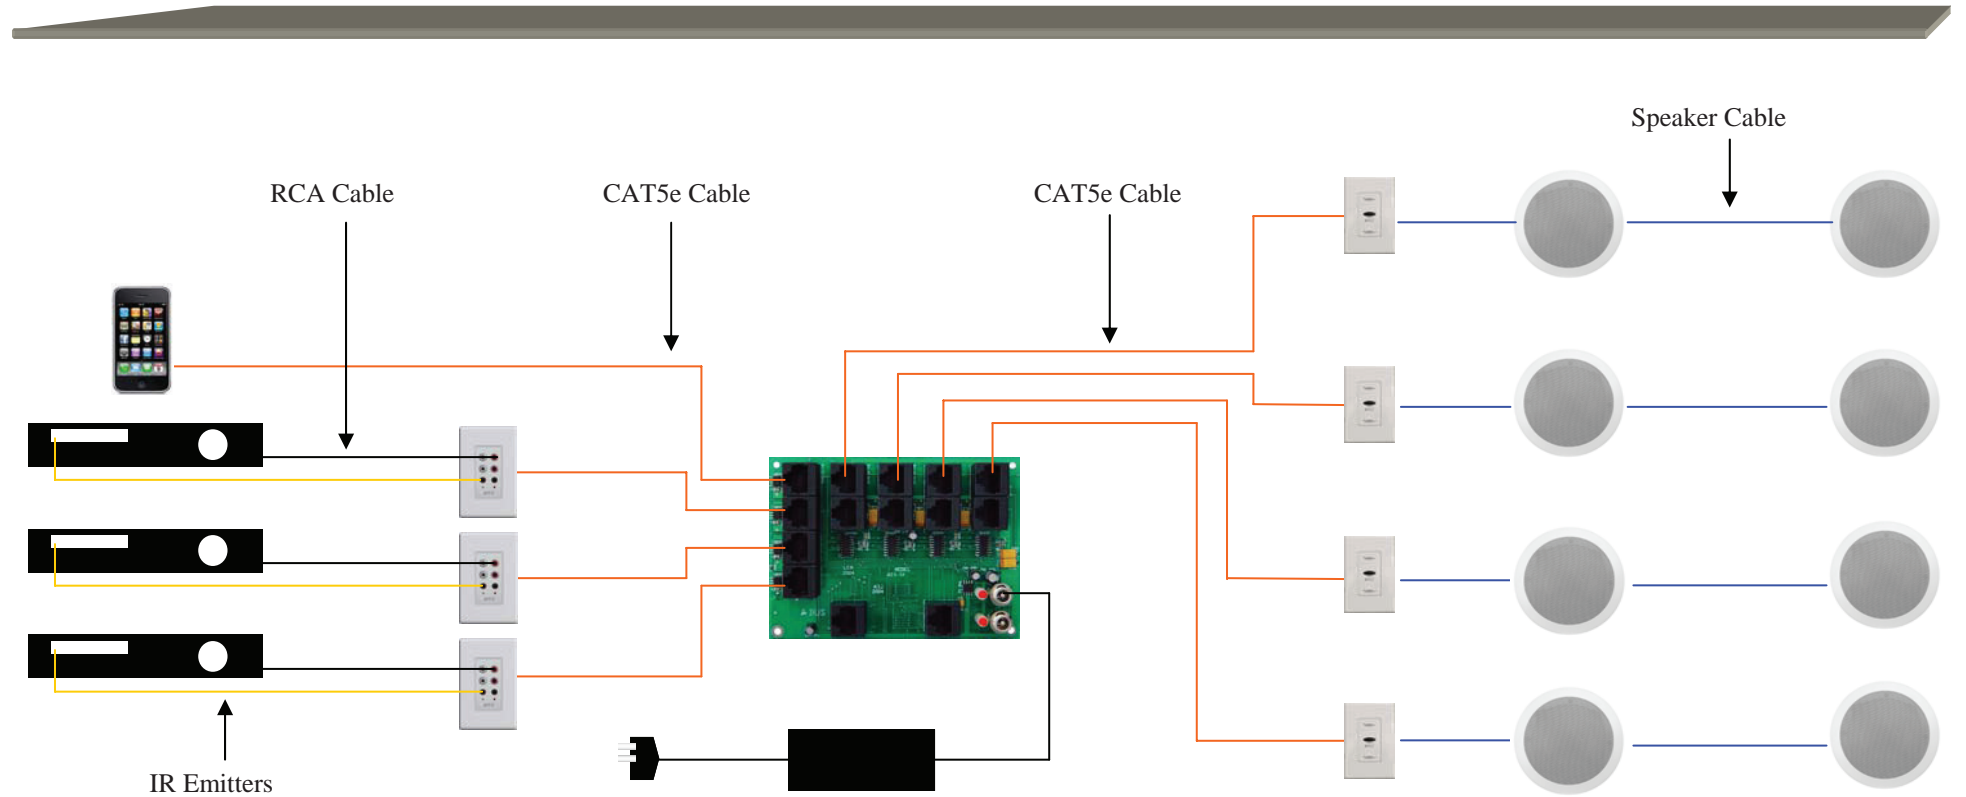

iA-84/443

iPod + 3 Source 4 Room 1 Zone

Kit Includes

- 1 x AB-313 In-wall iPod Dock
- 1 x AB-84 HUB
- 3 x AB-75 Local Source Module
- 1 x APS-40 Power Supply
- 4 x AB-43 In-wall Amplified Volume Control
- 4 x ABP-C6 In-ceiling Speakers
- 4 x ABR-40 Credit card remote
- 1 x iAR-43 On-wall remote (with iPod controls)