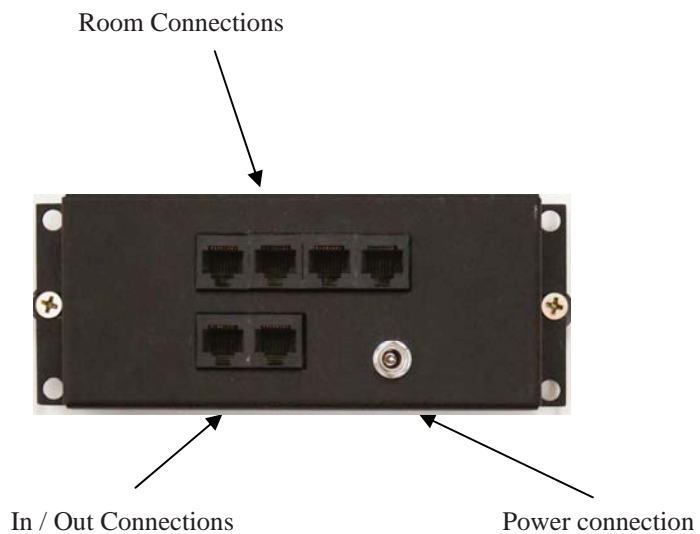

iA-4RJ/420

1 Source 4 Room 1 Zone

Kit Includes

- 1 x AB-313 In-wall iPod Dock
- 1 x ABK-4RJ HUB
- 1 x APS-40 Power Supply
- 4 x AB-20 In-wall Amplified Volume Controls
- 4 x ABP-C6 In-ceiling Speakers