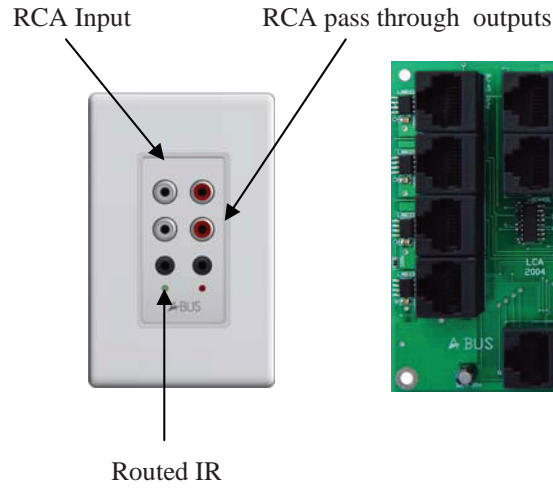

iA-84/443

iPod + 3 Source 4 Room 1 Zone

Kit Includes

- 1 x AB-313 In-wall iPod Dock
- 1 x AB-84 HUB
- 3 x AB-75 Local Source Module
- 1 x APS-40 Power Supply
- 4 x AB-43 In-wall Amplified Volume Control
- 4 x ABP-C6 In-ceiling Speakers
- 4 x ABR-40 Credit card remote
- 1 x iAR-43 On-wall remote (with iPod controls)