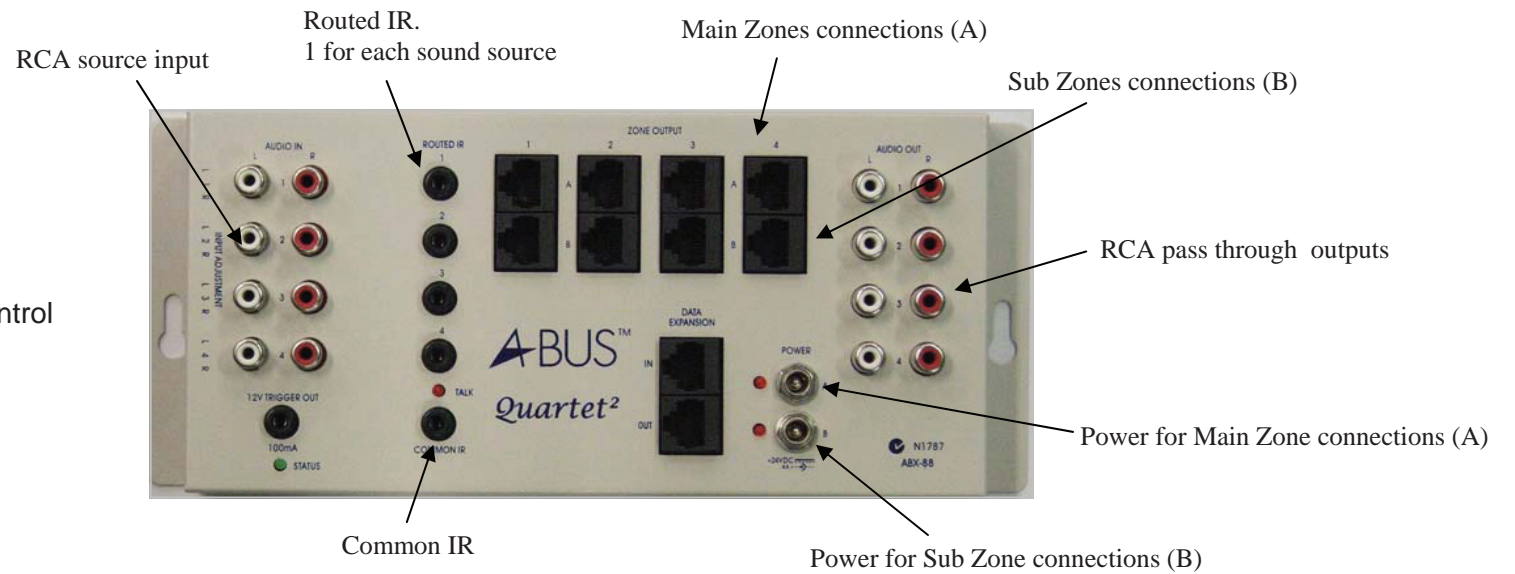

ABX-88/8458

4 Source 8 Room 4 Zone

Kit Includes

- 1 x ABX-88 HUB
- 2 x APS-40 Power Supply
- 8 x AB-45 In-wall Amplified Volume Control
- 8 x CP-8 8" In-ceiling Speakers
- 8 x ABR-40 Credit Card Remote
- 1 x ABR-43 On-wall Remote
- 4 x IRE-110 IR Emitters