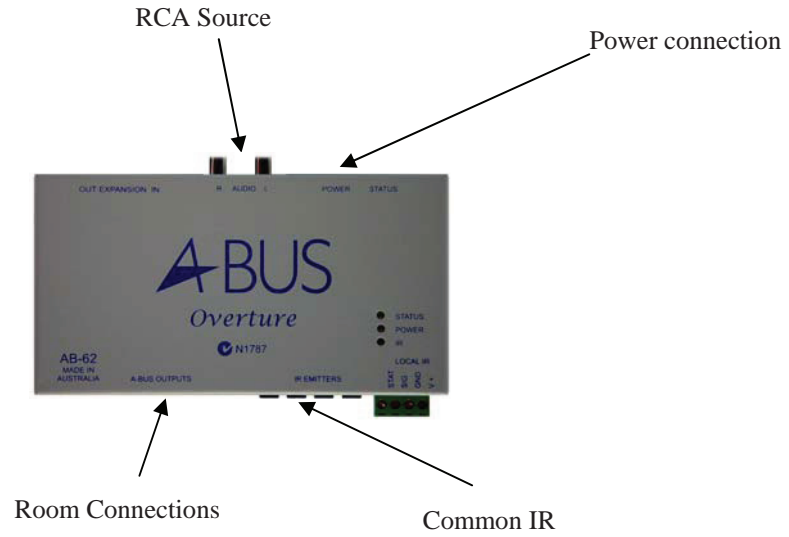

AB-62/420

1 Source 4 Room 1 Zone

Kit Includes

- 1 x AB-62 HUB
- 1 x APS-40 Power Supply
- 4 x AB-20 In-wall Amplified Volume Control
- 4 x ABP-C6 In-ceiling Speakers