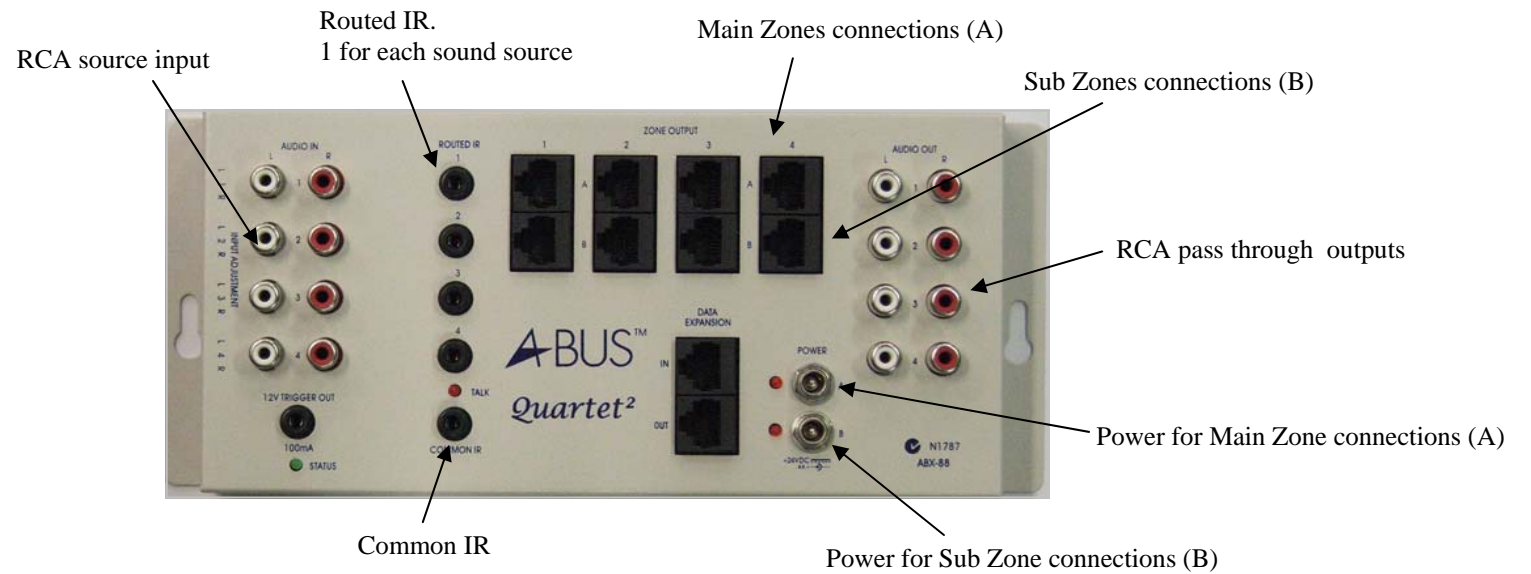

ABX-88/DC6

4 Source 4 Room 4 Zone

Kit Includes

- 1 x ABX-88 HUB
- 1 x APS-40 Power Supply
- 4 x ABD-C6 Direct In-ceiling Speakers
- 4 x ABR-43 On-wall Remotes
- 4 x IRE-110 IR Emitters