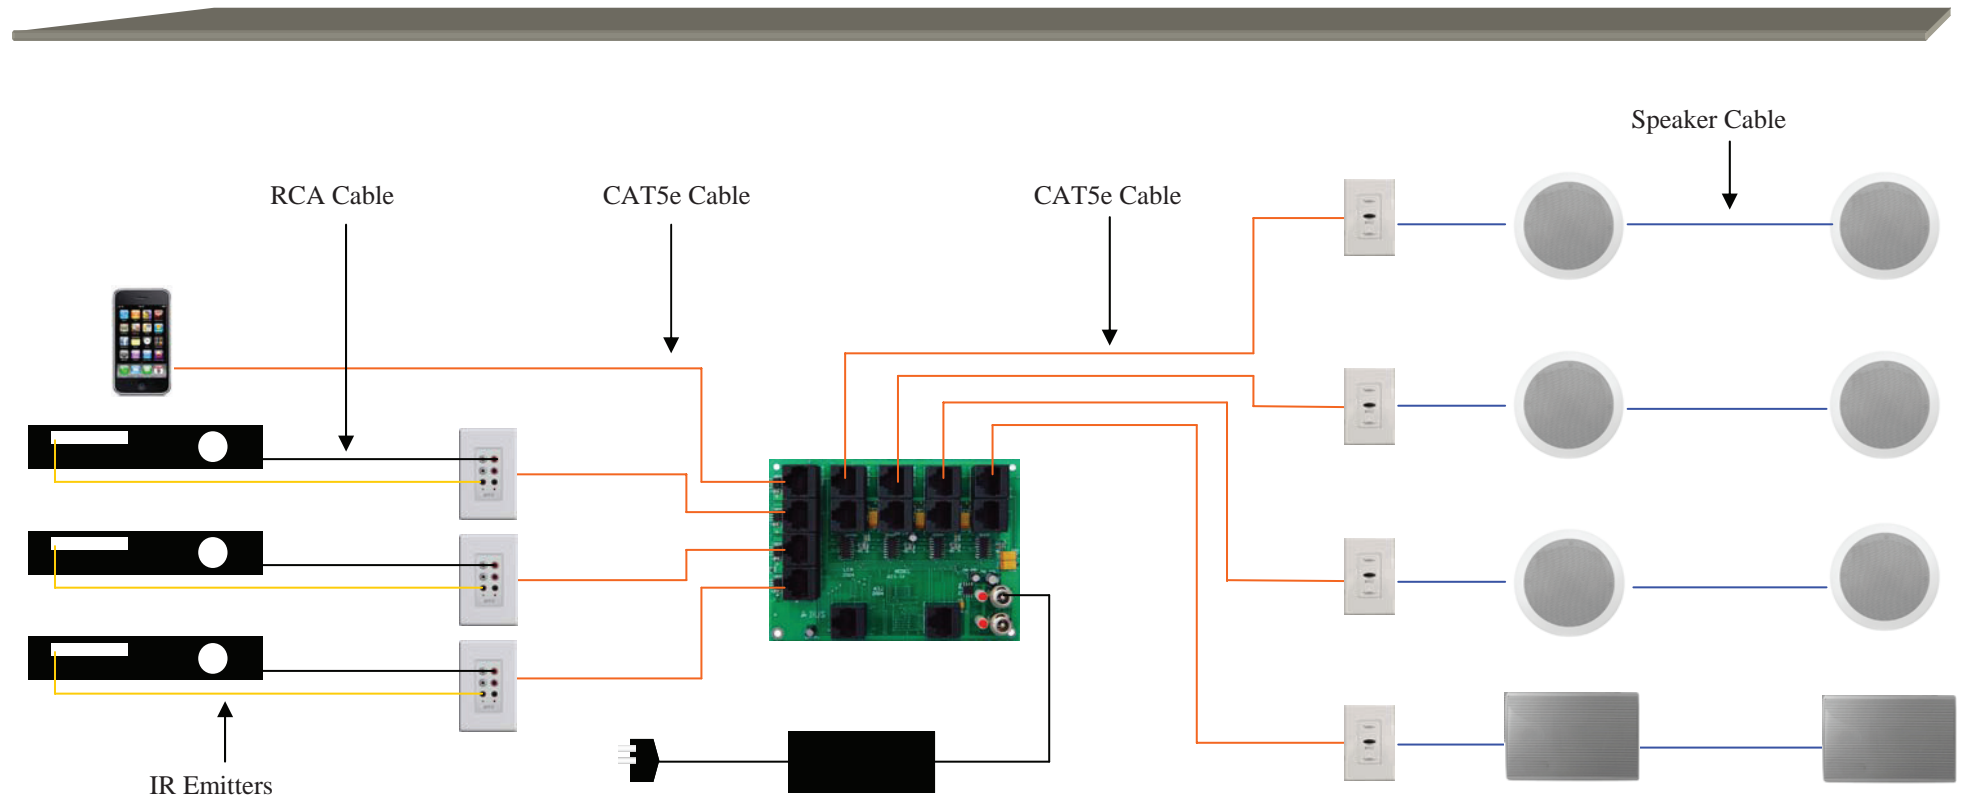

iA-84/443-ALF

iPod + 3 Source 4 Room 1 Zone

Kit Includes

- 1 x AB-313 In-wall iPod Dock
- 1 x ABX-84 HUB
- 3 x AB-75 Local Source Module
- 1 x APS-40 Power Supply
- 4 x AB-43 In-wall Amplified Volume Control
- 3 x ABP-C6 In-ceiling Speakers
- 1 x ABP-W Outdoor On-wall Speakers
- 4 x ABR-40 Credit card remote
- 1 x iAR-43 On-wall remote (with iPod controls)