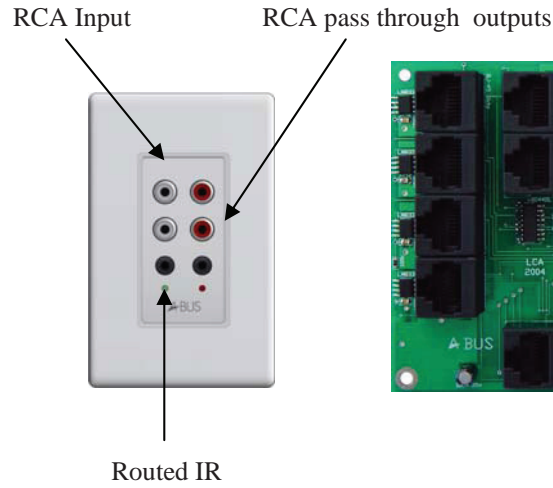

iA-84/445

iPod + 3 Source 4 Room 1 Zone

Kit Includes

- 1 x AB-313 In-wall iPod Dock
- 1 x AB-84 HUB
- 3 x AB-75 Local Source Module
- 1 x APS-40 Power Supply
- 4 x AB-45 In-wall Amplified Volume Control
- 4 x ABP-C6 In-ceiling Speakers
- 4 x ABR-40 Credit card remote
- 1 x iAR-43 On-wall remote (with iPod controls)