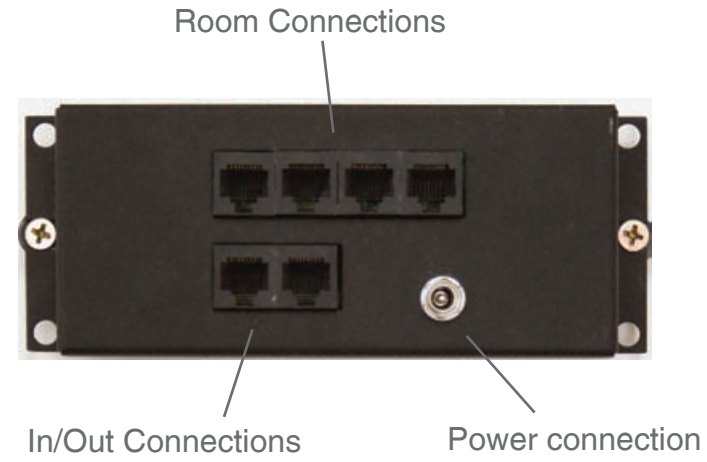

DPIR-4RJB/2DC6

Central Source, 2 Room Kit

Kit includes

- 1 x AB-301
- 1 x ABK-4RJ HUB
- 1 x APS-40 Power Supply
- 2 x ABR-43 Learning Remote with Cradle
- 2 x ABD-C6 In-ceiling Speakers
- 1 x IRE-110 IR Emitter