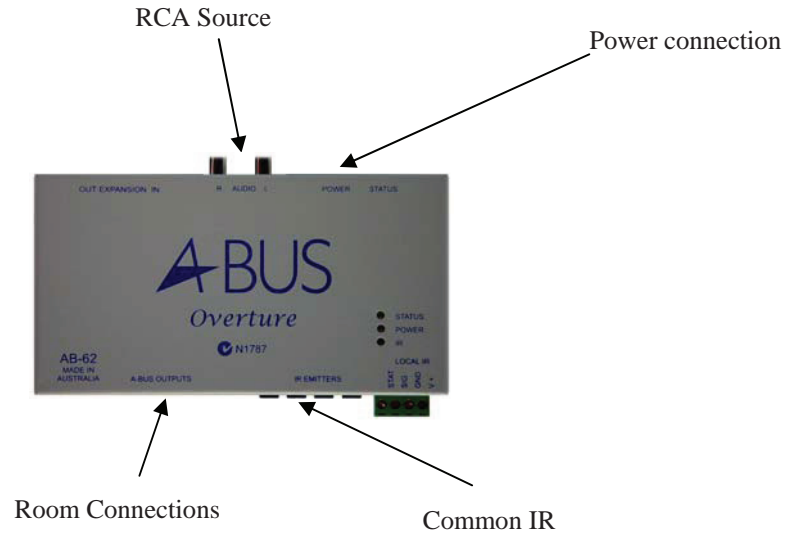

AB-62/443

1 Source 4 Room 1 Zone

Kit Includes

- 1 x AB-62 HUB
- 1 x APS-40 Power Supply
- 4 x AB-43 In-wall Amplified Volume Control
- 4 x ABP-C6 In-ceiling Speakers
- 1 x IRE-110 IR Emitters