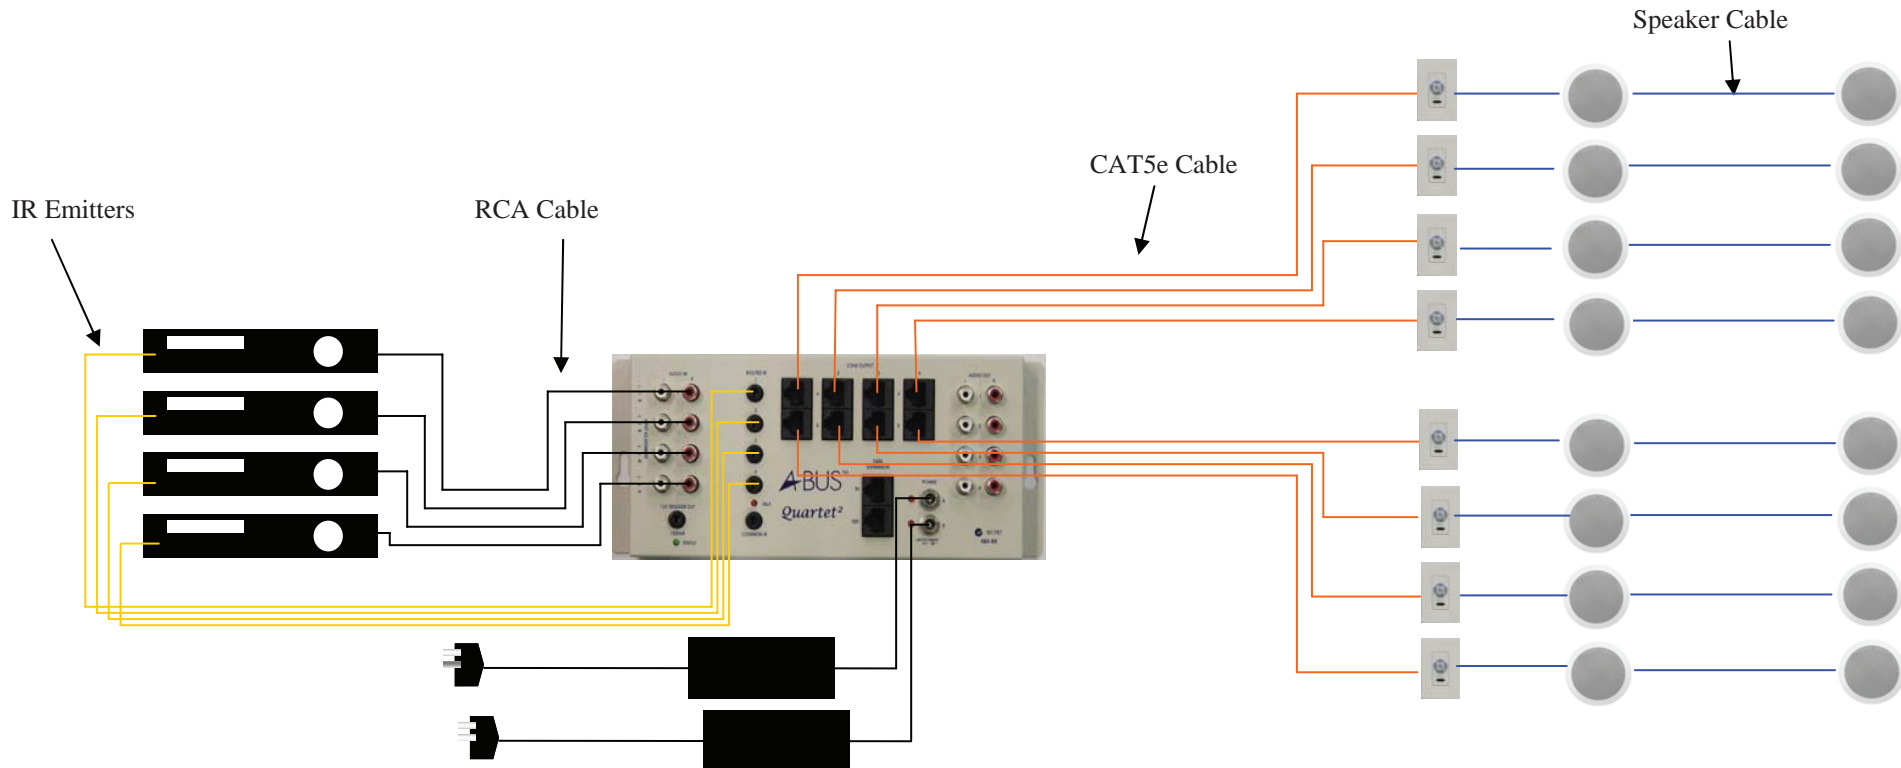

ABX-88/8458

4 Source 8 Room 4 Zone

Kit Includes

- 1 x ABX-88 HUB
- 2 x APS-40 Power Supply
- 8 x AB-45 In-wall Amplified Volume Control
- 8 x CP-8 8" In-ceiling Speakers
- 8 x ABR-40 Credit Card Remote
- 1 x ABR-43 On-wall Remote
- 4 x IRE-110 IR Emitters