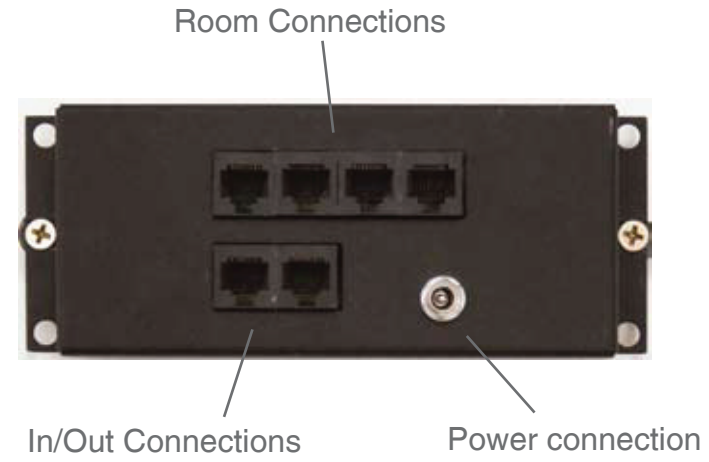

DPIR-4RJB/243-ALF

Central Source, 2 Room Kit

Kit includes

- 1 x AB-301
- 1 x ABK-4RJ HUB
- 1 x APS-40 Power Supply
- 2 x AB-43 In-wall amplified Volume Controls
- 1 x ABP-C6 In-ceiling Speakers
- 1 x ABP-W5 Outdoor On-wall Speakers
- 1 x IRE-110 IR Emitter
- 2 x AB-40RC Credit Card Remote