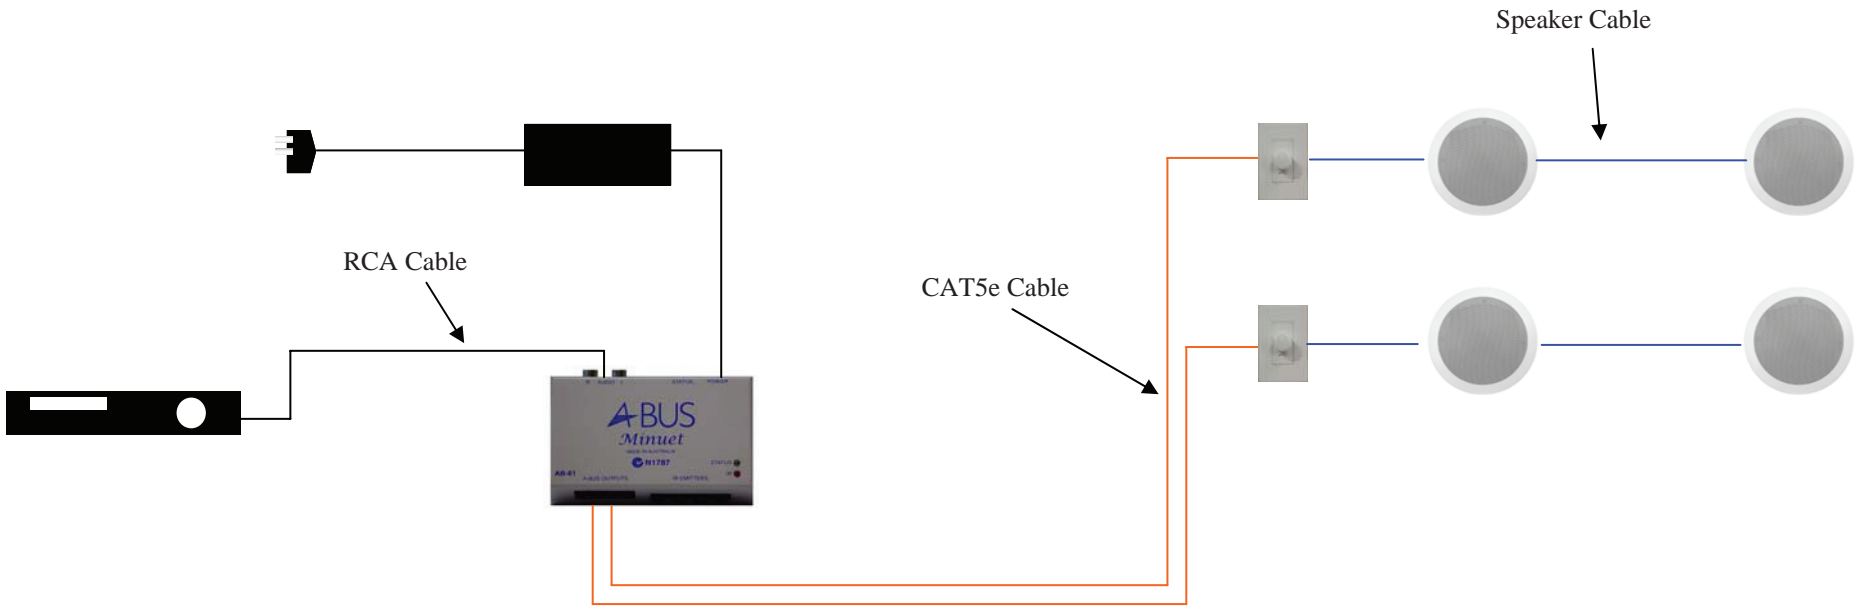

AB-61/220

1 Source 2 Room 1 Zone

Kit Includes

- 1 x AB-61 HUB
- 1 x APS-40 Power Supply
- 2 x AB-20 In-wall Amplified Volume Control
- 2 x ABP-C6 In-ceiling Speakers