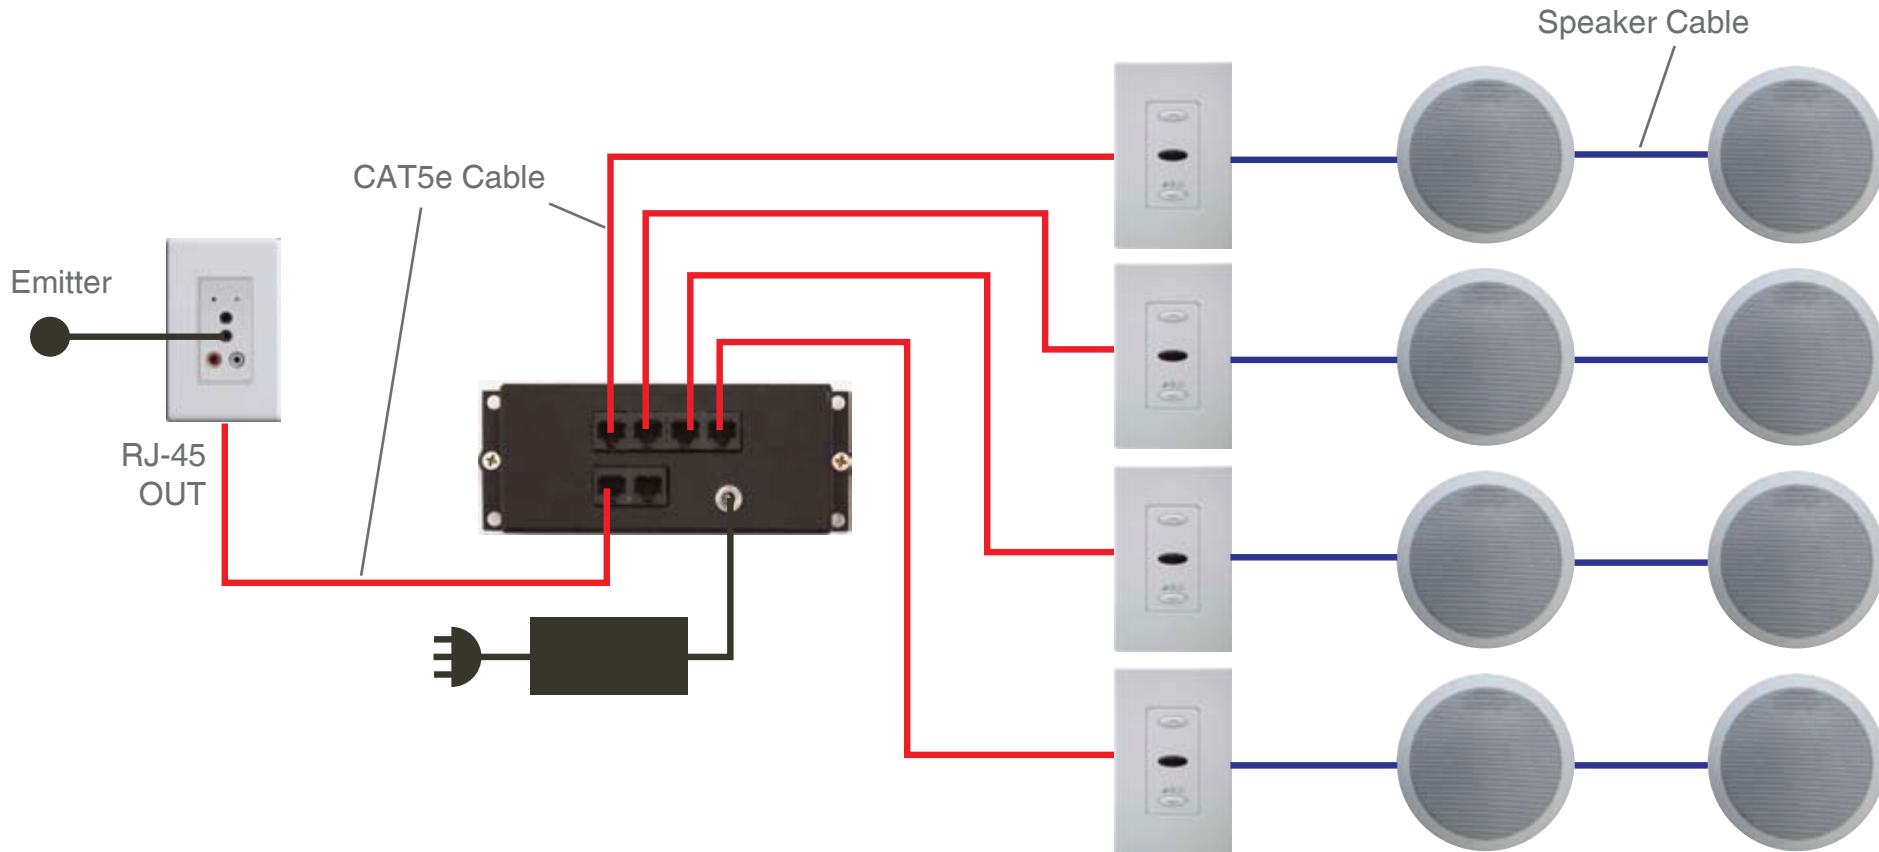

DPIR-4RJB/443

Central Source, 4 Room Kit

Kit includes

- 1 x AB-301
- 1 x ABK-4RJ HUB
- 1 x APS-40 Power Supply
- 4 x AB-43 In-wall amplified Volume Controls
- 4 x ABP-C6 In-ceiling Speakers
- 1 x IRE-110 IR Emitter
- 4 x AB-40RC Credit Card Remote