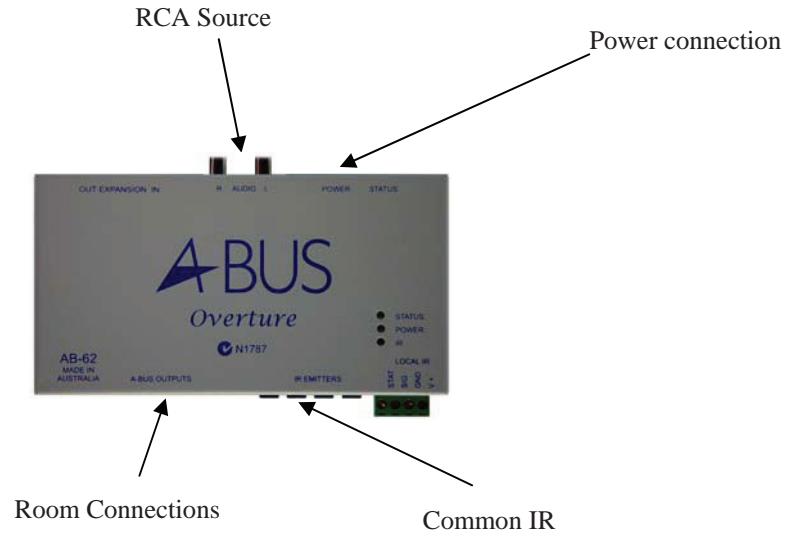

AB-62/4438

1 Source 4 Room 1 Zone

Kit Includes

- 1 x AB-62 HUB
- 1 x APS-40 Power Supply
- 4 x AB-43 In-wall Amplified Volume Control
- 4 x CP-8 8" In-ceiling Speakers
- 1 x IRE-110 IR Emitters