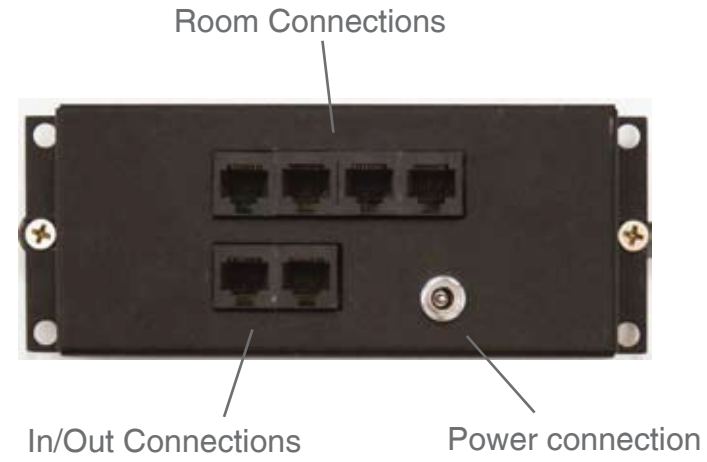

DPIR-4RJB/243-ALF

Central Source, 2 Room Kit

Kit includes

- 1 x AB-301
- 1 x ABK-4RJ HUB
- 1 x APS-40 Power Supply
- 2 x AB-43 In-wall amplified Volume Controls
- 1 x ABP-C6 In-ceiling Speakers
- 1 x ABP-W5 Outdoor On-wall Speakers
- 1 x IRE-110 IR Emitter
- 4 x AB-40RC Credit Card Remote