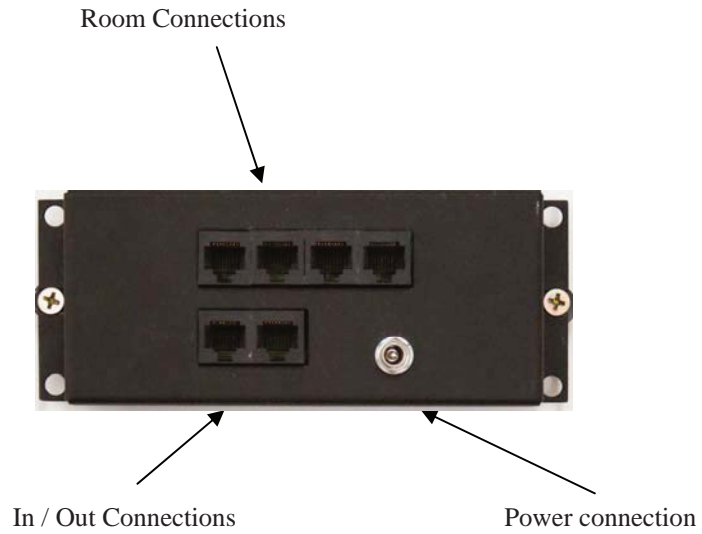

iA-4RJ/243

1 Source 2 Room 1 Zone

Kit Includes

- 1 x AB-313 In-wall iPod Dock
- 1 x ABK-4RJ HUB
- 1 x APS-40 Power Supply
- 2 x AB-43 In-wall amplified Volume Controls
- 2 x ABP-C6 In-ceiling Speakers
- 2 x ABR-40 Credit card remote
- 1 x iAR-43 On-wall remote (with iPod controls)