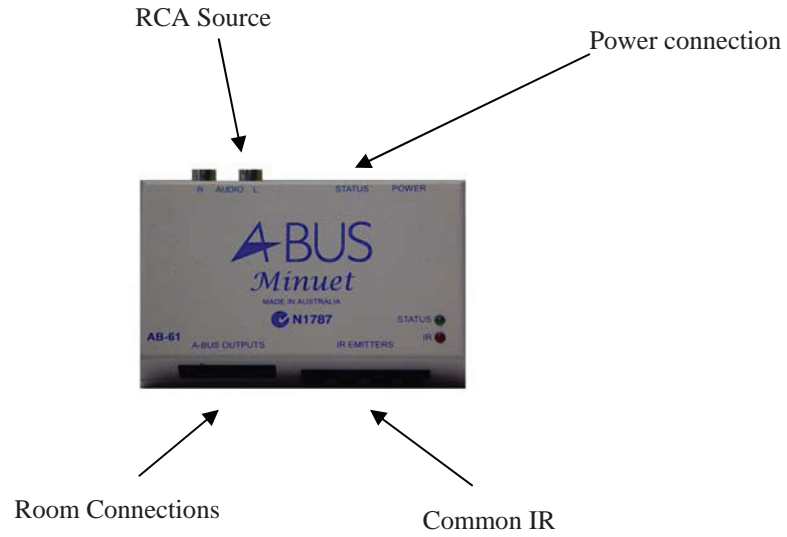

AB-61/220

1 Source 2 Room 1 Zone

Kit Includes

- 1 x AB-61 HUB
- 1 x APS-40 Power Supply
- 2 x AB-20 In-wall Amplified Volume Control
- 2 x ABP-C6 In-ceiling Speakers