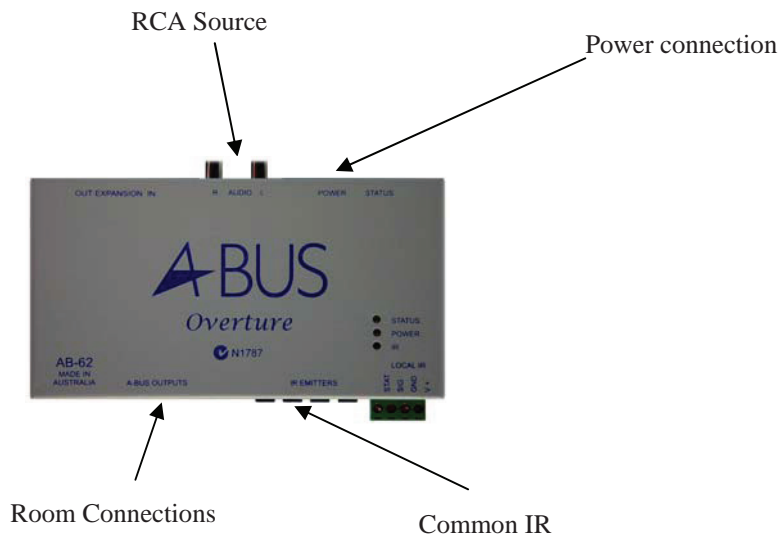

AB-62/420-ALF

1 Source 4 Room 1 Zone

Kit Includes

- 1 x AB-62 HUB
- 1 x APS-40 Power Supply
- 4 x AB-20 In-wall Amplified Volume Control
- 3 x ABP-C6 In-ceiling Speakers
- 1 x ABP-W5 Outdoor on-wall Speaker