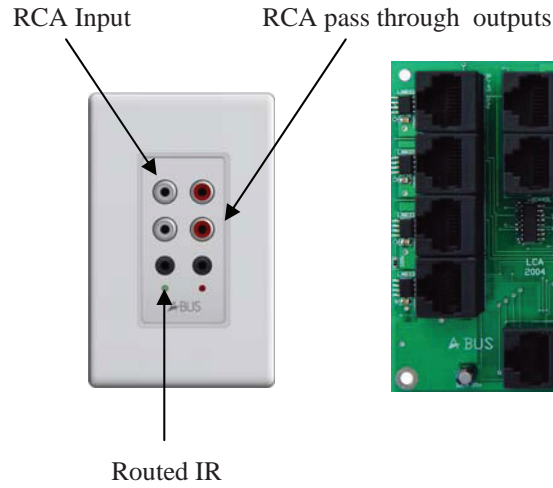

iA-84/445-ALF

iPod + 3 Source 4 Room 1 Zone

Kit Includes

- 1 x AB-313 In-wall iPod Dock
- 1 x AB-84 HUB
- 3 x AB-75 Local Source Module
- 1 x APS-40 Power Supply
- 4 x AB-45 In-wall Amplified Volume Control
- 3 x ABP-C6 In-ceiling Speakers
- 1 x ABP-W5 Outdoor on-wall Speakers
- 4 x ABR-40 Credit card remote
- 1 x iAR-43 On-wall remote (with iPod controls)