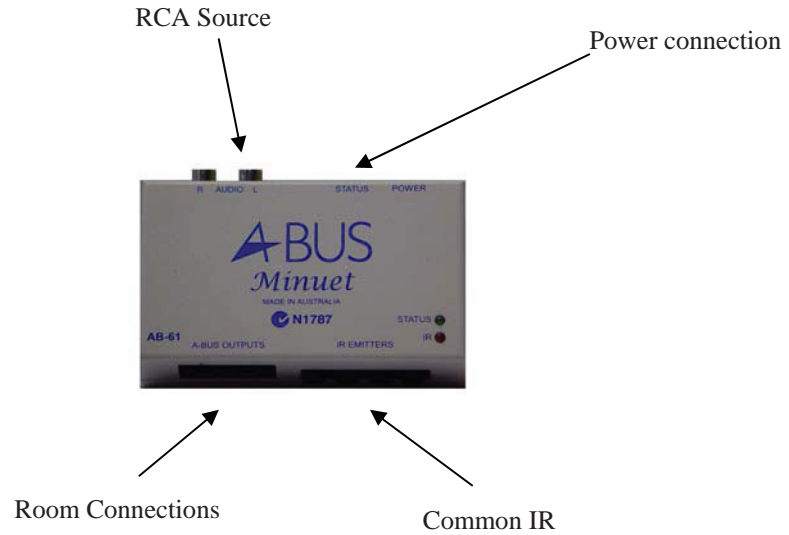

AB-61/2398

1 Source 2 Room 1 Zone

Kit Includes

- 1 x AB-61 HUB
- 1 x APS-40 Power Supply
- 2 x AB-39 In-wall Amplified Volume Control
- 2 x CP-8 8" In-ceiling Speakers
- 1 x IRE-110 IR Emitters