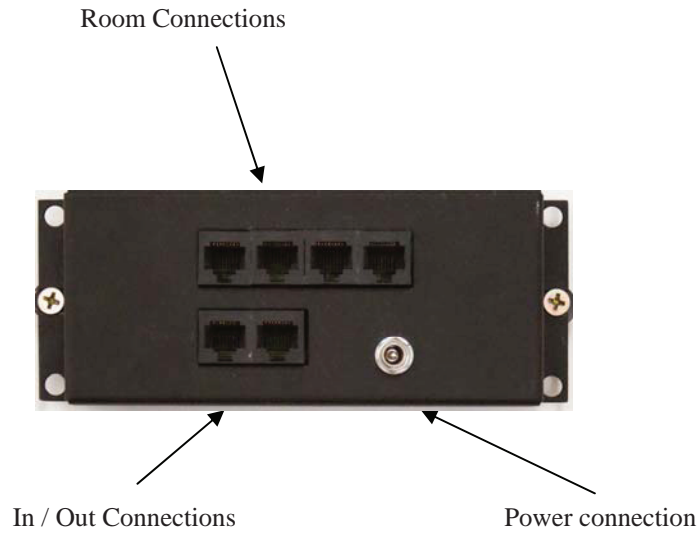

iA-4RJ/443

1 Source 4 Room 1 Zone

Kit Includes

- 1 x AB-313 In-wall iPod Dock
- 1 x ABK-4RJ HUB
- 1 x APS-40 Power Supply
- 4 x AB-43 In-wall Amplified Volume Controls
- 4 x ABP-C6 In-ceiling Speakers
- 4 x ABR-40 Credit card remote
- 1 x iAR-43 On-wall remote (with iPod controls)