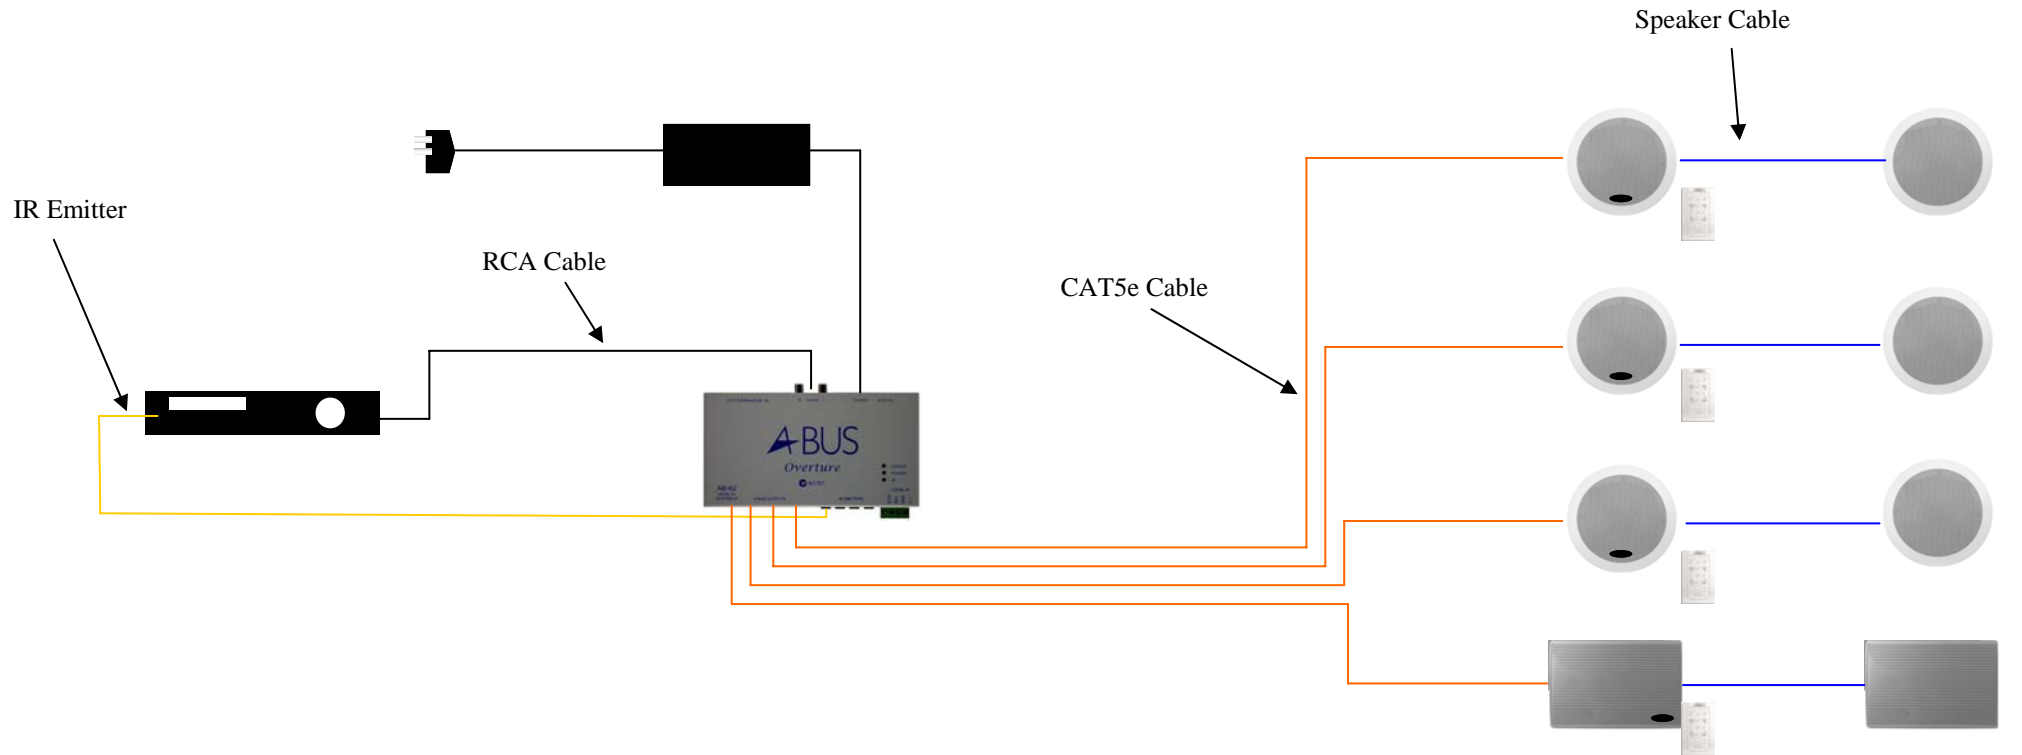

AB-62/DC6-ALF

1 Source 4 Room 1 Zone

Kit Includes

- 1 x AB-62 HUB
- 1 x APS-40 Power Supply
- 3 x ABD-C6 Direct In-ceiling Speakers
- 1 x ABD-W5 Outdoor on-wall Speaker
- 4 x ABR-43 On-wall Remotes
- 1 x IRE-110 IR Emitters