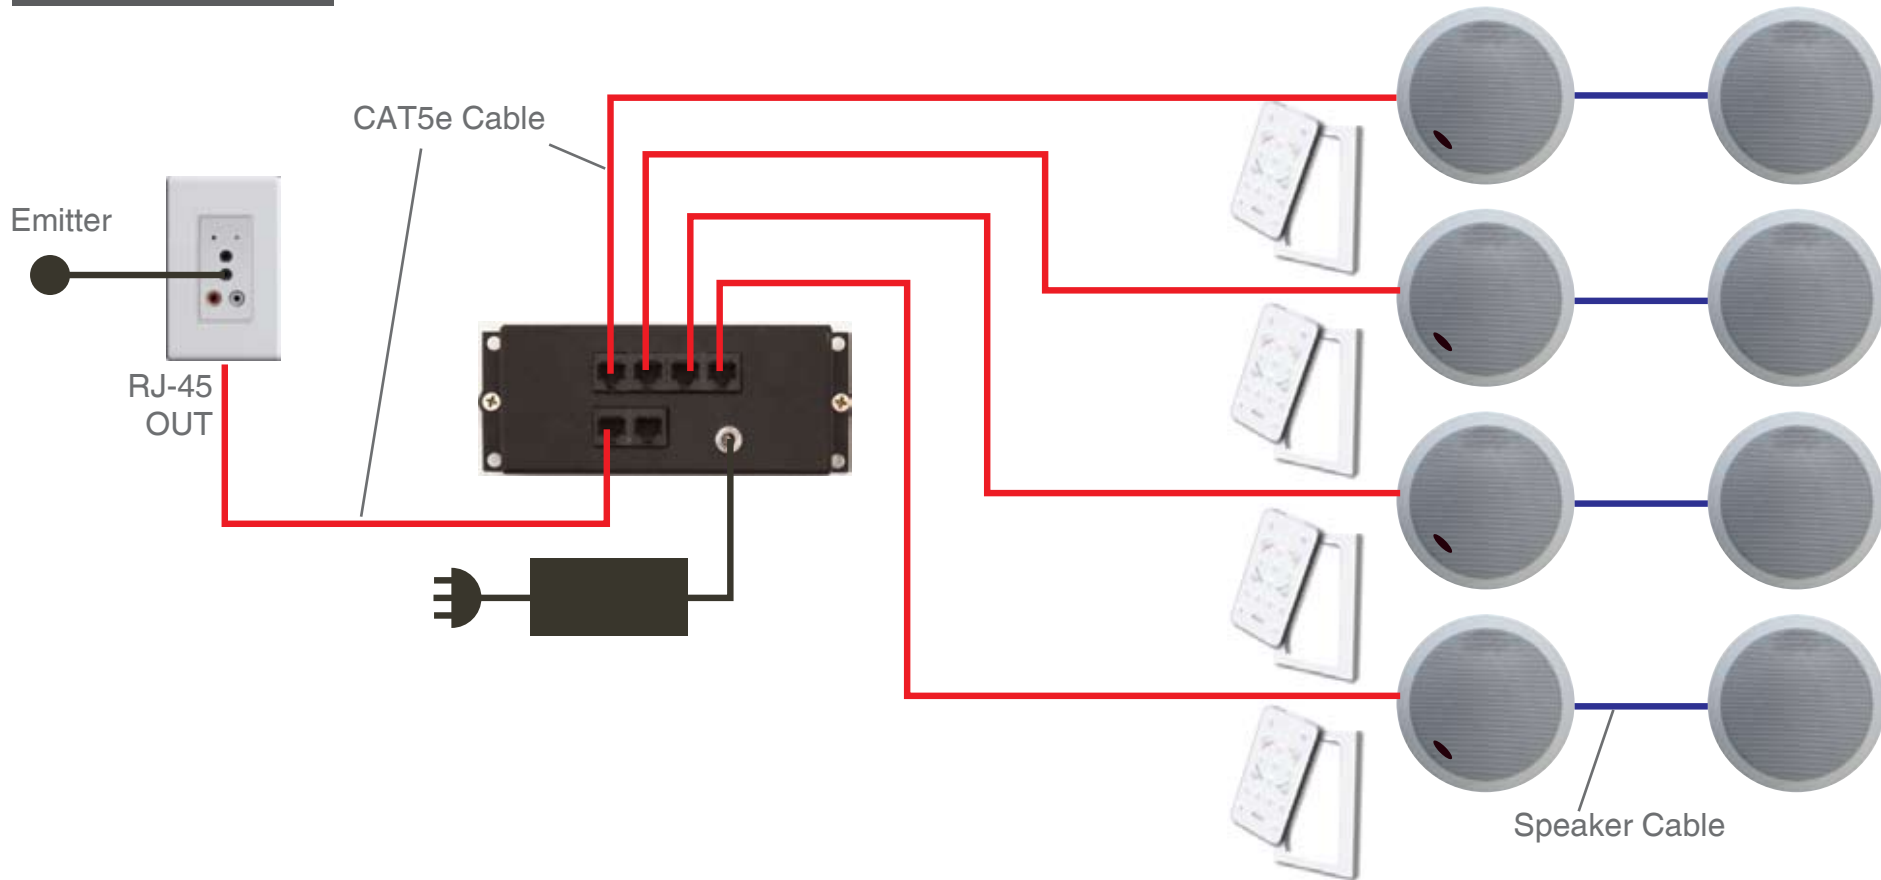

DPIR-4RJB/4DC6

Central Source, 4 Room Kit

Kit includes

- 1 x AB-301
- 1 x ABK-4RJ HUB
- 1 x APS-40 Power Supply
- 4 x ABD-C6 In-ceiling Speakers
- 4 x ABR-43 Learning Remote with Cradle
- 1 x IRE-110 IR Emitter