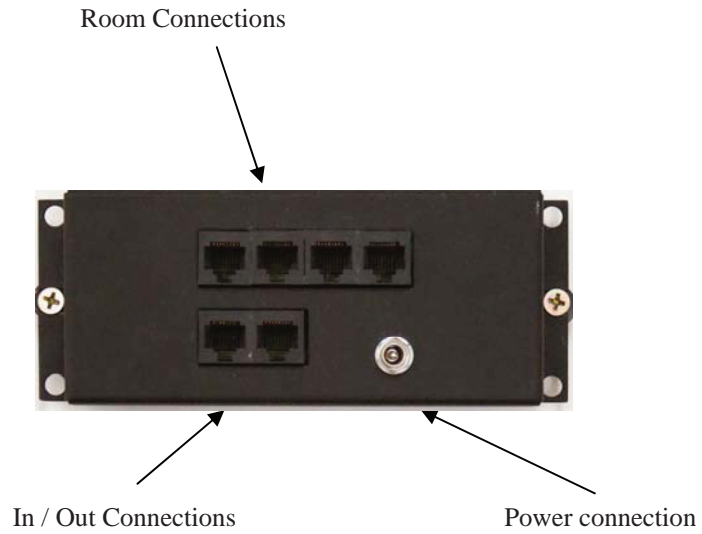

iA-4RJ/239

1 Source 2 Room 1 Zone

Kit Includes

- 1 x AB-313 In-wall iPod Dock
- 1 x ABK-4RJ HUB
- 1 x APS-40 Power Supply
- 2 x AB-39 In-wall amplified Volume Controls
- 2 x ABP-C6 In-ceiling Speakers
- 1 x iAR-43 On-wall remote (with iPod controls)