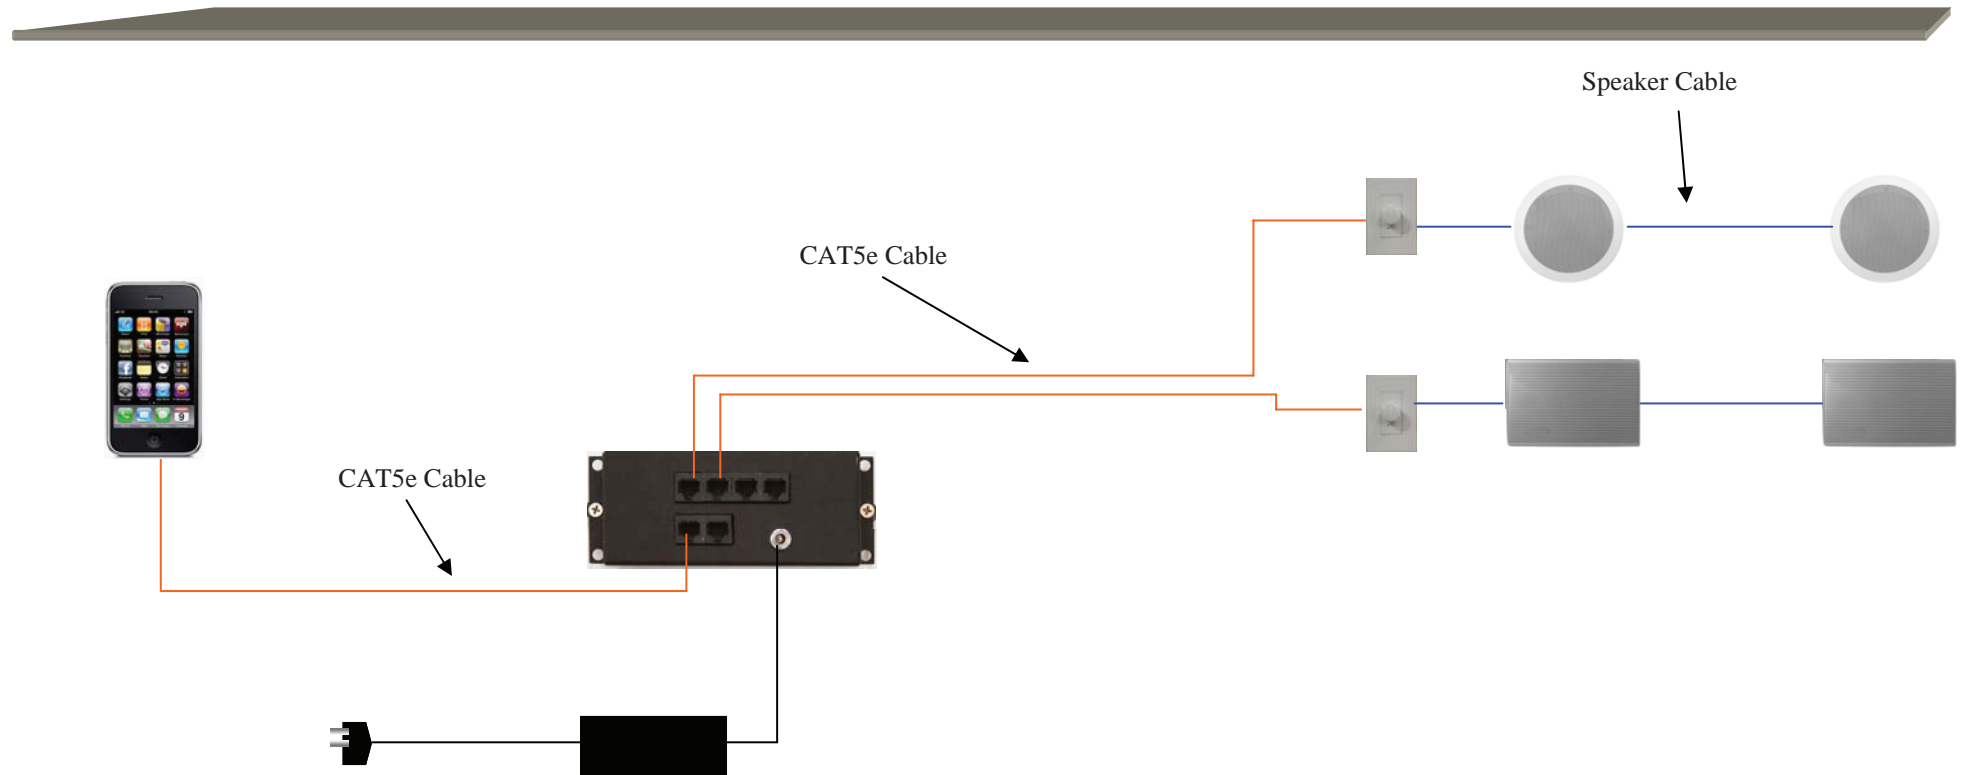

iA-4RJ/220-ALF

1 Source 2 Room 1 Zone

Kit Includes

- 1 x AB-313 In-wall iPod Dock
- 1 x ABK-4RJ HUB
- 1 x APS-40 Power Supply
- 2 x AB-20 In-wall amplified Volume Controls
- 1 x ABP-C6 In-ceiling Speakers
- 1 x ABP-W5 Outdoor on-wall speakers