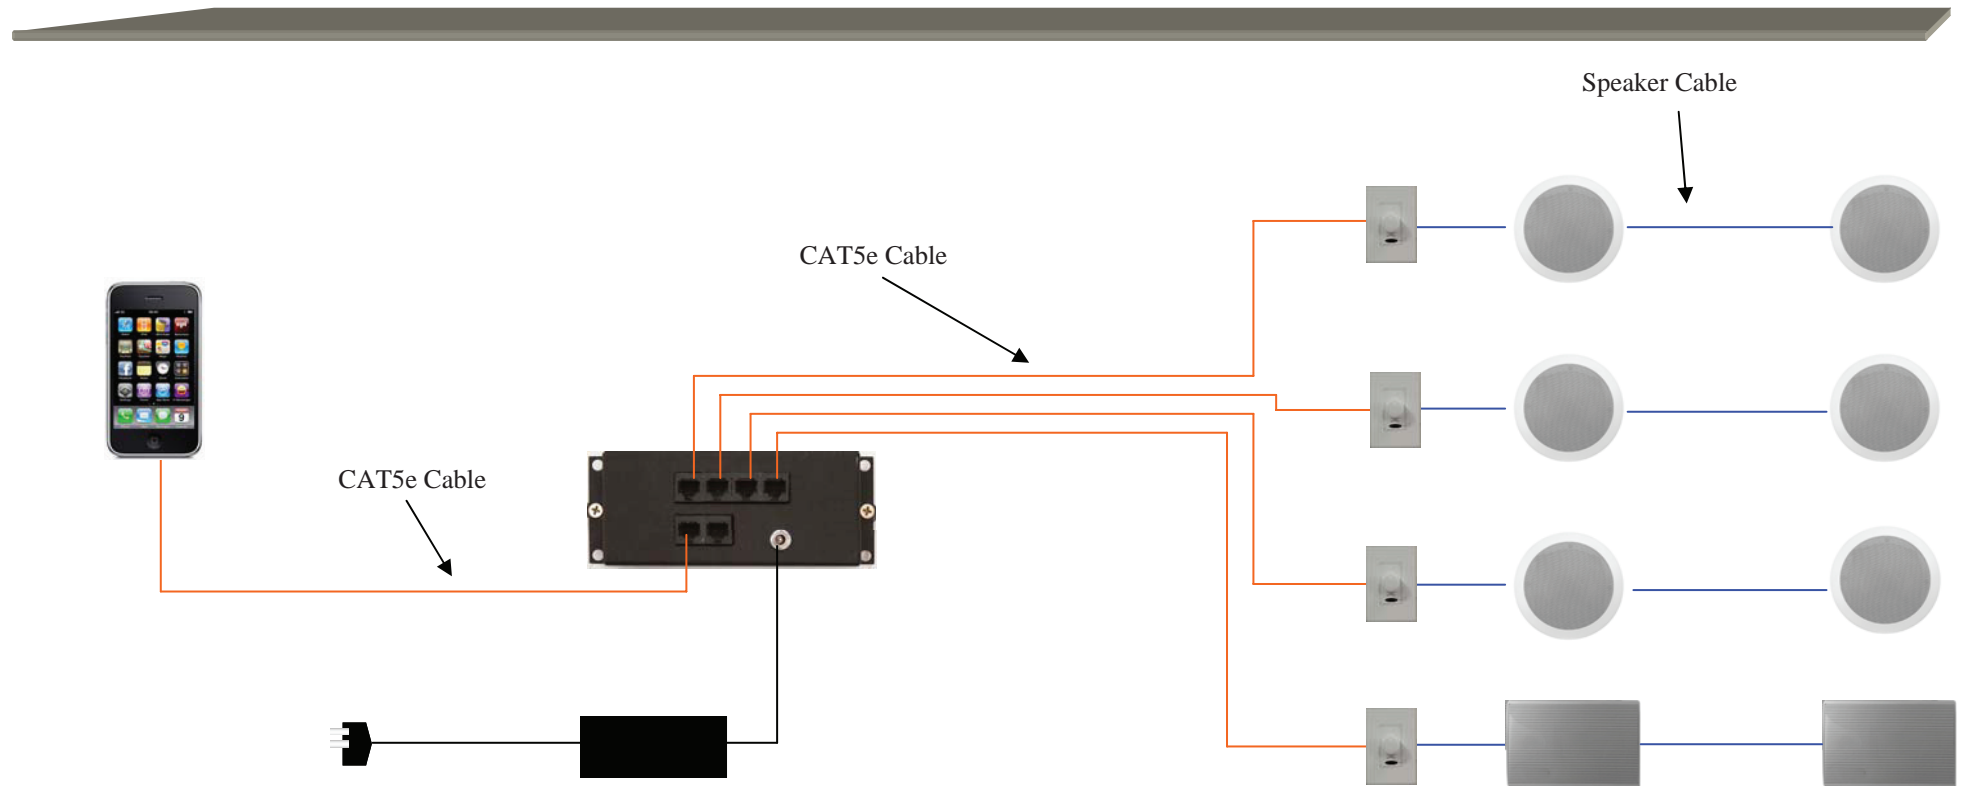

iA-4RJ/439-ALF

1 Source 4 Room 1 Zone

Kit Includes

- 1 x AB-313 In-wall iPod Dock
- 1 x ABK-4RJ HUB
- 1 x APS-40 Power Supply
- 4 x AB-39 In-wall Amplified Volume Controls
- 3 x ABP-C6 In-ceiling Speakers
- 1 x ABP-W5 Outdoor on-wall Speakers
- 1 x iAR-43 On-wall remote (with iPod controls)