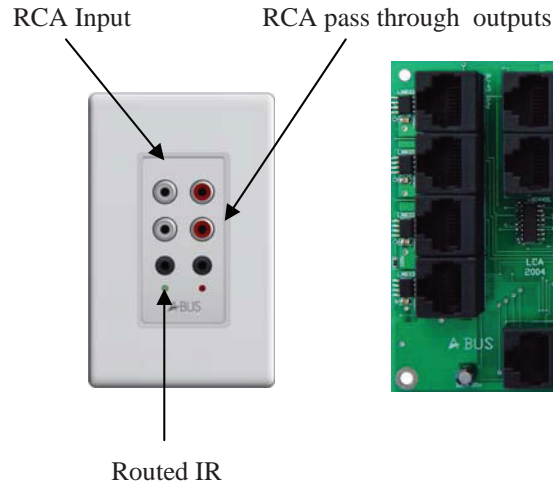

iA-84/845-ALF

iPod + 3 Source 4 Room 1 Zone

Kit Includes

- 1 x AB-313 In-wall iPod Dock
- 1 x ABX-84 HUB
- 3 x AB-75 Local Source Module
- 2 x APS-40 Power Supply
- 8 x AB-45 In-wall AVC
- 7 x ABP-C6 6" In-ceiling Speaker
- 1 x ABP-W5 5" Outdoor on-wall Speakers
- 1 x iAR-43 On-wall remote (with iPod controls)