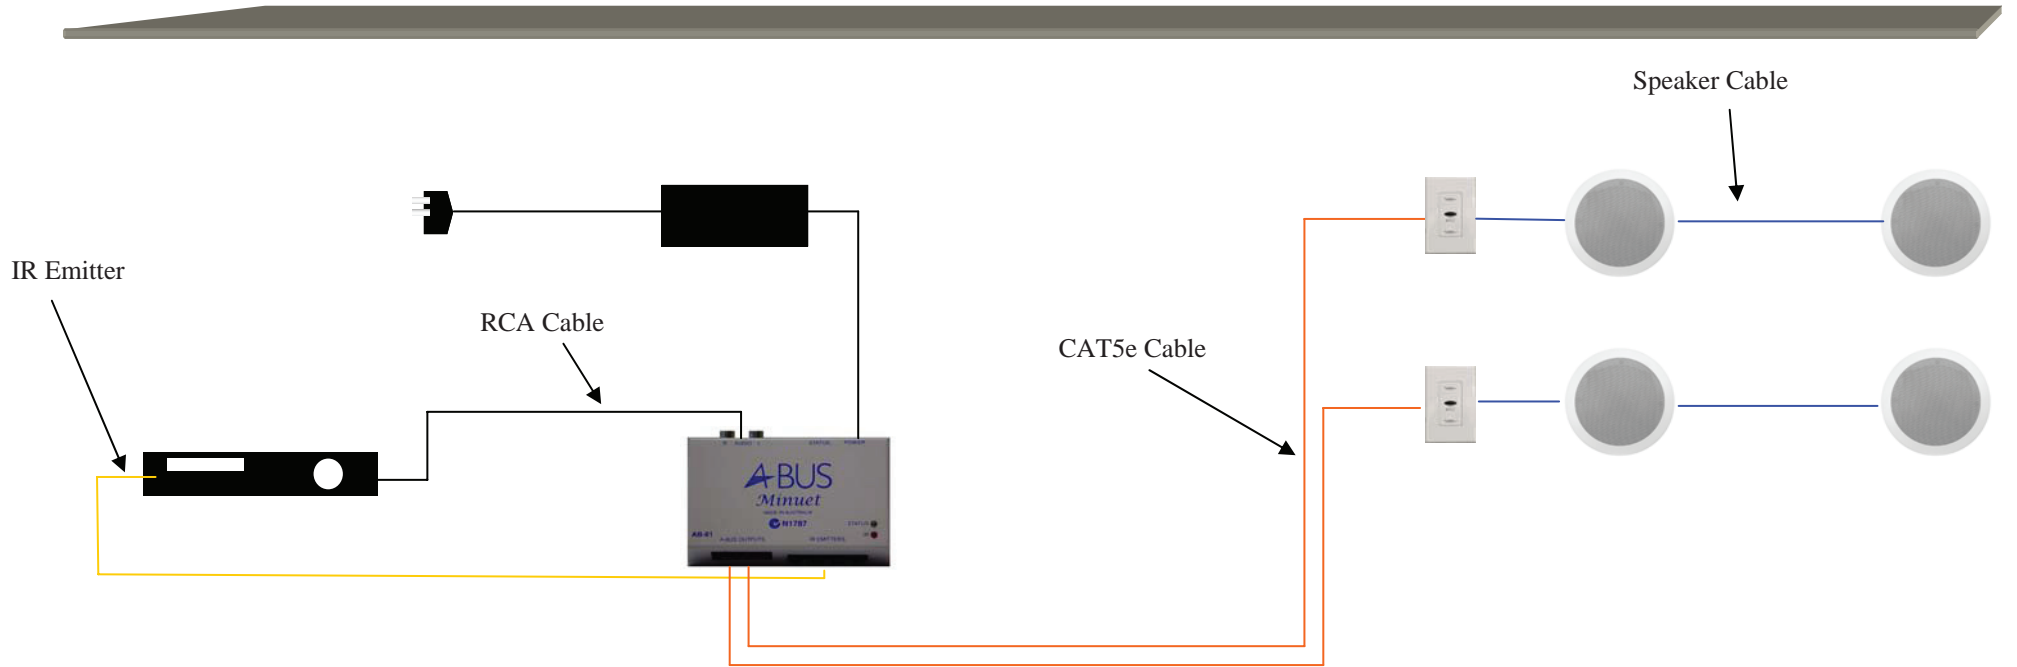

AB-61/243

1 Source 2 Room 1 Zone

Kit Includes

- 1 x AB-61 HUB
- 1 x APS-40 Power Supply
- 2 x AB-43 In-wall Amplified Volume Control
- 2 x ABP-C6 In-ceiling Speakers
- 2 x ABR-40 Credit card remote
- 1 x IRE-110 IR Emitters