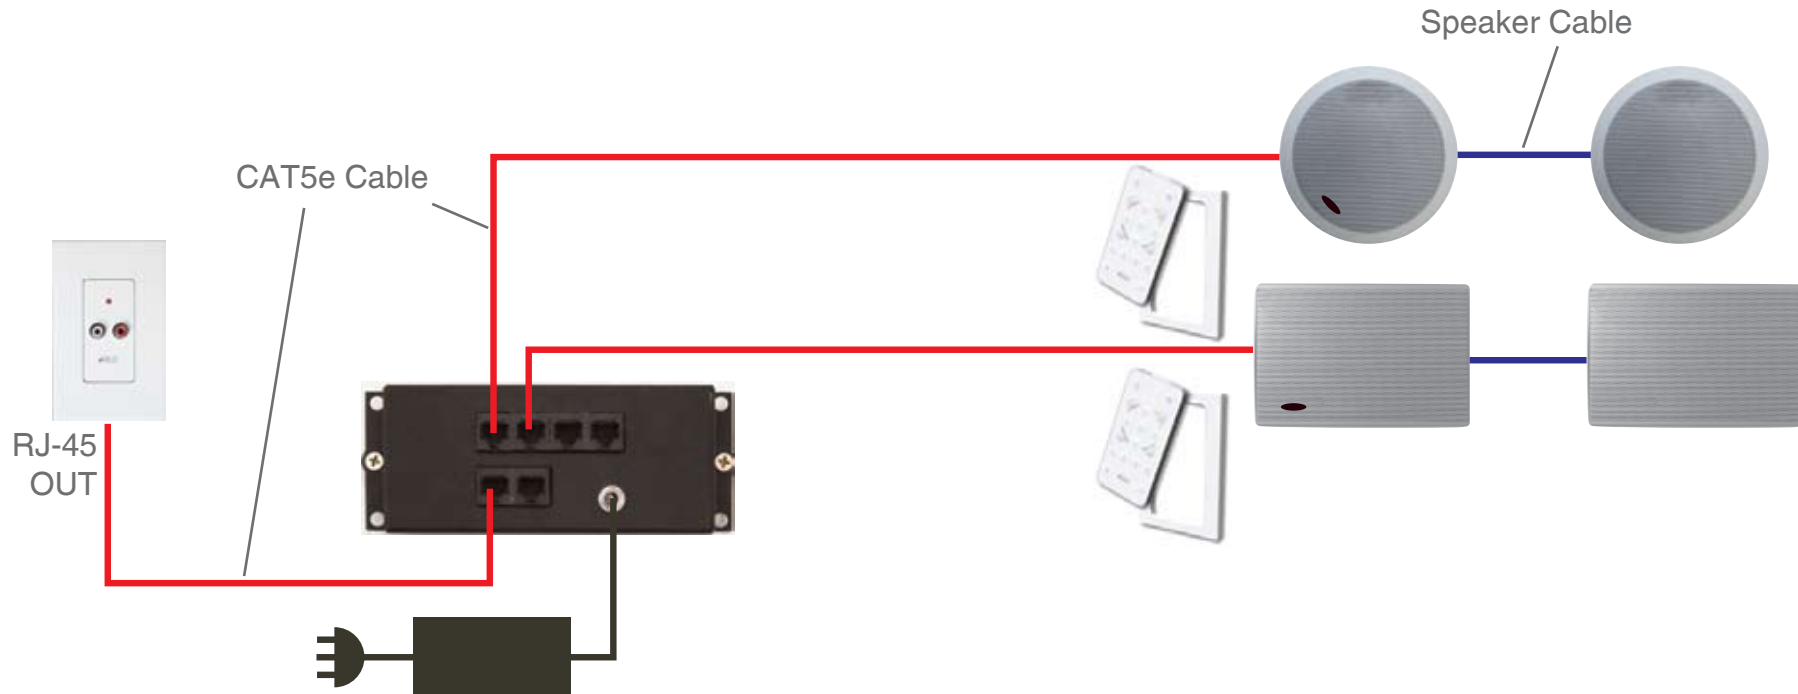

DP-4RJB/2DC6-ALF

Central Source, 2 Room Kit

Kit includes

- 1 x AB-70
- 1 x ABK-4RJ HUB
- 1 x APS-40 Power Supply
- 2 x ABR-43 Learning Remote with Cradle
- 1 x ABD-C6 In-ceiling Speakers
- 1 x ABD-W5 Outdoor On-wall Speakers