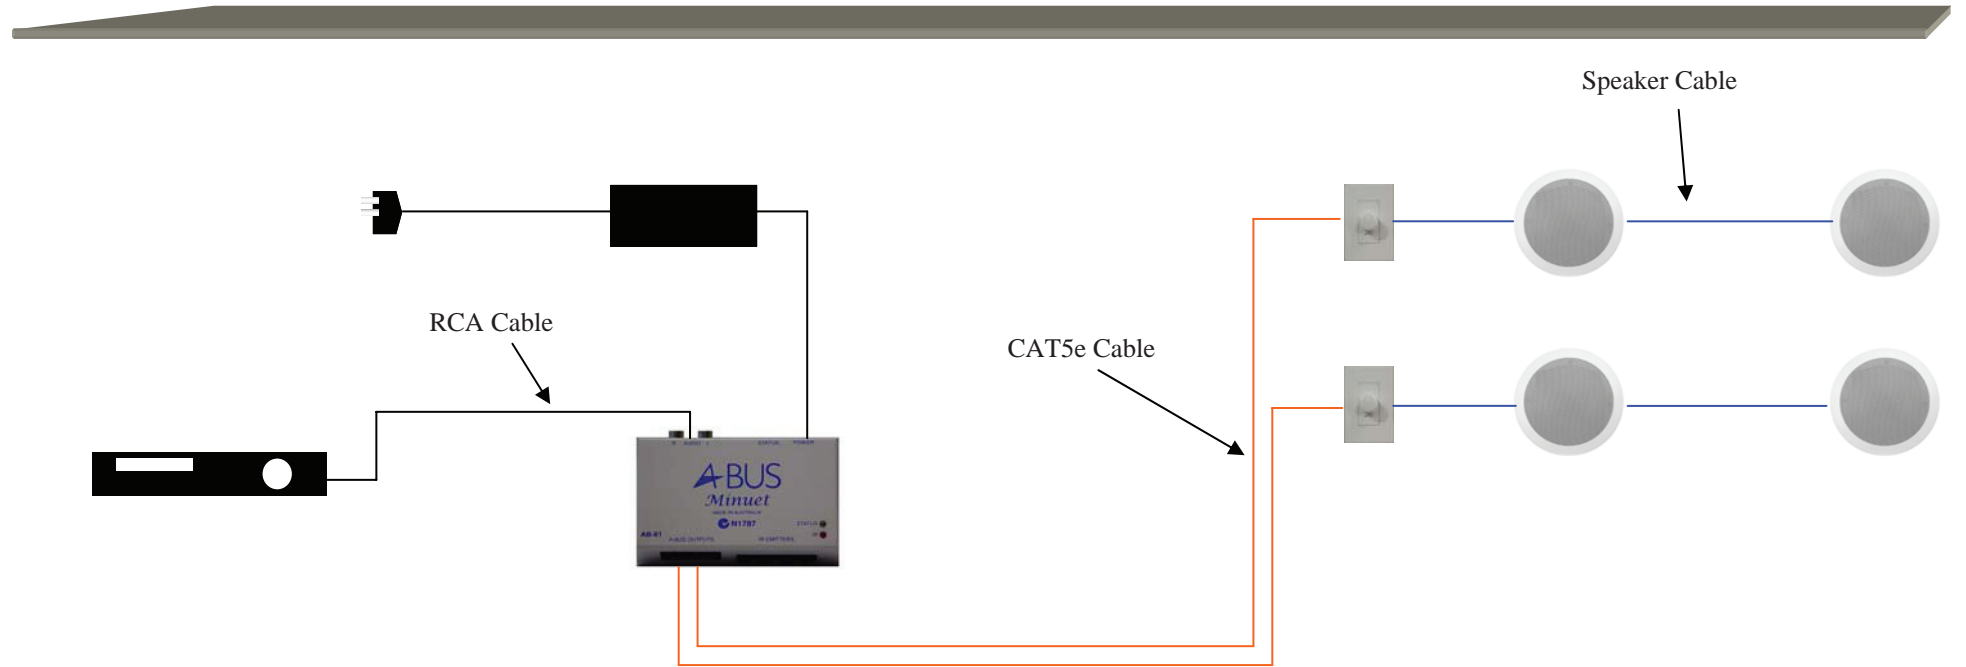

AB-61/2208

1 Source 2 Room 1 Zone

Kit Includes

- 1 x AB-61 HUB
- 1 x APS-40 Power Supply
- 2 x AB-20 In-wall Amplified Volume Control
- 2 x CP-8 8" In-ceiling Speakers