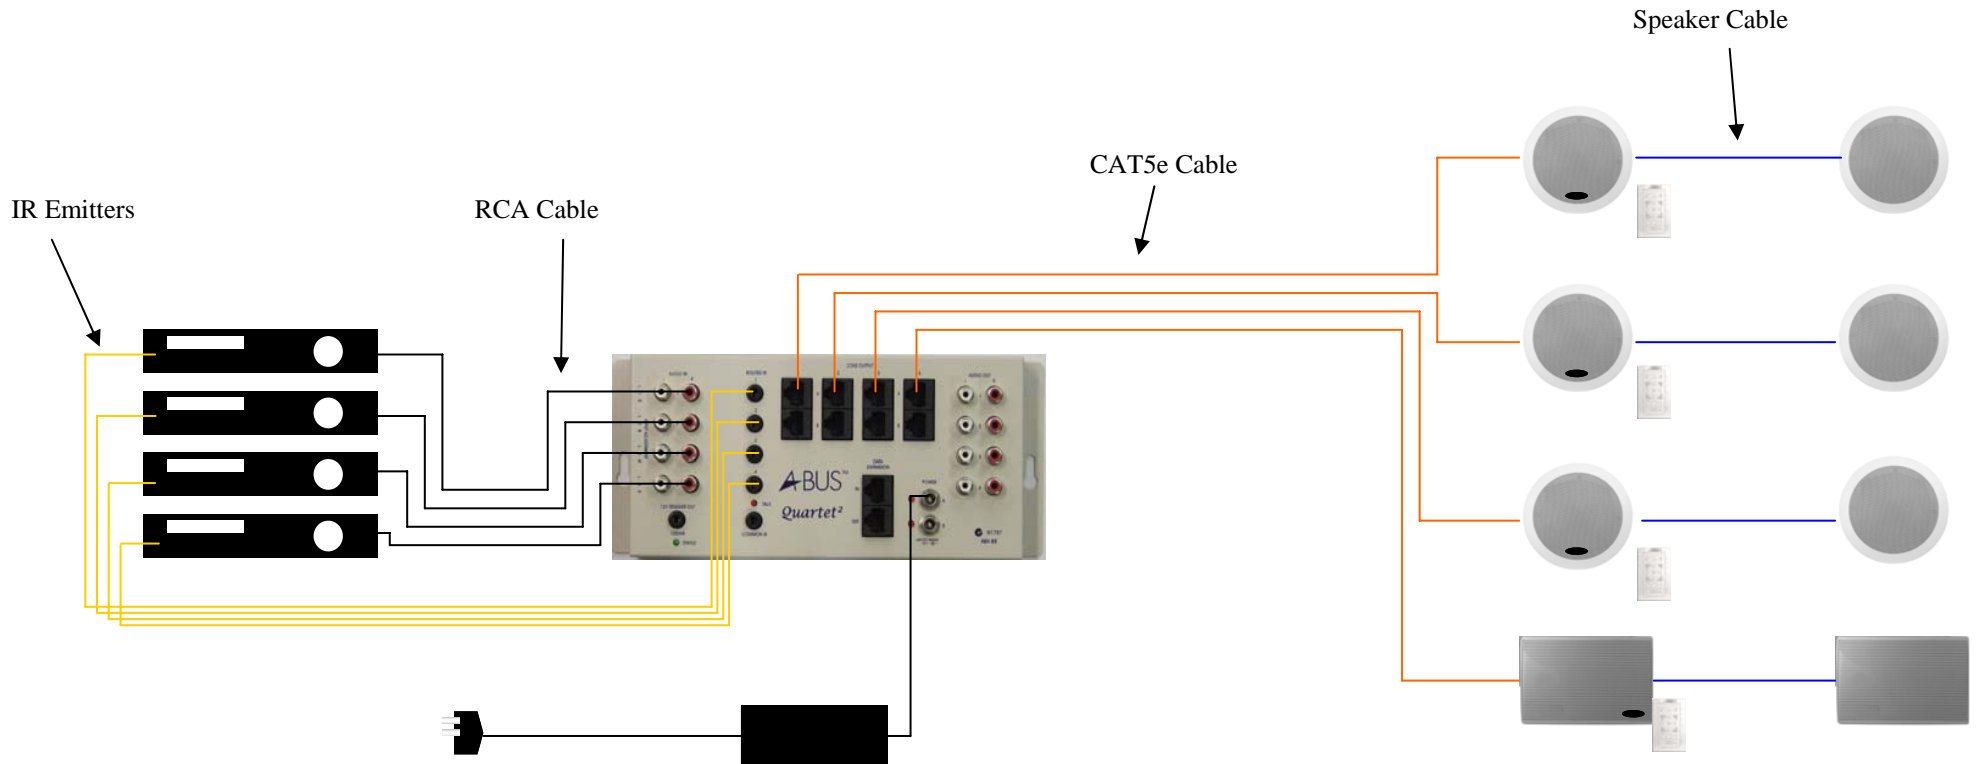

ABX-88/DC6-ALF

4 Source 4 Room 4 Zone

Kit Includes

- 1 x ABX-88 HUB
- 1 x APS-40 Power Supply
- 3 x ABD-C6 Direct In-ceiling Speakers
- 1 x ABD-W5 Outdoor on-wall Speaker
- 4 x ABR-43 On-wall Remotes
- 4 x IRE-110 IR Emitters