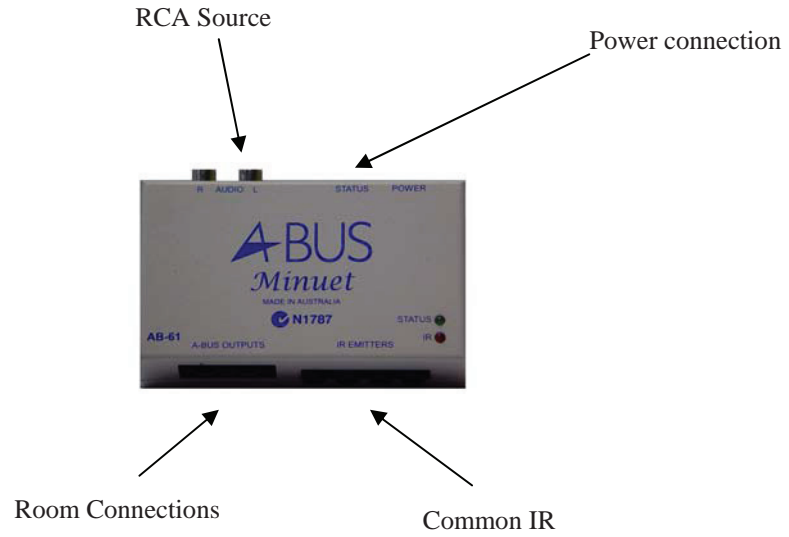

AB-61/243

1 Source 2 Room 1 Zone

Kit Includes

- 1 x AB-61 HUB
- 1 x APS-40 Power Supply
- 2 x AB-43 In-wall Amplified Volume Control
- 2 x ABP-C6 In-ceiling Speakers
- 2 x ABR-40 Credit card remote
- 1 x IRE-110 IR Emitters