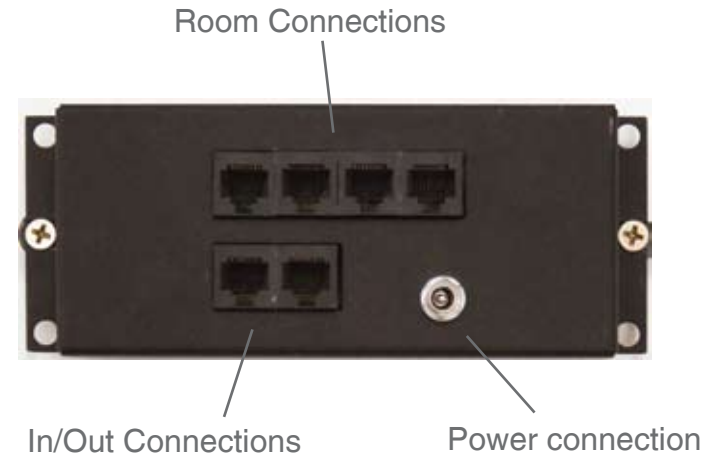

DP-4RJB/2DC6

Central Source, 2 Room Kit

Kit includes

- 1 x AB-70
- 1 x ABK-4RJ HUB
- 1 x APS-40 Power Supply
- 2 x ABR-43 Learning Remote with Cradle
- 2 x ABD-C6 In-ceiling Speakers