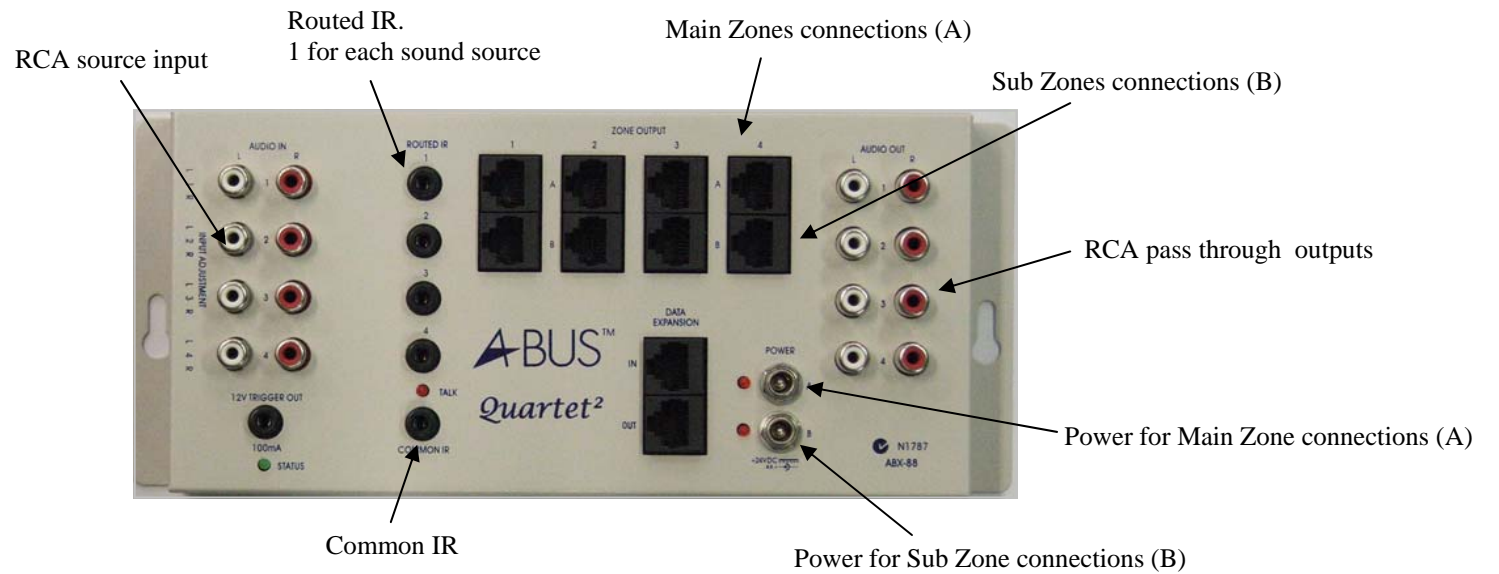

ABX-88/DC6-ALF

4 Source 4 Room 4 Zone

Kit Includes

- 1 x ABX-88 HUB
- 1 x APS-40 Power Supply
- 3 x ABD-C6 Direct In-ceiling Speakers
- 1 x ABD-W5 Outdoor on-wall Speaker
- 4 x ABR-43 On-wall Remotes
- 4 x IRE-110 IR Emitters