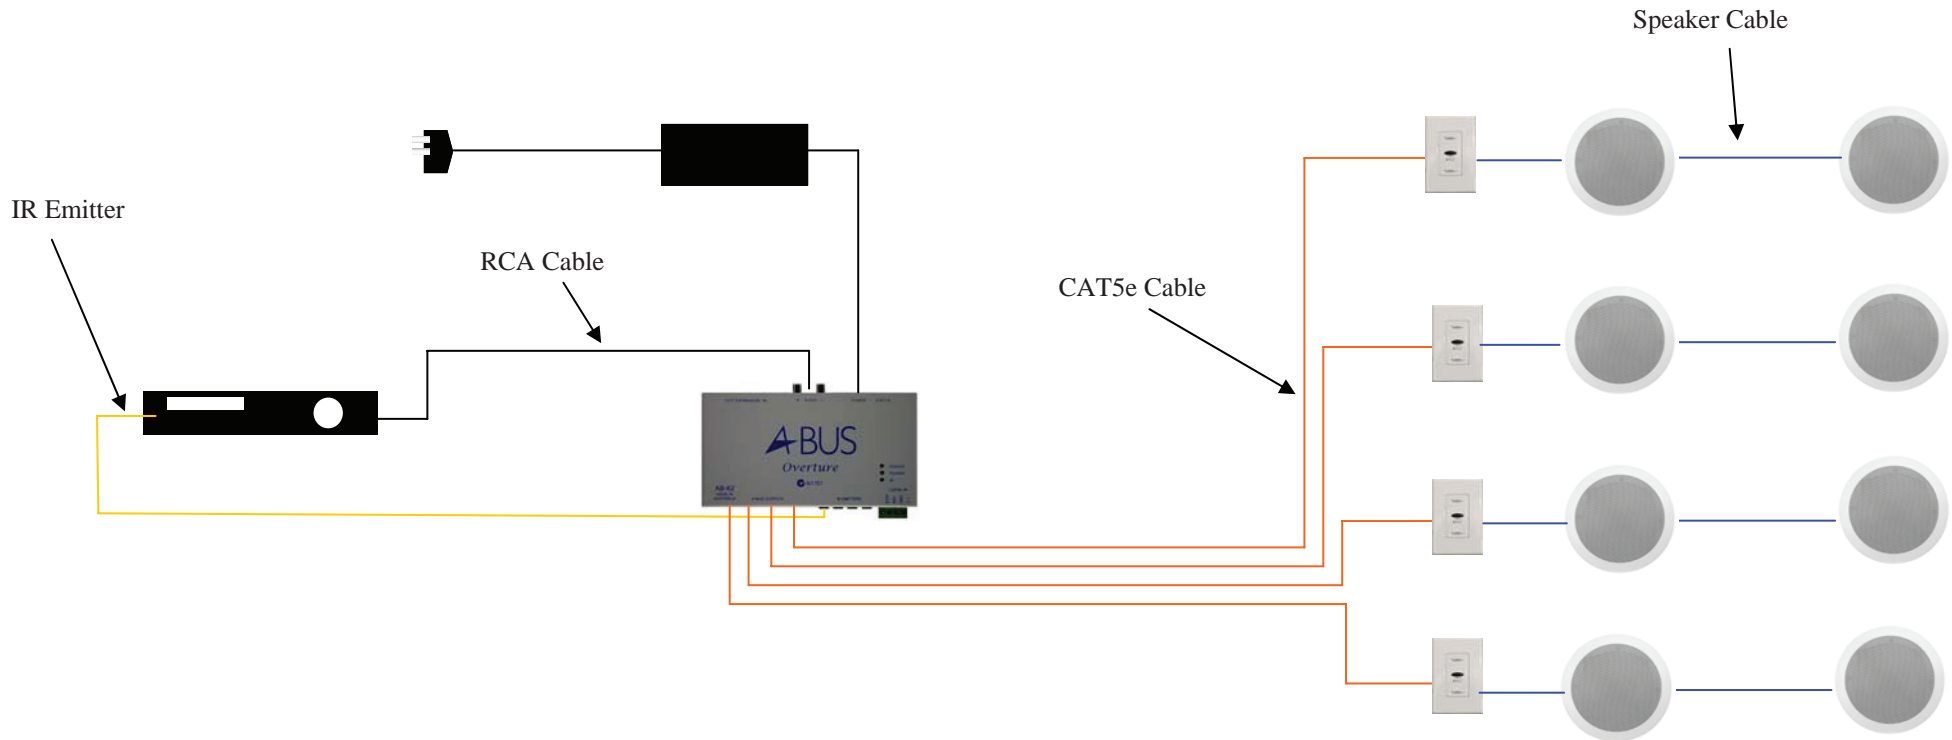

AB-62/443

1 Source 4 Room 1 Zone

Kit Includes

- 1 x AB-62 HUB
- 1 x APS-40 Power Supply
- 4 x AB-43 In-wall Amplified Volume Control
- 4 x ABP-C6 In-ceiling Speakers
- 1 x IRE-110 IR Emitters