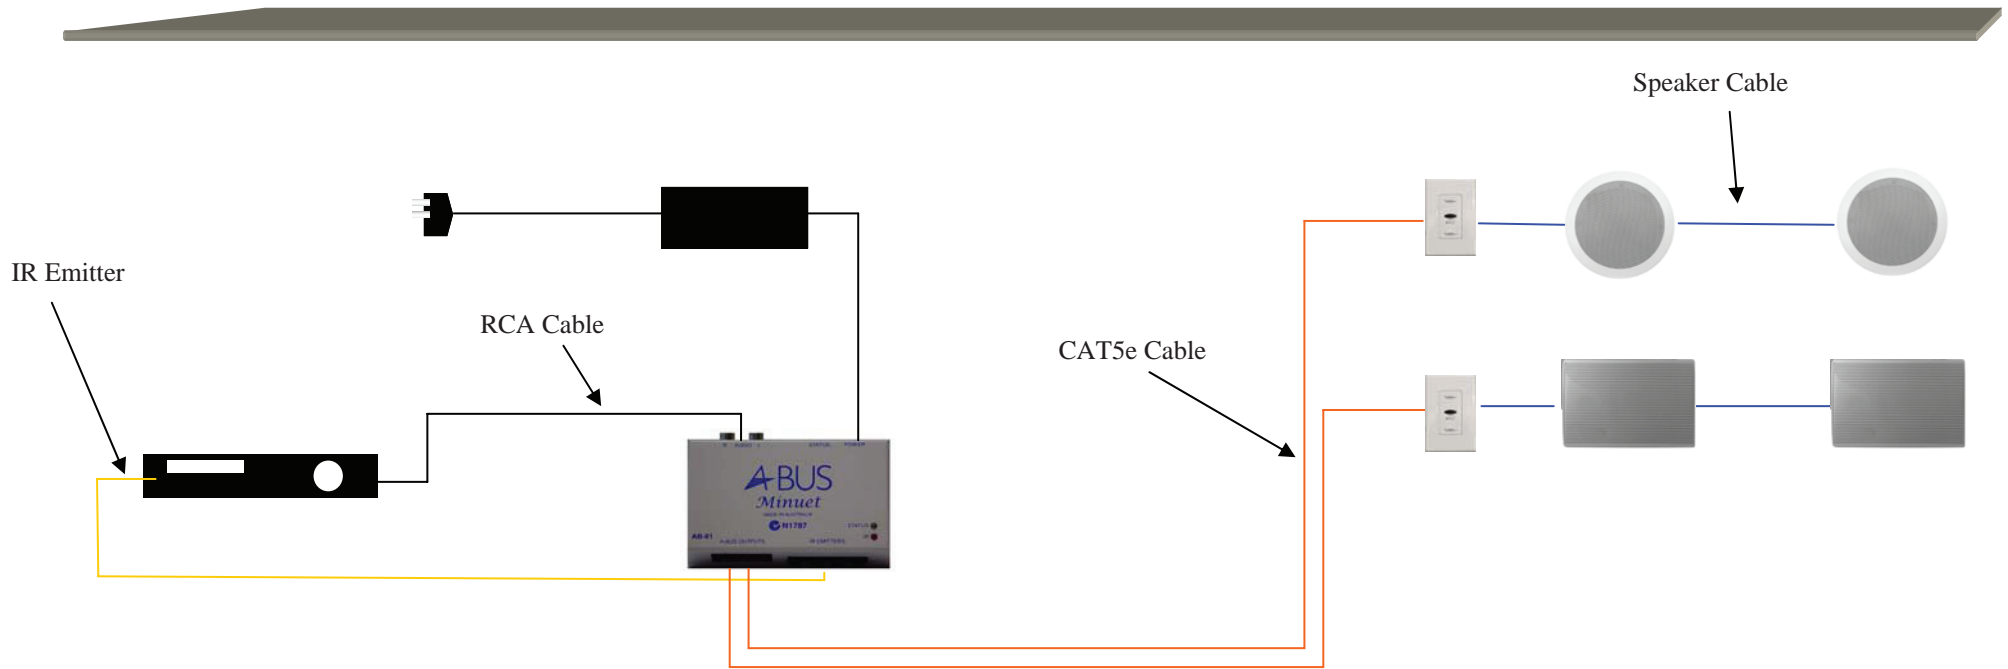

AB-61/243-ALF

1 Source 2 Room 1 Zone

Kit Includes

- 1 x AB-61 HUB
- 1 x APS-40 Power Supply
- 2 x AB-43 In-wall Amplified Volume Control
- 1 x ABP-C6 In-ceiling Speakers
- 1 x ABP-W5 Outdoor on-wall Speakers
- 2 x ABR-40 Credit card remote
- 1 x IRE-110 IR Emitters