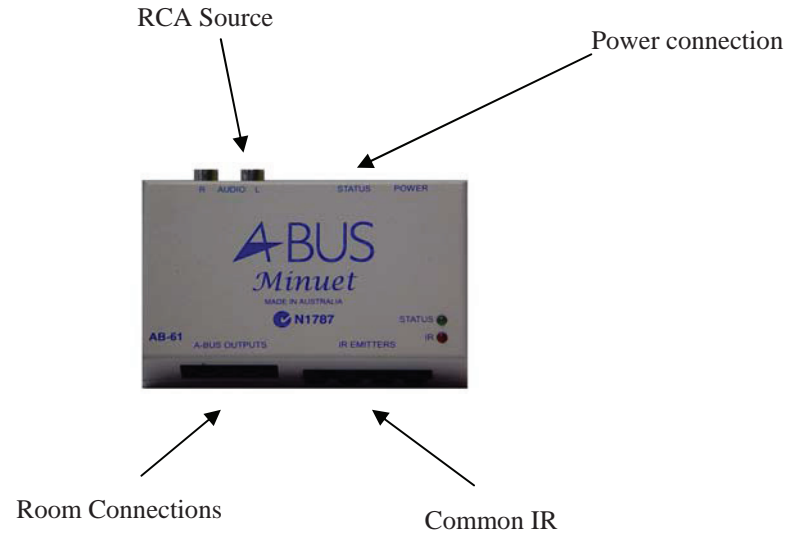

AB-61/2438

1 Source 2 Room 1 Zone

Kit Includes

- 1 x AB-61 HUB
- 1 x APS-40 Power Supply
- 2 x AB-43 In-wall Amplified Volume Control
- 2 x CP-8 8' In-ceiling Speakers
- 2 x ABR-40 Credit card remote
- 1 x IRE-110 IR Emitters