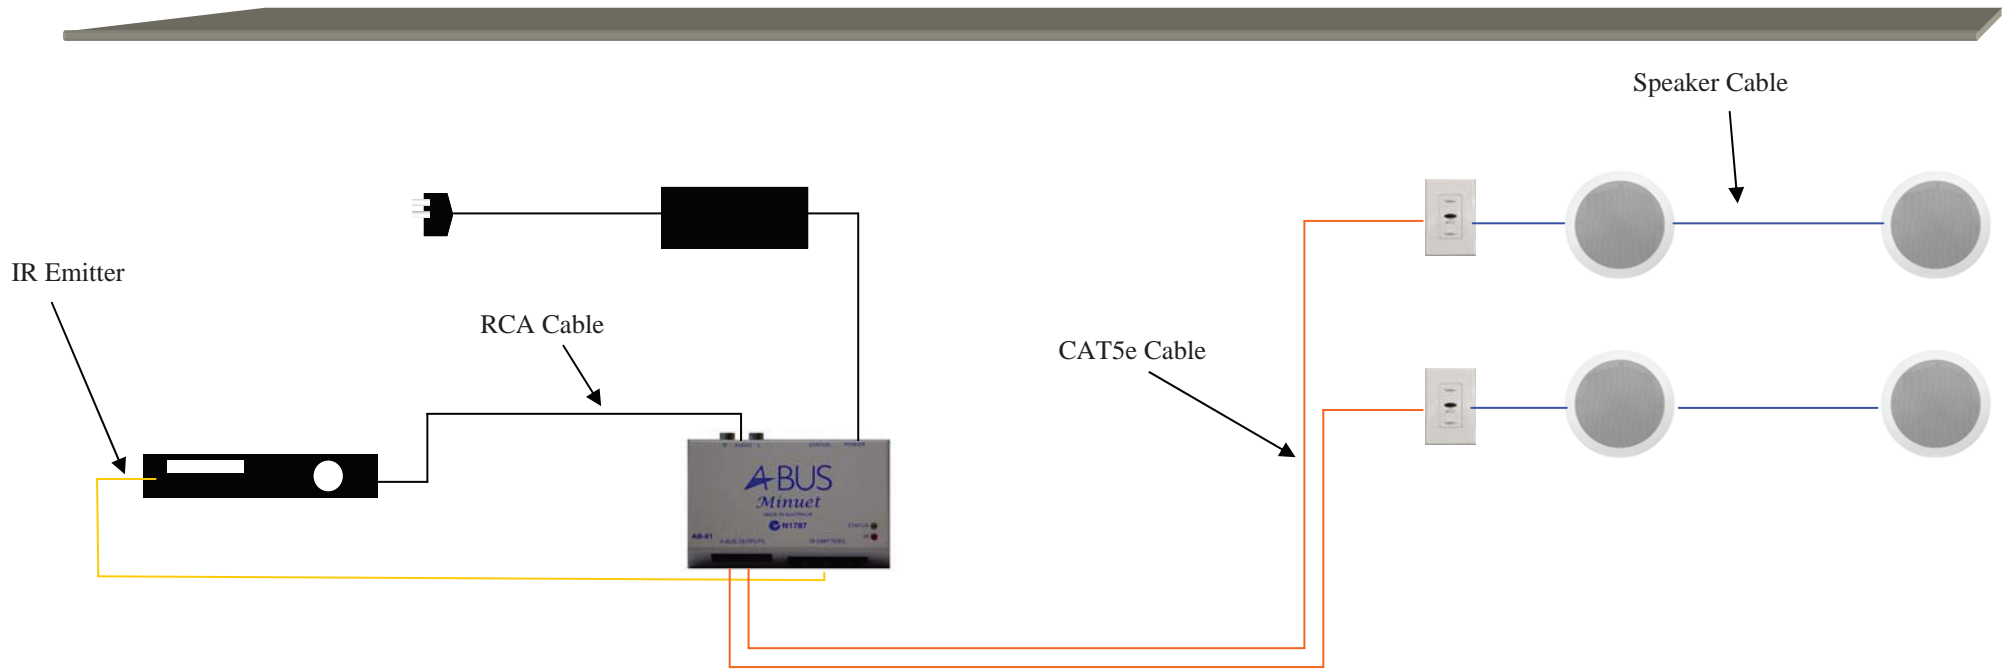

AB-61/2438

1 Source 2 Room 1 Zone

Kit Includes

- 1 x AB-61 HUB
- 1 x APS-40 Power Supply
- 2 x AB-43 In-wall Amplified Volume Control
- 2 x CP-8 8' In-ceiling Speakers
- 2 x ABR-40 Credit card remote
- 1 x IRE-110 IR Emitters