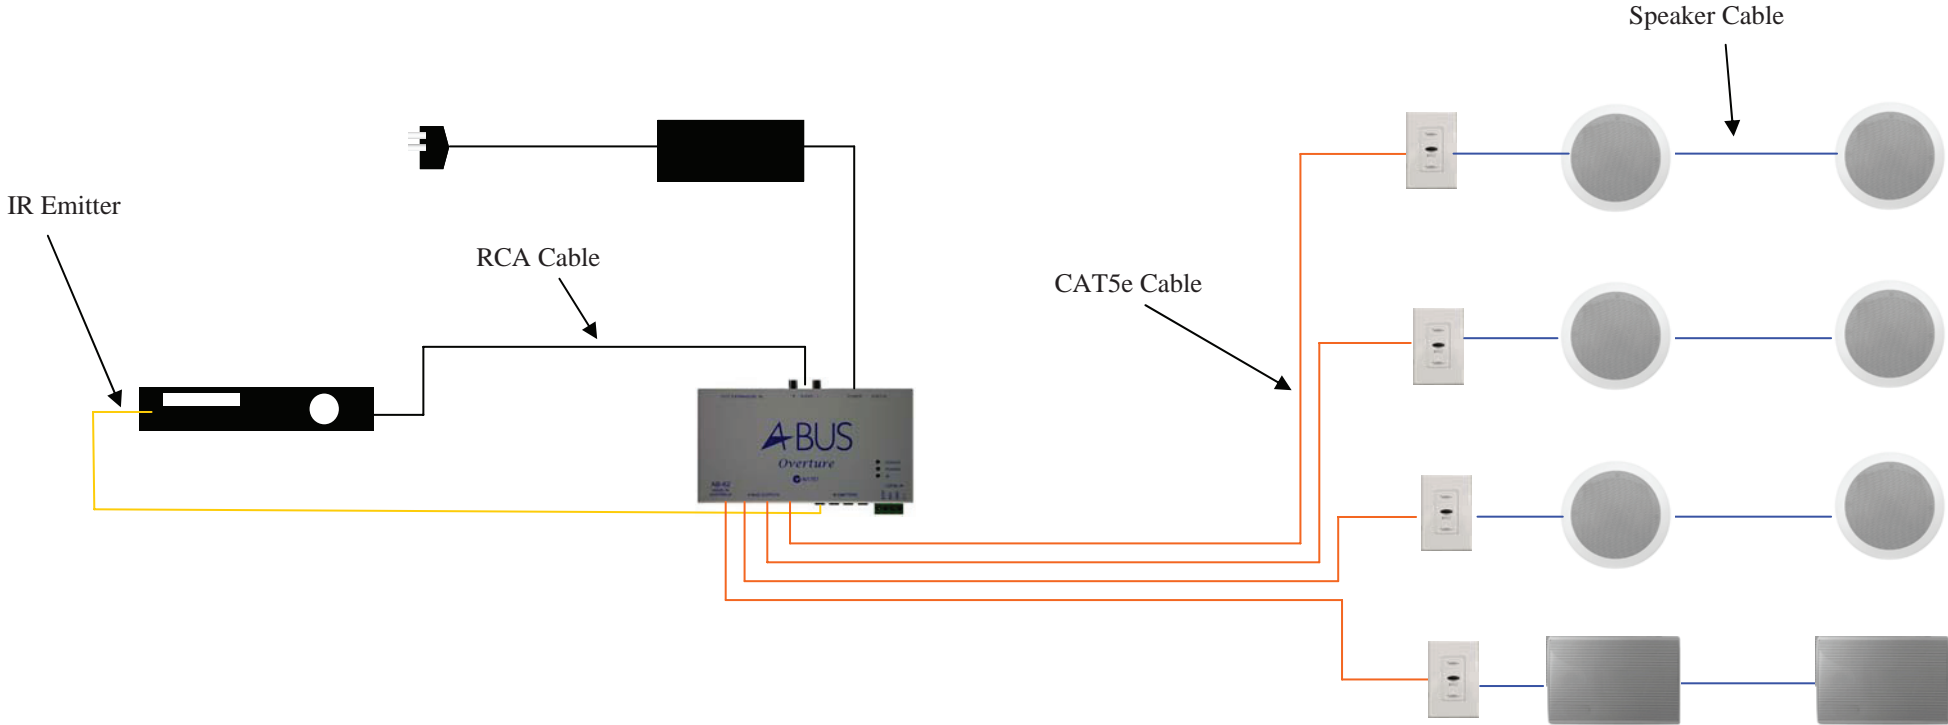

AB-62/443-ALF

1 Source 4 Room 1 Zone

Kit Includes

- 1 x AB-62 HUB
- 1 x APS-40 Power Supply
- 4 x AB-43 In-wall Amplified Volume Control
- 3 x ABP-C6 In-ceiling Speakers
- 1 x ABP-W5 Outdoor on-wall Speaker
- 1 x IRE-110 IR Emitters