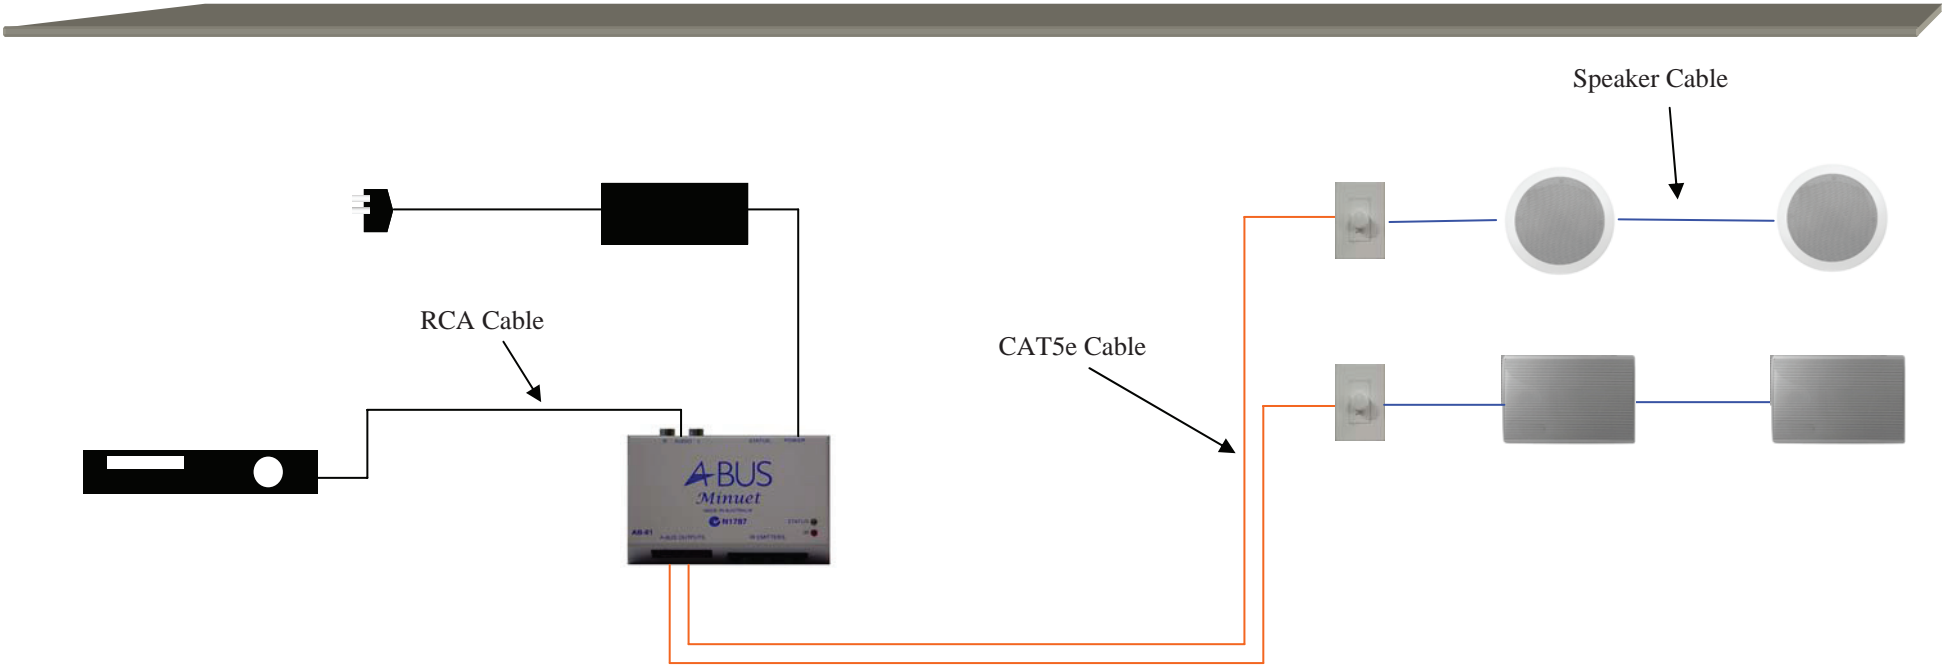

AB-61/220-ALF

1 Source 2 Room 1 Zone

Kit Includes

- 1 x AB-61 HUB
- 1 x APS-40 Power Supply
- 2 x AB-20 In-wall Amplified Volume Control
- 1 x ABP-C6 In-ceiling Speakers
- 1 x ABP-W5 Outdoor on-wall Speakers