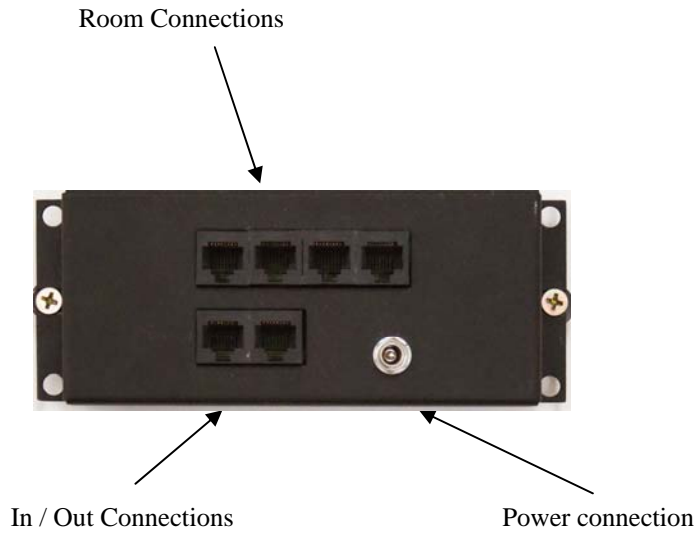

iA-4RJ/2DC6-ALF

1 Source 2 Room 1 Zone

Kit Includes

- 1 x AB-313 In-wall iPod Dock
- 1 x ABK-4RJ HUB
- 1 x APS-40 Power Supply
- 1 x ABD-C6 Direct in-ceiling Speakers
- 1 x ABD-W5 Outdoor on-wall Speakers
- 2 x iAR-43 On-wall remote (with iPod controls)