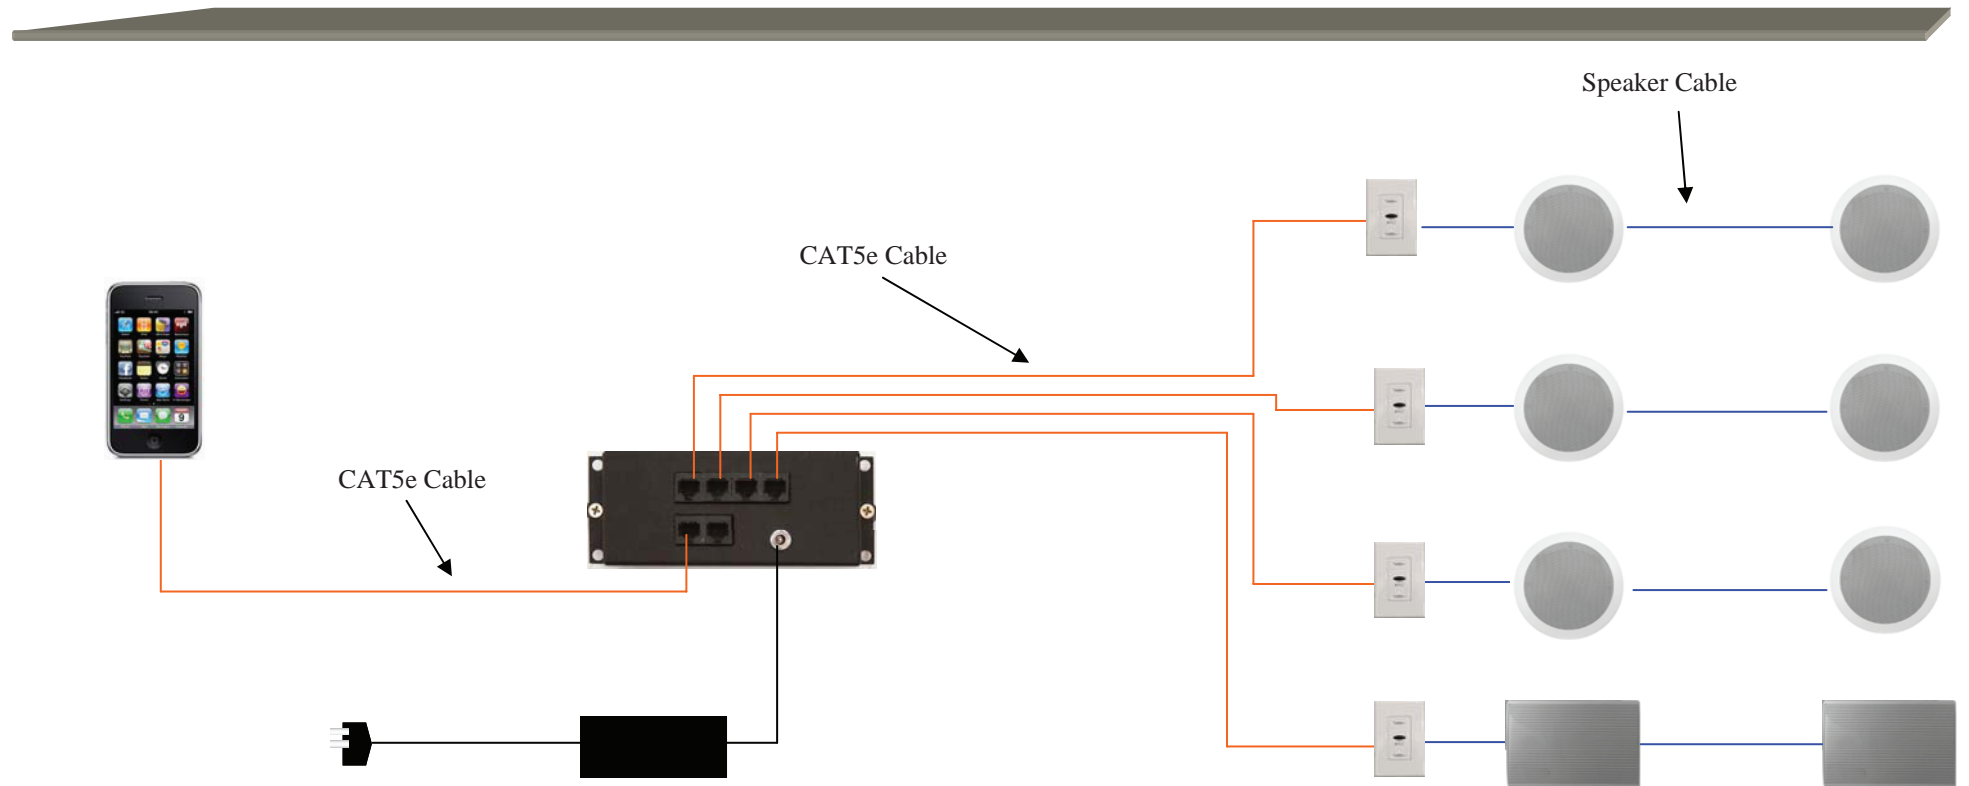

iA-4RJ/443-ALF

1 Source 4 Room 1 Zone

Kit Includes

- 1 x AB-313 In-wall iPod Dock
- 1 x ABK-4RJ HUB
- 1 x APS-40 Power Supply
- 4 x AB-43 In-wall Amplified Volume Controls
- 3 x ABP-C6 In-ceiling Speakers
- 1 x ABP-W5 Outdoor on-wall Speakers
- 4 x ABR-40 Credit card remote
- 1 x iAR-43 On-wall remote (with iPod controls)