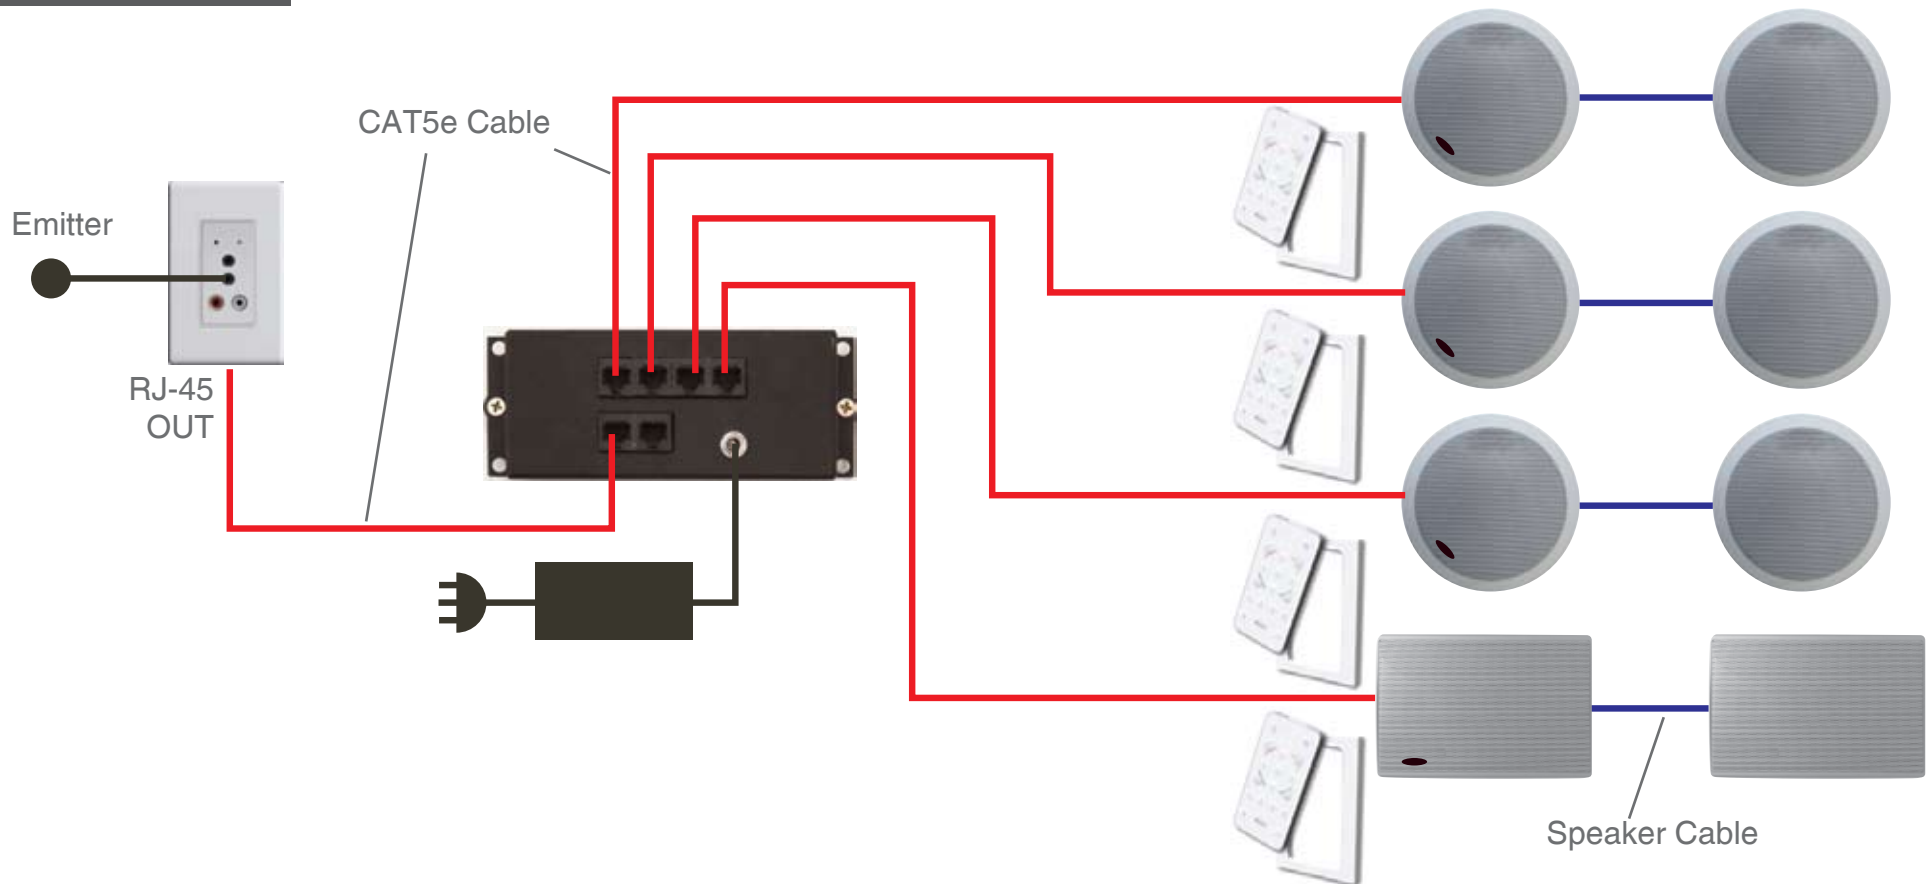

DPIR-4RJB/4DC6-ALF

Central Source, 4 Room Kit

Kit includes

- 1 x AB-301
- 1 x ABK-4RJ HUB
- 1 x APS-40 Power Supply
- 3 x ABD-C6 In-ceiling Speakers
- 1 x ABD-W5 Outdoor On-wall Speakers
- 4 x ABR-43 Learning Remote with Cradle
- 1 x IRE-110 IR Emitter