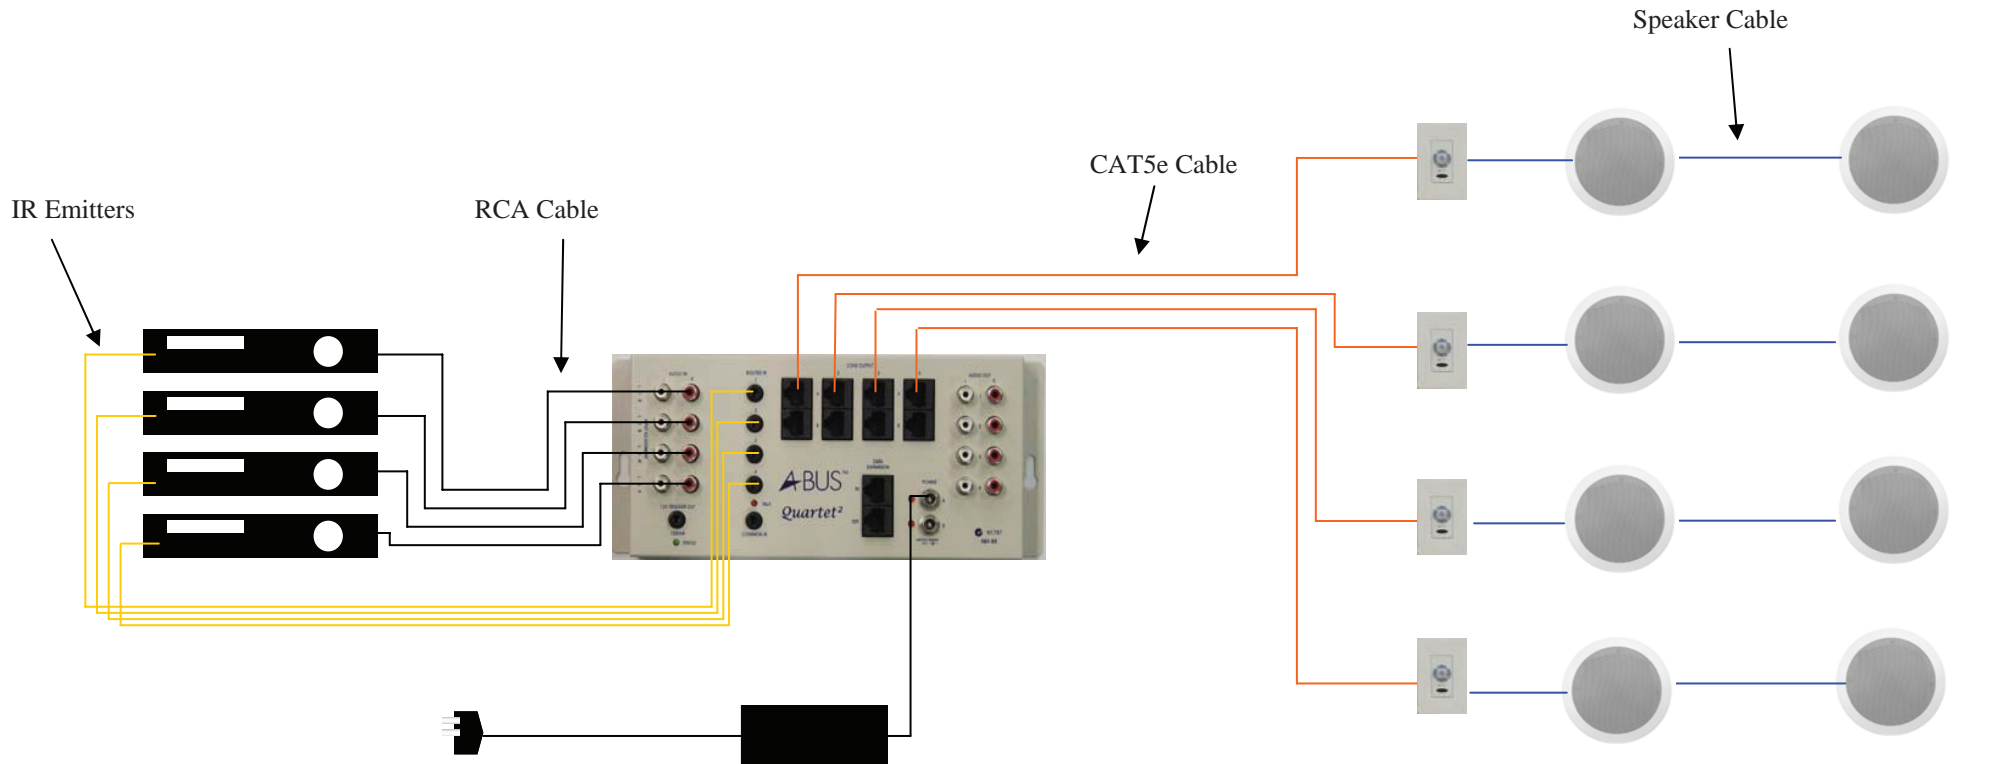

ABX-88/445

4 Source 4 Room 4 Zone

Kit Includes

- 1 x ABX-88 HUB
- 1 x APS-40 Power Supply
- 4 x AB-45 In-wall Amplified Volume Control
- 4 x ABP-C6 In-ceiling Speakers
- 4 x ABR-40 Credit Card Remote
- 1 x ABR-43 On-wall Remote
- 4 x IRE-110 IR Emitters