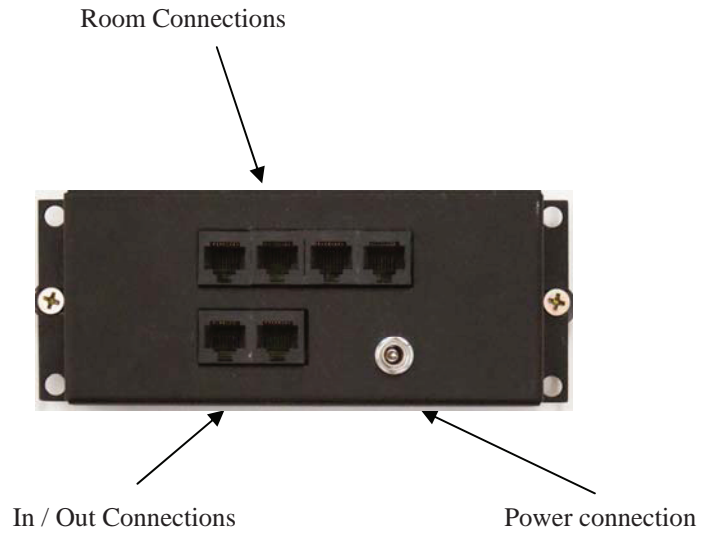

iA-4RJ/439

1 Source 4 Room 1 Zone

Kit Includes

- 1 x AB-313 In-wall iPod Dock
- 1 x ABK-4RJ HUB
- 1 x APS-40 Power Supply
- 4 x AB-39 In-wall Amplified Volume Controls
- 4 x ABP-C6 In-ceiling Speakers
- 1 x iAR-43 On-wall remote (with iPod controls)