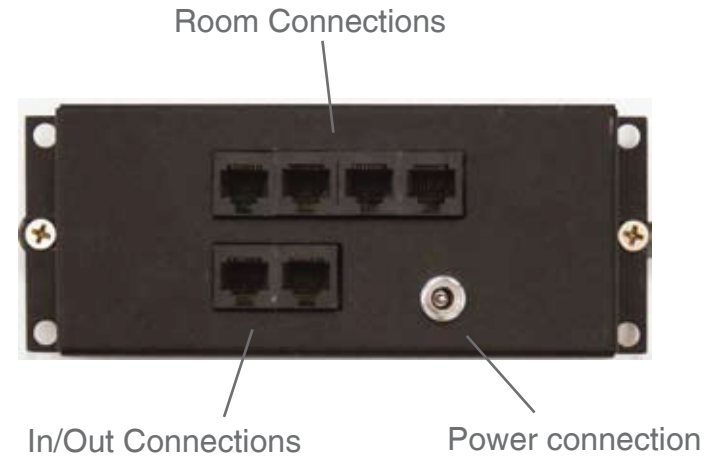

DP-4RJB/443-ALF

Central Source, 4 Room Kit

Kit includes

- 1 x AB-70
- 1 x ABK-4RJ HUB
- 1 x APS-40 Power Supply
- 4 x AB-43 In-wall amplified Volume Controls
- 3 x ABP-C6 In-ceiling Speakers
- 1 x ABP-W5 Outdoor On-wall Speakers