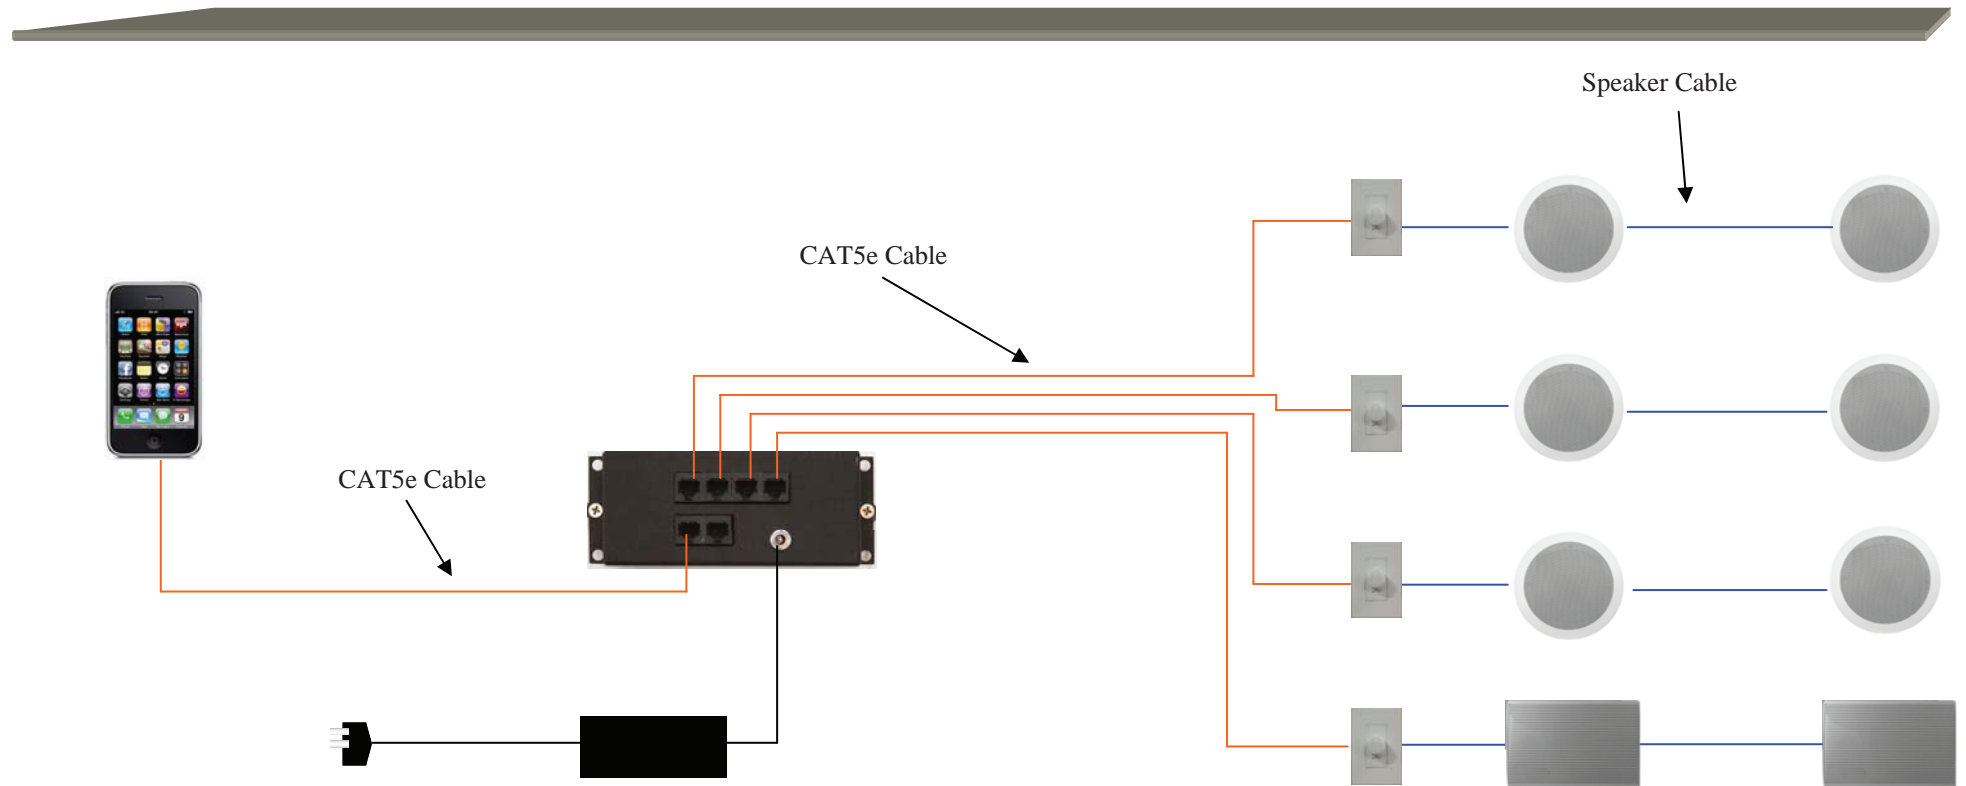

iA-4RJ/420-ALF

1 Source 4 Room 1 Zone

Kit Includes

- 1 x AB-313 In-wall iPod Dock
- 1 x ABK-4RJ HUB
- 1 x APS-40 Power Supply
- 4 x AB-20 In-wall Amplified Volume Controls
- 3 x ABP-C6 In-ceiling Speakers
- 1 x ABP-W5 Outdoor on-wall Speakers