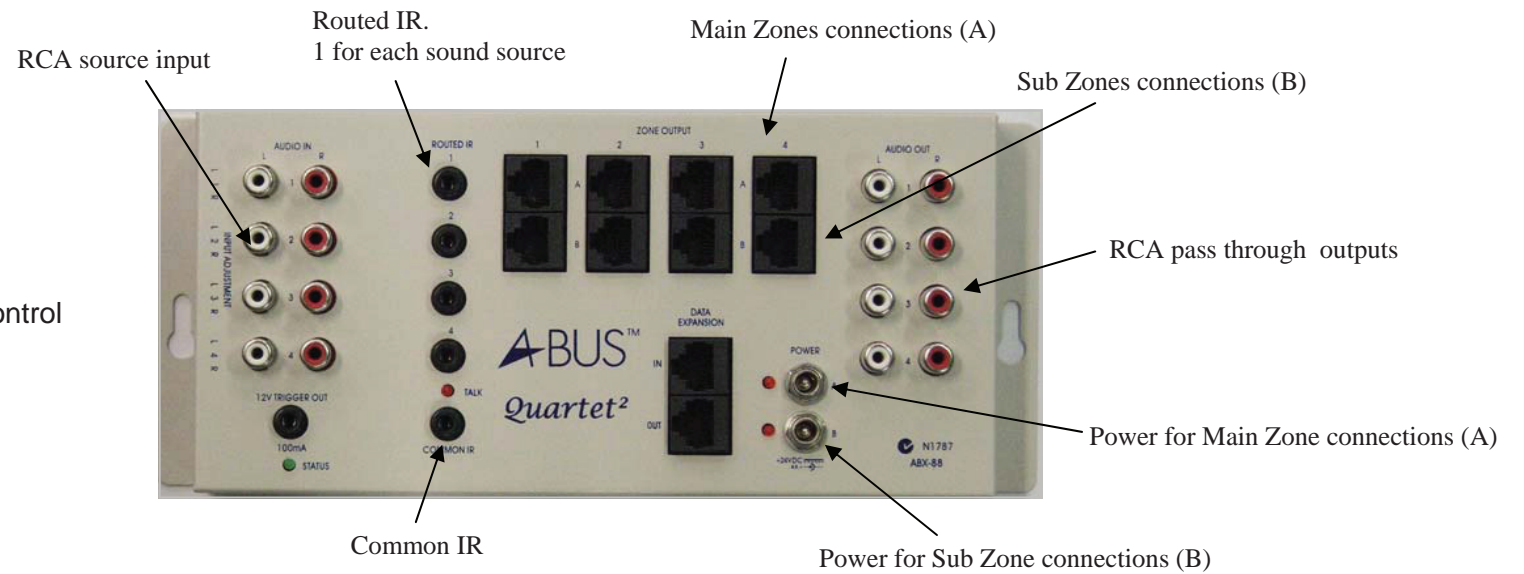

ABX-88/445-ALF

4 Source 4 Room 4 Zone

Kit Includes

- 1 x ABX-88 HUB
- 1 x APS-40 Power Supply
- 4 x AB-45 In-wall Amplified Volume Control
- 3 x ABP-C6 In-ceiling Speakers
- 1 x ABP-W5 Outdoor on-wall Speaker
- 4 x ABR-40 Credit Card Remote
- 1 x ABR-43 On-wall Remote
- 4 x IRE-110 IR Emitters