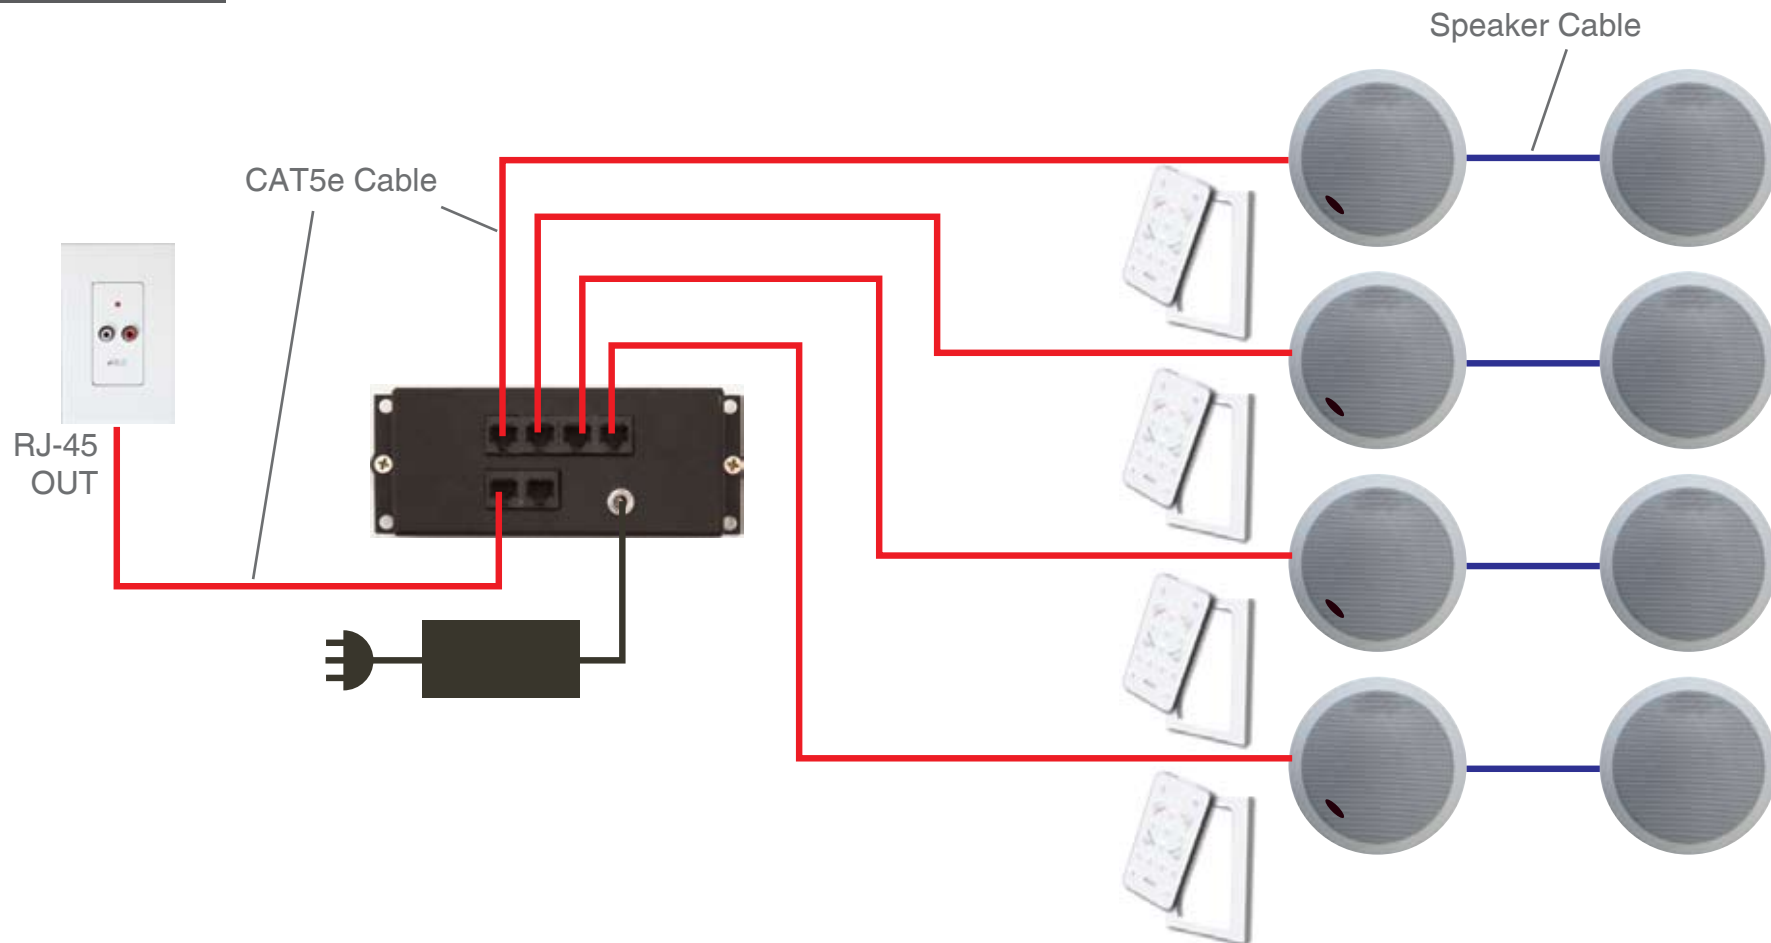

DP-4RJB/4DC6

Central Source, 4 Room Kit

Kit includes

- 1 x AB-70
- 1 x ABK-4RJ HUB
- 1 x APS-40 Power Supply
- 4 x ABR-43 Learning Remote with Cradle
- 4 x ABD-C6 In-ceiling Speakers