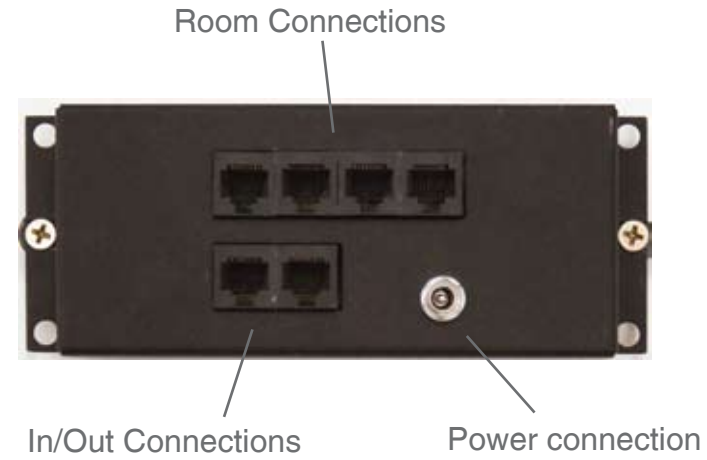

DP-4RJB/2DC6-ALF

Central Source, 2 Room Kit

Kit includes

- 1 x AB-70
- 1 x ABK-4RJ HUB
- 1 x APS-40 Power Supply
- 2 x ABR-43 Learning Remote with Cradle
- 1 x ABD-C6 In-ceiling Speakers
- 1 x ABD-W5 Outdoor On-wall Speakers