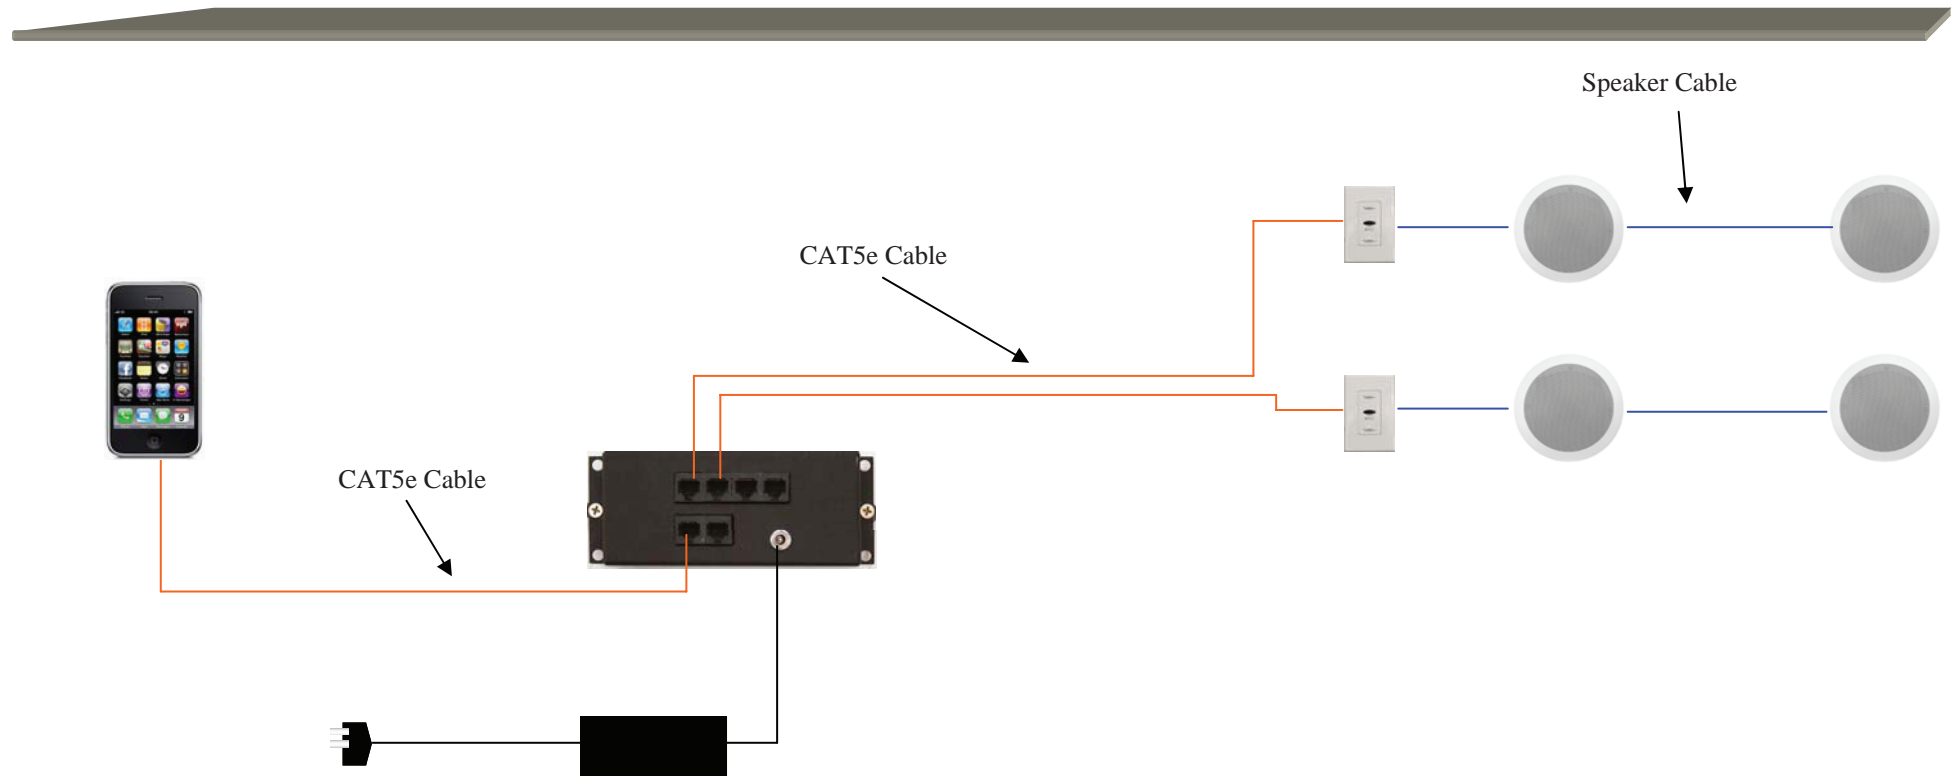

iA-4RJ/243

1 Source 2 Room 1 Zone

Kit Includes

- 1 x AB-313 In-wall iPod Dock
- 1 x ABK-4RJ HUB
- 1 x APS-40 Power Supply
- 2 x AB-43 In-wall amplified Volume Controls
- 2 x ABP-C6 In-ceiling Speakers
- 2 x ABR-40 Credit card remote
- 1 x iAR-43 On-wall remote (with iPod controls)