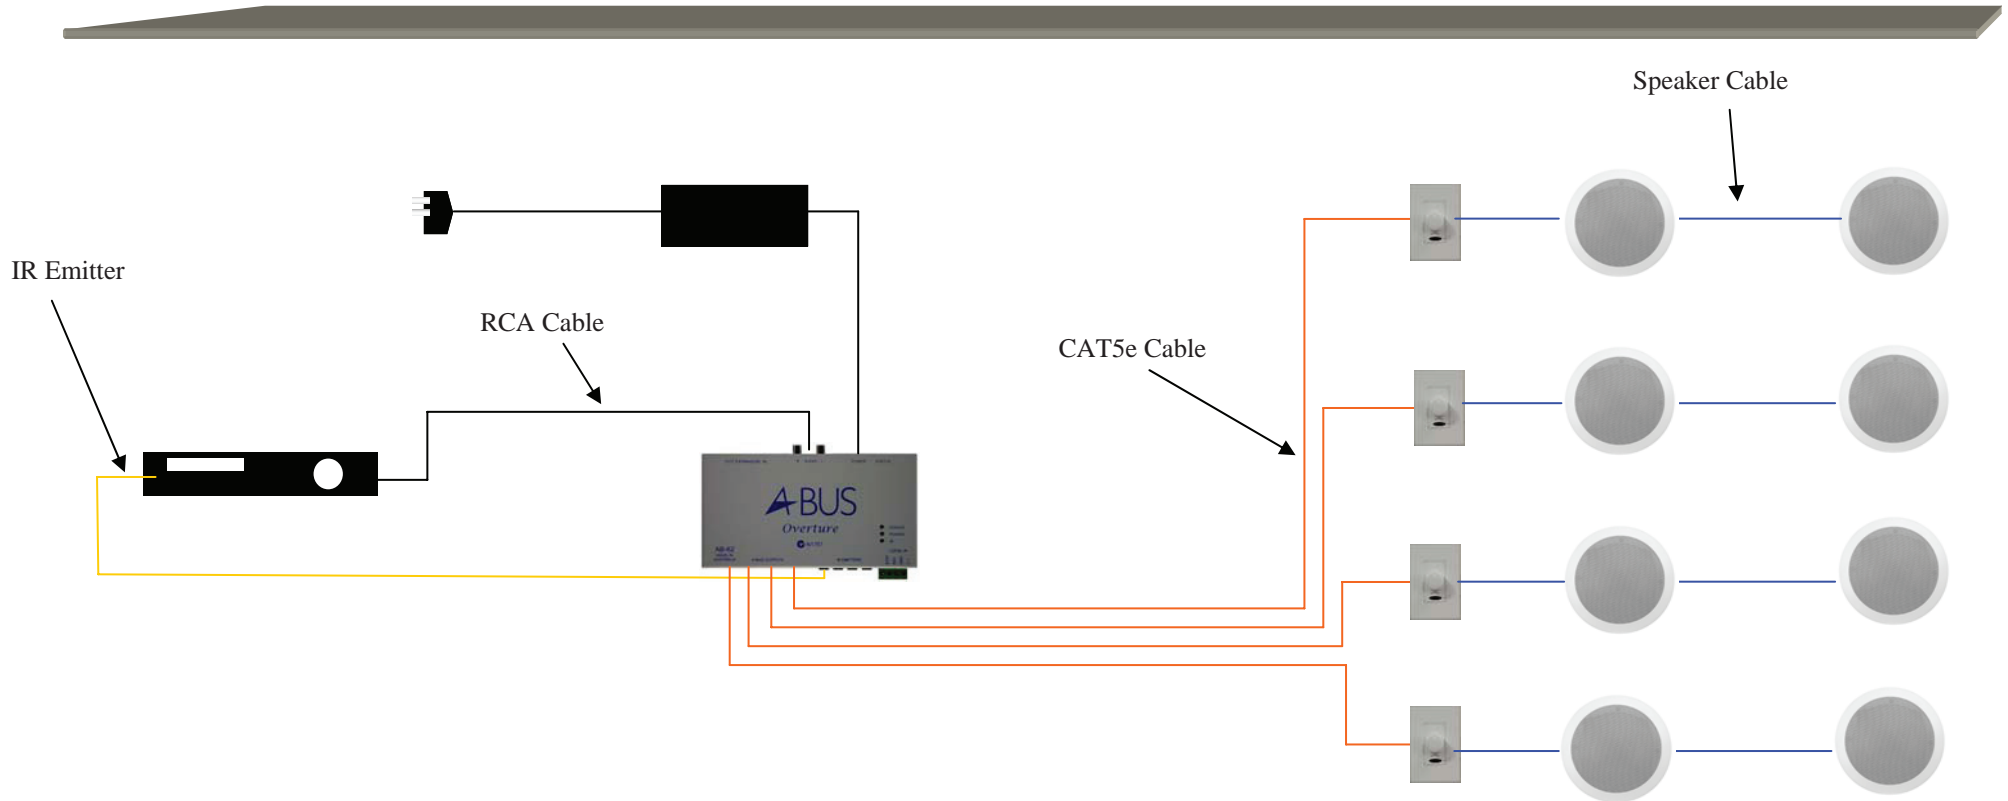

AB-62/439

1 Source 4 Room 1 Zone

Kit Includes

- 1 x AB-62 HUB
- 1 x APS-40 Power Supply
- 4 x AB-39 In-wall Amplified Volume Control
- 4 x ABP-C6 In-ceiling Speakers
- 1 x IRE-110 IR Emitters