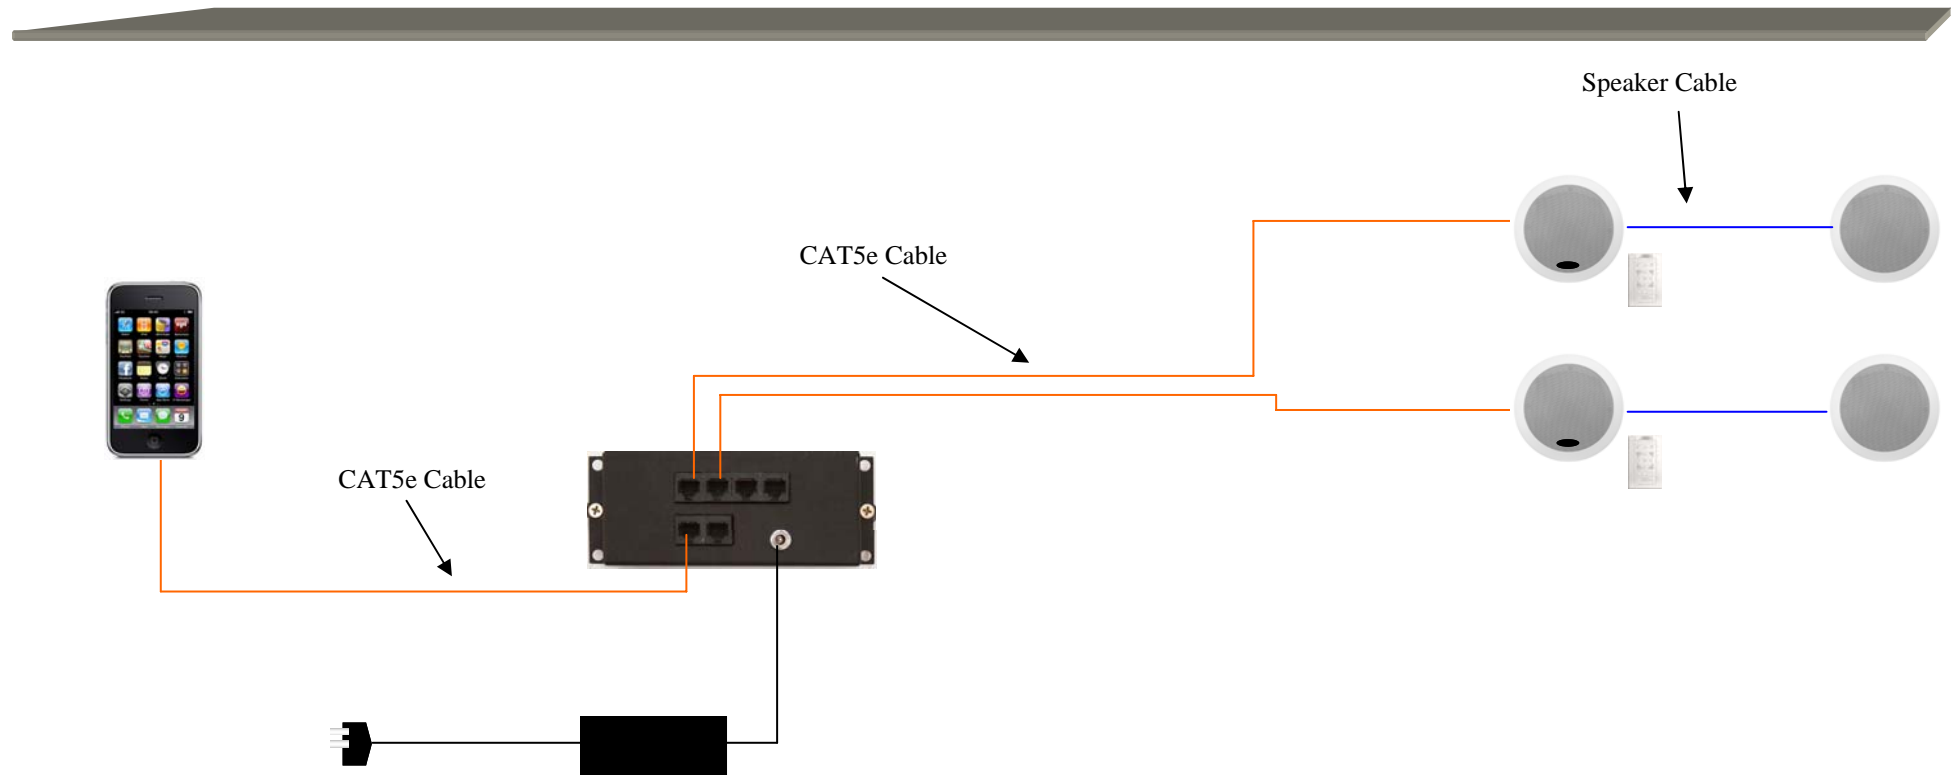

iA-4RJ/2DC6

1 Source 2 Room 1 Zone

Kit Includes

- 1 x AB-313 In-wall iPod Dock
- 1 x ABK-4RJ HUB
- 1 x APS-40 Power Supply
- 2 x ABD-C6 Direct in-ceiling Speakers
- 2 x iAR-43 On-wall remote (with iPod controls)