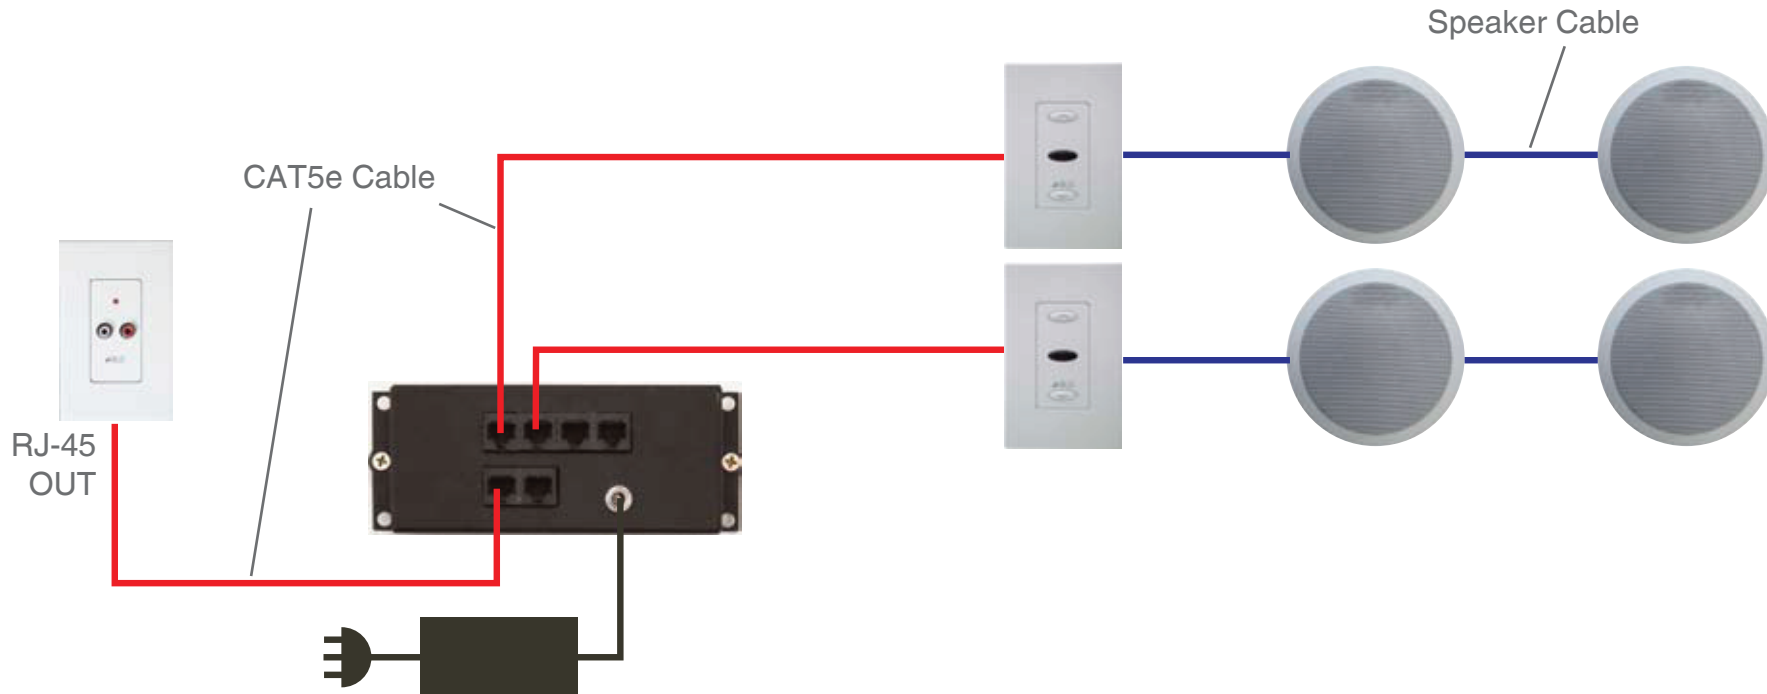

DP-4RJB/243

Central Source, 2 Room Kit

Kit includes

- 1 x AB-70
- 1 x ABK-4RJ HUB
- 1 x APS-40 Power Supply
- 2 x AB-43 In-wall amplified Volume Controls
- 2 x ABP-C6 In-ceiling Speakers
- 2 x AB-40RC Credit Card Remote