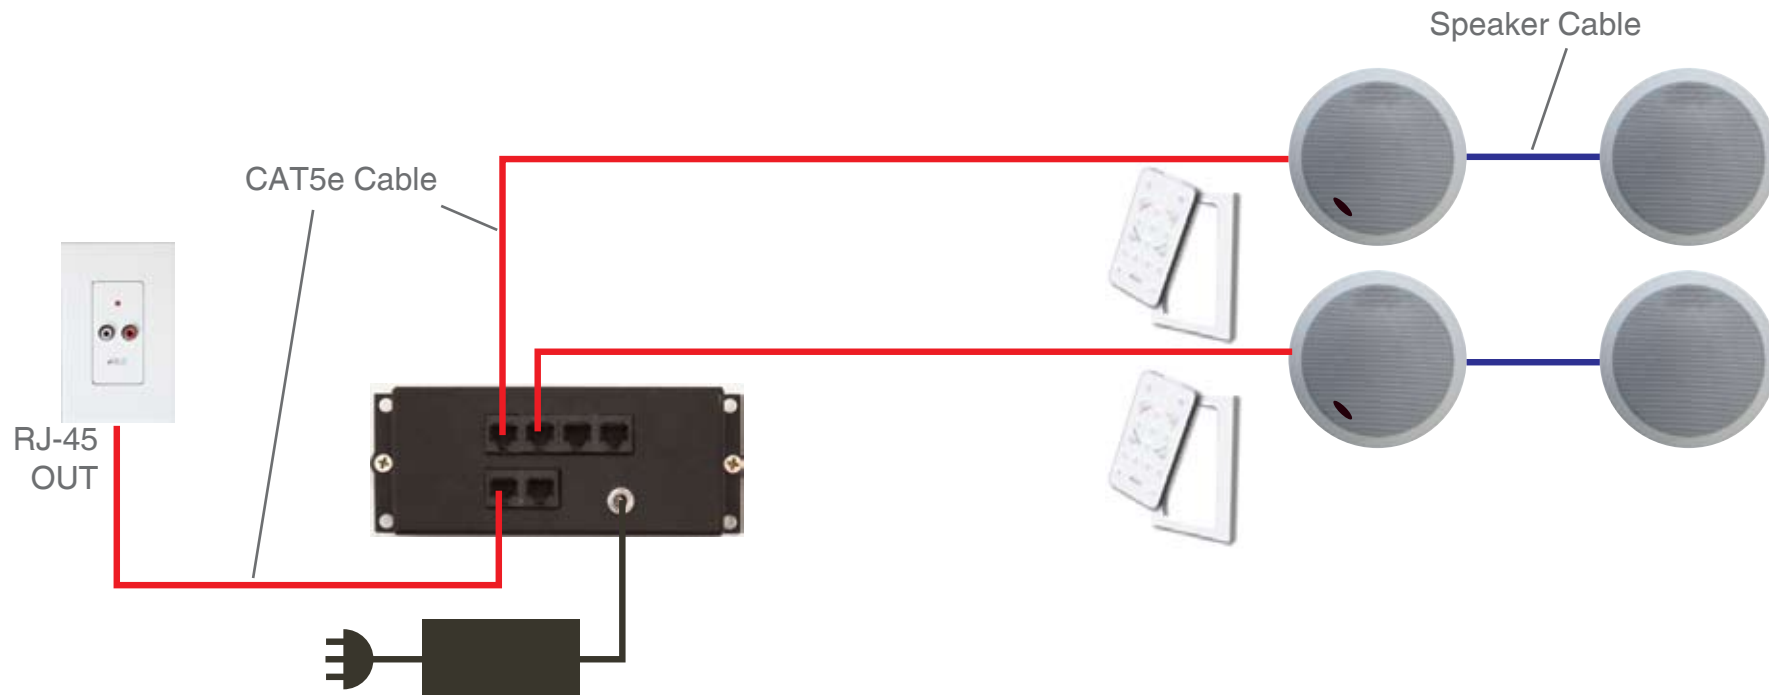

DP-4RJB/2DC6

Central Source, 2 Room Kit

Kit includes

- 1 x AB-70
- 1 x ABK-4RJ HUB
- 1 x APS-40 Power Supply
- 2 x ABR-43 Learning Remote with Cradle
- 2 x ABD-C6 In-ceiling Speakers