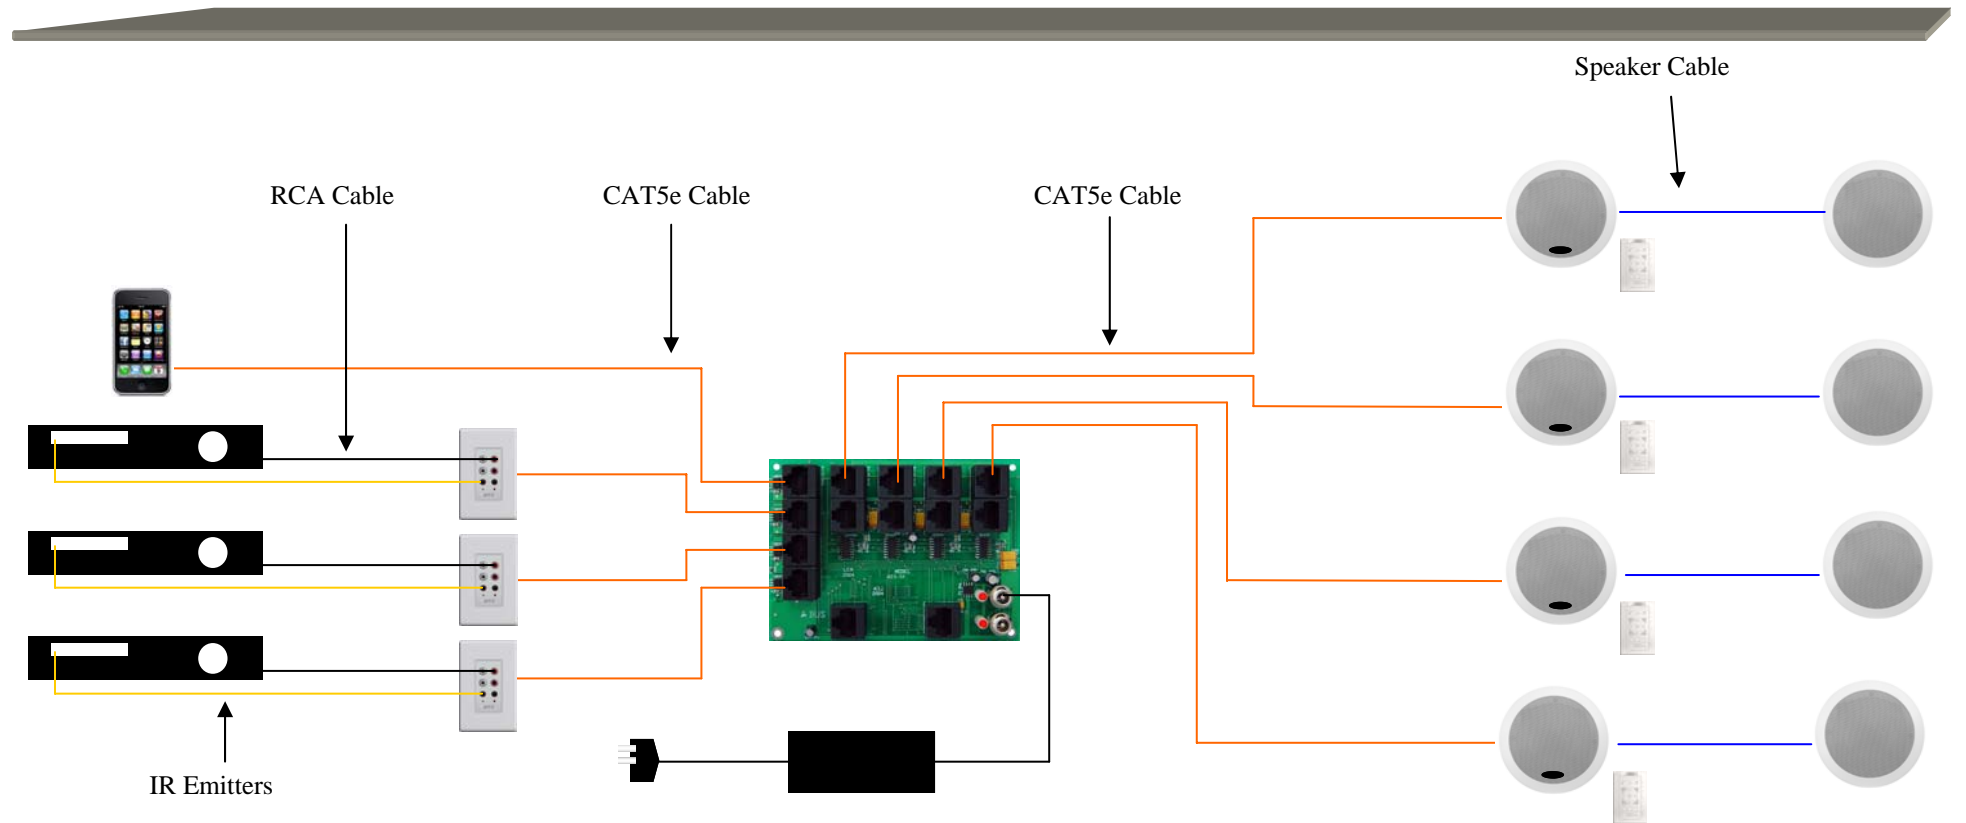

## Kit Includes

- 1 x AB-313 In-wall iPod Dock
- 1 x AB-84 HUB
- 3 x AB-75 Local Source Module
- 1 x APS-40 Power Supply
- 3 x ABD-C6 Direct In-ceiling Speakers
- 1 x ABD-W5 Outdoor on-wall Speaker
- 4 x iAR-43 On-wall remote (with iPod controls)

Bank A connections

Bank B connections

Power for Bank A connections

Power for Bank B connections

## Kit Includes

- 1 x AB-313 In-wall iPod Dock
- 1 x AB-84 HUB
- 3 x AB-75 Local Source Module
- 1 x APS-40 Power Supply
- 4 x ABD-C6 Direct In-ceiling Speakers
- 4 x iAR-43 On-wall remote (with iPod controls)