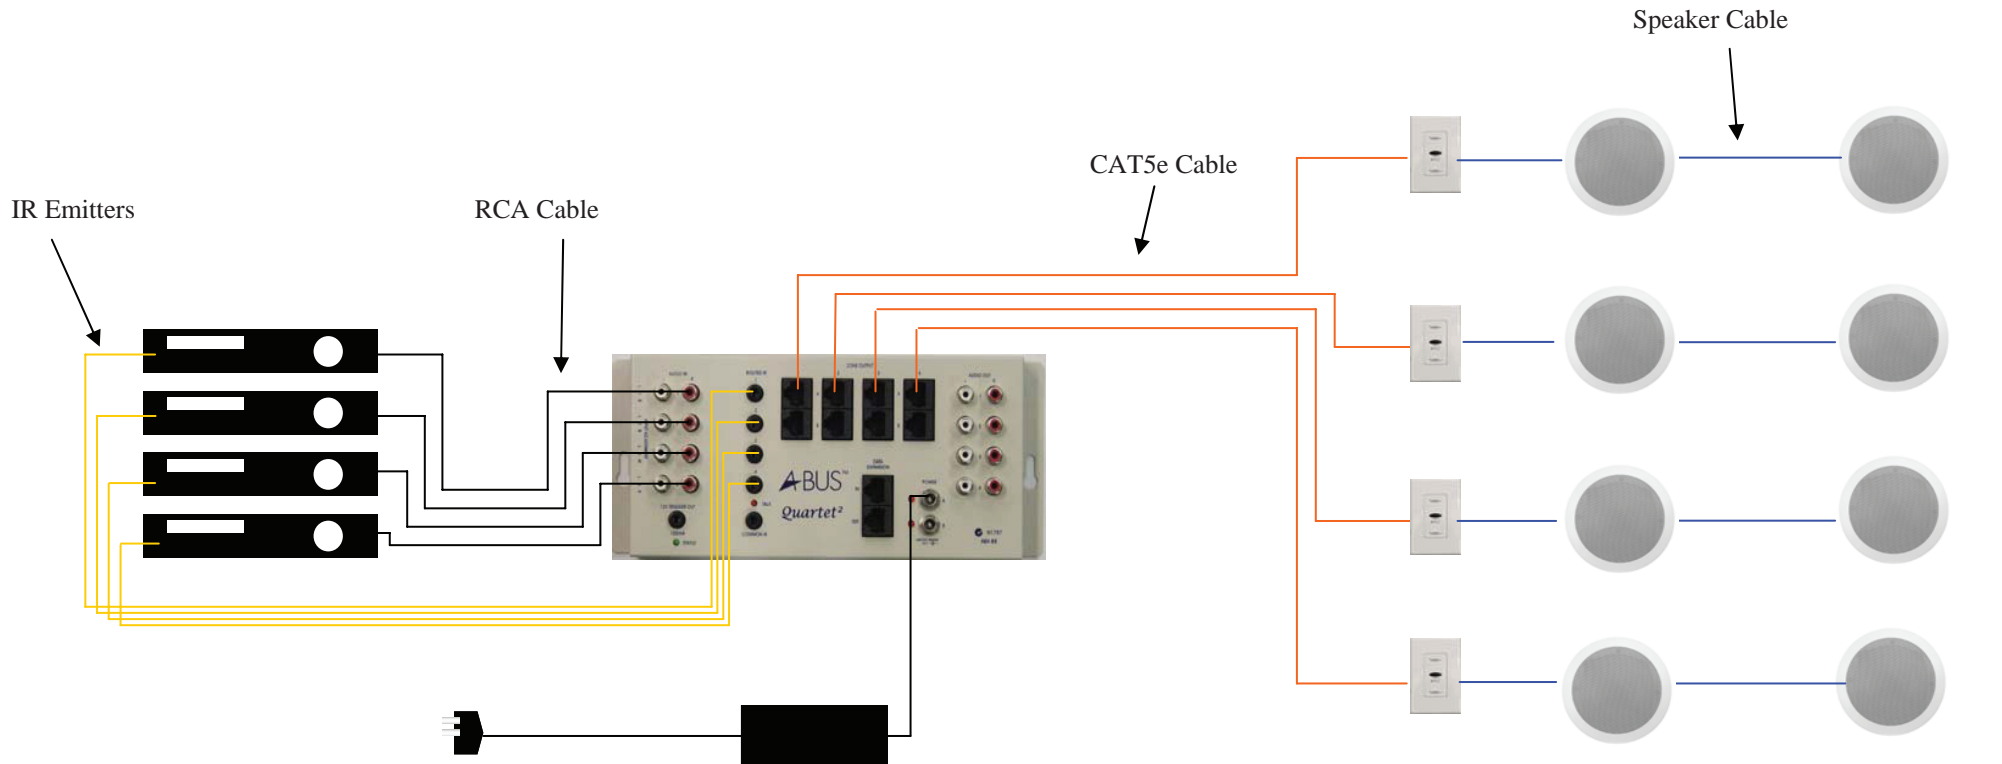

ABX-88/4438

4 Source 4 Room 4 Zone

Kit Includes

- 1 x ABX-88 HUB
- 1 x APS-40 Power Supply
- 4 x AB-43 In-wall Amplified Volume Control
- 4 x CP-8 8" In-ceiling Speakers
- 4 x ABR-40 Credit Card Remote
- 1 x ABR-43 On-wall Remote
- 4 x IRE-110 IR Emitters