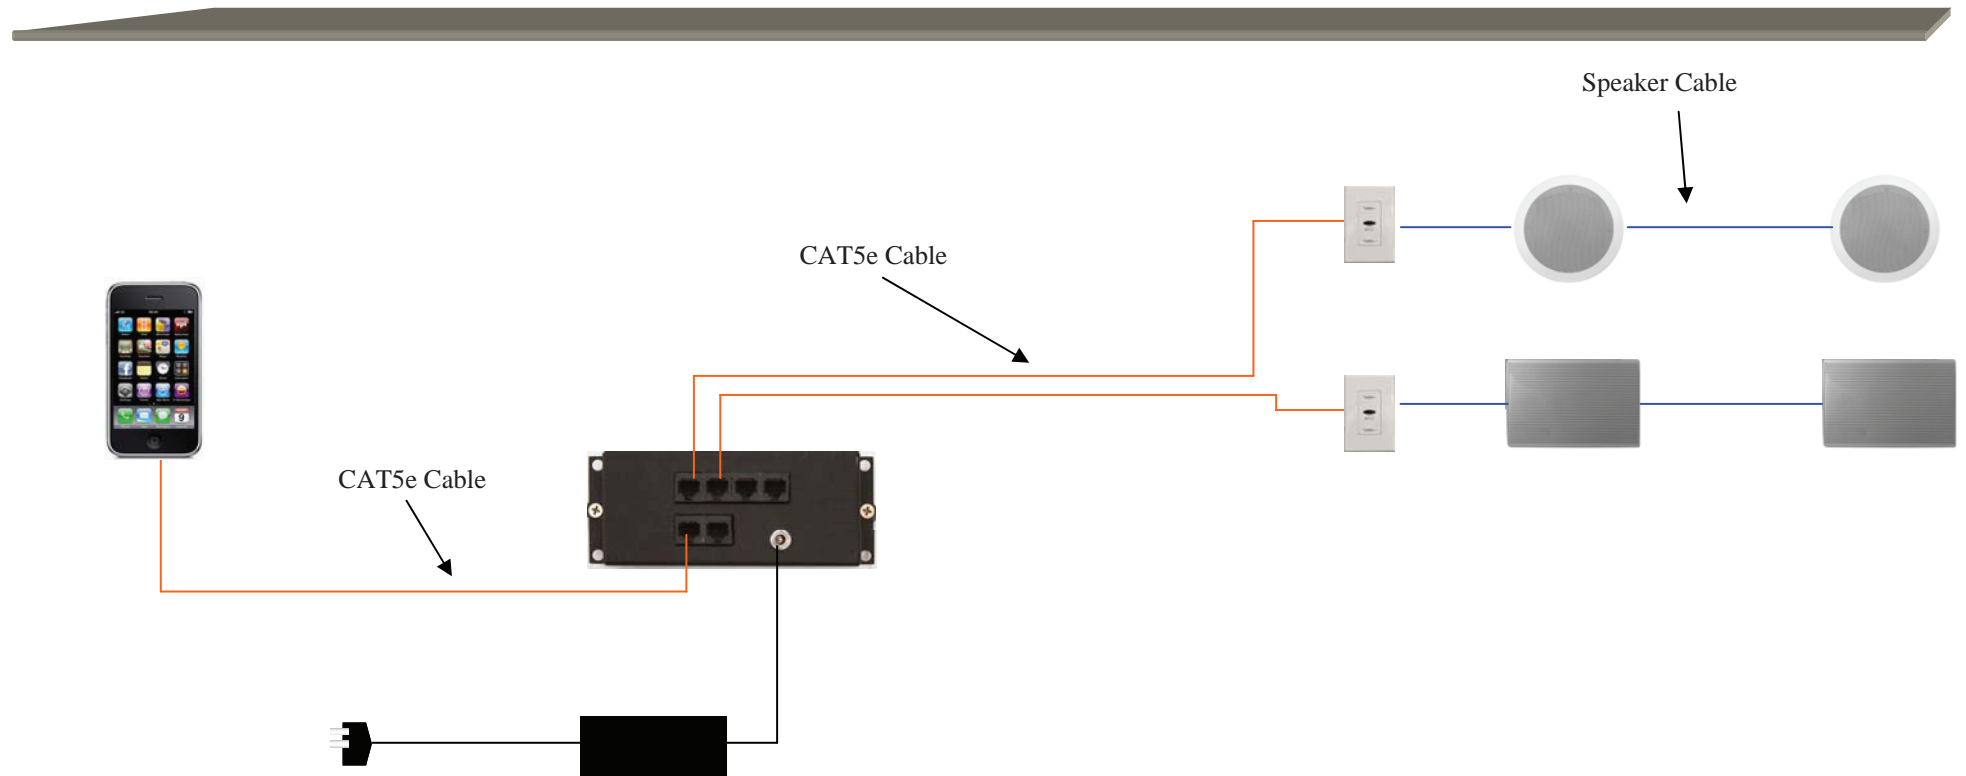

iA-4RJ/243-ALF

1 Source 2 Room 1 Zone

Kit Includes

- 1 x AB-313 In-wall iPod Dock
- 1 x ABK-4RJ HUB
- 1 x APS-40 Power Supply
- 2 x AB-43 In-wall amplified Volume Controls
- 1 x ABP-C6 In-ceiling Speakers
- 1 x ABP-W5 Outdoor on-wall Speakers
- 2 x ABR-40 Credit card remote
- 1 x iAR-43 On-wall remote (with iPod controls)