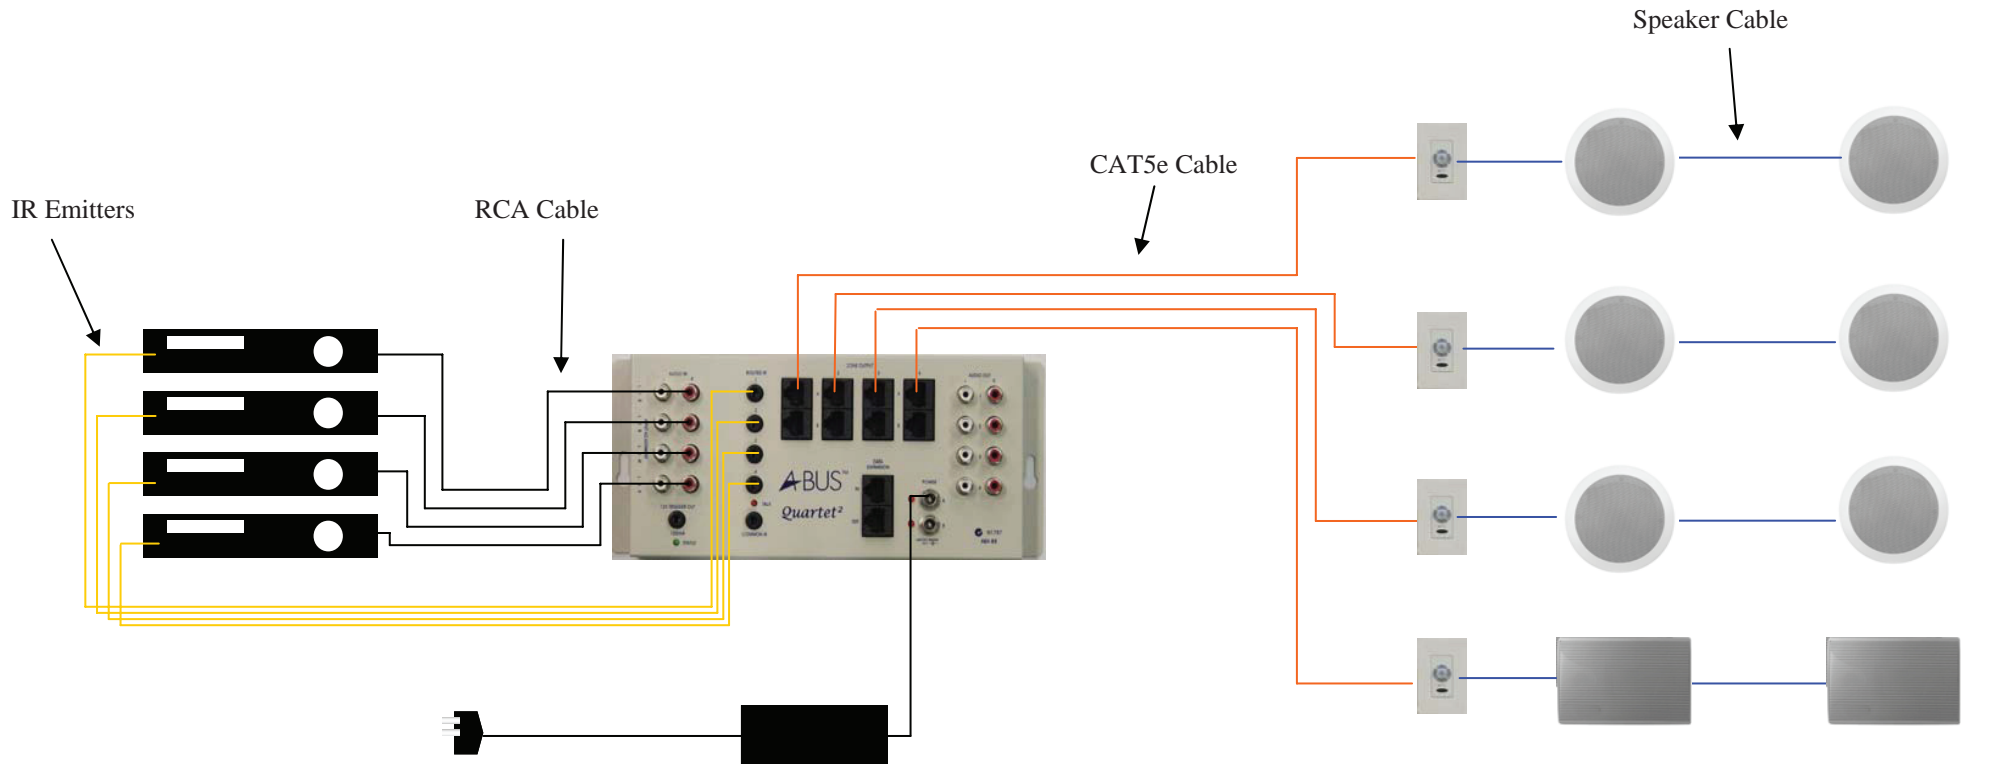

ABX-88/445-ALF

4 Source 4 Room 4 Zone

Kit Includes

- 1 x ABX-88 HUB
- 1 x APS-40 Power Supply
- 4 x AB-45 In-wall Amplified Volume Control
- 3 x ABP-C6 In-ceiling Speakers
- 1 x ABP-W5 Outdoor on-wall Speaker
- 4 x ABR-40 Credit Card Remote
- 1 x ABR-43 On-wall Remote
- 4 x IRE-110 IR Emitters