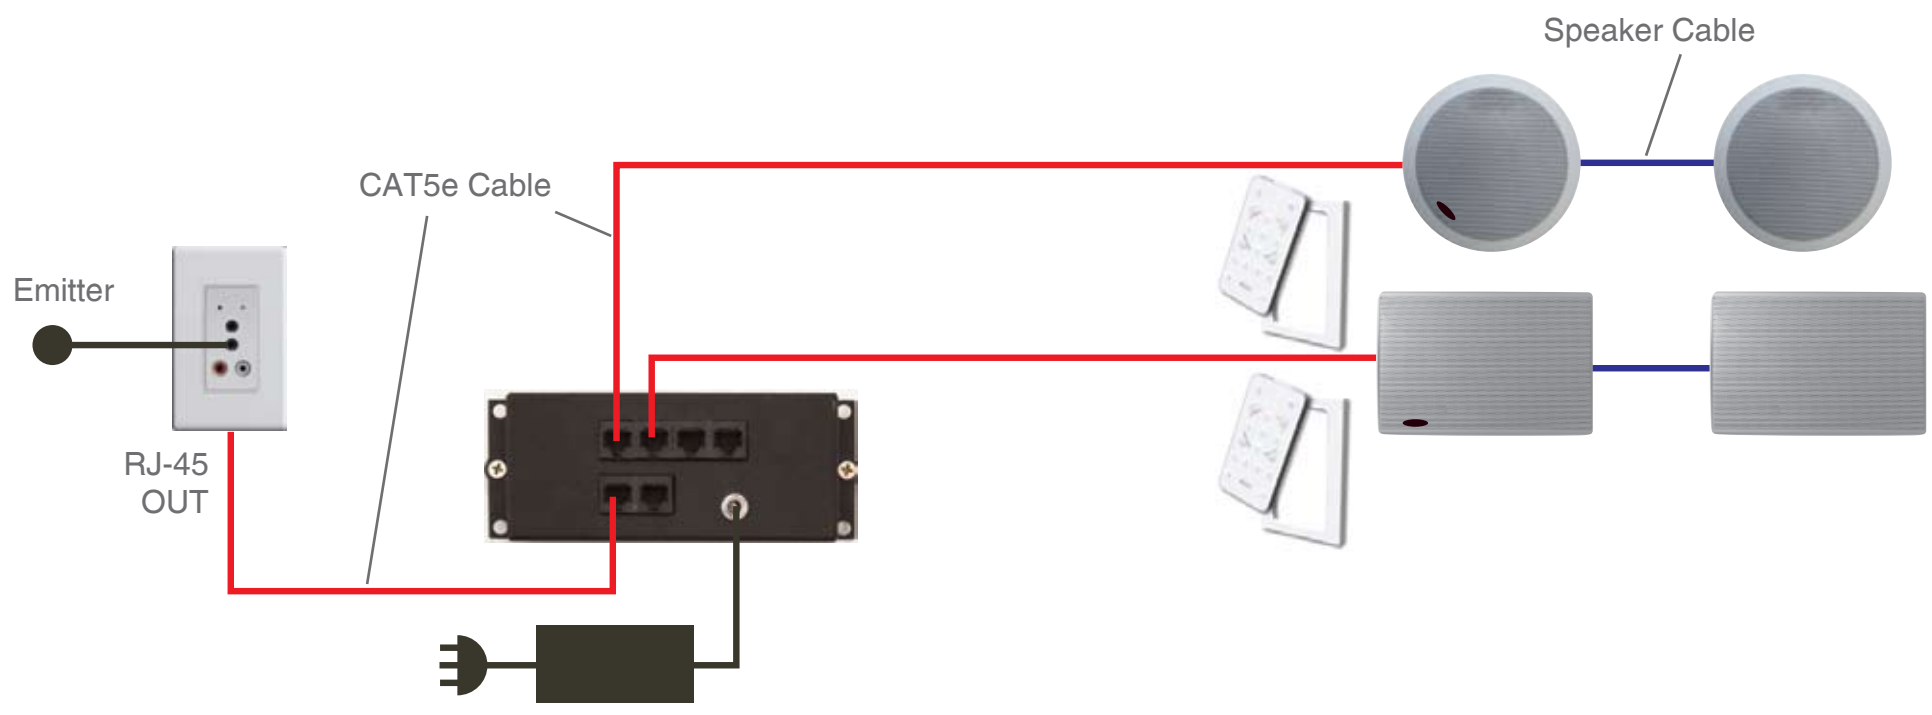

DPIR-4RJB/2DC6-ALF

Central Source, 2 Room Kit

Kit includes

- 1 x AB-301
- 1 x ABK-4RJ HUB
- 1 x APS-40 Power Supply
- 1 x ABD-C6 In-ceiling Speakers
- 1 x ABD-W5 Outdoor On-wall Speakers
- 1 x IRE-110 IR Emitter
- 2 x ABR-43 Learning Remote with Cradle