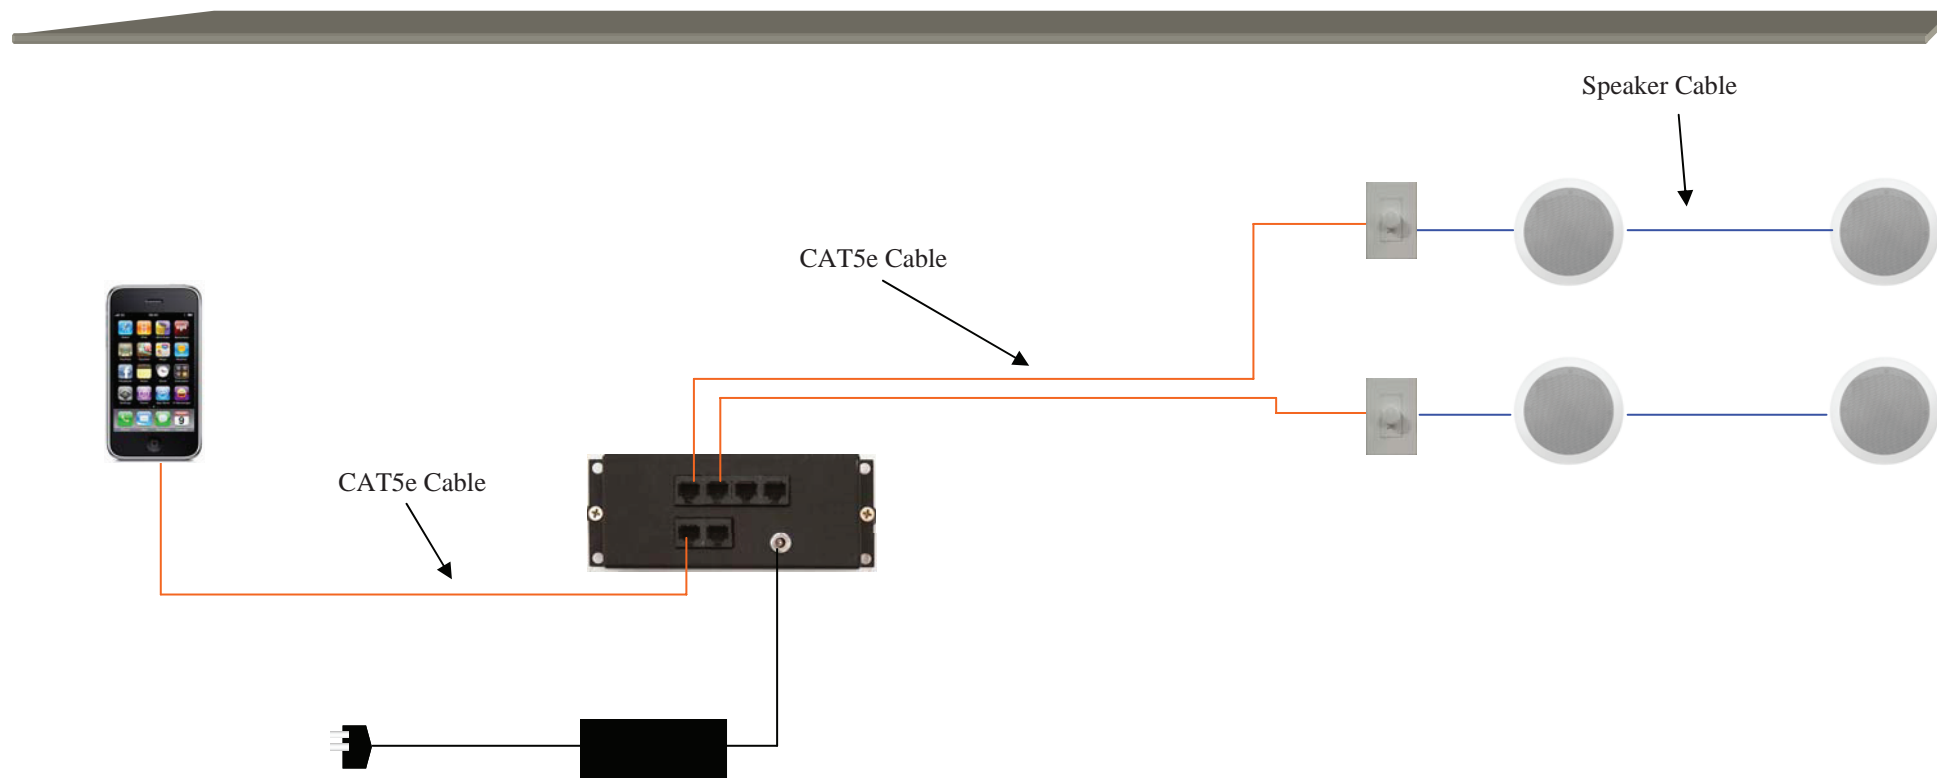

iA-4RJ/220

1 Source 2 Room 1 Zone

Kit Includes

- 1 x AB-313 In-wall iPod Dock
- 1 x ABK-4RJ HUB
- 1 x APS-40 Power Supply
- 2 x AB-20 In-wall amplified Volume Controls
- 2 x ABP-C6 In-ceiling Speakers