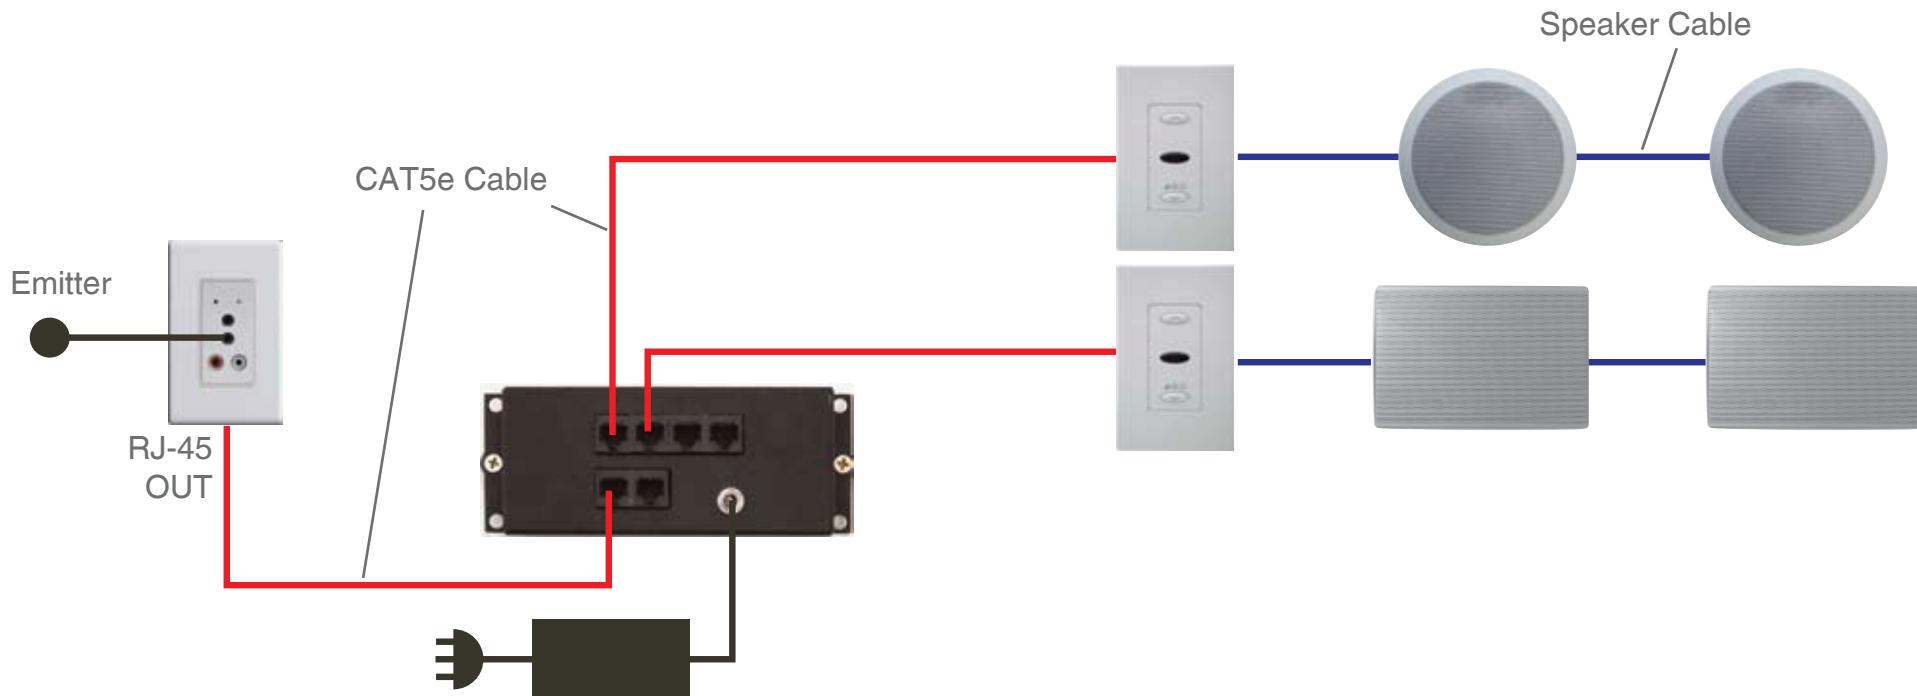

DPIR-4RJB/243-ALF

Central Source, 2 Room Kit

Kit includes

- 1 x AB-301
- 1 x ABK-4RJ HUB
- 1 x APS-40 Power Supply
- 2 x AB-43 In-wall amplified Volume Controls
- 1 x ABP-C6 In-ceiling Speakers
- 1 x ABP-W5 Outdoor On-wall Speakers
- 1 x IRE-110 IR Emitter
- 4 x AB-40RC Credit Card Remote