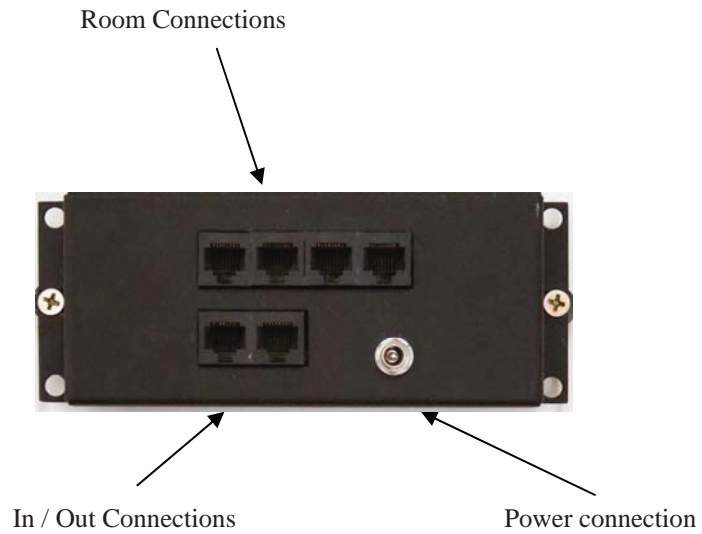

iA-4RJ/220-ALF

1 Source 2 Room 1 Zone

Kit Includes

- 1 x AB-313 In-wall iPod Dock
- 1 x ABK-4RJ HUB
- 1 x APS-40 Power Supply
- 2 x AB-20 In-wall amplified Volume Controls
- 1 x ABP-C6 In-ceiling Speakers
- 1 x ABP-W5 Outdoor on-wall speakers