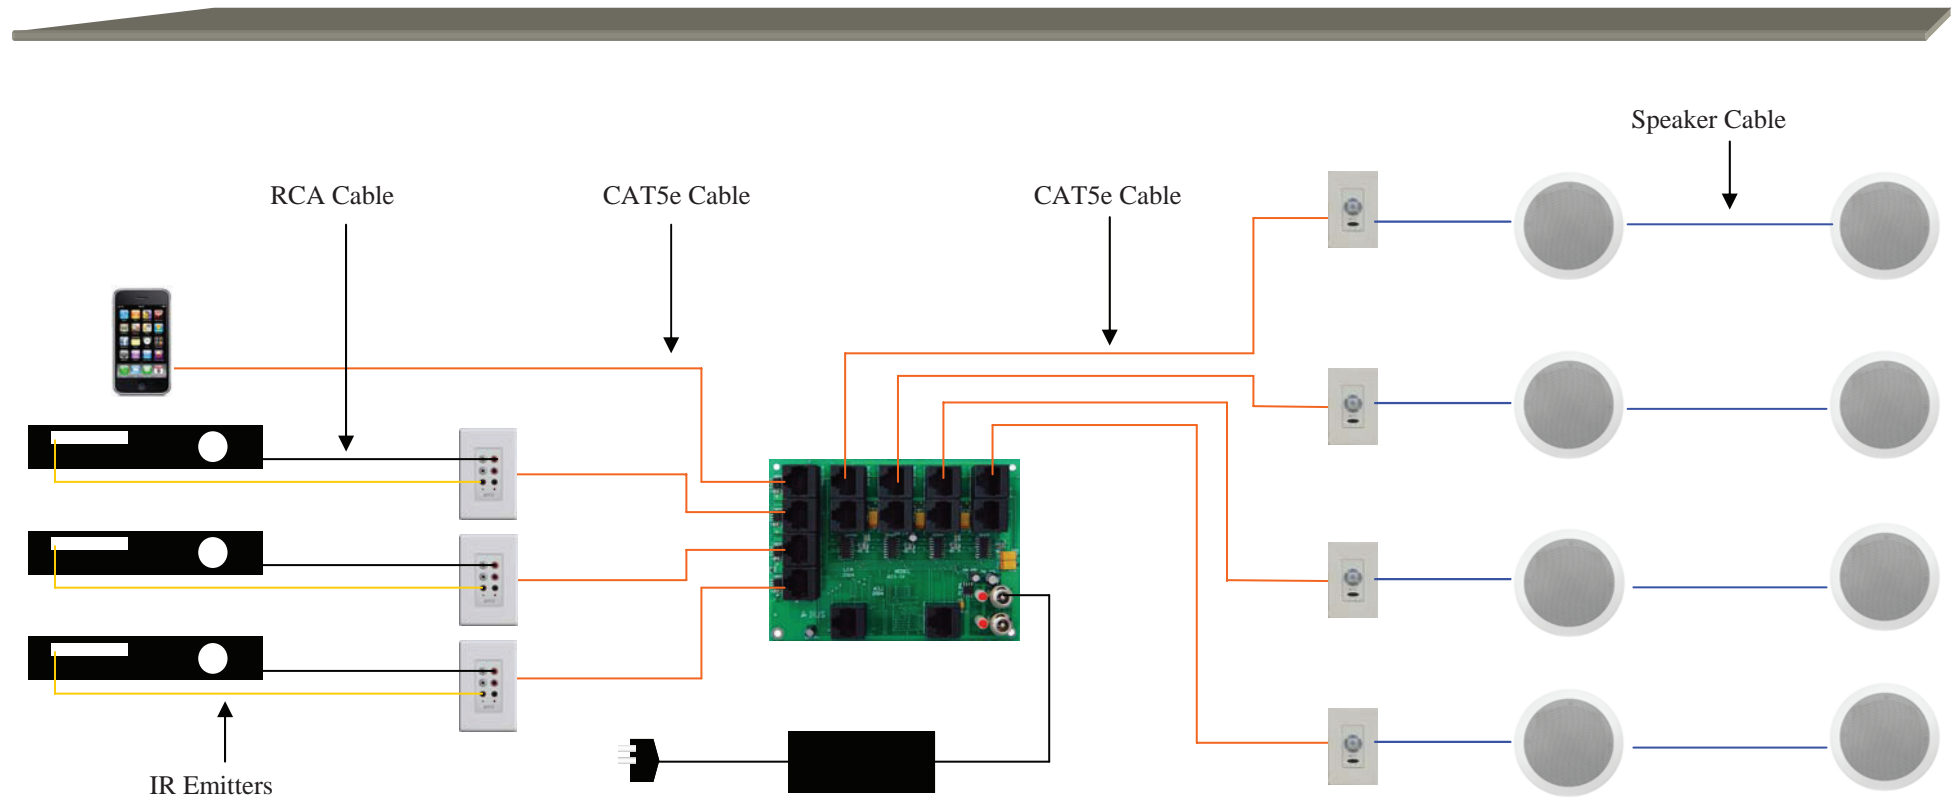

## Kit Includes

- 1 x AB-313 In-wall iPod Dock
- 1 x AB-84 HUB
- 3 x AB-75 Local Source Module
- 1 x APS-40 Power Supply
- 4 x AB-45 In-wall Amplified Volume Control
- 3 x ABP-C6 In-ceiling Speakers
- 1 x ABP-W5 Outdoor on-wall Speakers
- 4 x ABR-40 Credit card remote
- 1 x iAR-43 On-wall remote (with iPod controls)

## Kit Includes

- 1 x AB-313 In-wall iPod Dock
- 1 x AB-84 HUB
- 3 x AB-75 Local Source Module
- 1 x APS-40 Power Supply
- 4 x AB-45 In-wall Amplified Volume Control
- 4 x ABP-C6 In-ceiling Speakers
- 4 x ABR-40 Credit card remote
- 1 x iAR-43 On-wall remote (with iPod controls)