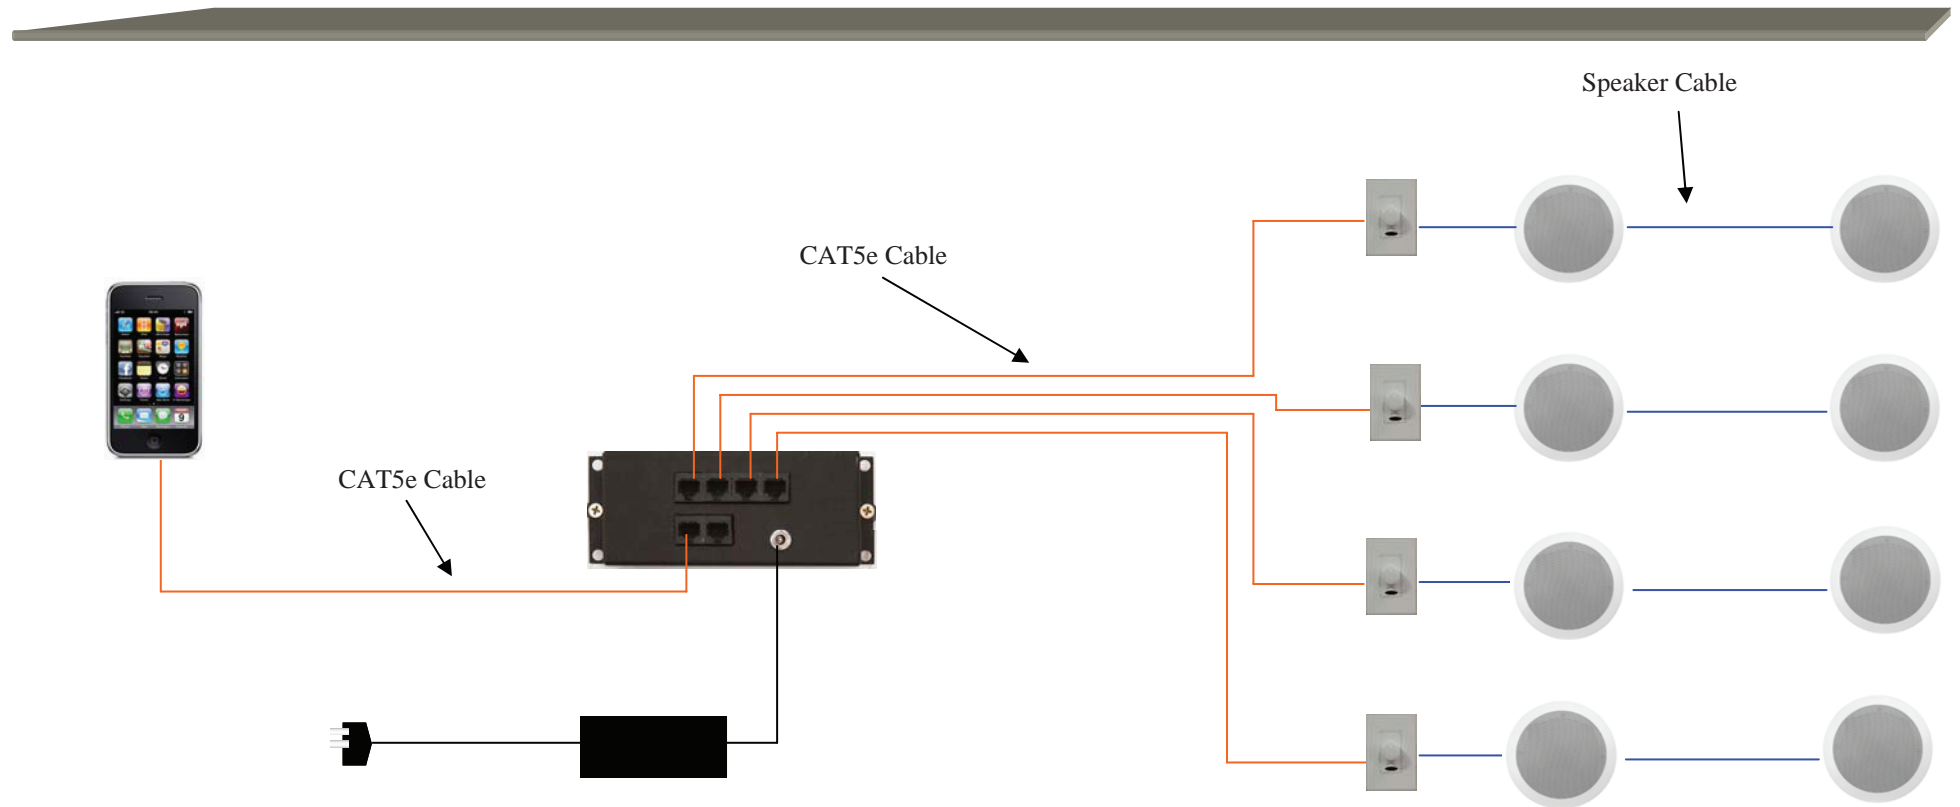

iA-4RJ/439

1 Source 4 Room 1 Zone

Kit Includes

- 1 x AB-313 In-wall iPod Dock
- 1 x ABK-4RJ HUB
- 1 x APS-40 Power Supply
- 4 x AB-39 In-wall Amplified Volume Controls
- 4 x ABP-C6 In-ceiling Speakers
- 1 x iAR-43 On-wall remote (with iPod controls)