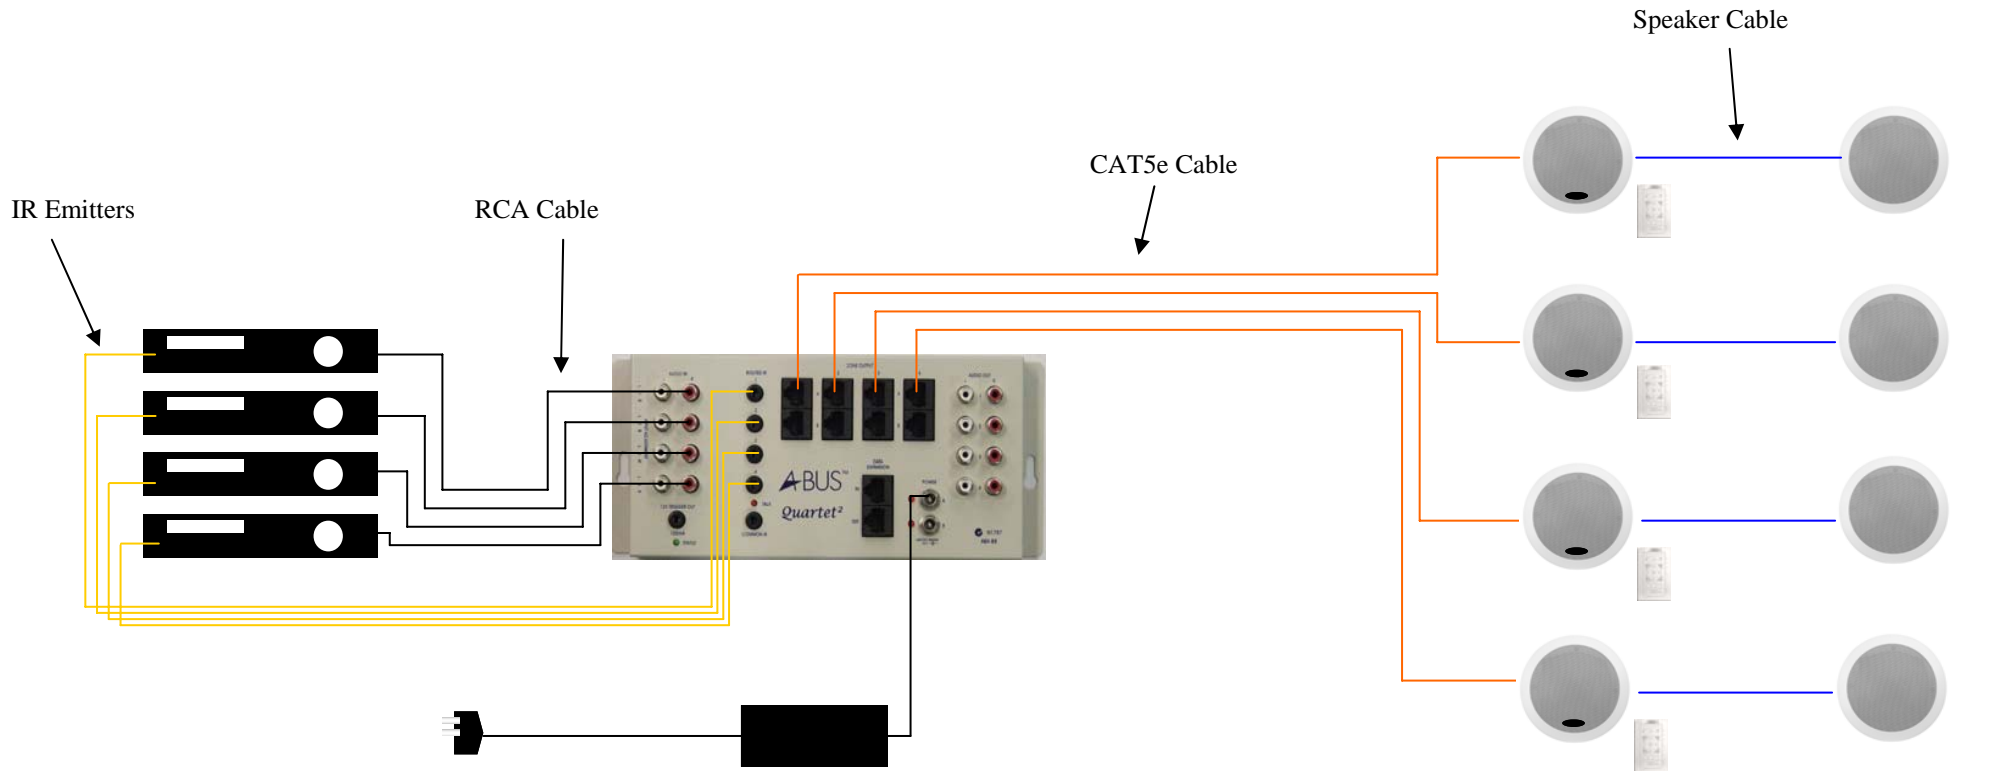

ABX-88/DC6

4 Source 4 Room 4 Zone

Kit Includes

- 1 x ABX-88 HUB
- 1 x APS-40 Power Supply
- 4 x ABD-C6 Direct In-ceiling Speakers
- 4 x ABR-43 On-wall Remotes
- 4 x IRE-110 IR Emitters