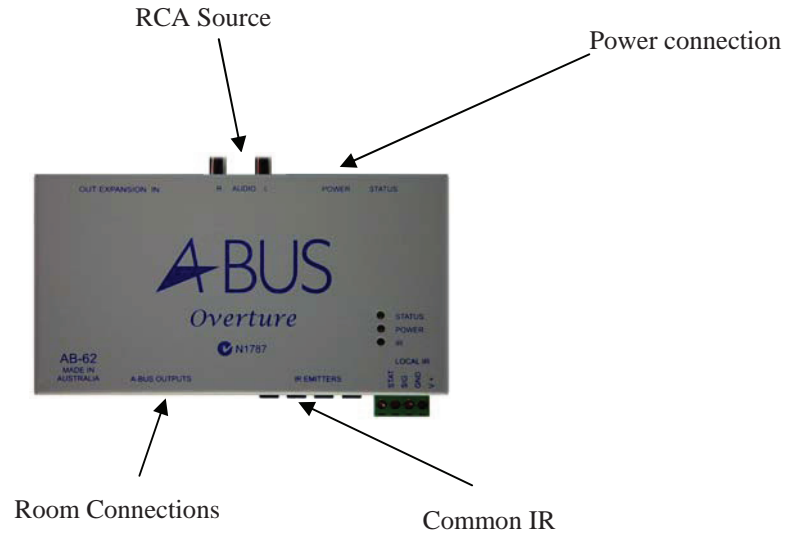

AB-62/439

1 Source 4 Room 1 Zone

Kit Includes

- 1 x AB-62 HUB
- 1 x APS-40 Power Supply
- 4 x AB-39 In-wall Amplified Volume Control
- 4 x ABP-C6 In-ceiling Speakers
- 1 x IRE-110 IR Emitters