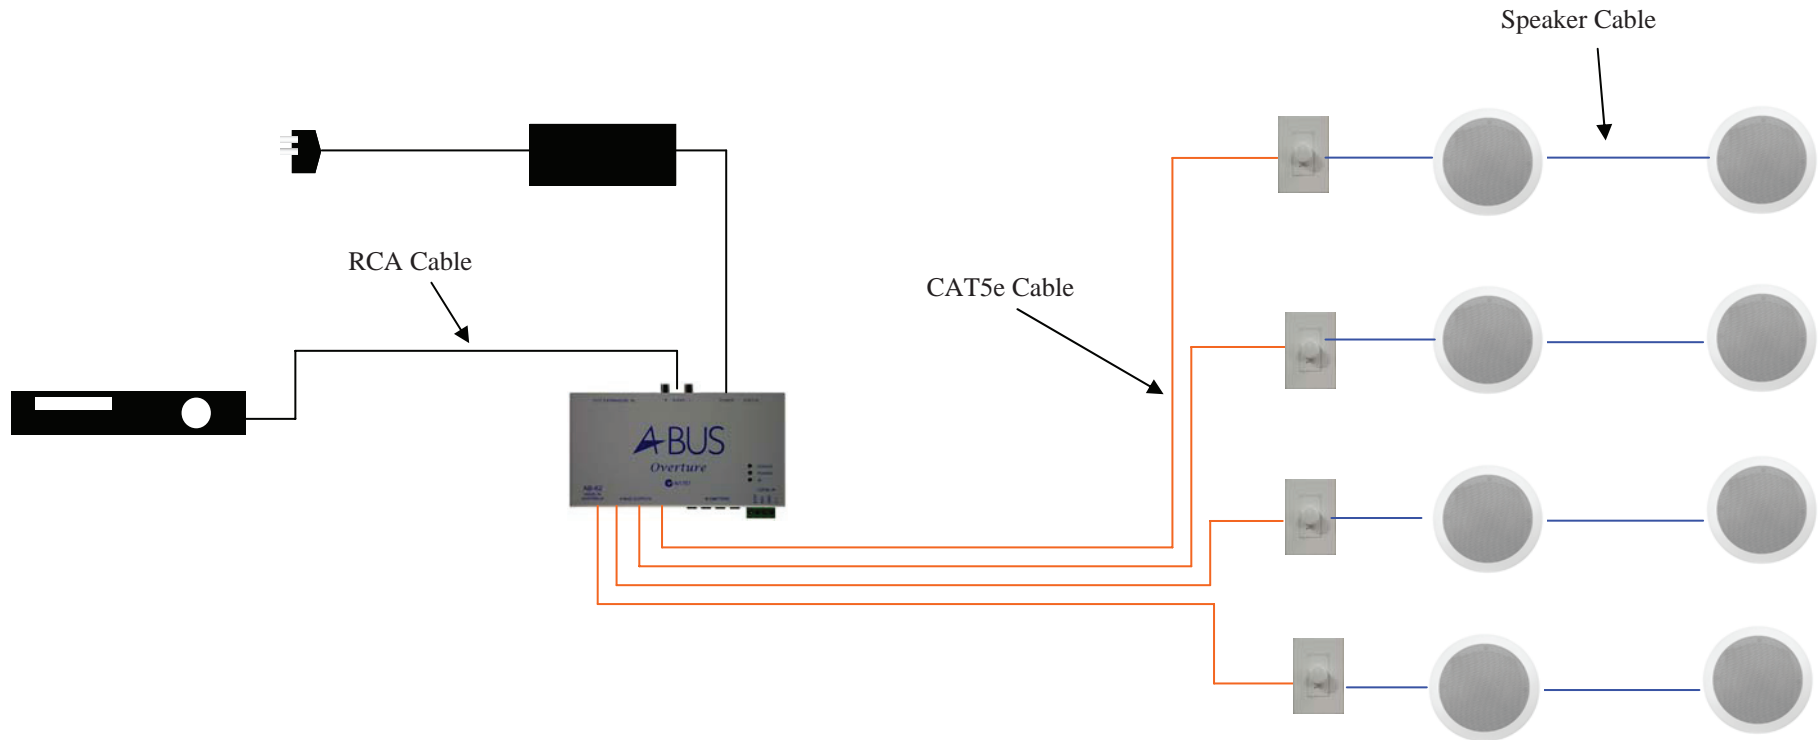

AB-62/4208

1 Source 4 Room 1 Zone

Kit Includes

- 1 x AB-62 HUB
- 1 x APS-40 Power Supply
- 4 x AB-20 In-wall Amplified Volume Control
- 4 x CP-8 8" In-ceiling Speakers