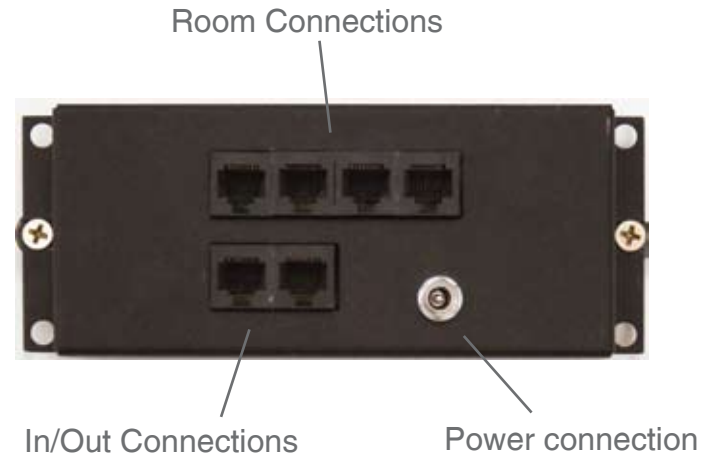

DPIR-4RJB/4DC6

Central Source, 4 Room Kit

Kit includes

- 1 x AB-301
- 1 x ABK-4RJ HUB
- 1 x APS-40 Power Supply
- 4 x ABD-C6 In-ceiling Speakers
- 4 x ABR-43 Learning Remote with Cradle
- 1 x IRE-110 IR Emitter