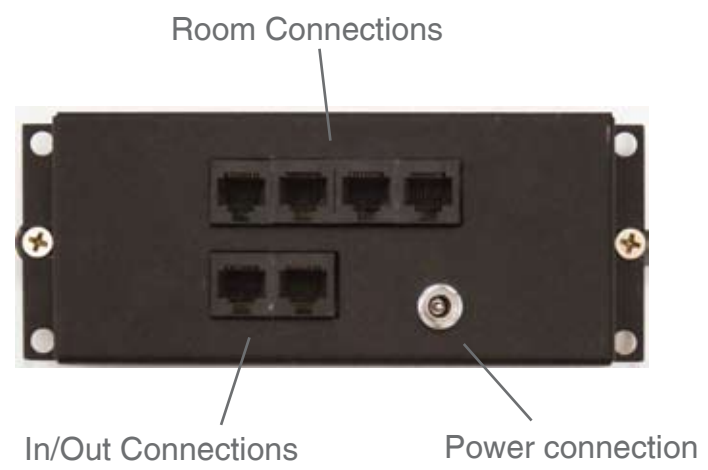

DPIR-4RJB/2DC6-ALF

Central Source, 2 Room Kit

Kit includes

- 1 x AB-301
- 1 x ABK-4RJ HUB
- 1 x APS-40 Power Supply
- 1 x ABD-C6 In-ceiling Speakers
- 1 x ABD-W5 Outdoor On-wall Speakers
- 1 x IRE-110 IR Emitter
- 2 x ABR-43 Learning Remote with Cradle