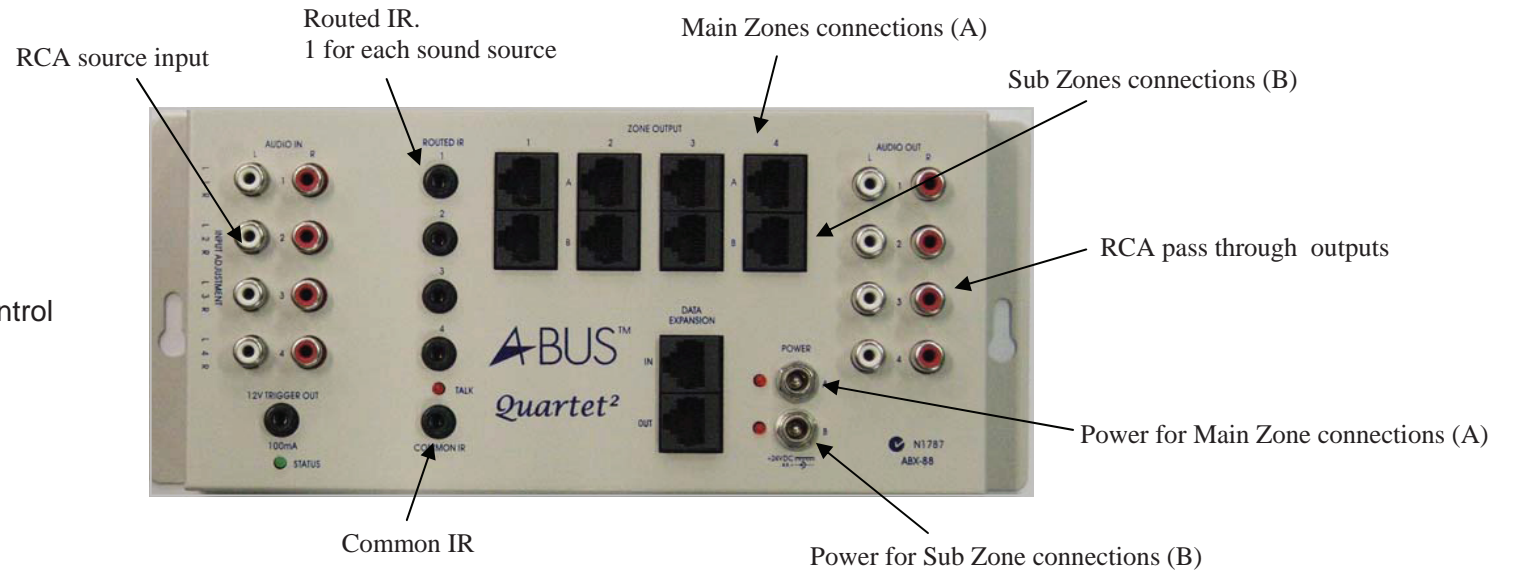

ABX-88/845-ALF

4 Source 8 Room 4 Zone

Kit Includes

- 1 x ABX-88 HUB
- 2 x APS-40 Power Supply
- 8 x AB-45 In-wall Amplified Volume Control
- 7 x ABP-C6 In-ceiling Speakers
- 1 x ABP-W5 Outdoor on-wall Speaker
- 8 x ABR-40 Credit Card Remote
- 1 x ABR-43 On-wall Remote
- 4 x IRE-110 IR Emitters