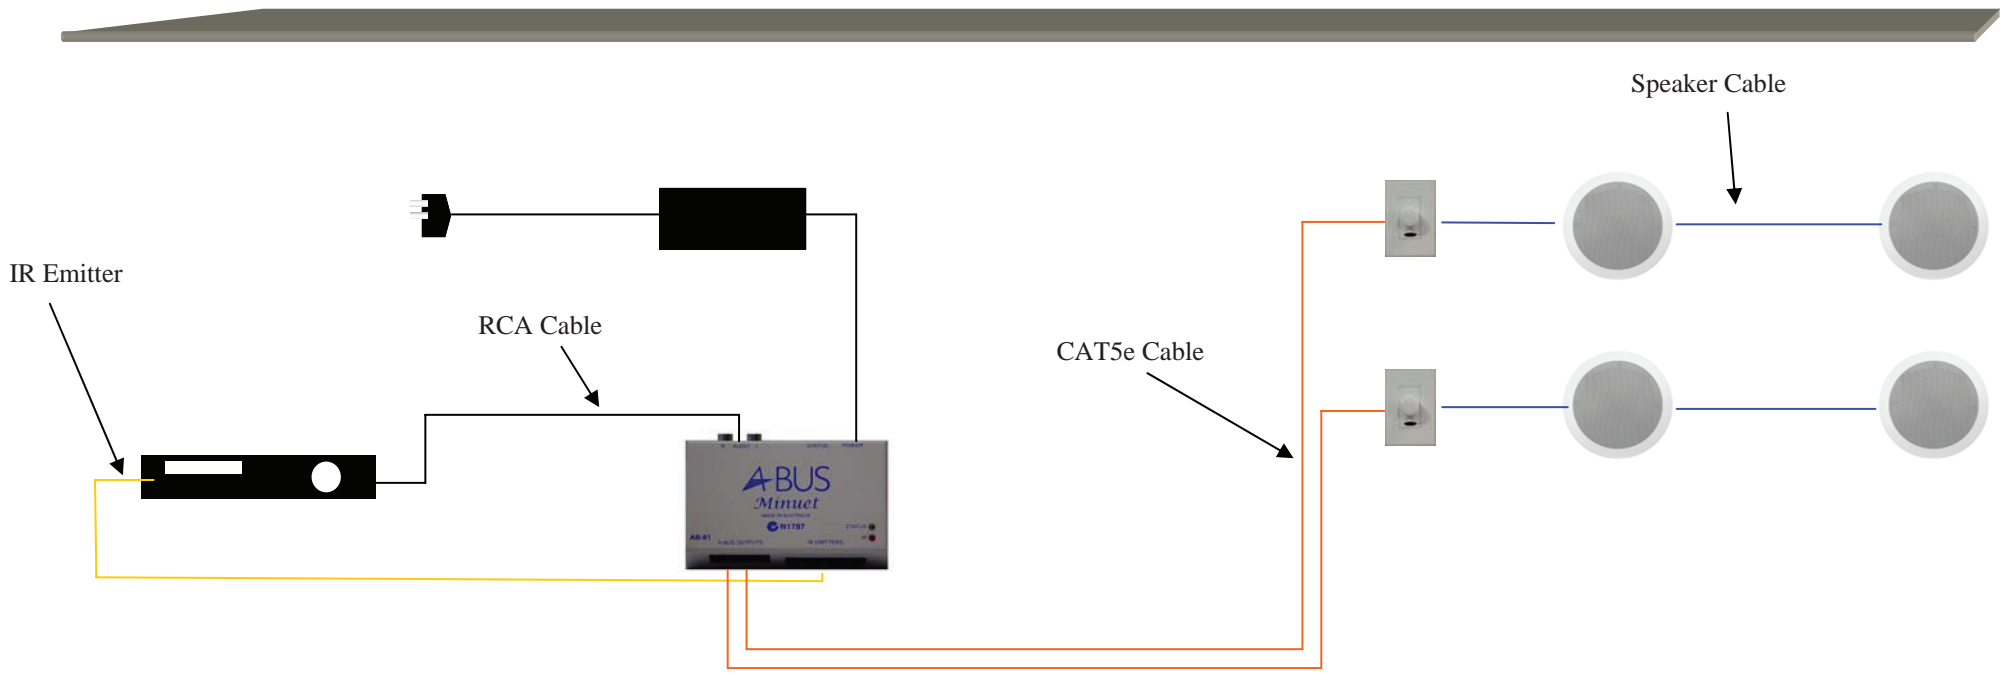

AB-61/239

1 Source 2 Room 1 Zone

Kit Includes

- 1 x AB-61 HUB
- 1 x APS-40 Power Supply
- 2 x AB-39 In-wall Amplified Volume Control
- 2 x ABP-C6 In-ceiling Speakers
- 1 x IRE-110 IR Emitters