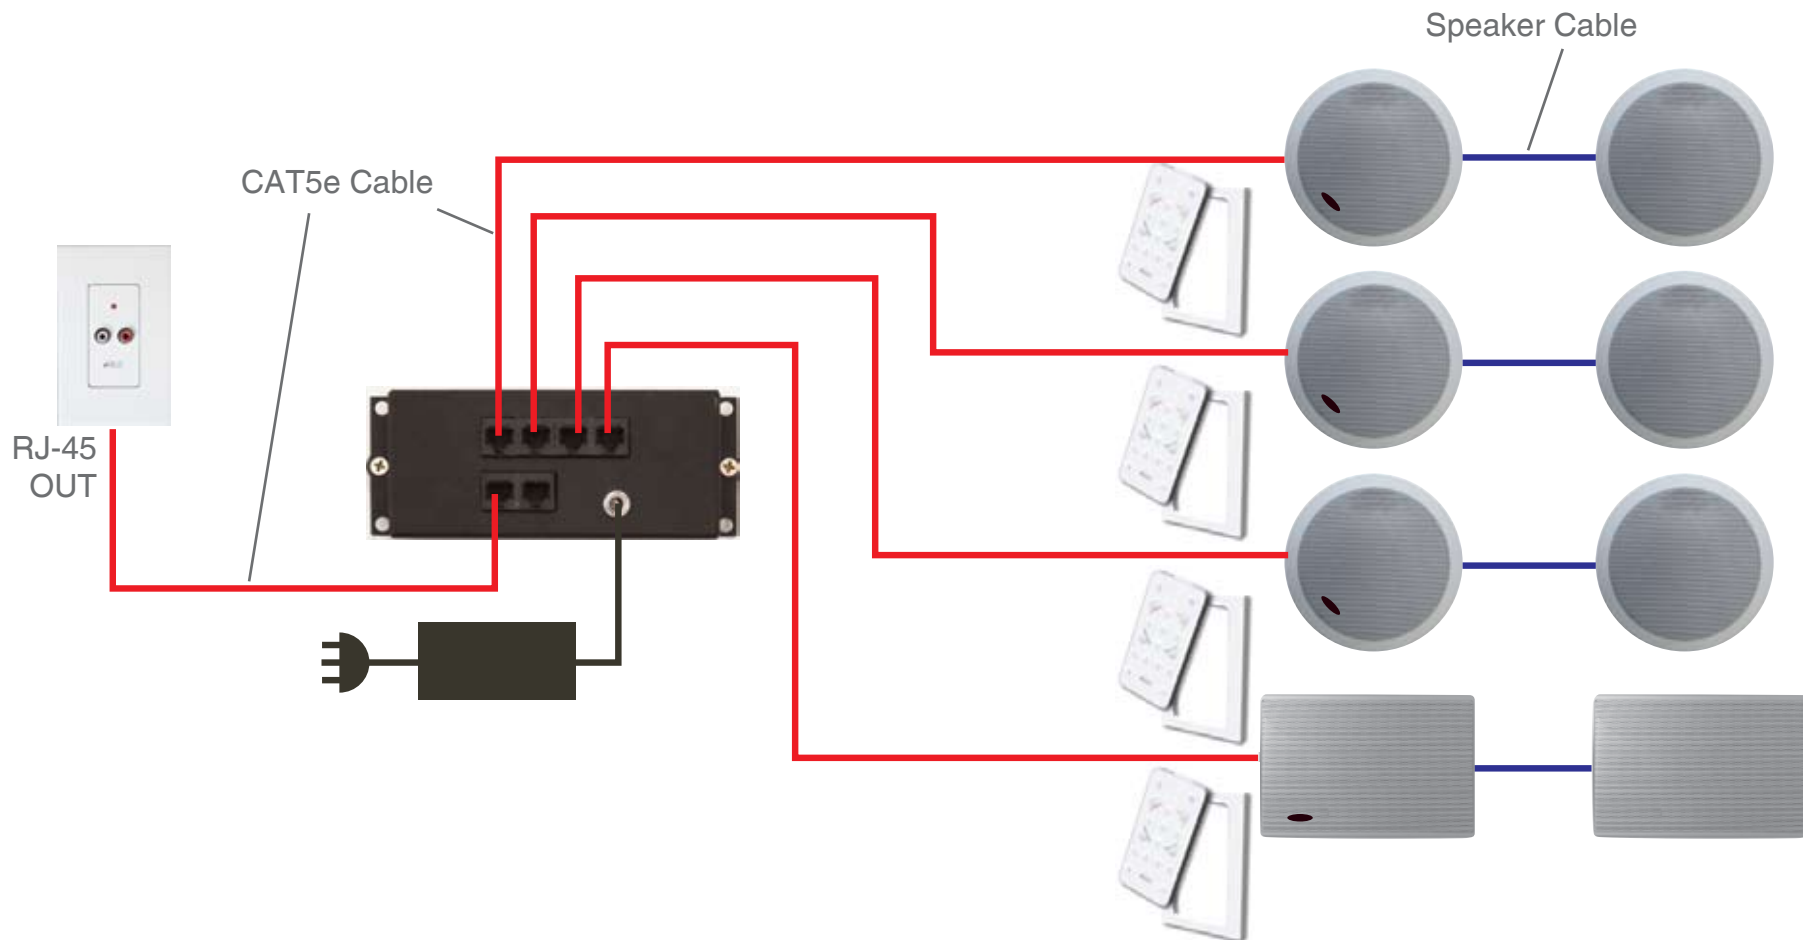

## Kit includes

- 1 x AB-70
- 1 x ABK-4RJ HUB
- 1 x APS-40 Power Supply
- 2 x AB-43 In-wall amplified Volume Controls
- 2 x ABP-C6 In-ceiling Speakers
- 2 x AB-40RC Credit Card Remote

# DP-4RJB/4DC6-ALF

Central Source, 4 Room Kit

Kit includes

- 1 x AB-70
- 1 x ABK-4RJ HUB
- 1 x APS-40 Power Supply
- 4 x ABR-43 Learning Remote with Cradle
- 3 x ABD-C6 In-ceiling Speakers
- 1 x ABD-W5 Outdoor On-wall Speakers