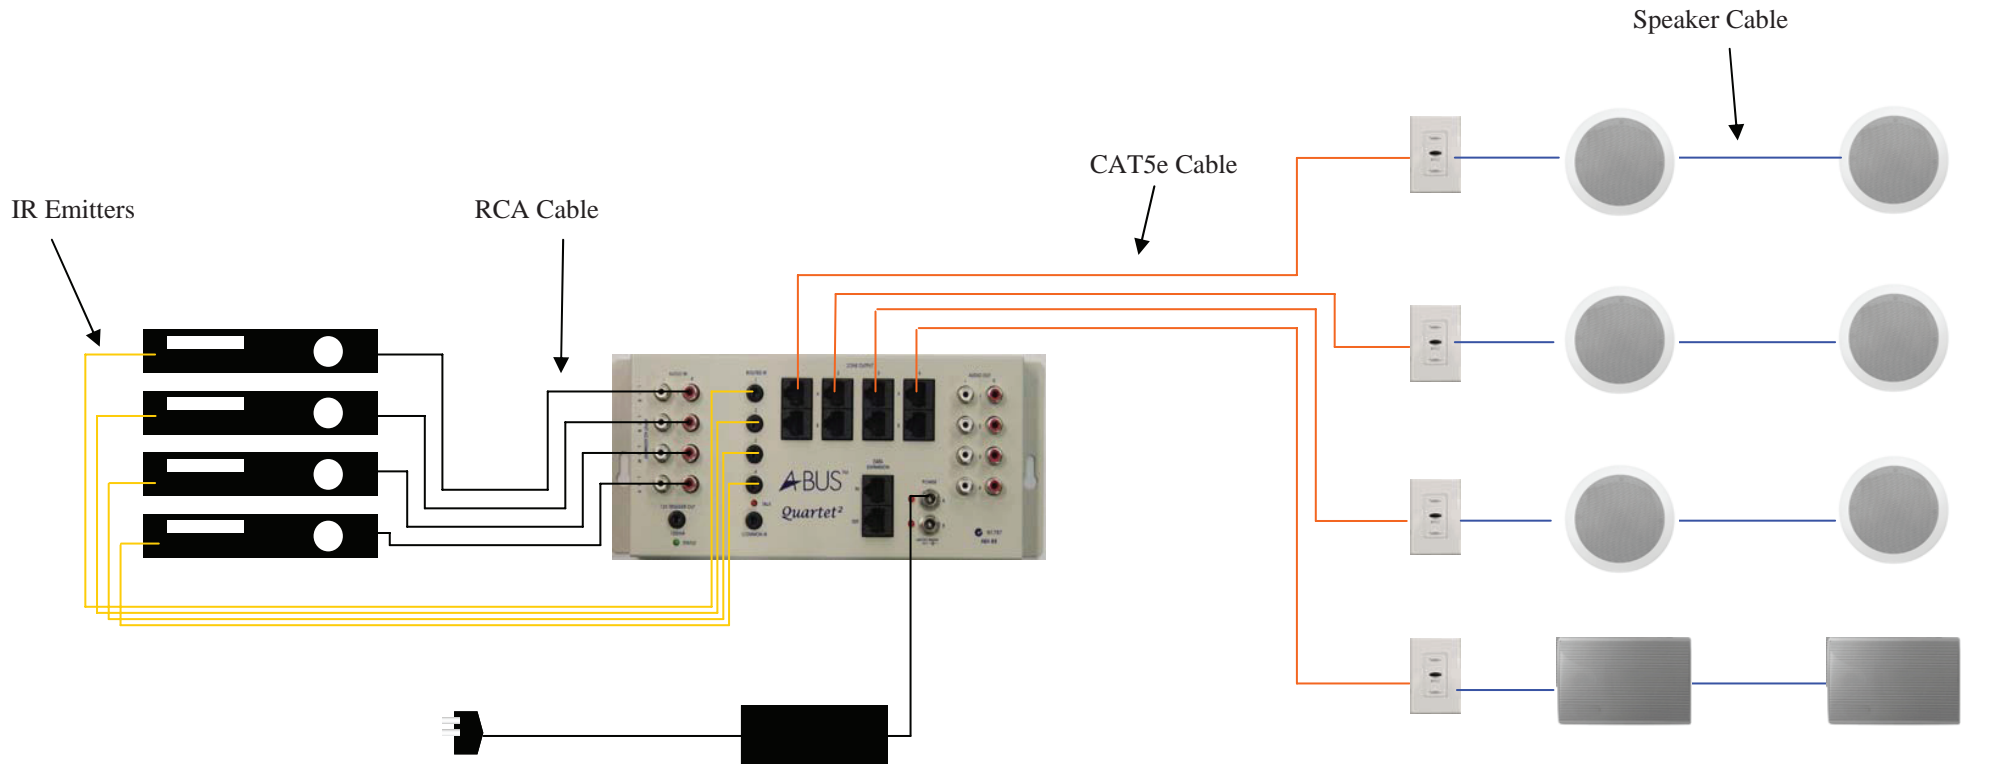

ABX-88/443-ALF

4 Source 4 Room 4 Zone

Kit Includes

- 1 x ABX-88 HUB
- 1 x APS-40 Power Supply
- 4 x AB-43 In-wall Amplified Volume Control
- 3 x ABP-C6 In-ceiling Speakers
- 1 x ABP-W5 Outdoor on-wall Speaker
- 4 x ABR-40 Credit Card Remote
- 1 x ABR-43 On-wall Remote
- 4 x IRE-110 IR Emitters