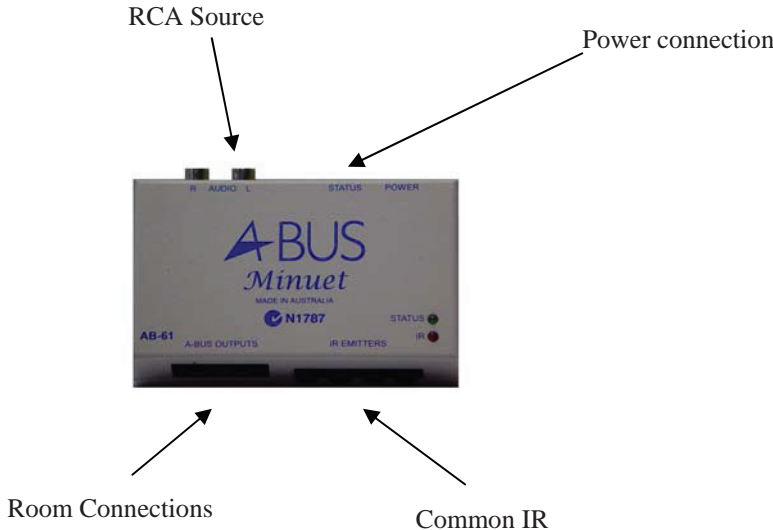

AB-61/220-ALF

1 Source 2 Room 1 Zone

Kit Includes

- 1 x AB-61 HUB
- 1 x APS-40 Power Supply
- 2 x AB-20 In-wall Amplified Volume Control
- 1 x ABP-C6 In-ceiling Speakers
- 1 x ABP-W5 Outdoor on-wall Speakers