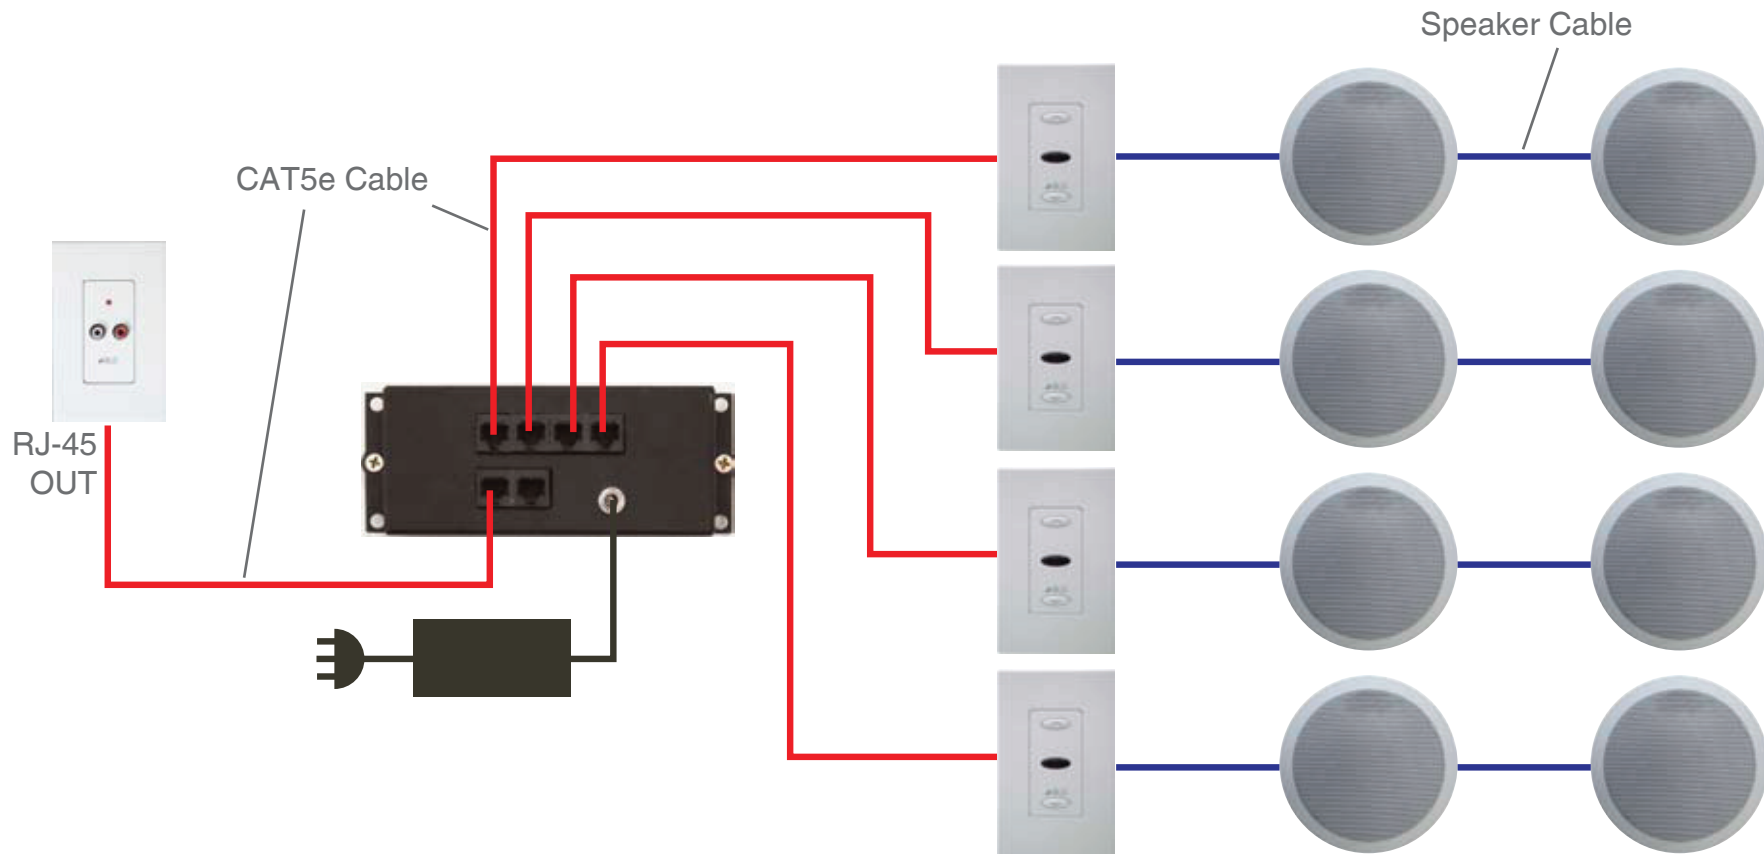

DP-4RJB/443

Central Source, 4 Room Kit

Kit includes

- 1 x AB-70
- 1 x ABK-4RJ HUB
- 1 x APS-40 Power Supply
- 4 x AB-43 In-wall amplified Volume Controls
- 4 x ABP-C6 In-ceiling Speakers