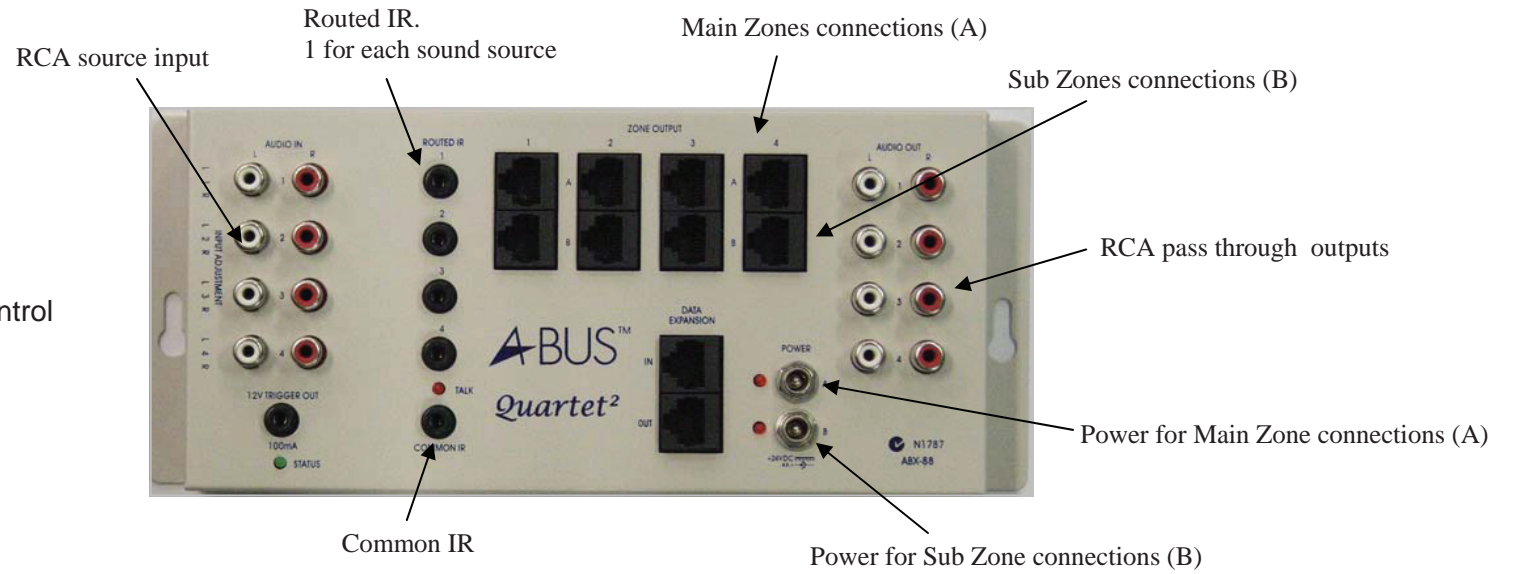

ABX-88/445

4 Source 4 Room 4 Zone

Kit Includes

- 1 x ABX-88 HUB
- 1 x APS-40 Power Supply
- 4 x AB-45 In-wall Amplified Volume Control
- 4 x ABP-C6 In-ceiling Speakers
- 4 x ABR-40 Credit Card Remote
- 1 x ABR-43 On-wall Remote
- 4 x IRE-110 IR Emitters