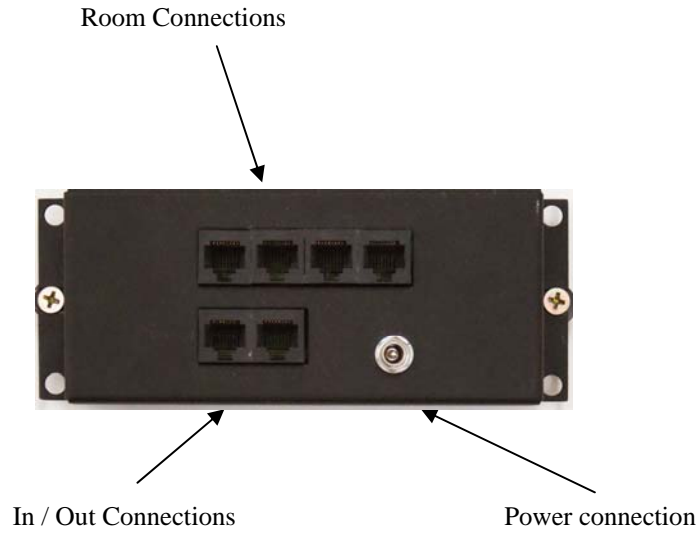

iA-4RJ/4DC6-ALF

1 Source 4 Room 1 Zone

Kit Includes

- 1 x AB-313 In-wall iPod Dock
- 1 x ABK-4RJ HUB
- 1 x APS-40 Power Supply
- 3 x ABD-C6 Direct in-ceiling Speakers
- 1 x ABD-W5 Outdoor on-wall Speakers
- 4 x iAR-43 On-wall remote (with iPod controls)