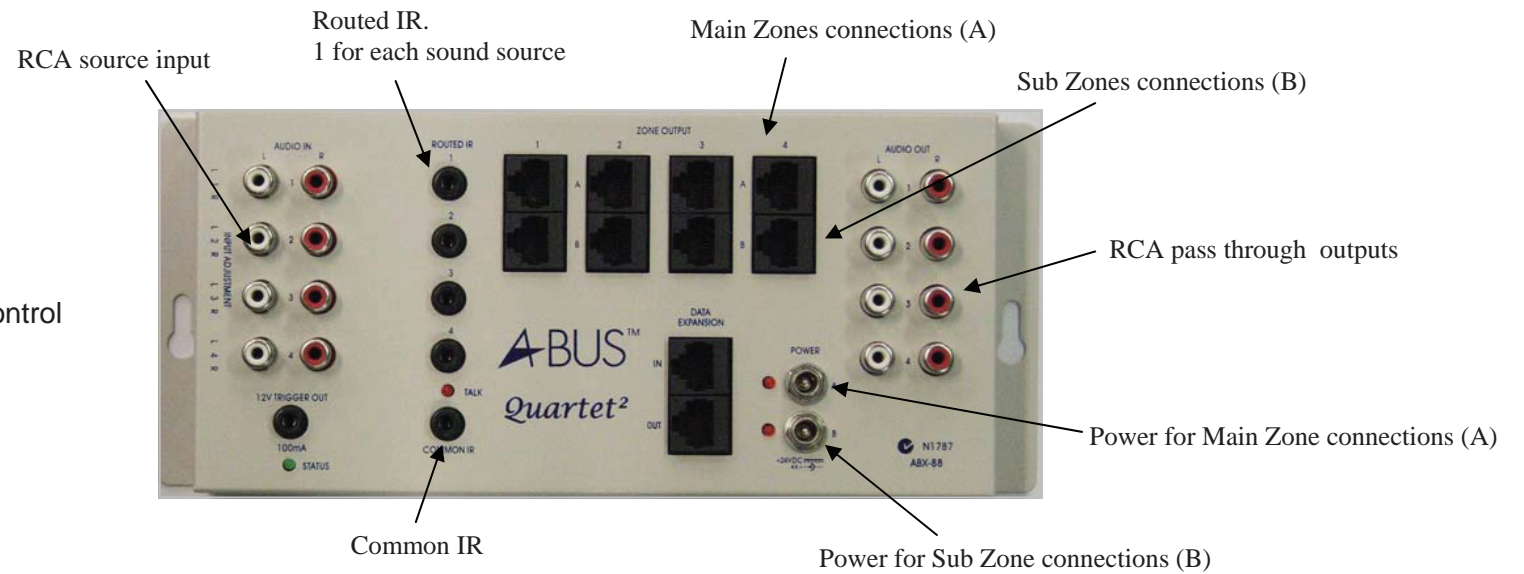

ABX-88/443-ALF

4 Source 4 Room 4 Zone

Kit Includes

- 1 x ABX-88 HUB
- 1 x APS-40 Power Supply
- 4 x AB-43 In-wall Amplified Volume Control
- 3 x ABP-C6 In-ceiling Speakers
- 1 x ABP-W5 Outdoor on-wall Speaker
- 4 x ABR-40 Credit Card Remote
- 1 x ABR-43 On-wall Remote
- 4 x IRE-110 IR Emitters