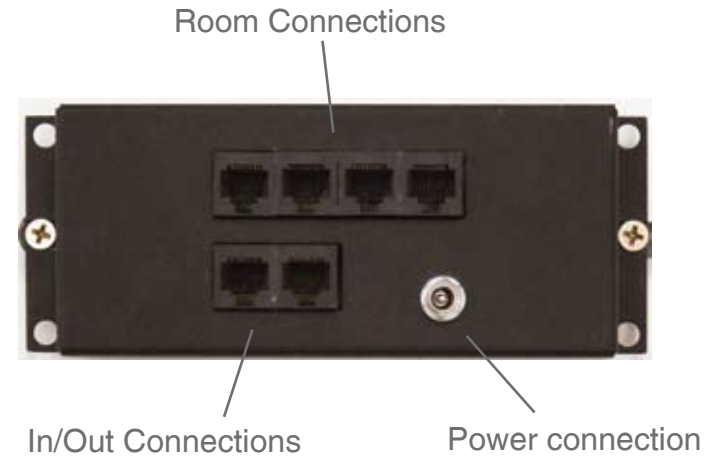

DP-4RJB/4DC6-ALF

Central Source, 4 Room Kit

Kit includes

- 1 x AB-70
- 1 x ABK-4RJ HUB
- 1 x APS-40 Power Supply
- 4 x ABR-43 Learning Remote with Cradle
- 3 x ABD-C6 In-ceiling Speakers
- 1 x ABD-W5 Outdoor On-wall Speakers