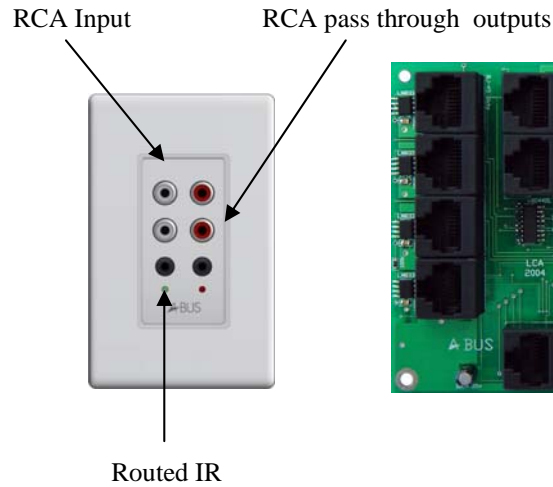

iA-84/8DC6-ALF

iPod + 3 Source 4 Room 1 Zone

Kit Includes

- 1 x AB-313 In-wall iPod Dock
- 1 x ABX-84 HUB
- 3 x AB-75 Local Source Module
- 2 x APS-40 Power Supply
- 7 x ABD-C6 Direct In-ceiling Speakers
- 1 x ABD-W5 Outdoor on-wall Direct Speakers
- 8 x iAR-43 On-wall remote (with iPod controls)