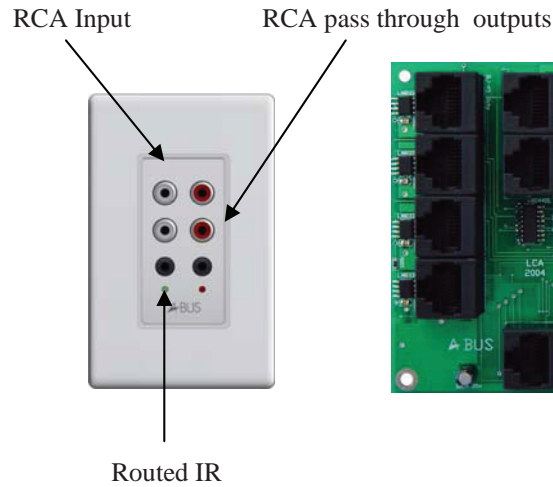

iA-84/443-ALF

iPod + 3 Source 4 Room 1 Zone

Kit Includes

- 1 x AB-313 In-wall iPod Dock
- 1 x ABX-84 HUB
- 3 x AB-75 Local Source Module
- 1 x APS-40 Power Supply
- 4 x AB-43 In-wall Amplified Volume Control
- 3 x ABP-C6 In-ceiling Speakers
- 1 x ABP-W Outdoor On-wall Speakers
- 4 x ABR-40 Credit card remote
- 1 x iAR-43 On-wall remote (with iPod controls)