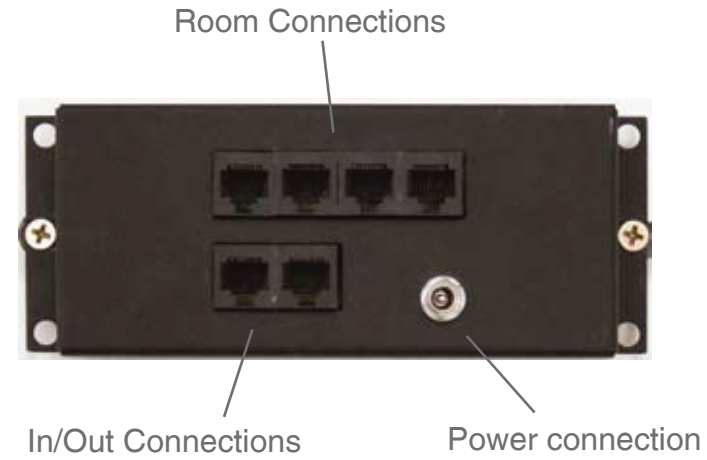

DPIR-4RJB/243

Central Source, 2 Room Kit

Kit includes

- 1 x AB-301
- 1 x ABK-4RJ HUB
- 1 x APS-40 Power Supply
- 2 x AB-43 In-wall amplified Volume Controls
- 2 x ABP-C6 In-ceiling Speakers
- 1 x IRE-110 IR Emitter
- 4 x AB-40RC Credit Card Remote