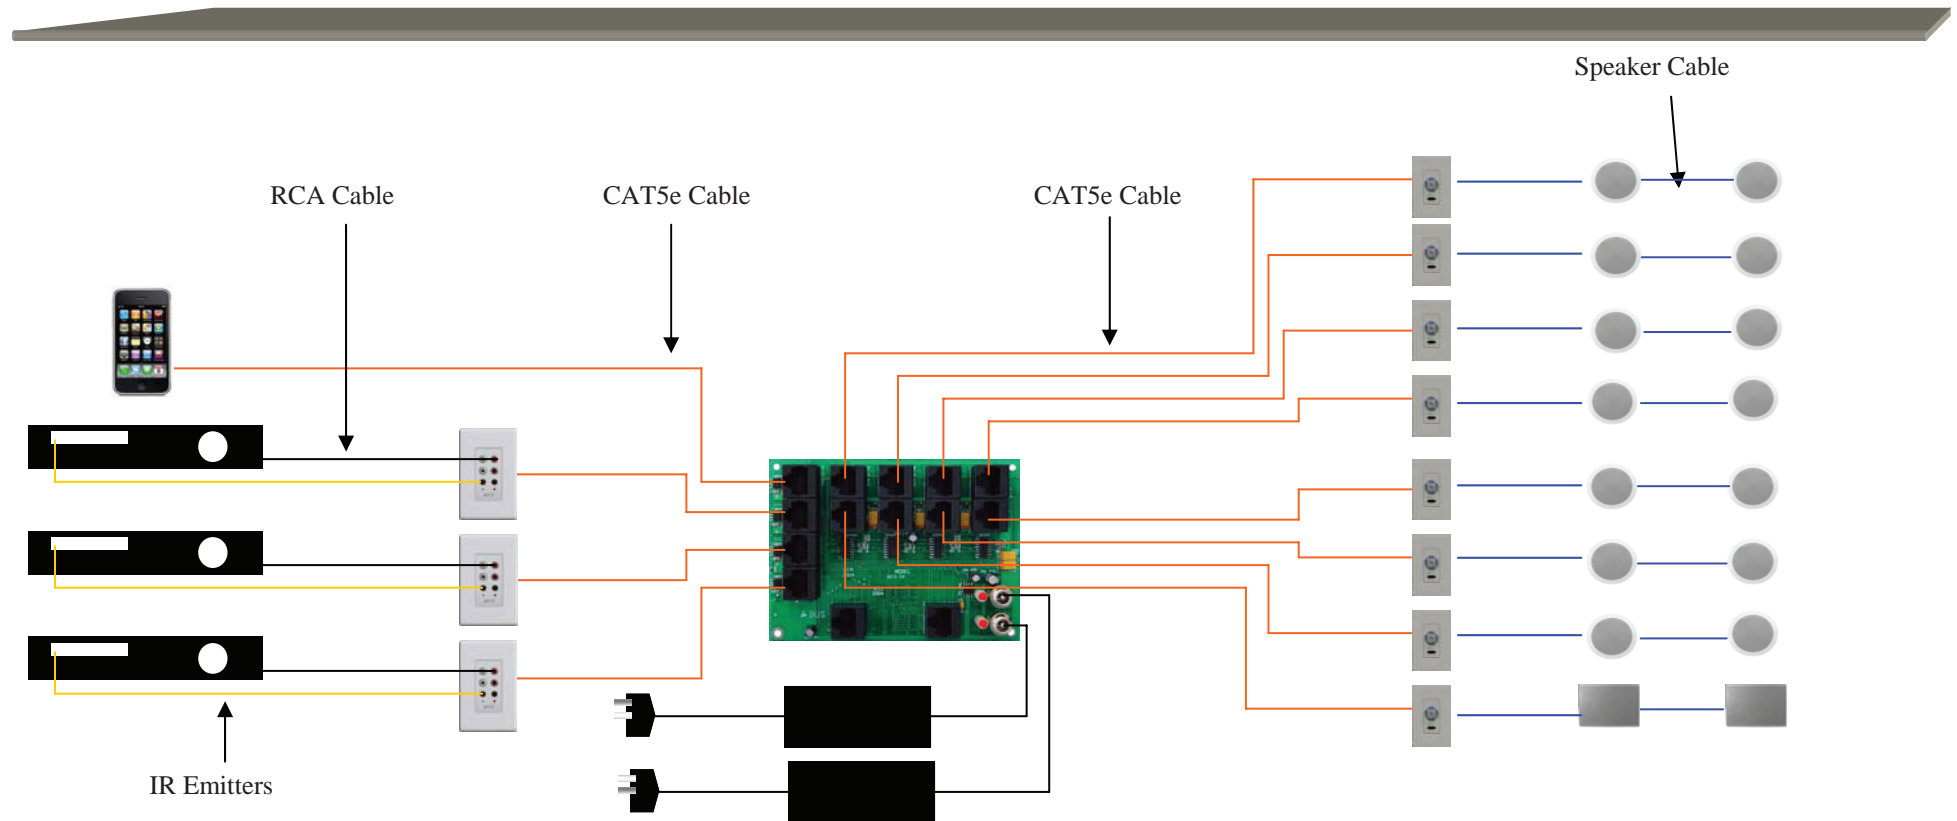

iA-84/845-ALF

iPod + 3 Source 4 Room 1 Zone

Kit Includes

- 1 x AB-313 In-wall iPod Dock
- 1 x ABX-84 HUB
- 3 x AB-75 Local Source Module
- 2 x APS-40 Power Supply
- 8 x AB-45 In-wall AVC
- 7 x ABP-C6 6" In-ceiling Speaker
- 1 x ABP-W5 5" Outdoor on-wall Speakers
- 1 x iAR-43 On-wall remote (with iPod controls)