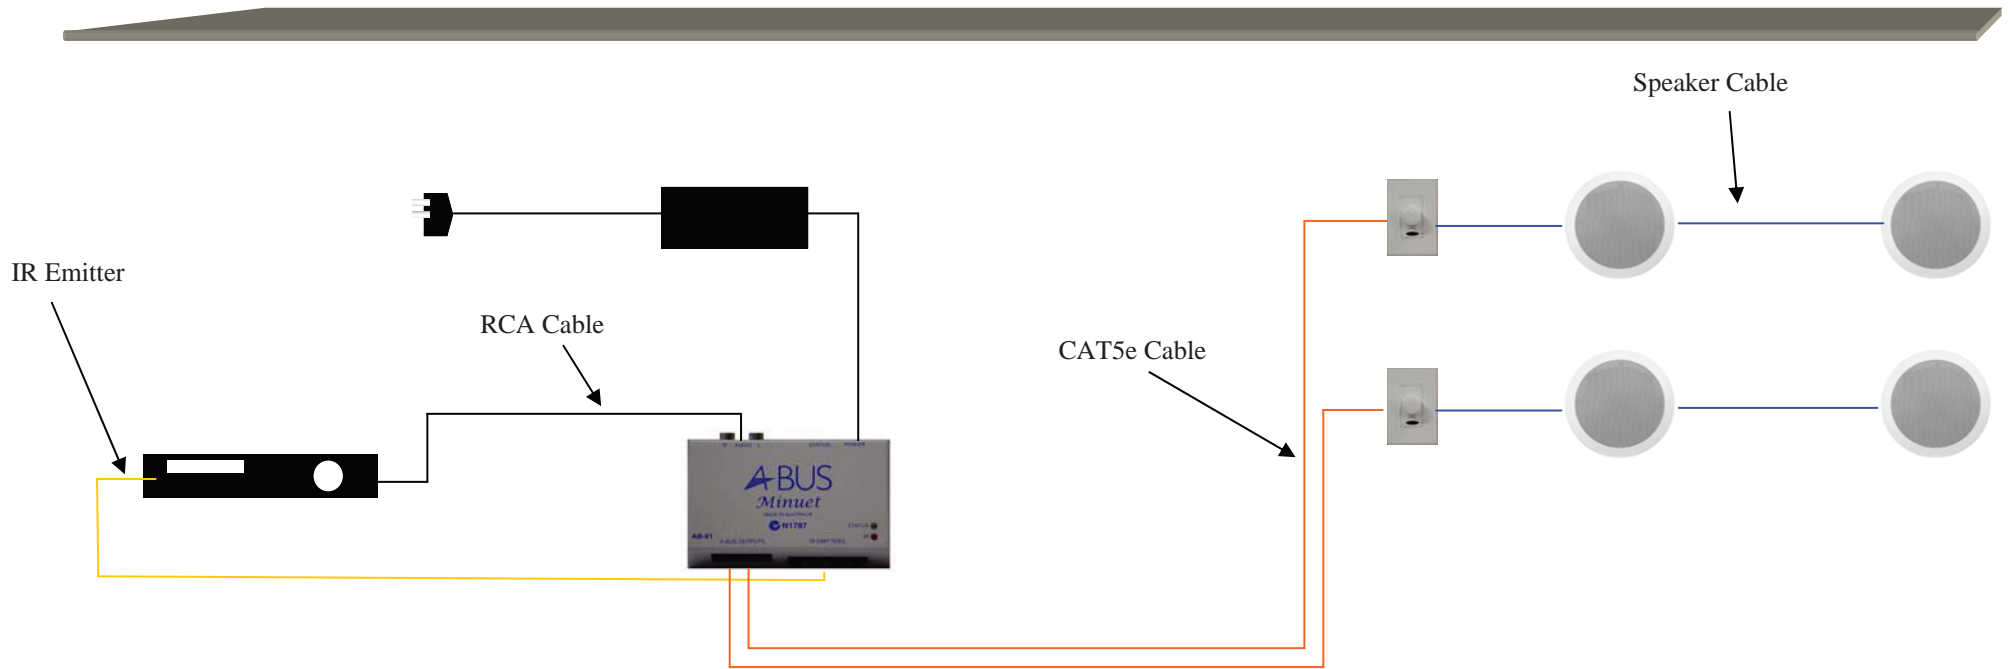

AB-61/2398

1 Source 2 Room 1 Zone

Kit Includes

- 1 x AB-61 HUB
- 1 x APS-40 Power Supply
- 2 x AB-39 In-wall Amplified Volume Control
- 2 x CP-8 8" In-ceiling Speakers
- 1 x IRE-110 IR Emitters