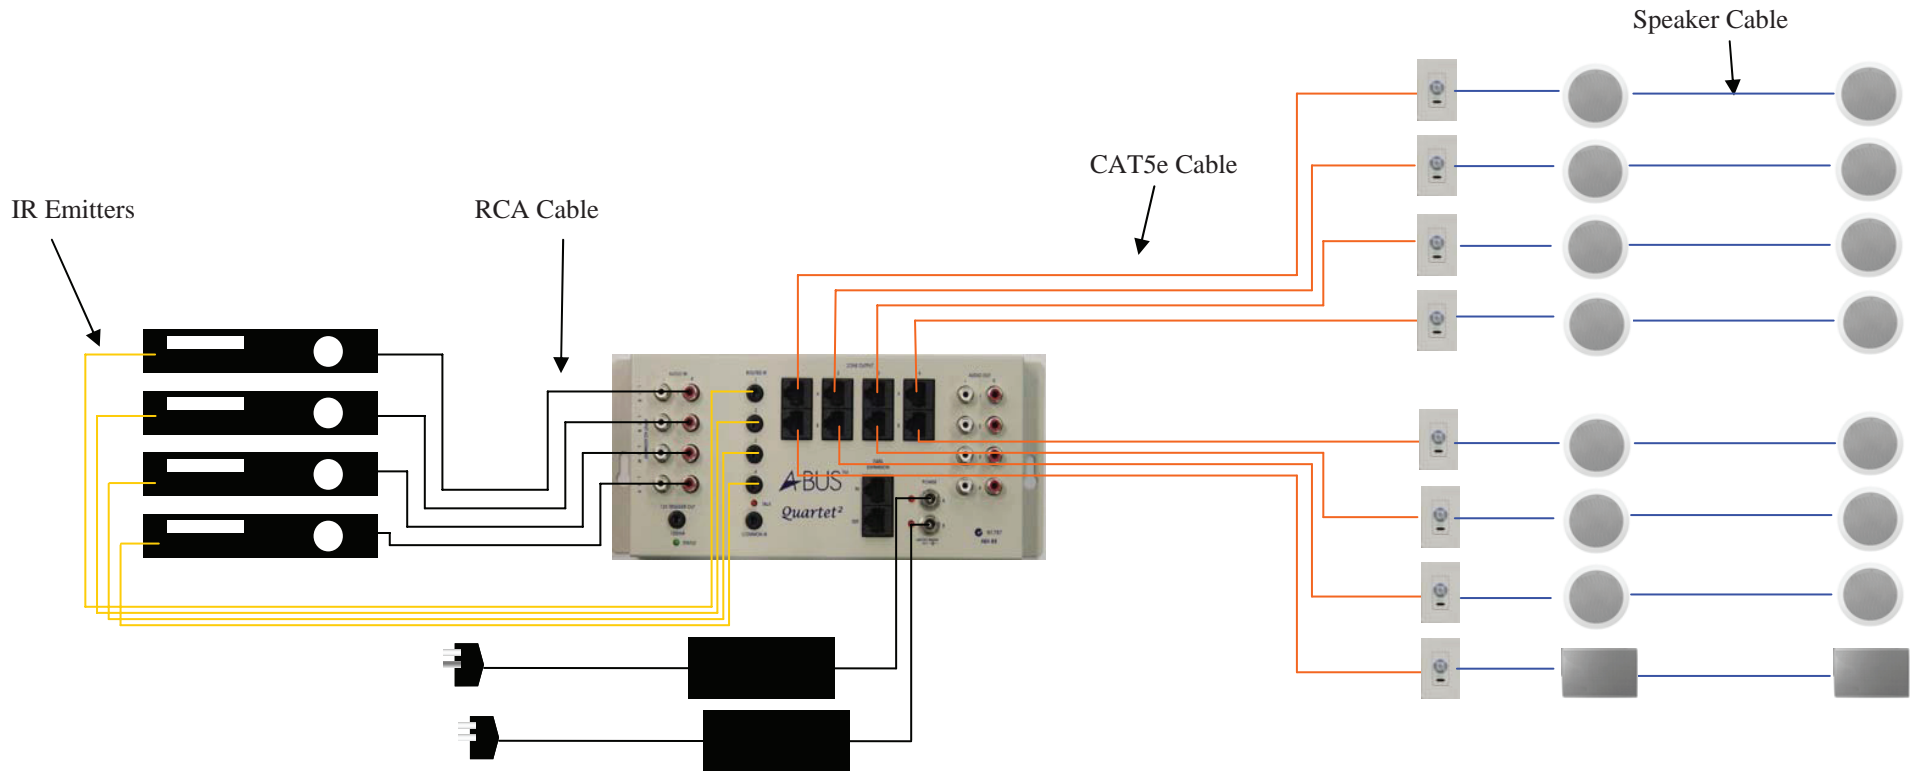

ABX-88/845-ALF

4 Source 8 Room 4 Zone

Kit Includes

- 1 x ABX-88 HUB
- 2 x APS-40 Power Supply
- 8 x AB-45 In-wall Amplified Volume Control
- 7 x ABP-C6 In-ceiling Speakers
- 1 x ABP-W5 Outdoor on-wall Speaker
- 8 x ABR-40 Credit Card Remote
- 1 x ABR-43 On-wall Remote
- 4 x IRE-110 IR Emitters