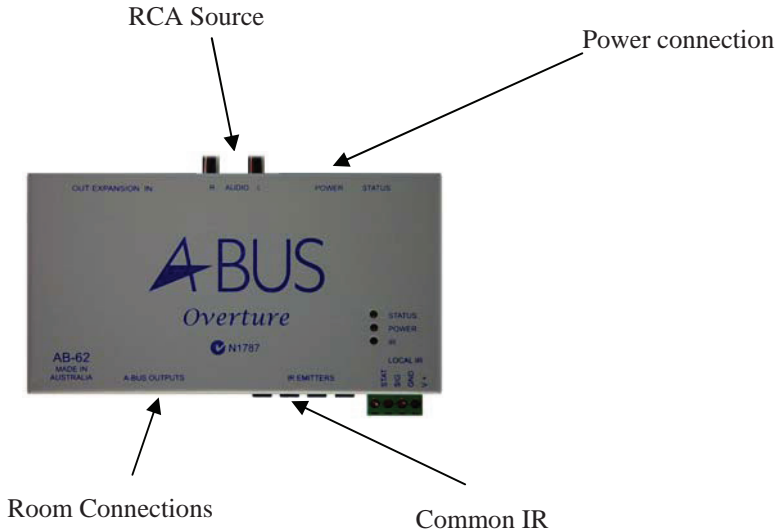

AB-62/443-ALF

1 Source 4 Room 1 Zone

Kit Includes

- 1 x AB-62 HUB
- 1 x APS-40 Power Supply
- 4 x AB-43 In-wall Amplified Volume Control
- 3 x ABP-C6 In-ceiling Speakers
- 1 x ABP-W5 Outdoor on-wall Speaker
- 1 x IRE-110 IR Emitters