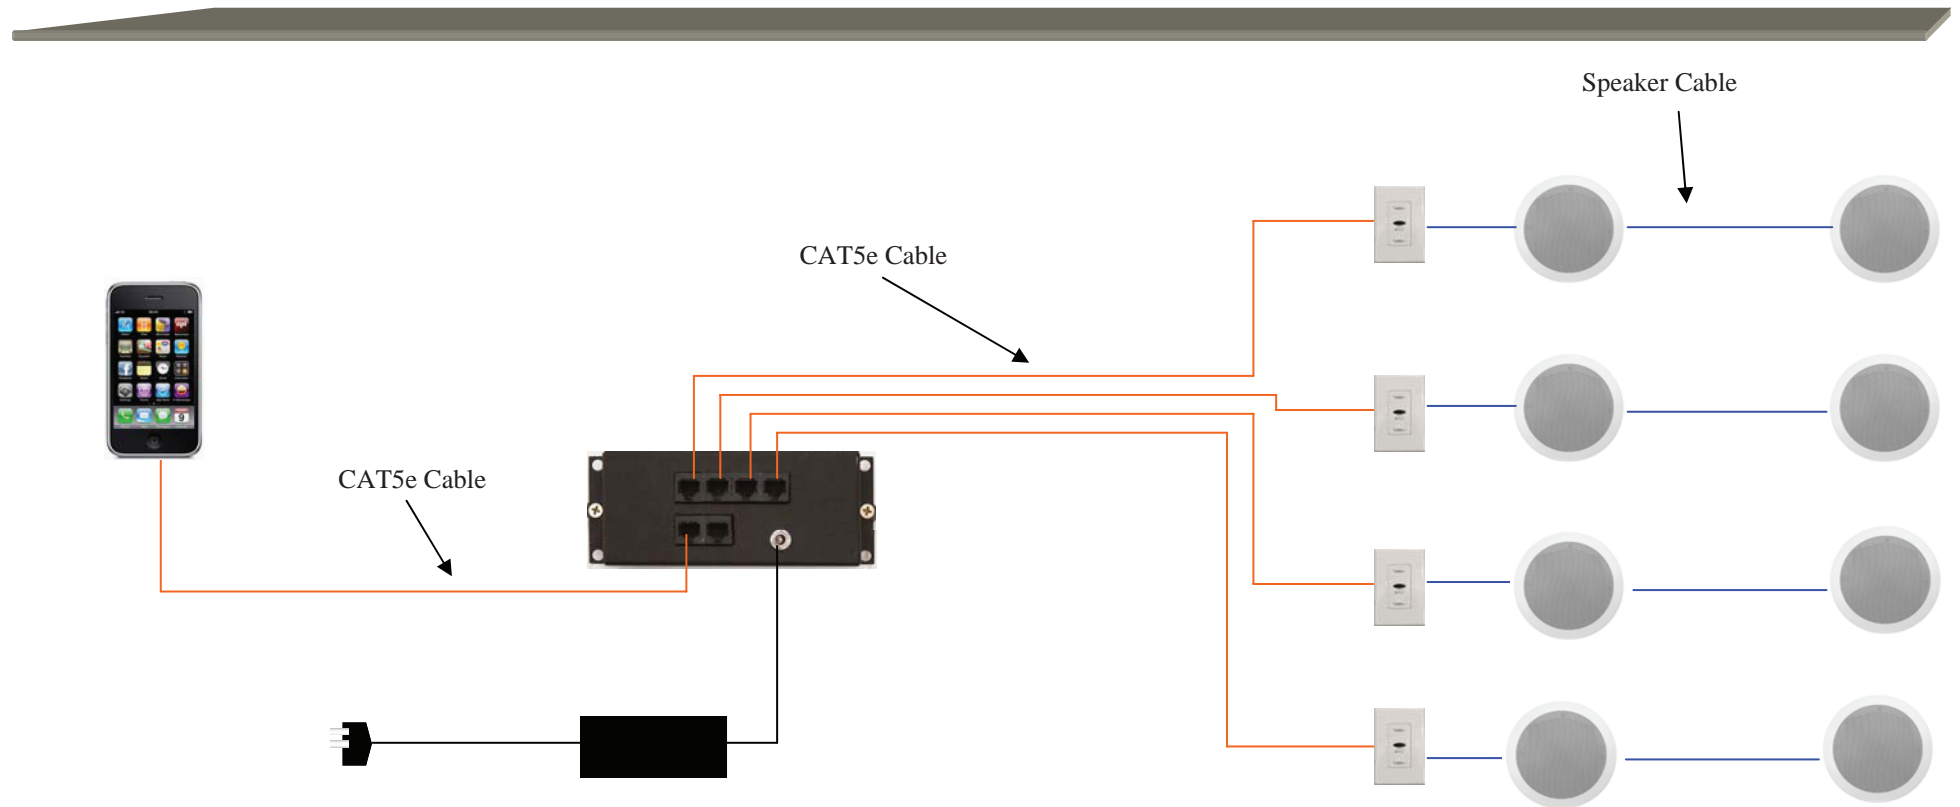

iA-4RJ/443

1 Source 4 Room 1 Zone

Kit Includes

- 1 x AB-313 In-wall iPod Dock
- 1 x ABK-4RJ HUB
- 1 x APS-40 Power Supply
- 4 x AB-43 In-wall Amplified Volume Controls
- 4 x ABP-C6 In-ceiling Speakers
- 4 x ABR-40 Credit card remote
- 1 x iAR-43 On-wall remote (with iPod controls)