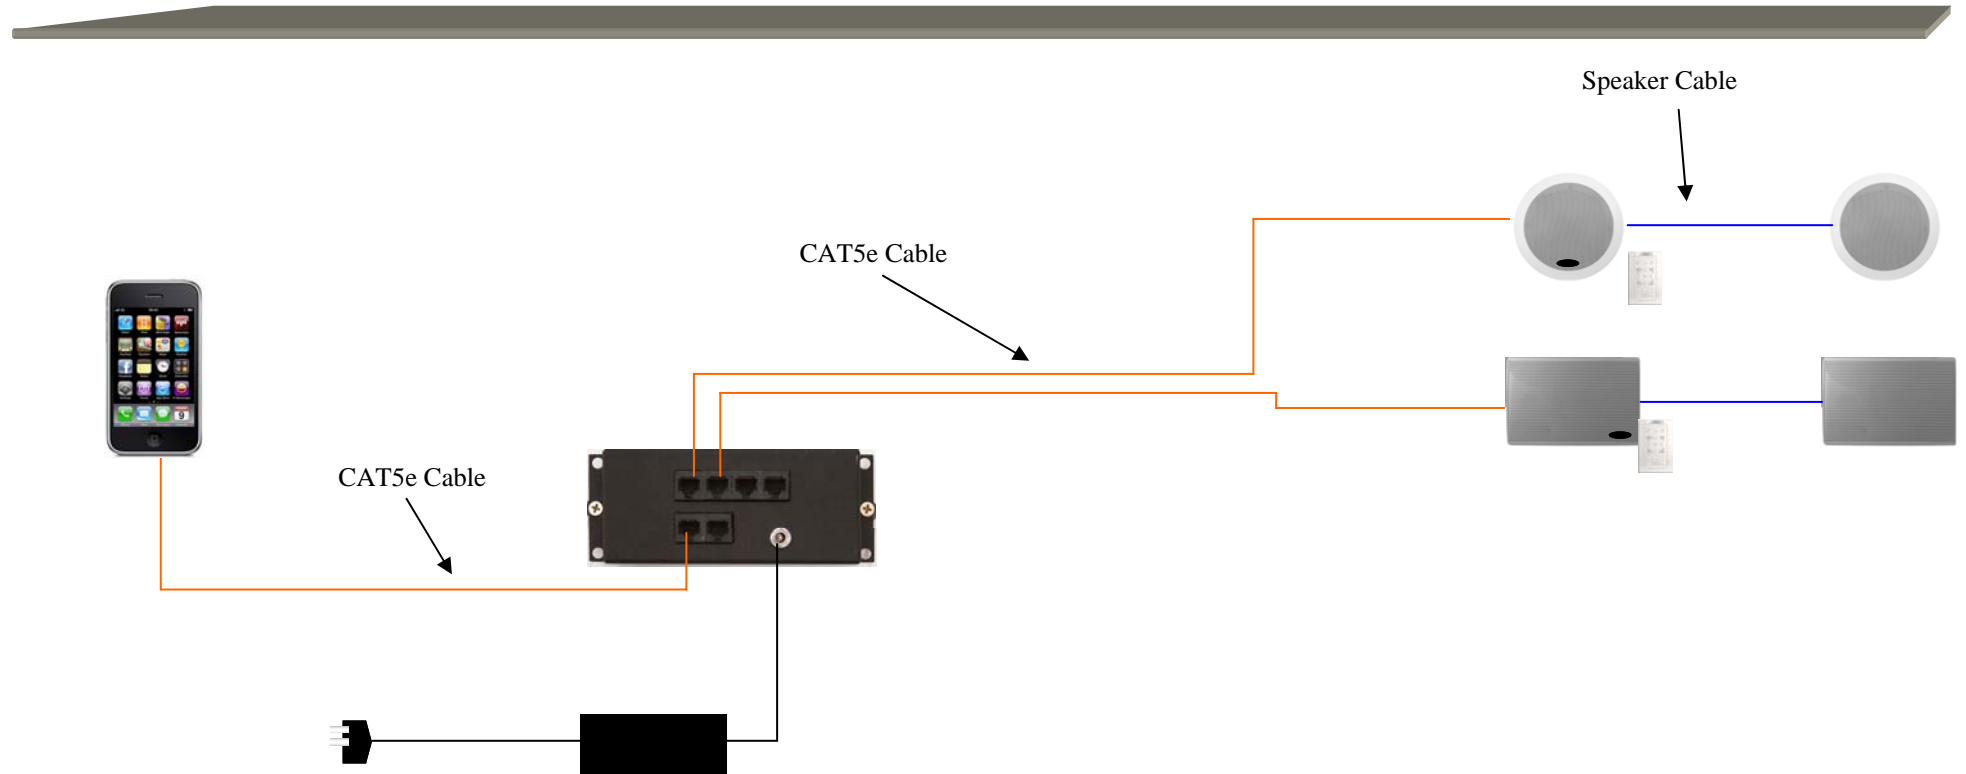

iA-4RJ/2DC6-ALF

1 Source 2 Room 1 Zone

Kit Includes

- 1 x AB-313 In-wall iPod Dock
- 1 x ABK-4RJ HUB
- 1 x APS-40 Power Supply
- 1 x ABD-C6 Direct in-ceiling Speakers
- 1 x ABD-W5 Outdoor on-wall Speakers
- 2 x iAR-43 On-wall remote (with iPod controls)