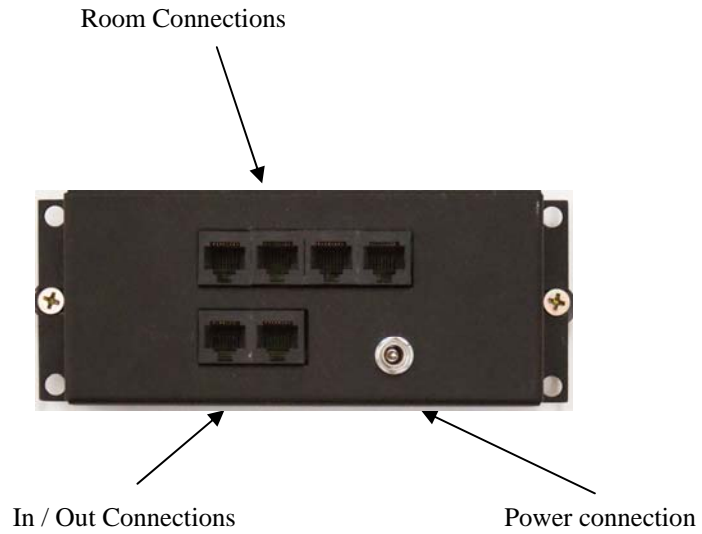

iA-4RJ/2DC6

1 Source 2 Room 1 Zone

Kit Includes

- 1 x AB-313 In-wall iPod Dock
- 1 x ABK-4RJ HUB
- 1 x APS-40 Power Supply
- 2 x ABD-C6 Direct in-ceiling Speakers
- 2 x iAR-43 On-wall remote (with iPod controls)