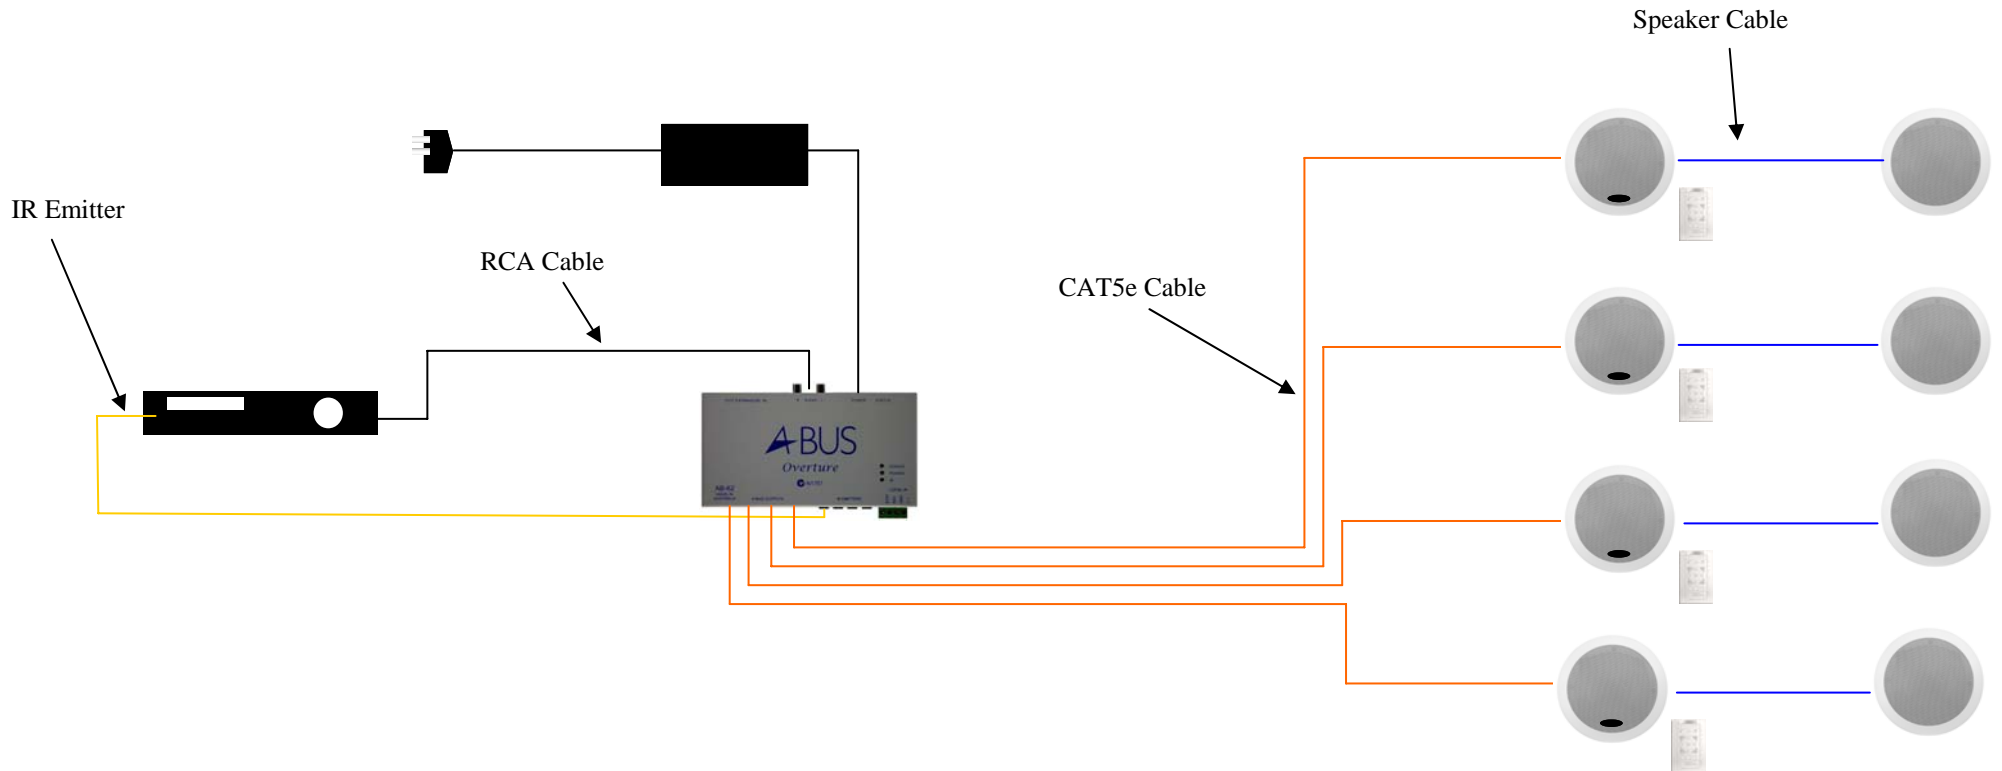

AB-62/DC6

1 Source 4 Room 1 Zone

Kit Includes

- 1 x AB-62 HUB
- 1 x APS-40 Power Supply
- 4 x ABD-C6 Direct In-ceiling Speakers
- 4 x ABR-43 On-wall Remotes
- 1 x IRE-110 IR Emitters