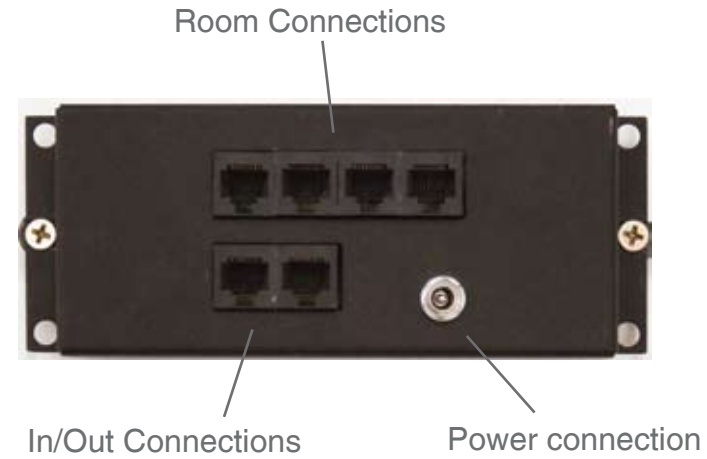

DPIR-4RJB/4DC6-ALF

Central Source, 4 Room Kit

Kit includes

- 1 x AB-301
- 1 x ABK-4RJ HUB
- 1 x APS-40 Power Supply
- 3 x ABD-C6 In-ceiling Speakers
- 1 x ABD-W5 Outdoor On-wall Speakers
- 4 x ABR-43 Learning Remote with Cradle
- 1 x IRE-110 IR Emitter