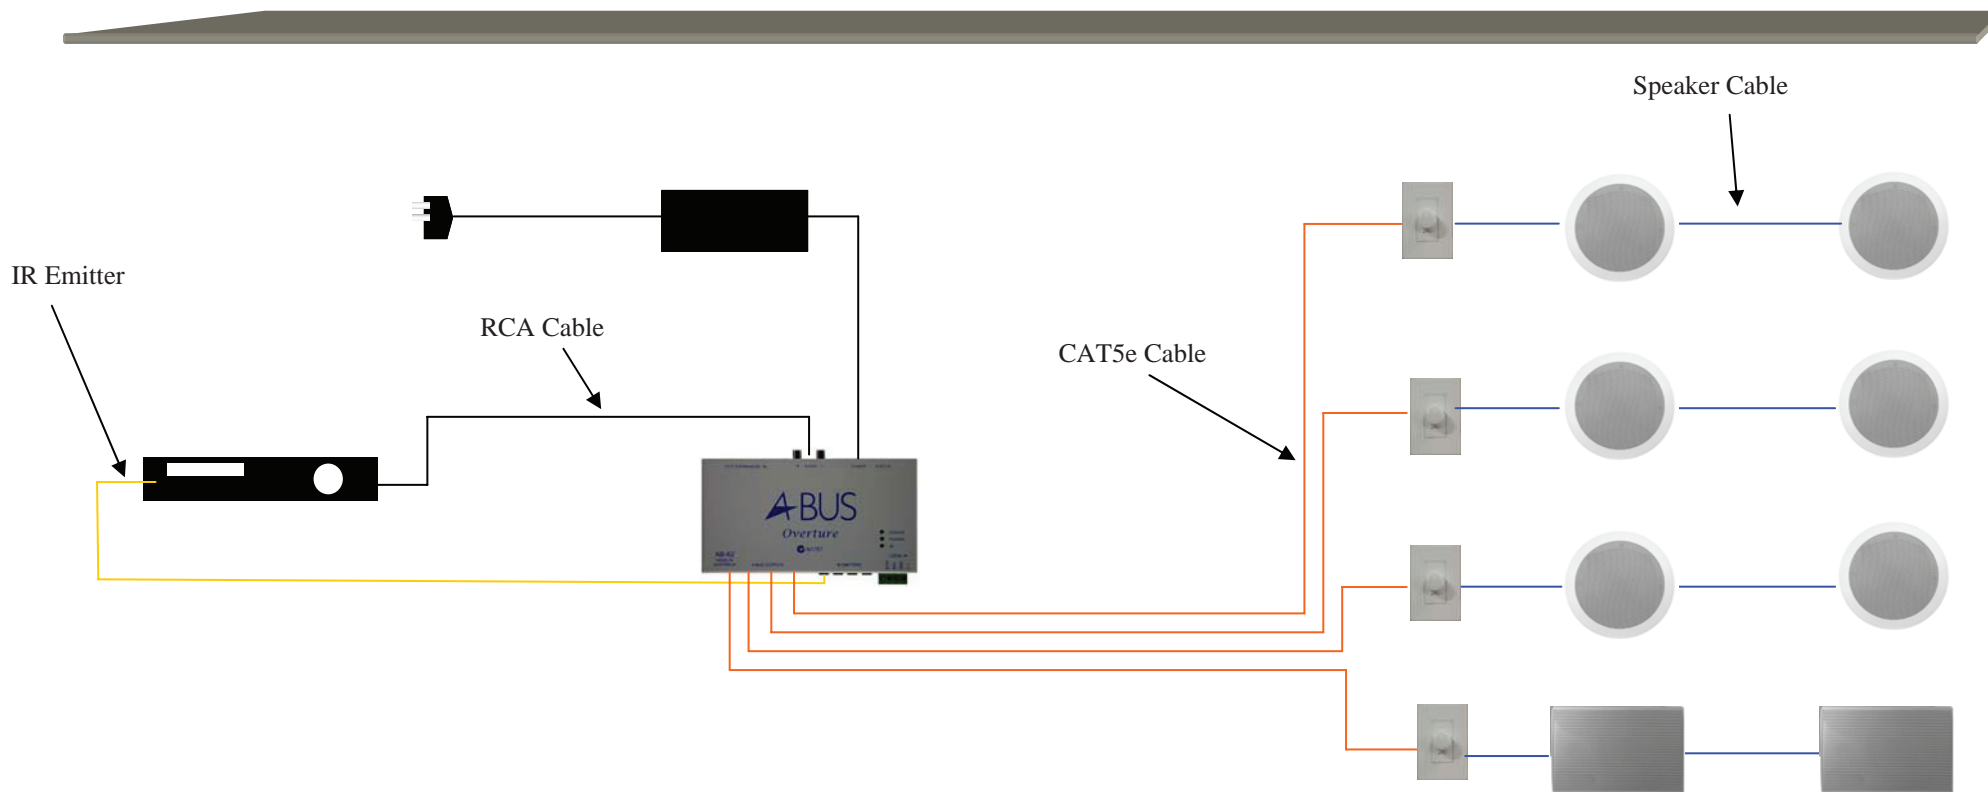

AB-62/420-ALF

1 Source 4 Room 1 Zone

Kit Includes

- 1 x AB-62 HUB
- 1 x APS-40 Power Supply
- 4 x AB-20 In-wall Amplified Volume Control
- 3 x ABP-C6 In-ceiling Speakers
- 1 x ABP-W5 Outdoor on-wall Speaker