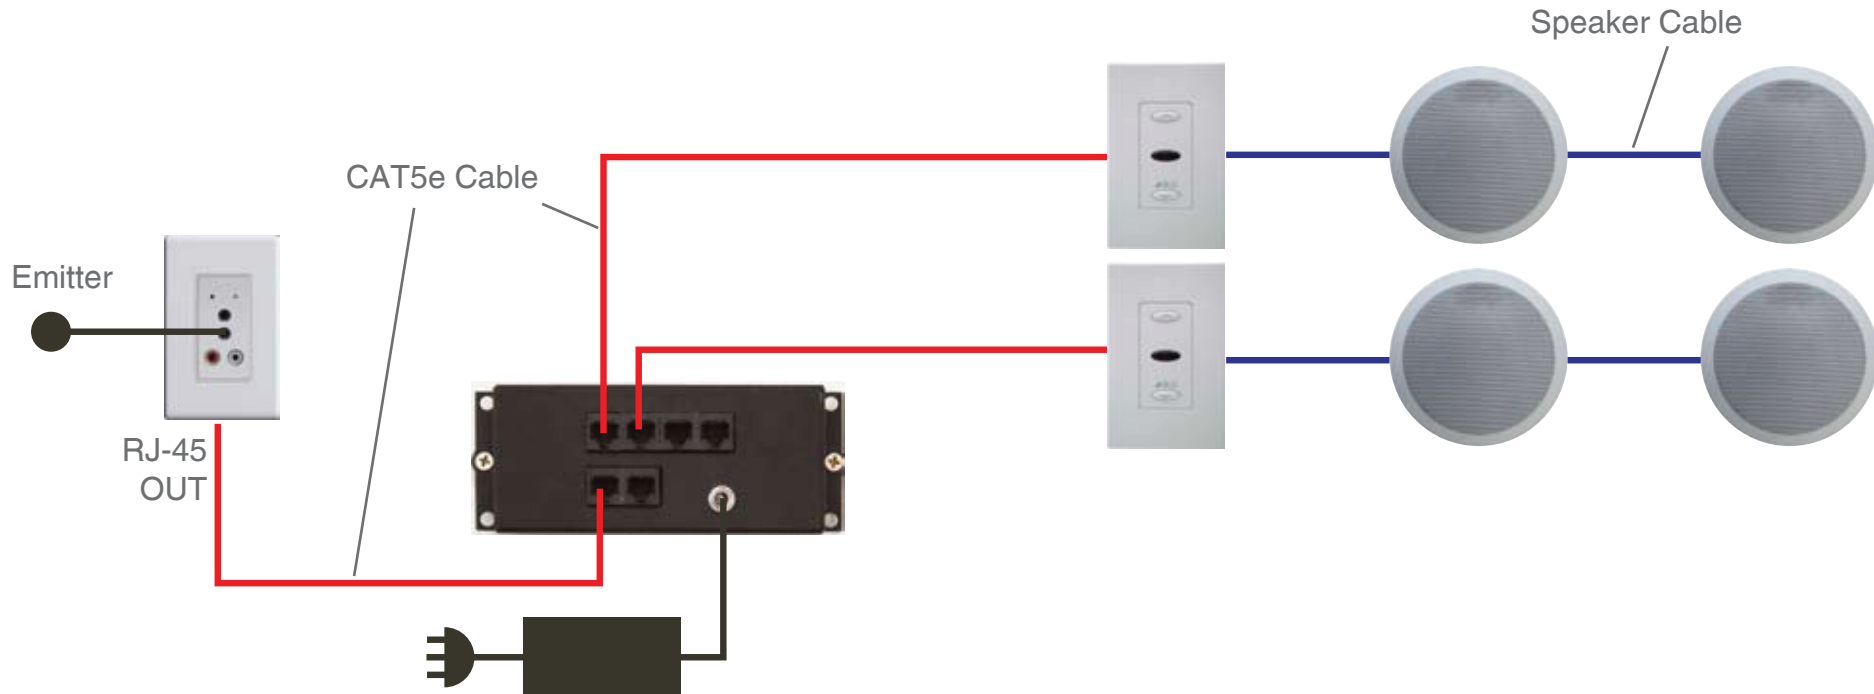

DPIR-4RJB/243

Central Source, 2 Room Kit

Kit includes

- 1 x AB-301
- 1 x ABK-4RJ HUB
- 1 x APS-40 Power Supply
- 2 x AB-43 In-wall amplified Volume Controls
- 2 x ABP-C6 In-ceiling Speakers
- 1 x IRE-110 IR Emitter
- 4 x AB-40RC Credit Card Remote