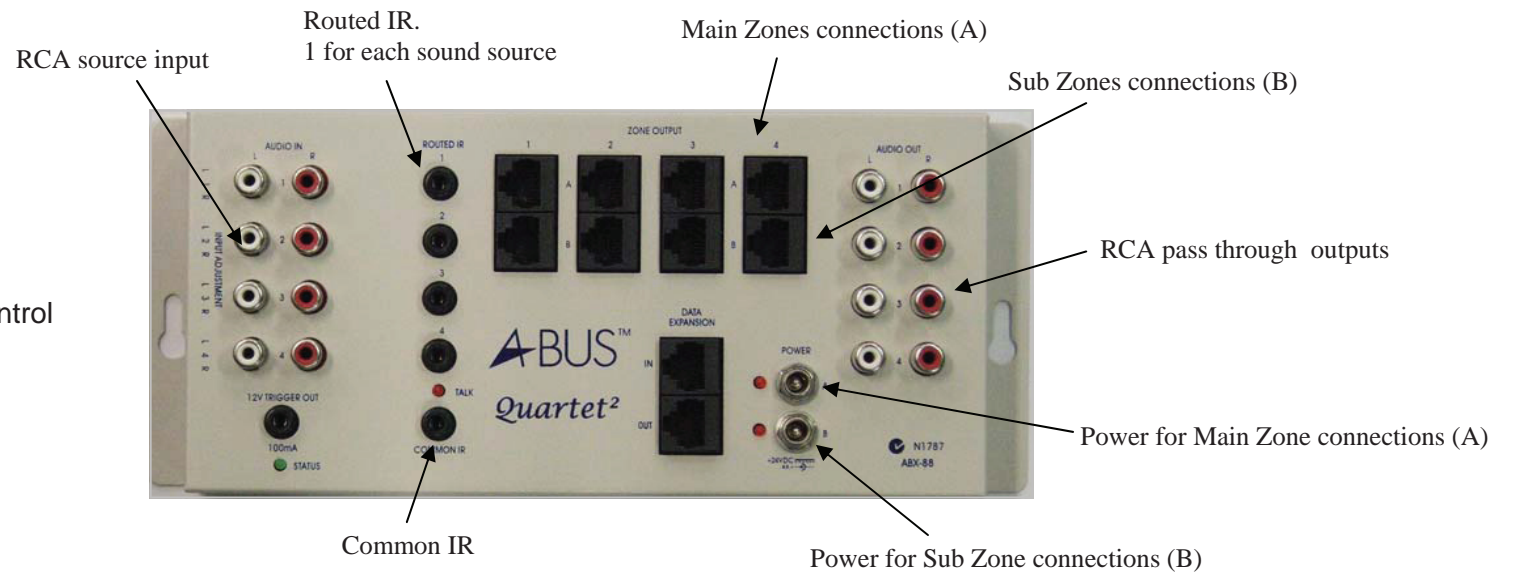

ABX-88/845

4 Source 8 Room 4 Zone

Kit Includes

- 1 x ABX-88 HUB
- 2 x APS-40 Power Supply
- 8 x AB-45 In-wall Amplified Volume Control
- 8 x ABP-C6 In-ceiling Speakers
- 8 x ABR-40 Credit Card Remote
- 1 x ABR-43 On-wall Remote
- 4 x IRE-110 IR Emitters