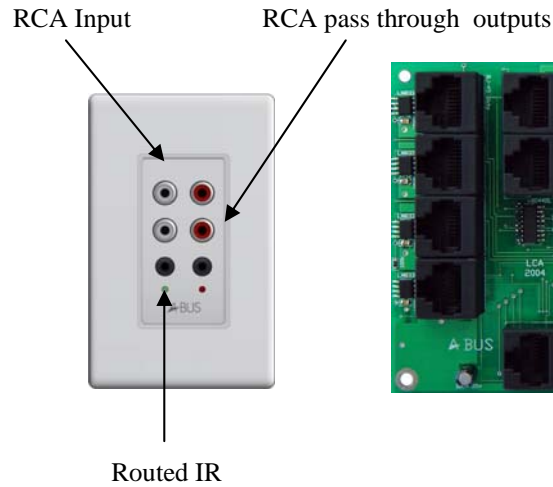

iA-84/8DC6

iPod + 3 Source 4 Room 1 Zone

Kit Includes

- 1 x AB-313 In-wall iPod Dock
- 1 x ABX-84 HUB
- 3 x AB-75 Local Source Module
- 2 x APS-40 Power Supply
- 8 x ABD-C6 Direct In-ceiling Speakers
- 8 x iAR-43 On-wall remote (with iPod controls)