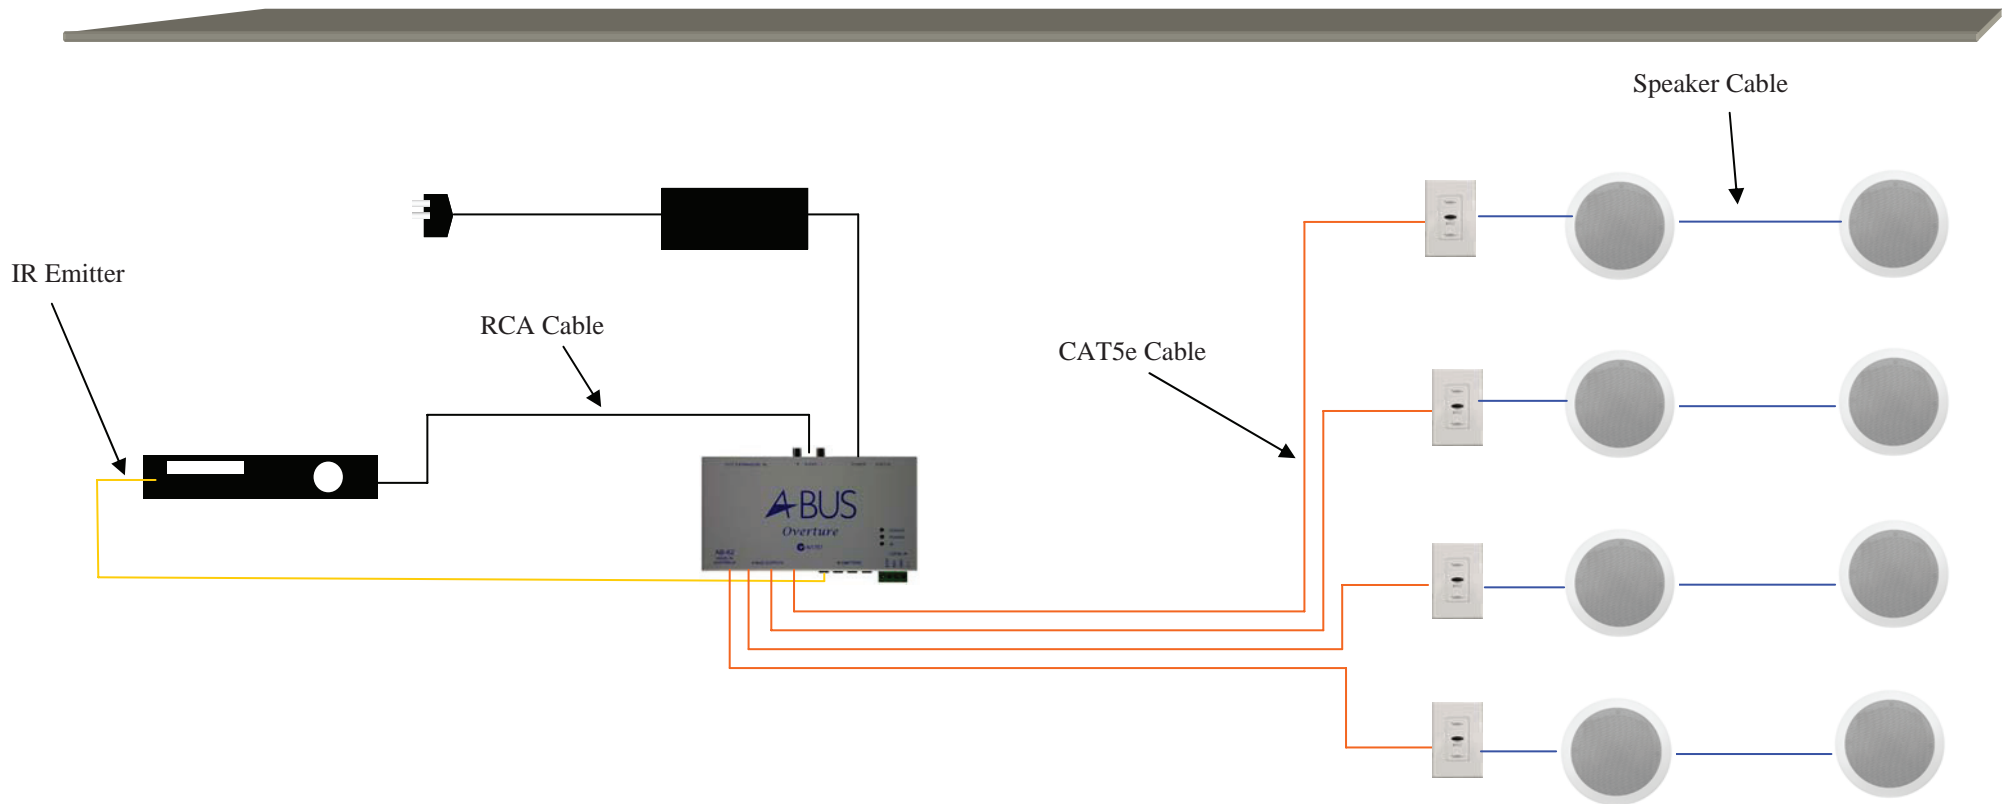

AB-62/4438

1 Source 4 Room 1 Zone

Kit Includes

- 1 x AB-62 HUB
- 1 x APS-40 Power Supply
- 4 x AB-43 In-wall Amplified Volume Control
- 4 x CP-8 8" In-ceiling Speakers
- 1 x IRE-110 IR Emitters