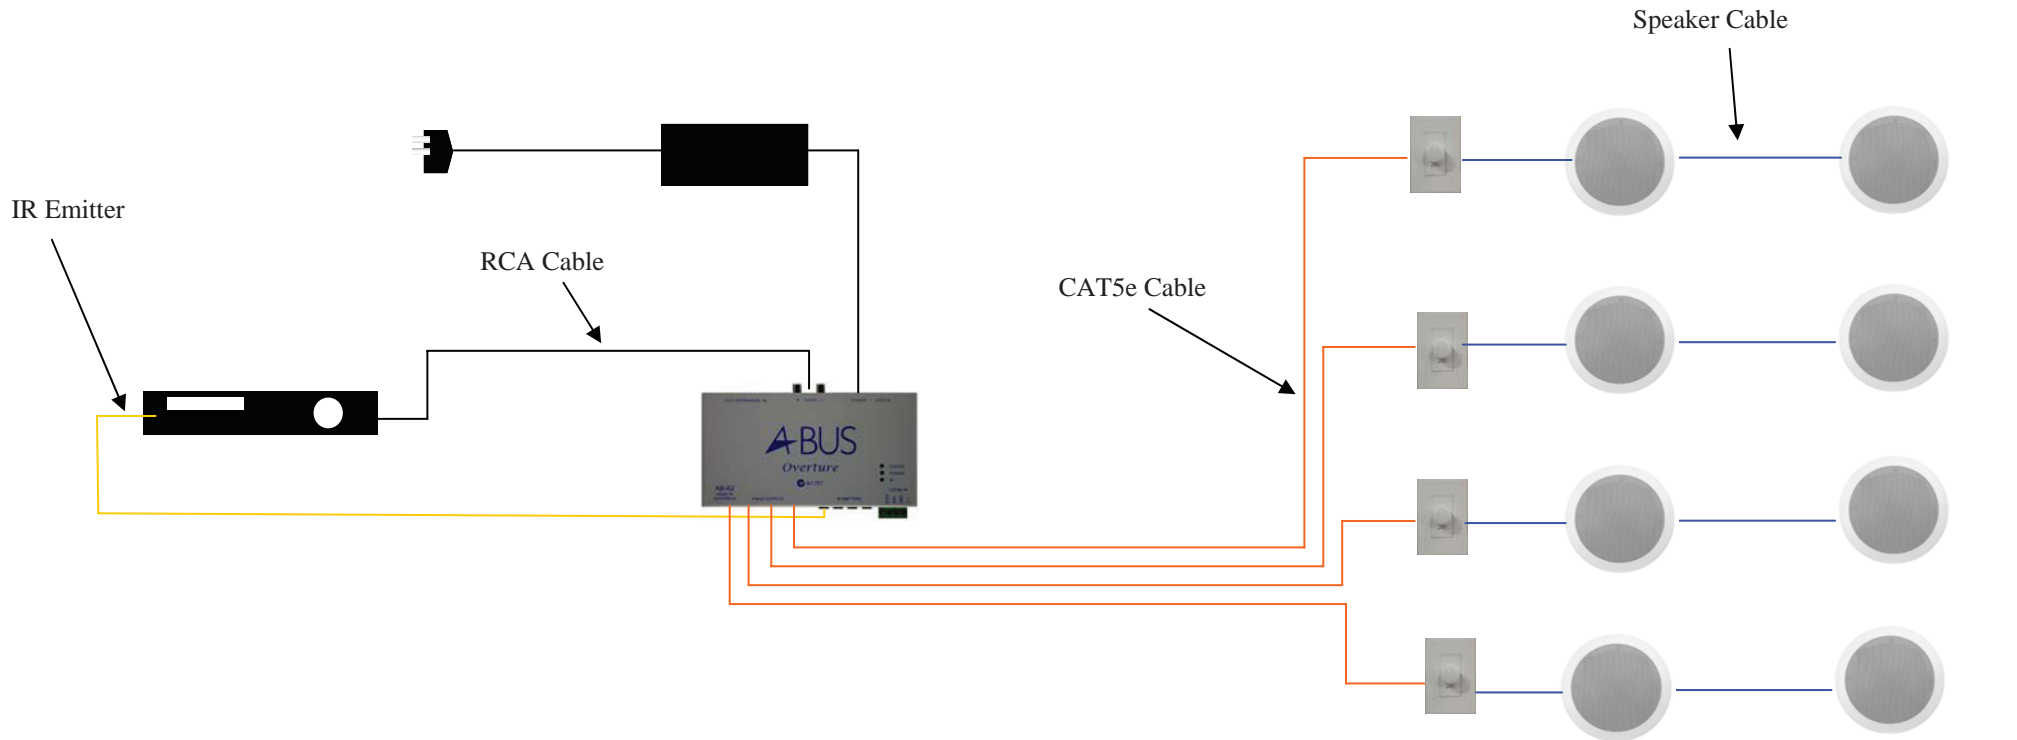

AB-62/420

1 Source 4 Room 1 Zone

Kit Includes

- 1 x AB-62 HUB
- 1 x APS-40 Power Supply
- 4 x AB-20 In-wall Amplified Volume Control
- 4 x ABP-C6 In-ceiling Speakers