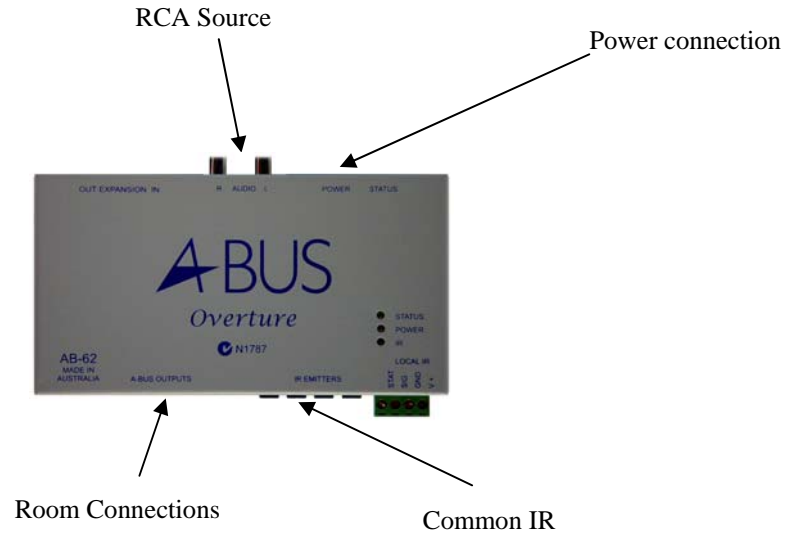

AB-62/DC6-ALF

1 Source 4 Room 1 Zone

Kit Includes

- 1 x AB-62 HUB
- 1 x APS-40 Power Supply
- 3 x ABD-C6 Direct In-ceiling Speakers
- 1 x ABD-W5 Outdoor on-wall Speaker
- 4 x ABR-43 On-wall Remotes
- 1 x IRE-110 IR Emitters