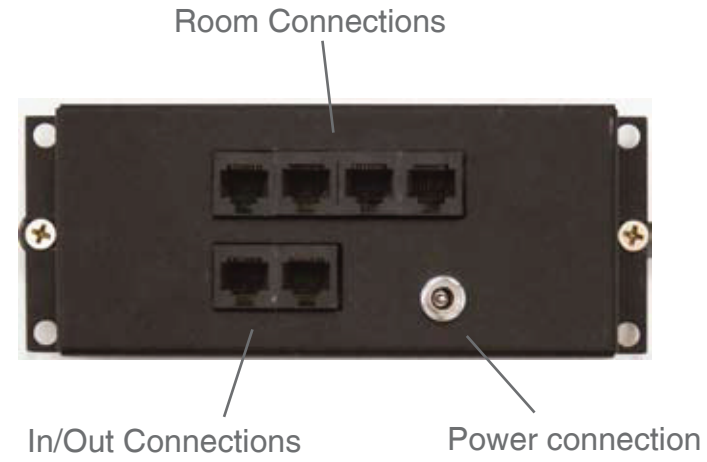

DPIR-4RJB/443

Central Source, 4 Room Kit

Kit includes

- 1 x AB-301
- 1 x ABK-4RJ HUB
- 1 x APS-40 Power Supply
- 4 x AB-43 In-wall amplified Volume Controls
- 4 x ABP-C6 In-ceiling Speakers
- 1 x IRE-110 IR Emitter
- 4 x AB-40RC Credit Card Remote