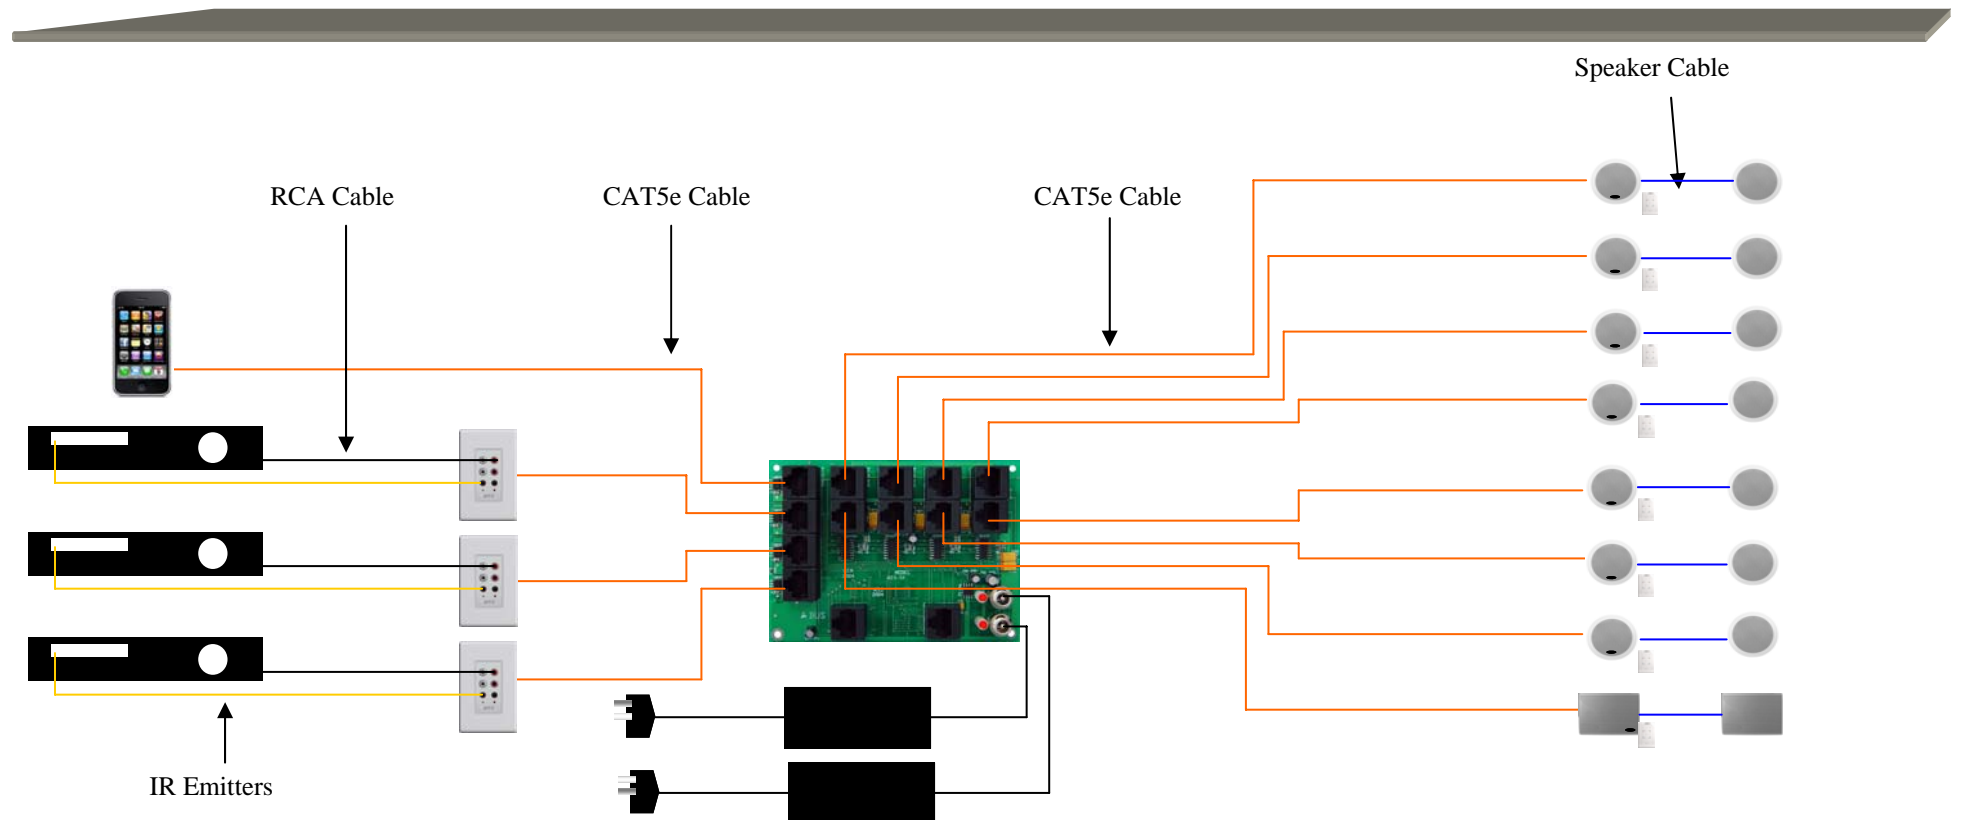

iA-84/8DC6-ALF

iPod + 3 Source 4 Room 1 Zone

Kit Includes

- 1 x AB-313 In-wall iPod Dock
- 1 x ABX-84 HUB
- 3 x AB-75 Local Source Module
- 2 x APS-40 Power Supply
- 7 x ABD-C6 Direct In-ceiling Speakers
- 1 x ABD-W5 Outdoor on-wall Direct Speakers
- 8 x iAR-43 On-wall remote (with iPod controls)