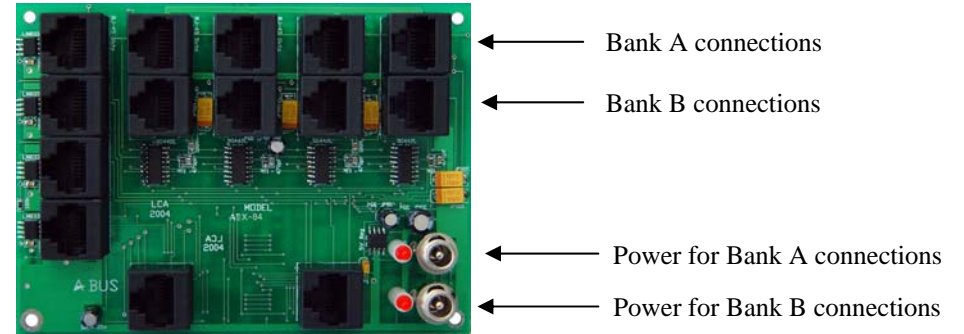

iA-84/8DC6-ALF

iPod + 3 Source 4 Room 1 Zone

Kit Includes

- 1 x AB-313 In-wall iPod Dock
- 1 x ABX-84 HUB
- 3 x AB-75 Local Source Module
- 2 x APS-40 Power Supply
- 7 x ABD-C6 Direct In-ceiling Speakers
- 1 x ABD-W5 Outdoor on-wall Direct Speakers
- 8 x iAR-43 On-wall remote (with iPod controls)