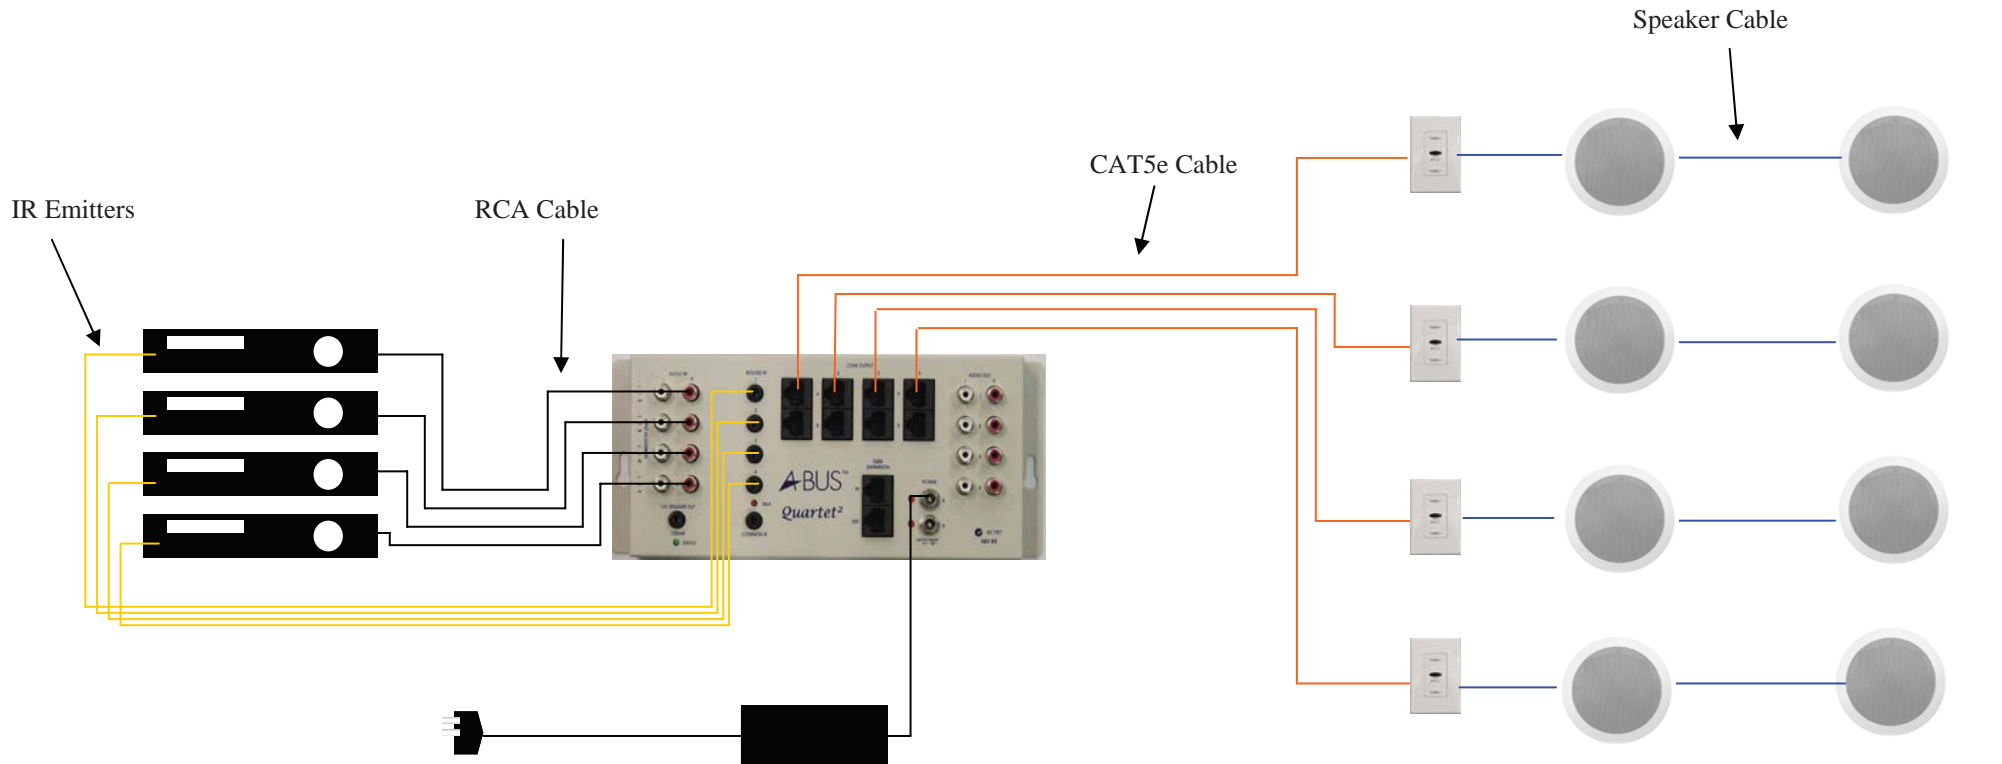

ABX-88/443

4 Source 4 Room 4 Zone

Kit Includes

- 1 x ABX-88 HUB
- 1 x APS-40 Power Supply
- 4 x AB-43 In-wall Amplified Volume Control
- 4 x ABP-C6 In-ceiling Speakers
- 4 x ABR-40 Credit Card Remote
- 1 x ABR-43 On-wall Remote
- 4 x IRE-110 IR Emitters