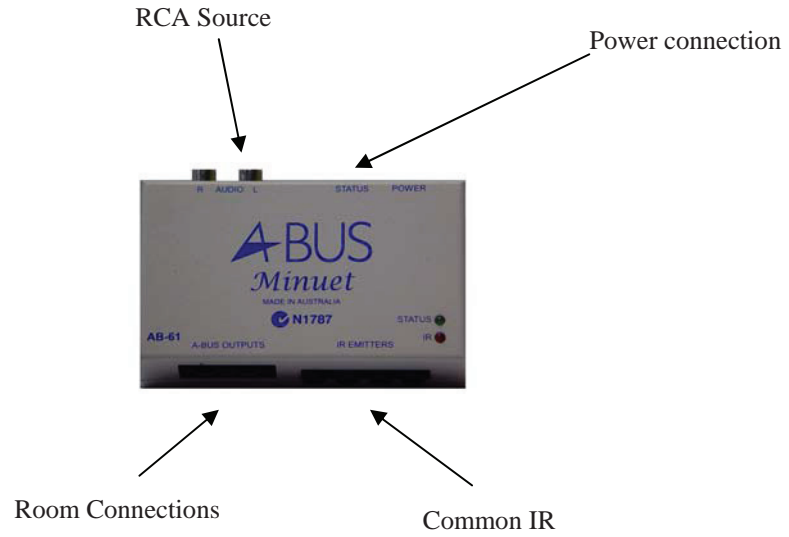

AB-61/2208

1 Source 2 Room 1 Zone

Kit Includes

- 1 x AB-61 HUB
- 1 x APS-40 Power Supply
- 2 x AB-20 In-wall Amplified Volume Control
- 2 x CP-8 8" In-ceiling Speakers