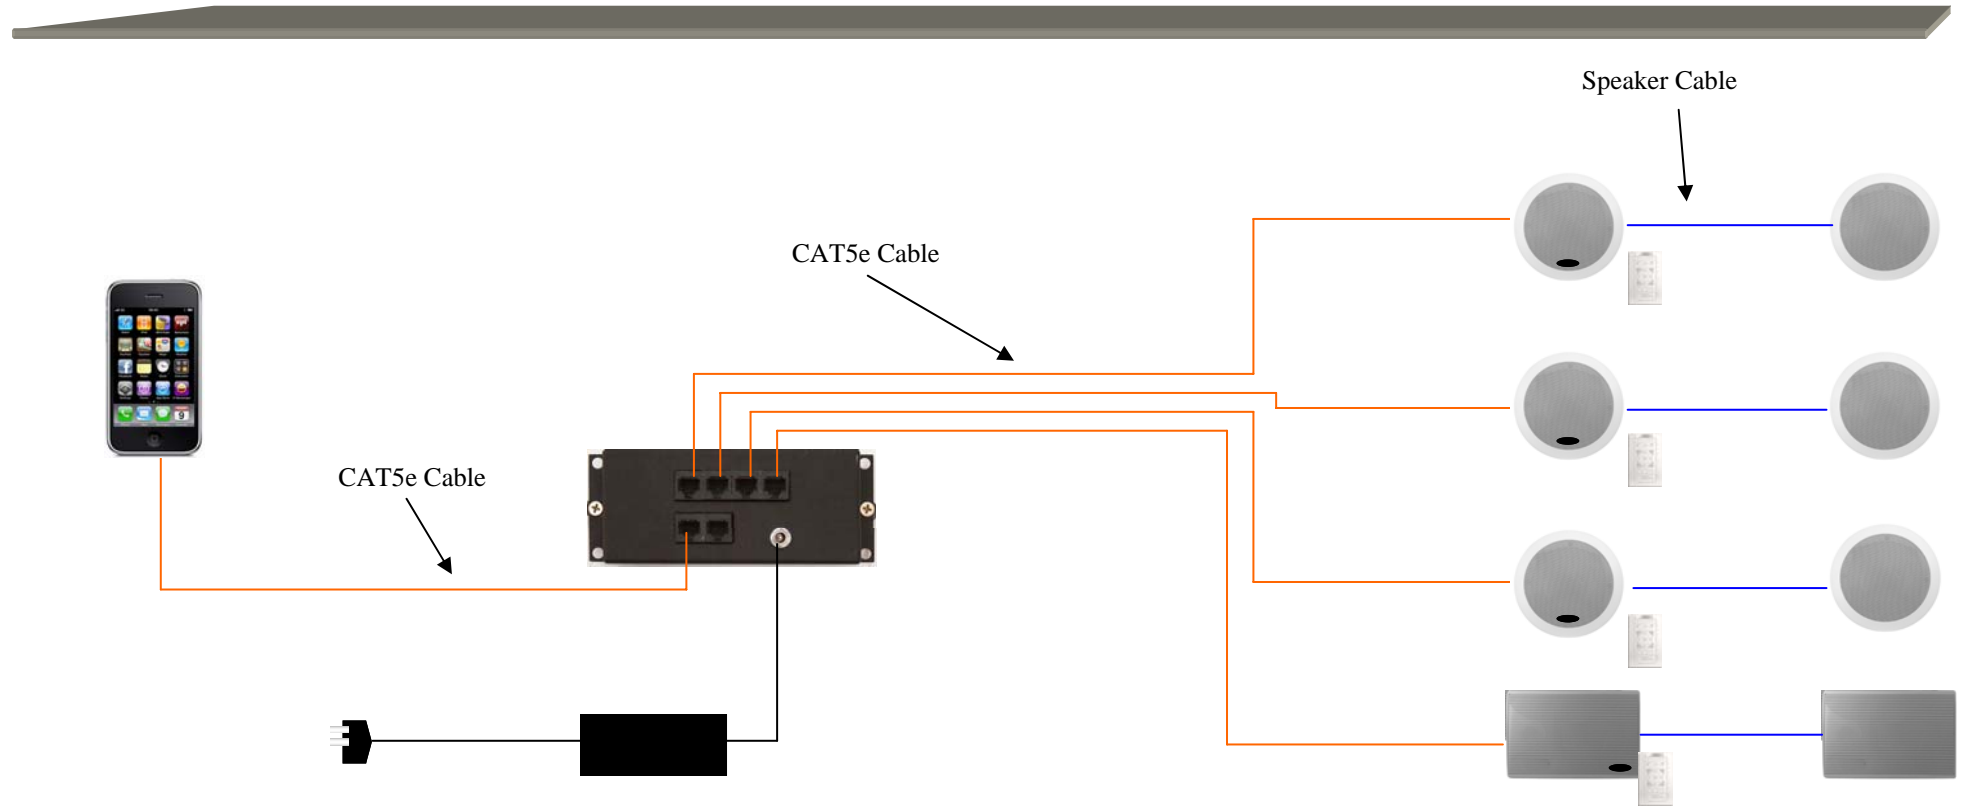

iA-4RJ/4DC6-ALF

1 Source 4 Room 1 Zone

Kit Includes

- 1 x AB-313 In-wall iPod Dock
- 1 x ABK-4RJ HUB
- 1 x APS-40 Power Supply
- 3 x ABD-C6 Direct in-ceiling Speakers
- 1 x ABD-W5 Outdoor on-wall Speakers
- 4 x iAR-43 On-wall remote (with iPod controls)