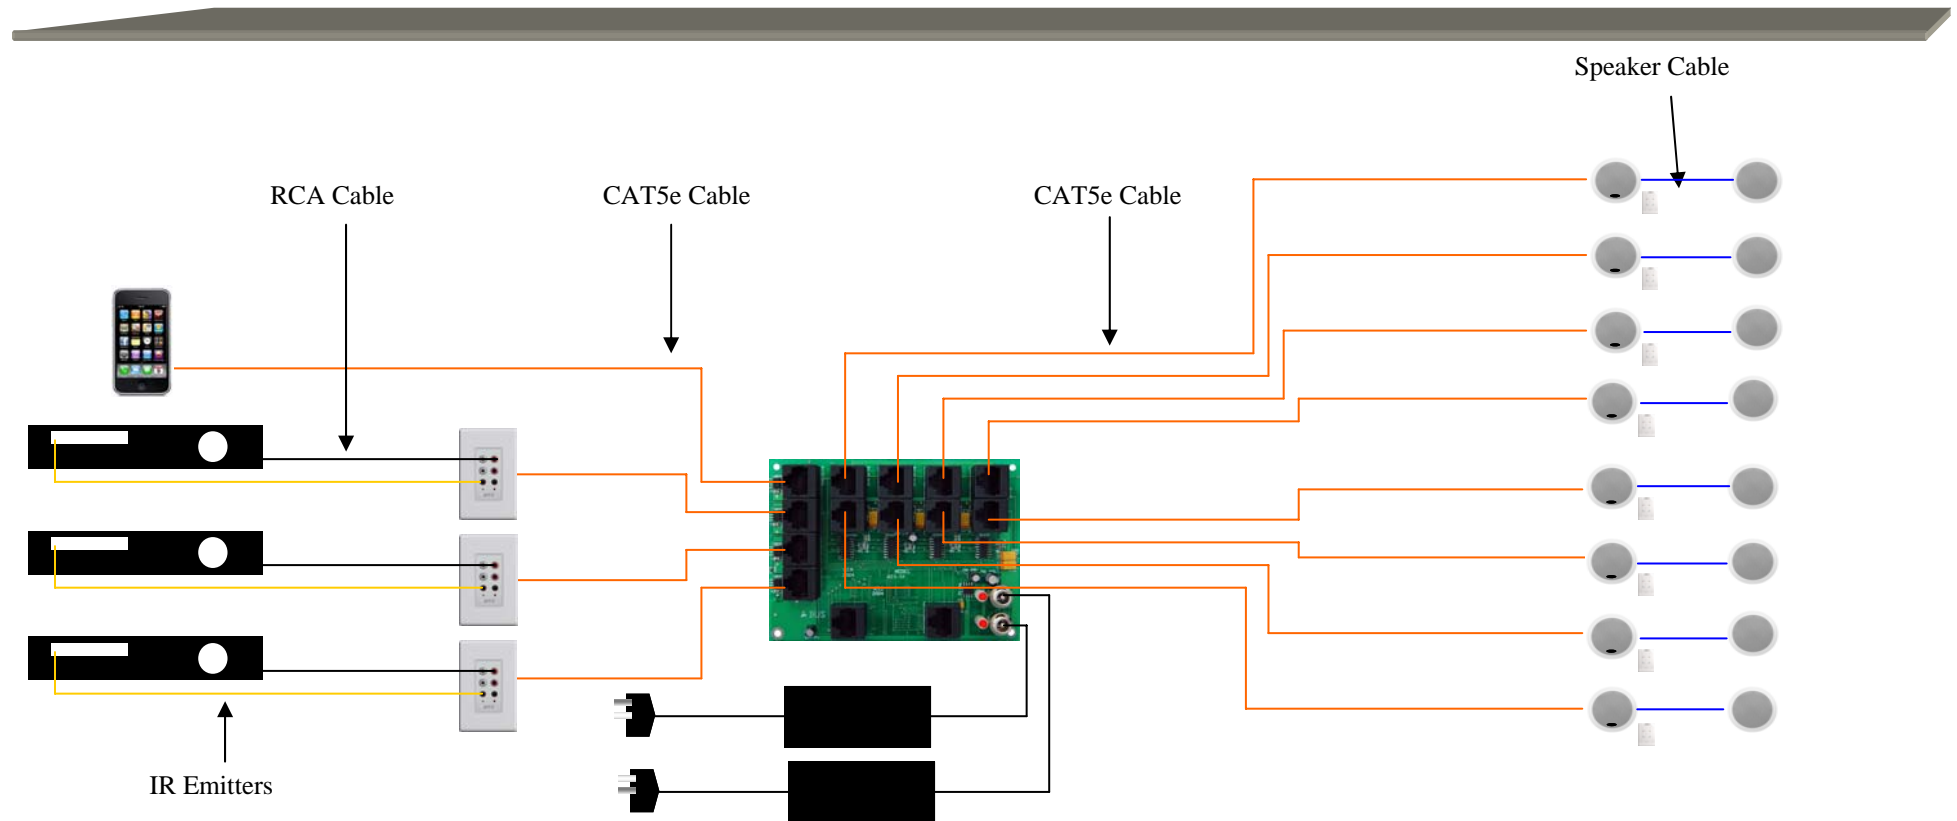

## Kit Includes

- 1 x AB-313 In-wall iPod Dock
- 1 x ABX-84 HUB
- 3 x AB-75 Local Source Module
- 2 x APS-40 Power Supply
- 7 x ABD-C6 Direct In-ceiling Speakers
- 1 x ABD-W5 Outdoor on-wall Direct Speakers
- 8 x iAR-43 On-wall remote (with iPod controls)

## Kit Includes

- 1 x AB-313 In-wall iPod Dock
- 1 x ABX-84 HUB
- 3 x AB-75 Local Source Module
- 2 x APS-40 Power Supply
- 8 x ABD-C6 Direct In-ceiling Speakers
- 8 x iAR-43 On-wall remote (with iPod controls)