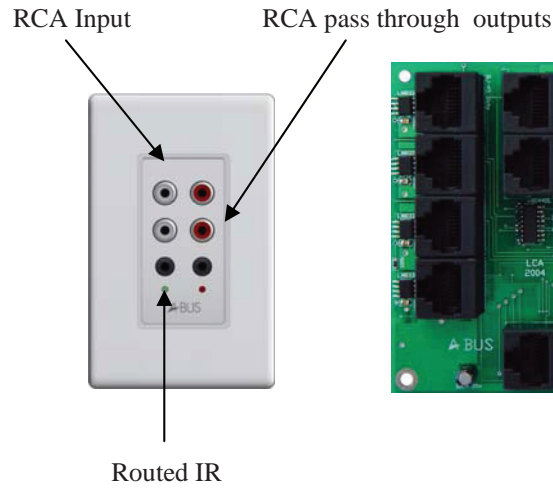

iA-84/845

iPod + 3 Source 4 Room 1 Zone

Kit Includes

- 1 x AB-313 In-wall iPod Dock
- 1 x ABX-84 HUB
- 3 x AB-75 Local Source Module
- 2 x APS-40 Power Supply
- 8 x AB-45 In-wall AVC
- 8 x ABP-C6 6" In-ceiling Speaker
- 1 x iAR-43 On-wall remote (with iPod controls)