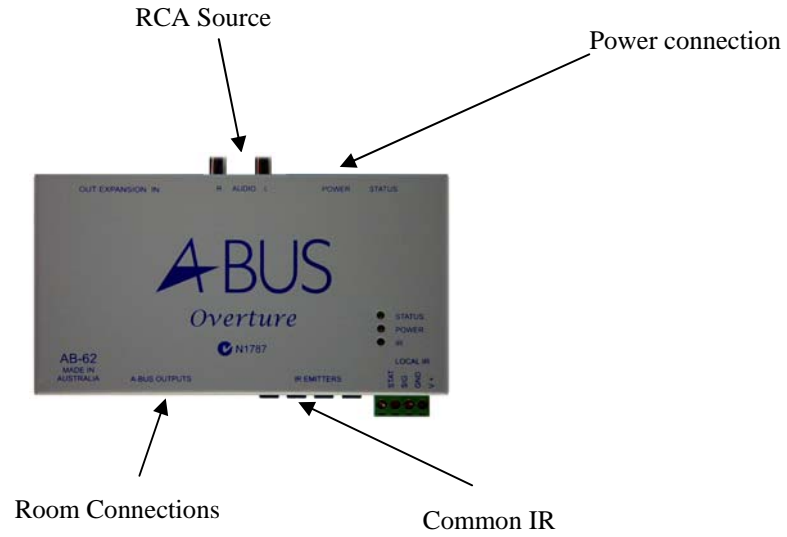

AB-62/DC6

1 Source 4 Room 1 Zone

Kit Includes

- 1 x AB-62 HUB
- 1 x APS-40 Power Supply
- 4 x ABD-C6 Direct In-ceiling Speakers
- 4 x ABR-43 On-wall Remotes
- 1 x IRE-110 IR Emitters