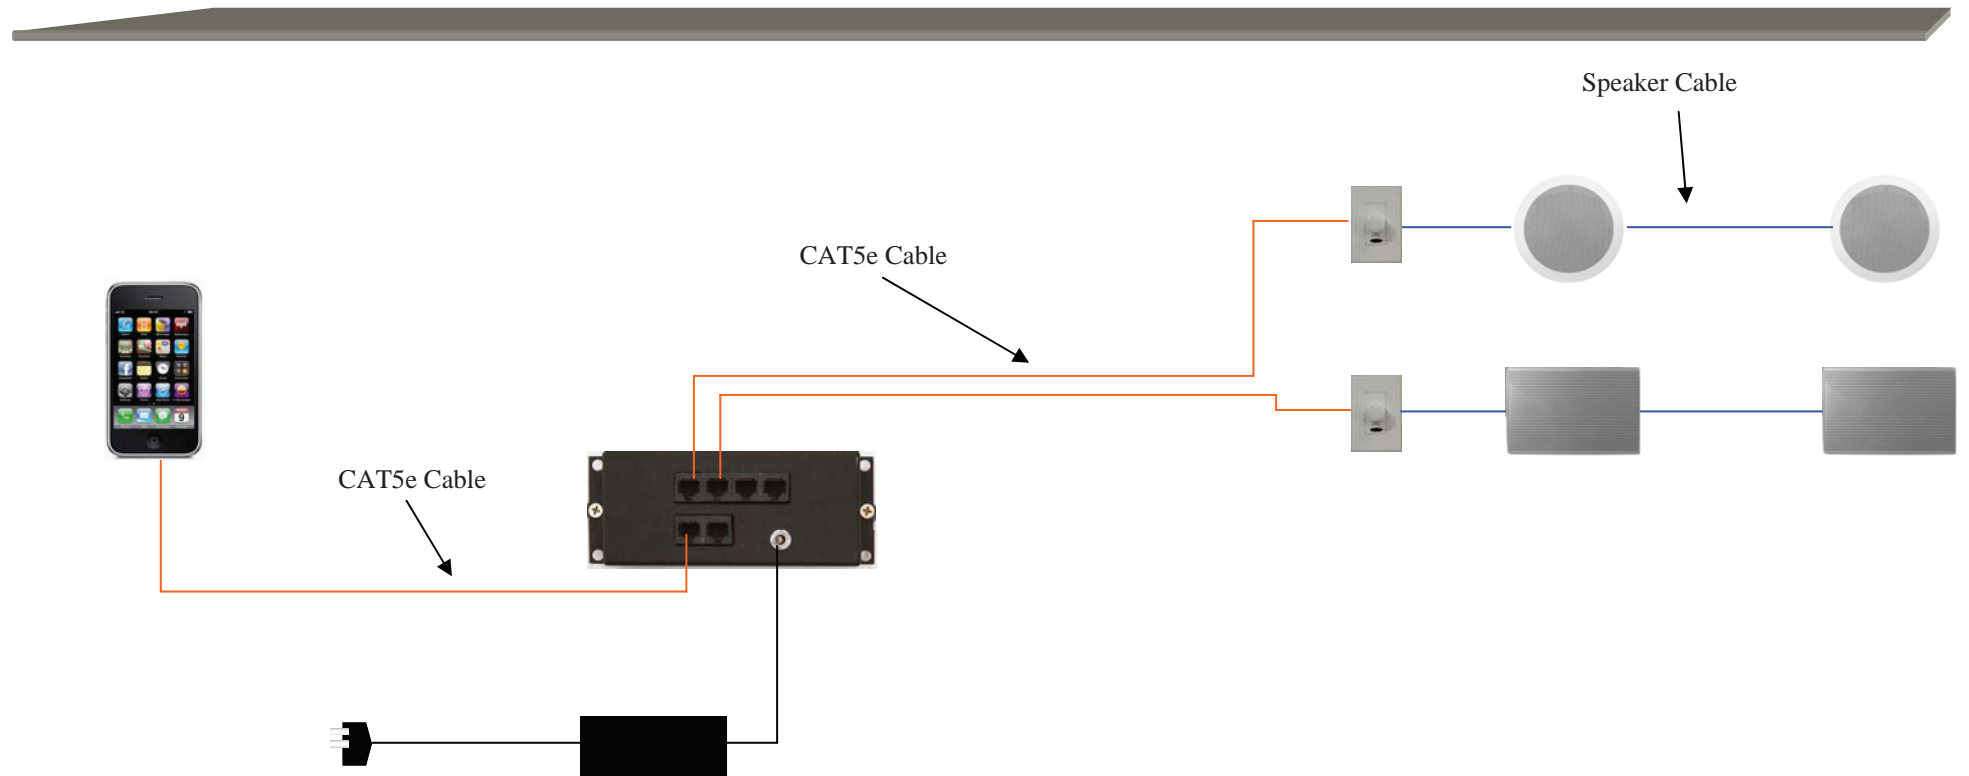

iA-4RJ/239-ALF

1 Source 2 Room 1 Zone

Kit Includes

- 1 x AB-313 In-wall iPod Dock
- 1 x ABK-4RJ HUB
- 1 x APS-40 Power Supply
- 2 x AB-39 In-wall amplified Volume Controls
- 1 x ABP-C6 In-ceiling Speakers
- 1 x ABP-W5 Outdoor on-wall speakers
- 1 x iAR-43 On-wall remote (with iPod controls)