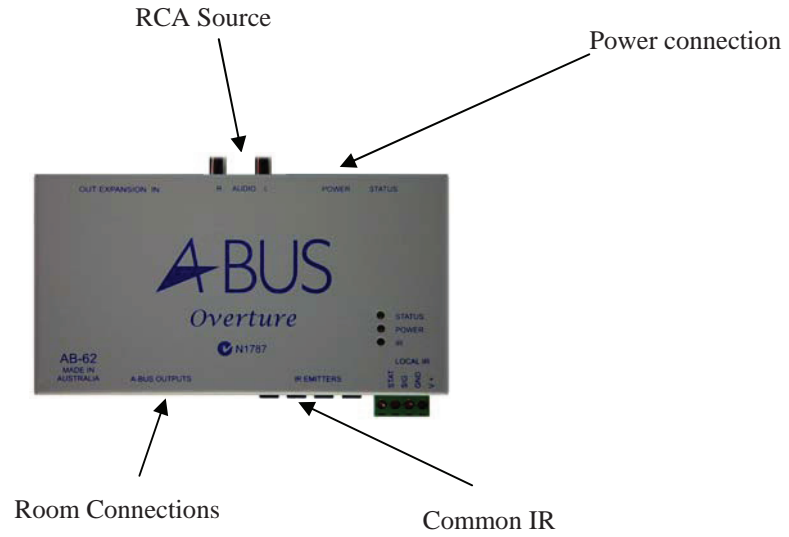

AB-62/4208

1 Source 4 Room 1 Zone

Kit Includes

- 1 x AB-62 HUB
- 1 x APS-40 Power Supply
- 4 x AB-20 In-wall Amplified Volume Control
- 4 x CP-8 8" In-ceiling Speakers