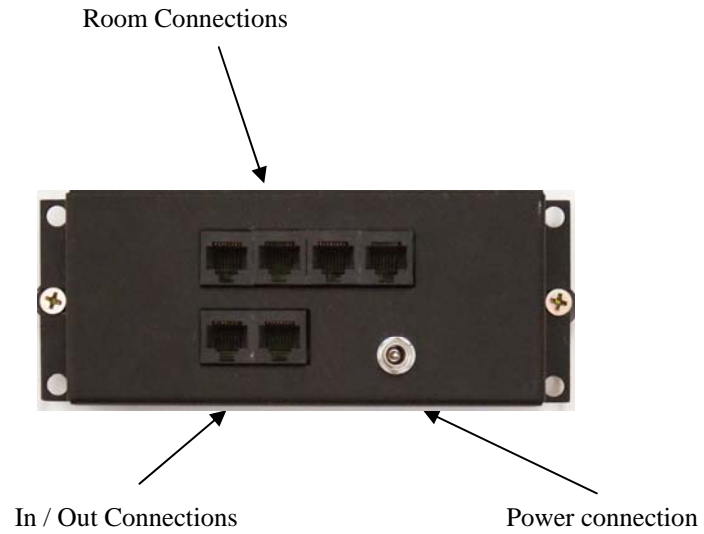

iA-4RJ/4DC6

1 Source 4 Room 1 Zone

Kit Includes

- 1 x AB-313 In-wall iPod Dock
- 1 x ABK-4RJ HUB
- 1 x APS-40 Power Supply
- 4 x ABD-C6 Direct in-ceiling Speakers
- 4 x iAR-43 On-wall remote (with iPod controls)