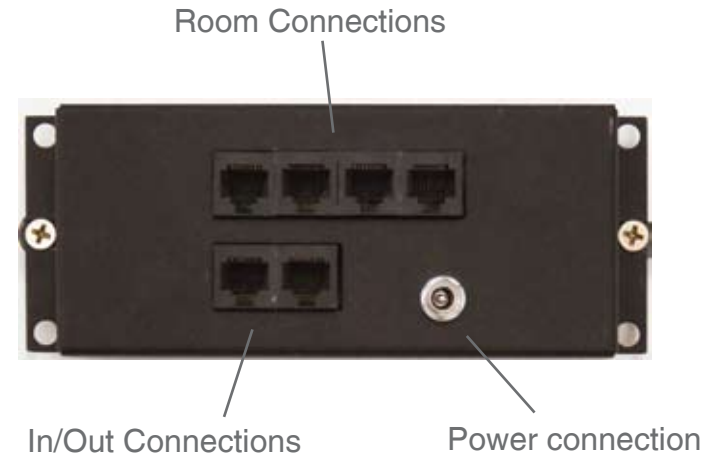

DPIR-4RJB/443-ALF

Central Source, 4 Room Kit

Kit includes

- 1 x AB-301
- 1 x ABK-4RJ HUB
- 1 x APS-40 Power Supply
- 4 x AB-43 In-wall amplified Volume Controls
- 3 x ABP-C6 In-ceiling Speakers
- 1 x ABP-W5 Outdoor On-wall Speakers
- 1 x IRE-110 IR Emitter
- 4 x AB-40RC Credit Card Remote