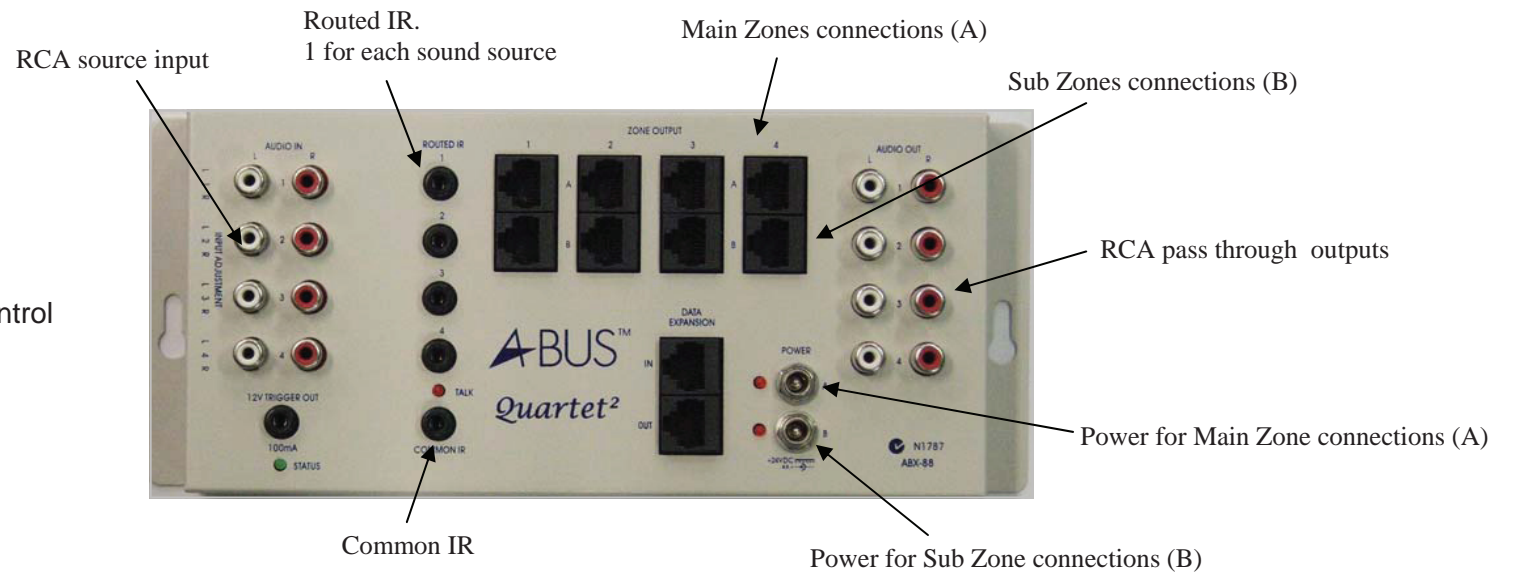

ABX-88/4458

4 Source 4 Room 4 Zone

Kit Includes

- 1 x ABX-88 HUB
- 1 x APS-40 Power Supply
- 4 x AB-45 In-wall Amplified Volume Control
- 4 x CP-8 8" In-ceiling Speakers
- 4 x ABR-40 Credit Card Remote
- 1 x ABR-43 On-wall Remote
- 4 x IRE-110 IR Emitters