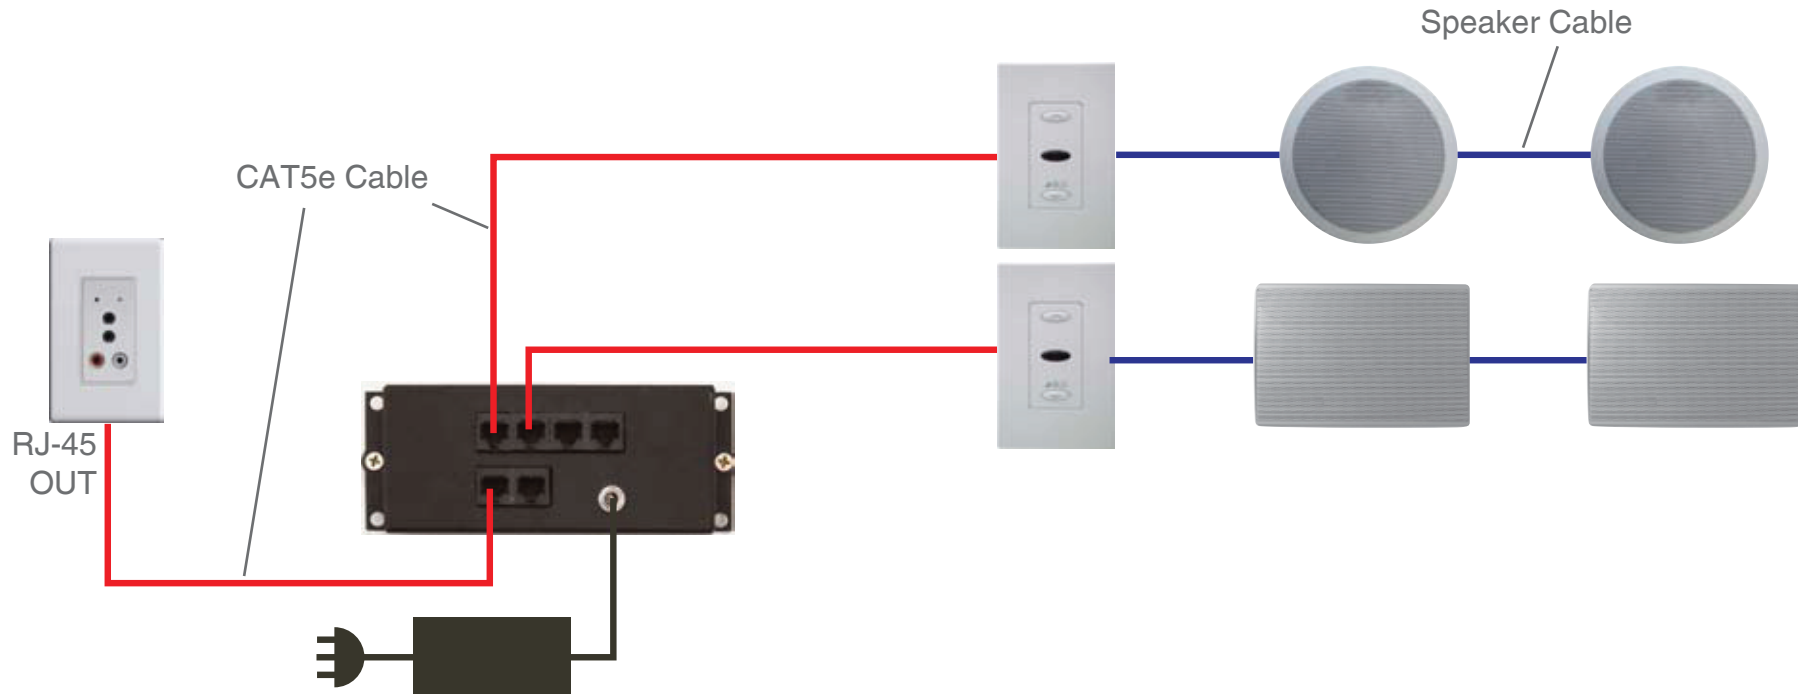

DPIR-4RJB/243-ALF

Central Source, 2 Room Kit

Kit includes

- 1 x AB-301
- 1 x ABK-4RJ HUB
- 1 x APS-40 Power Supply
- 2 x AB-43 In-wall amplified Volume Controls
- 1 x ABP-C6 In-ceiling Speakers
- 1 x ABP-W5 Outdoor On-wall Speakers
- 1 x IRE-110 IR Emitter
- 2 x AB-40RC Credit Card Remote