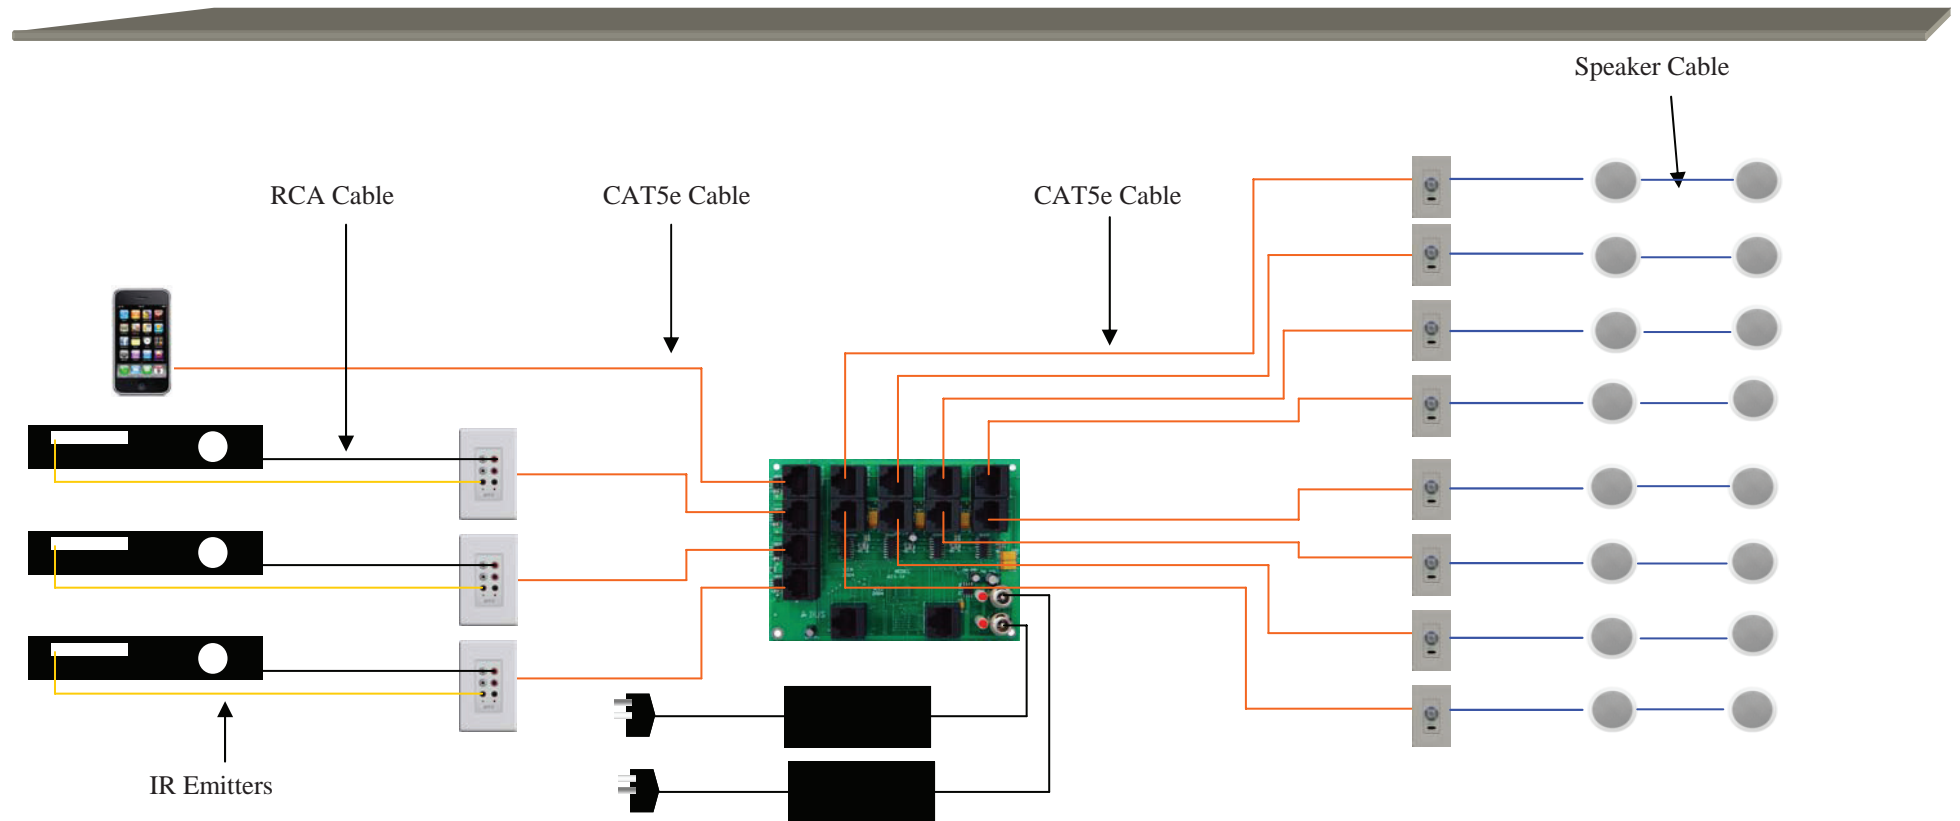

## Kit Includes

- 1 x AB-313 In-wall iPod Dock
- 1 x ABX-84 HUB
- 3 x AB-75 Local Source Module
- 2 x APS-40 Power Supply
- 8 x AB-45 In-wall AVC
- 7 x ABP-C6 6" In-ceiling Speaker
- 1 x ABP-W5 5" Outdoor on-wall Speakers
- 1 x iAR-43 On-wall remote (with iPod controls)

## Kit Includes

- 1 x AB-313 In-wall iPod Dock
- 1 x ABX-84 HUB
- 3 x AB-75 Local Source Module
- 2 x APS-40 Power Supply
- 8 x AB-45 In-wall AVC
- 8 x ABP-C6 6" In-ceiling Speaker
- 1 x iAR-43 On-wall remote (with iPod controls)