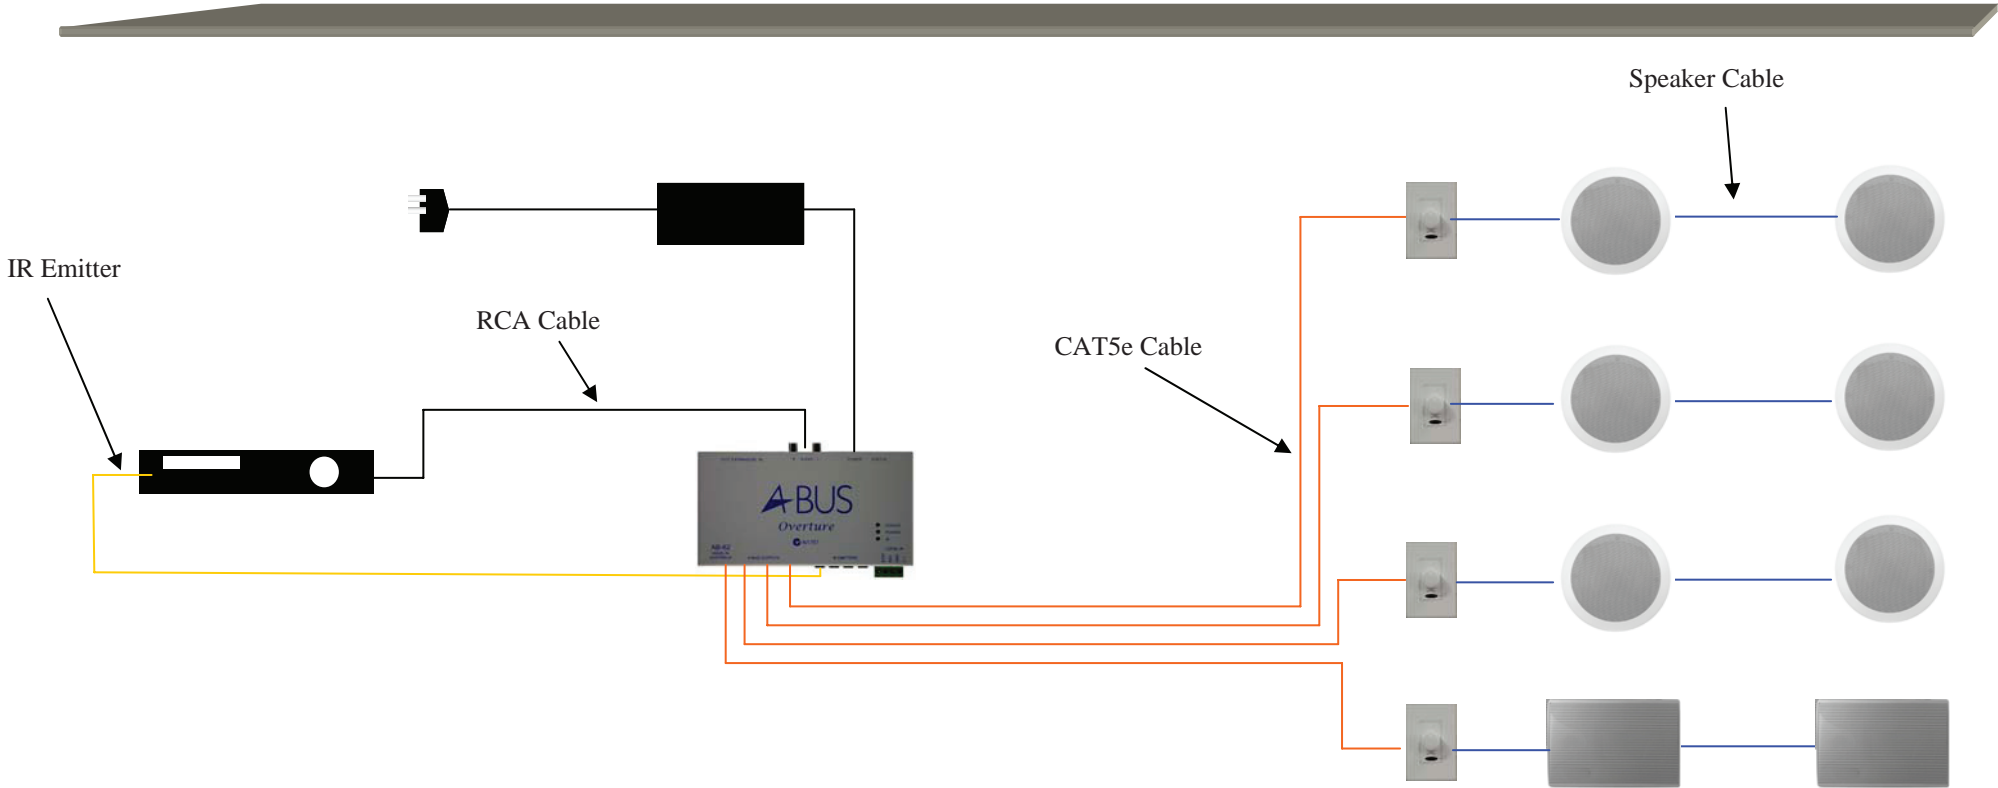

AB-62/439-ALF

1 Source 4 Room 1 Zone

Kit Includes

- 1 x AB-62 HUB
- 1 x APS-40 Power Supply
- 4 x AB-39 In-wall Amplified Volume Control
- 3 x ABP-C6 In-ceiling Speakers
- 1 x ABP-W5 Outdoor on-wall Speaker
- 1 x IRE-110 IR Emitters